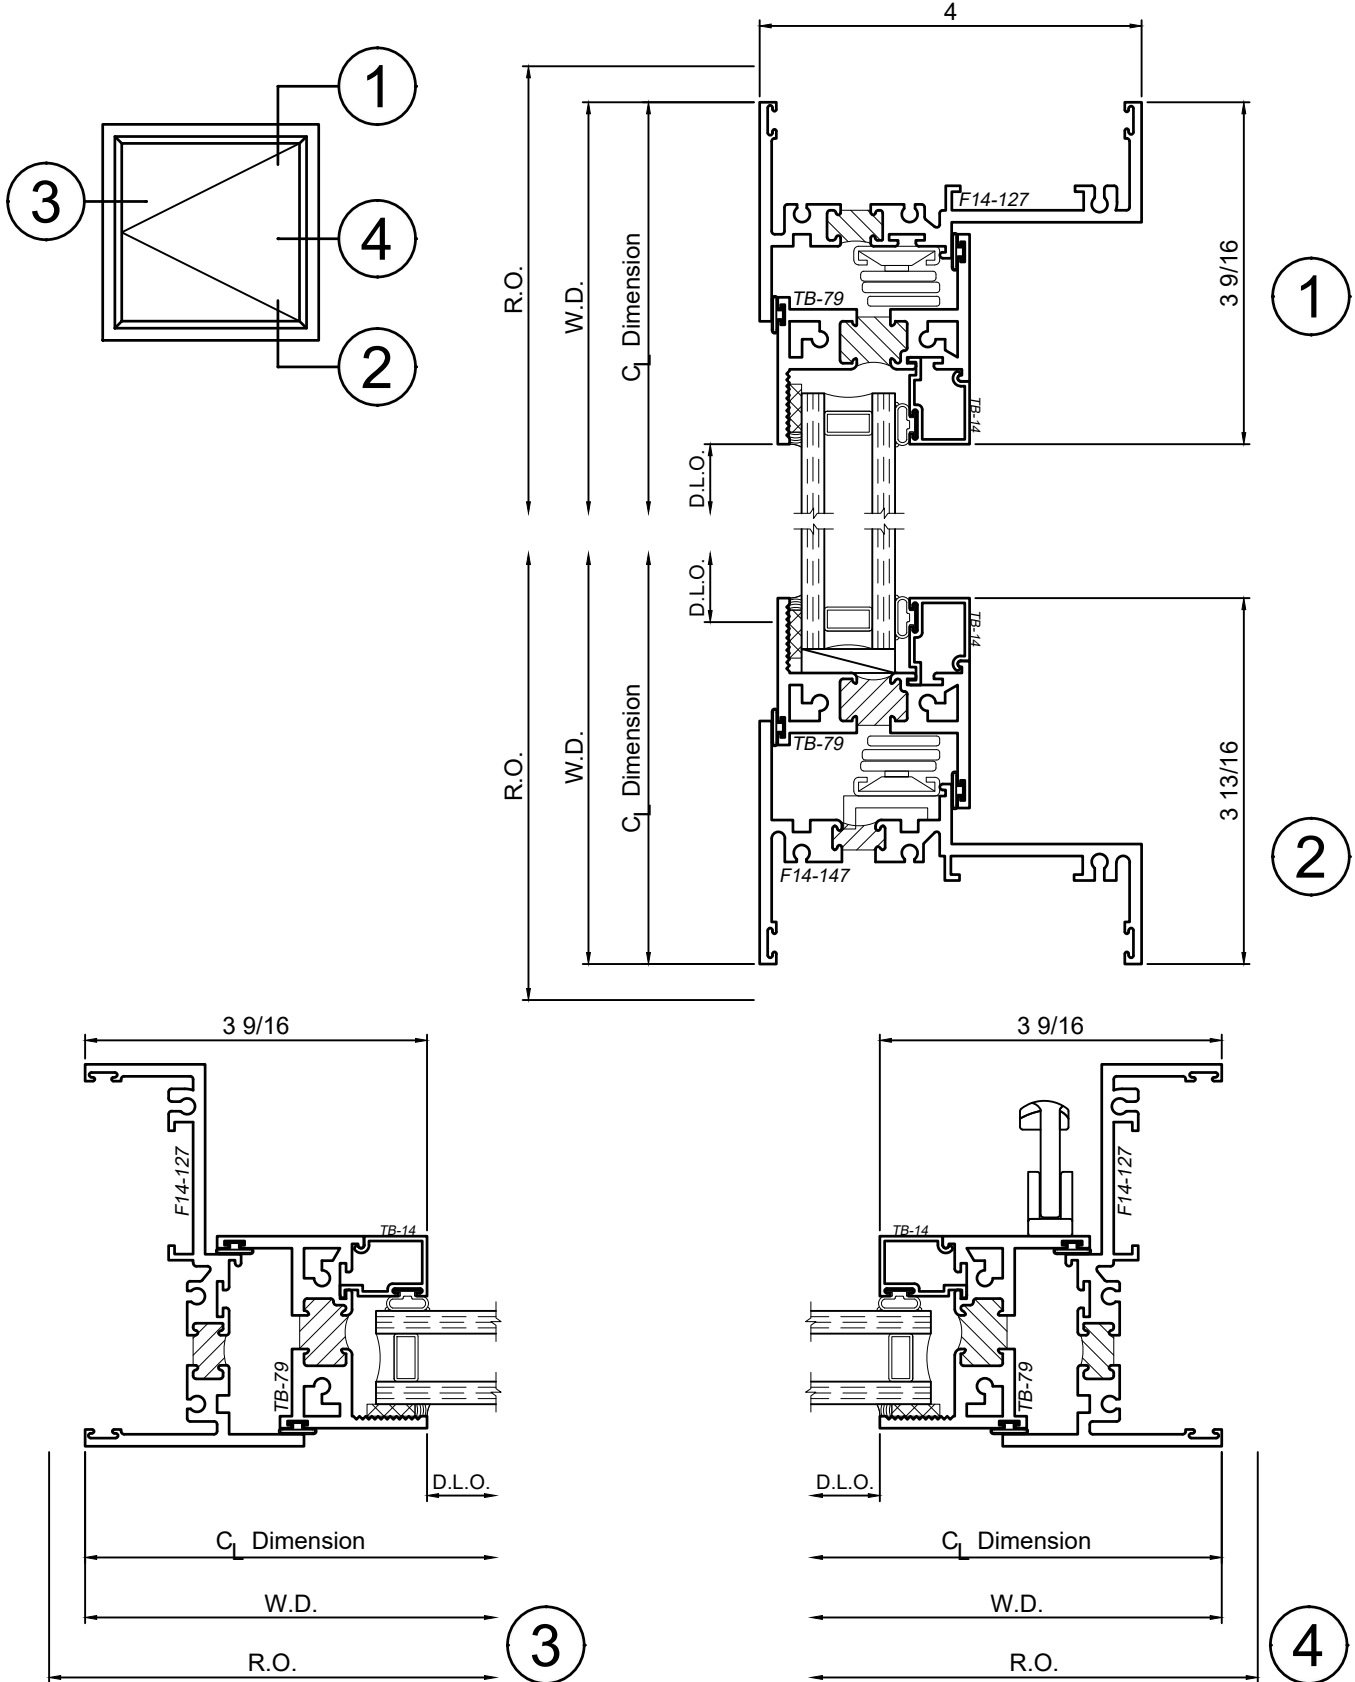

# 1450 Series 4" Thermal Fixed, Casement & Projected Windows

WINCO RESERVES THE RIGHT TO MODIFY OR CHANGE INFORMATION WITHIN THIS BOOK WHEN DEEMED NECESSARY FOR PRODUCT IMPROVEMENT

© WINCO WINDOW COMPANY, INC. 2026

SCALE 6"=1'-0"