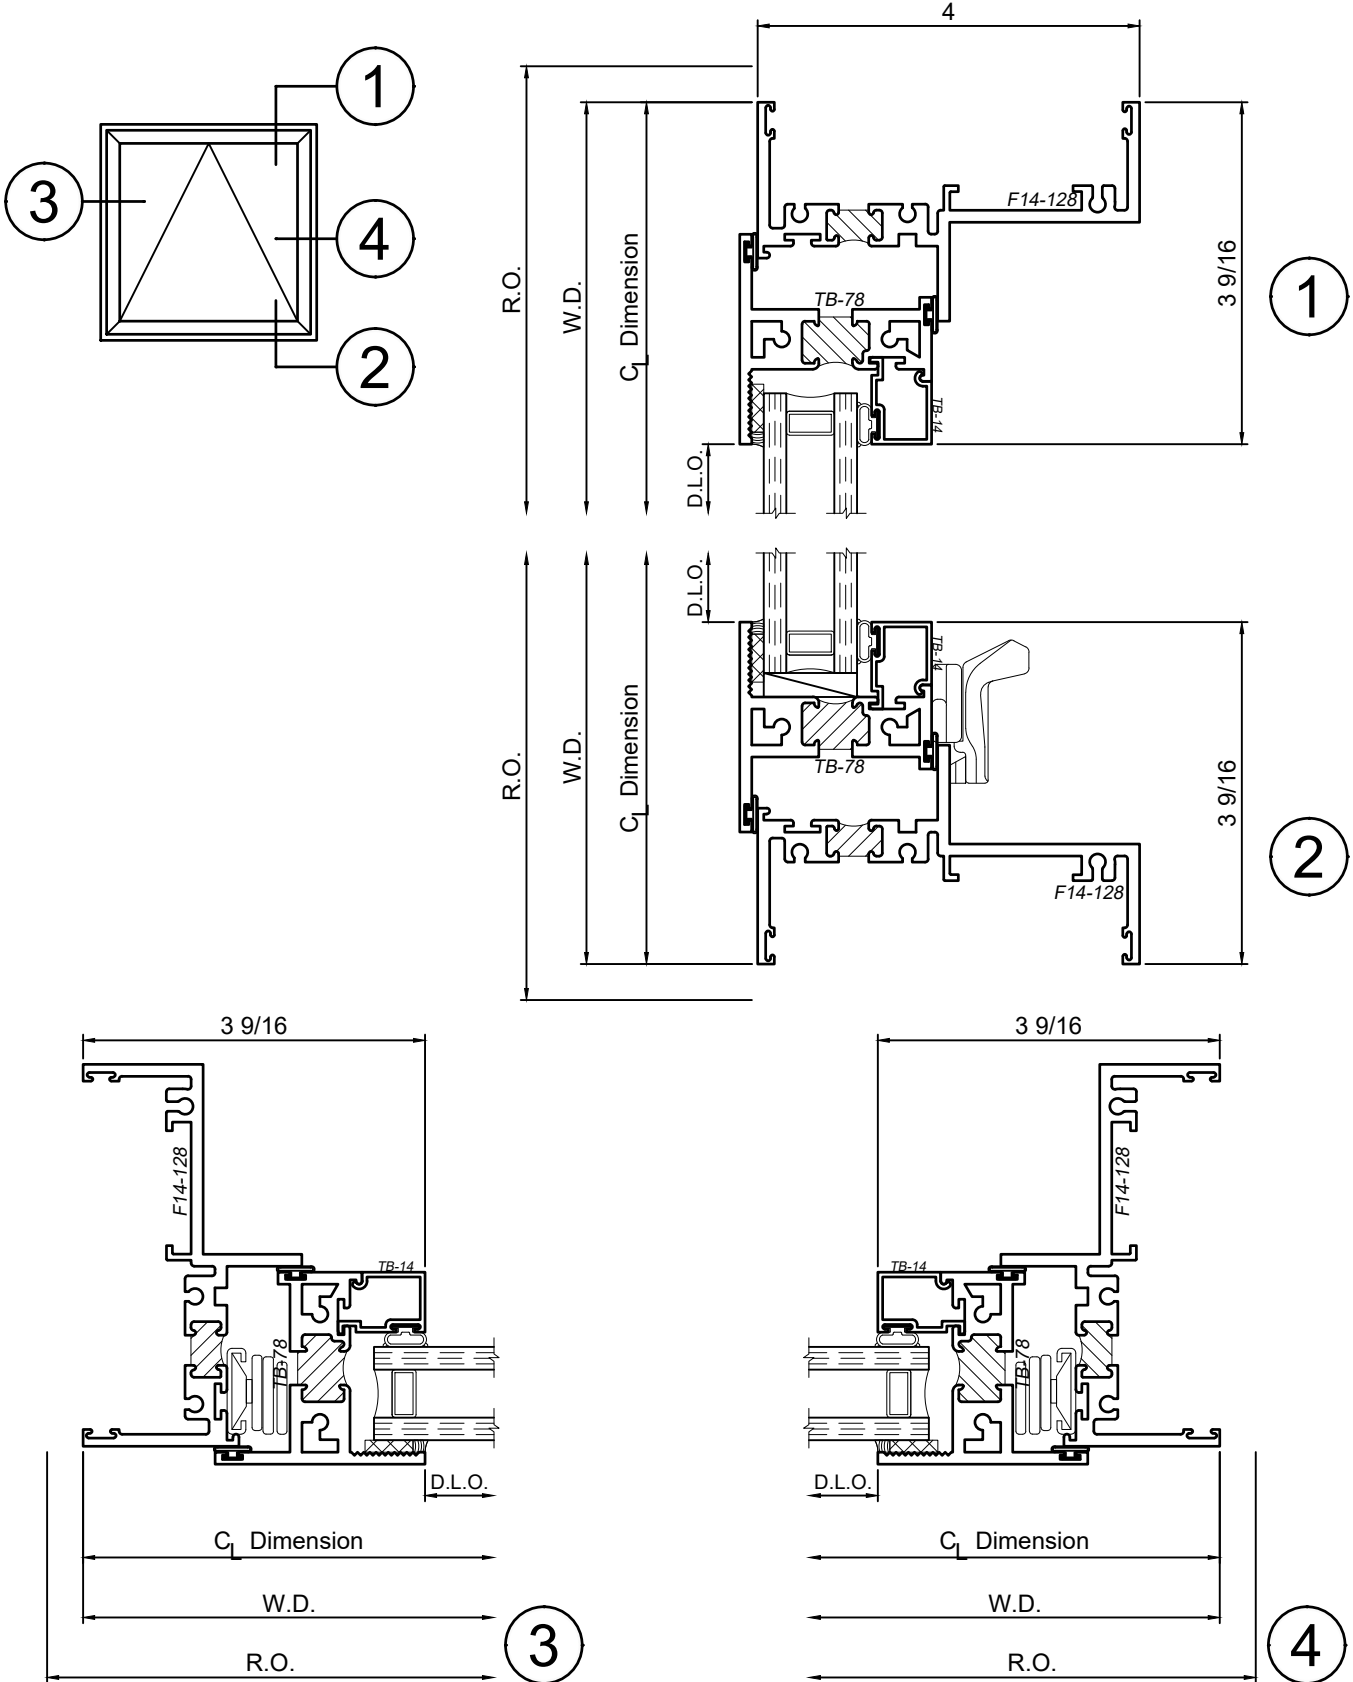

1450 Series 4" Thermal Fixed, Casement & Projected Windows

Product Details - Project Out - Awning

Note: Multiple configurations of this window system are available. Refer to the WINCO website for additional options or contact your local WINCO Sales Representative for information.

WINCO RESERVES THE RIGHT TO MODIFY OR CHANGE INFORMATION WITHIN THIS BOOK WHEN DEEMED NECESSARY FOR PRODUCT IMPROVEMENT

© WINCO WINDOW COMPANY, INC. 2026

SCALE 6"=1'-0"