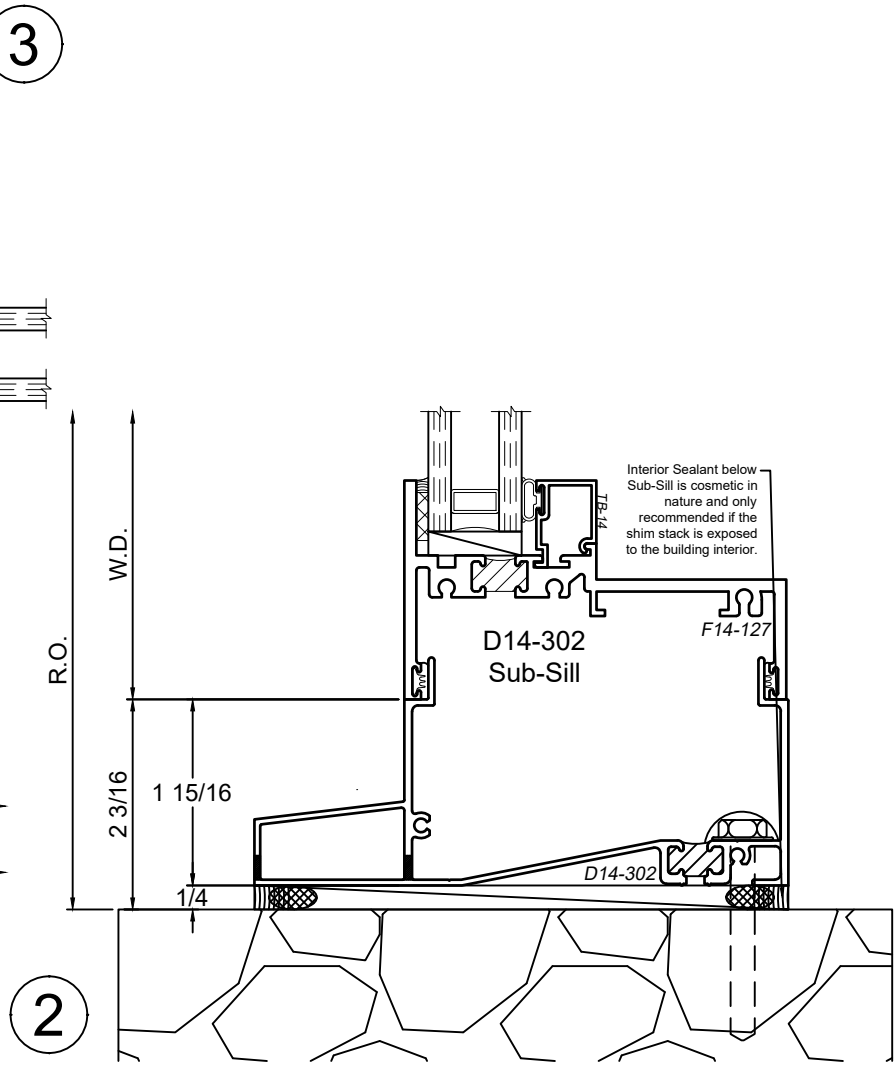

SCALE 6"=1'-0"

Receptor Sections - 1450 Series

Product Details - Head / Jamb Receptors and Sub-Sills

Note: Trim shown is a sampling of WINCO's offering. Not all shapes are held in stock and minimum quantity order may be required. Consult your local WINCO sales representative for other trims available. It is WINCO's recommendation to install all trim and materials per WINCO's installation instructions.

SCALE 6"=1'-0"