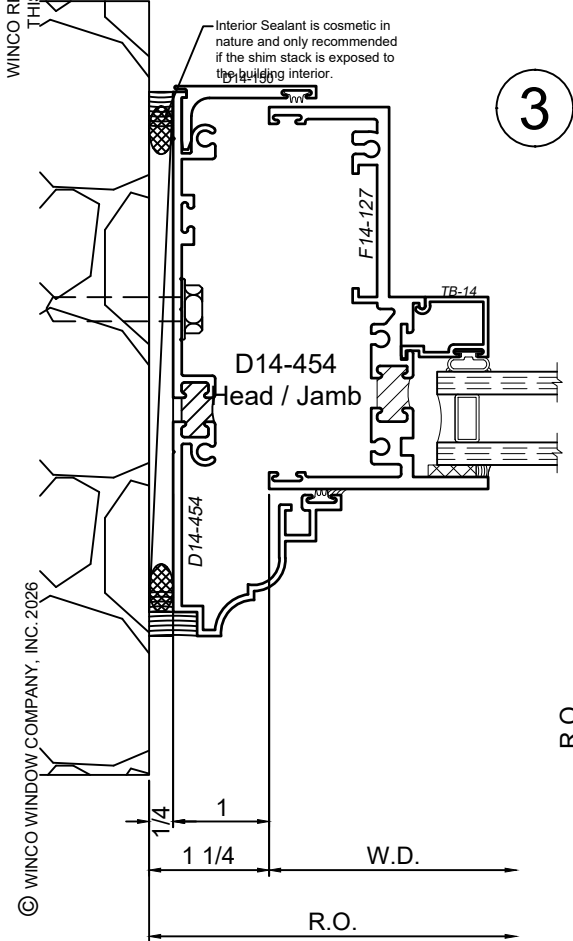

SCALE 6"=1'-0"

Receptor Sections - 1450 Series

Product Details - Head / Jamb Receptors and Sub-Sills

Note: Trim shown is a sampling of WINCO's offering. Not all shapes are held in stock and minimum quantity order may be required. Consult your local WINCO sales representative for other trims available. It is WINCO's recommendation to install all trim and materials per WINCO's installation instructions.

SCALE 6"=1'-0"