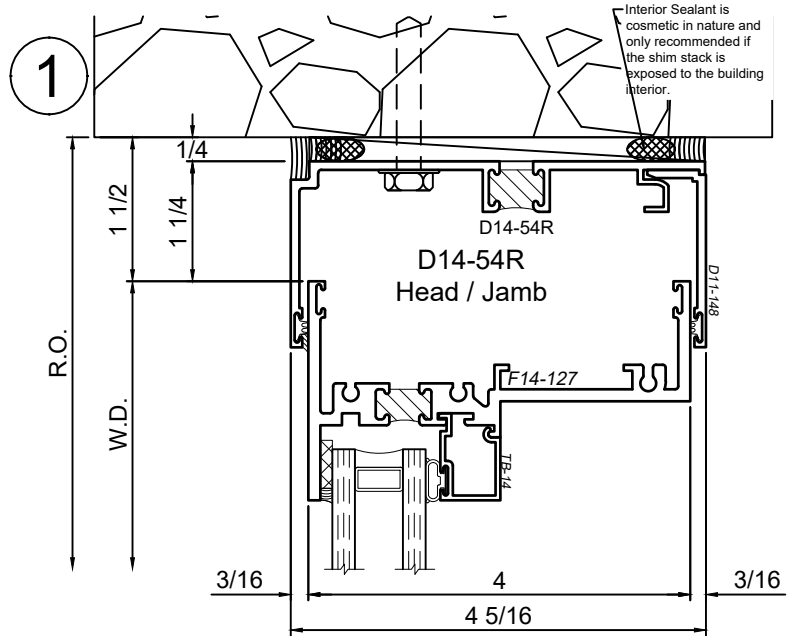

Receptor Sections - 1450 Series

Product Details - Head / Jamb Receptors and Sub-Sills

Note: Trim shown is a sampling of WINCO's offering. Not all shapes are held in stock and minimum quantity order may be required. Consult your local WINCO sales representative for other trims available. It is WINCO's recommendation to install all trim and materials per WINCO's installation instructions.

3

4

2

SCALE 6"=1'-0"

Receptor Sections - 1450 Series

Product Details - Rapid Receptor Head / Jamb & Sub-Sill

Note: Trim shown is a sampling of WINCO's offering. Not all shapes are held in stock and minimum quantity order may be required. Consult your local WINCO sales representative for other trims available. It is WINCO's recommendation to install all trim and materials per WINCO's installation instructions.

FN-158YY159
Rapid Receptor Head

FN-158YY159
Rapid Receptor Jamb

FN-160YY161
Rapid Sub-Sill

SCALE 6"=1'-0"

Receptor Sections - 1450 Series

Product Details - Head / Jamb Receptors and Sub-Sills

Note: Trim shown is a sampling of WINCO's offering. Not all shapes are held in stock and minimum quantity order may be required. Consult your local WINCO sales representative for other trims available. It is WINCO's recommendation to install all trim and materials per WINCO's installation instructions.

SCALE 6"=1'-0"