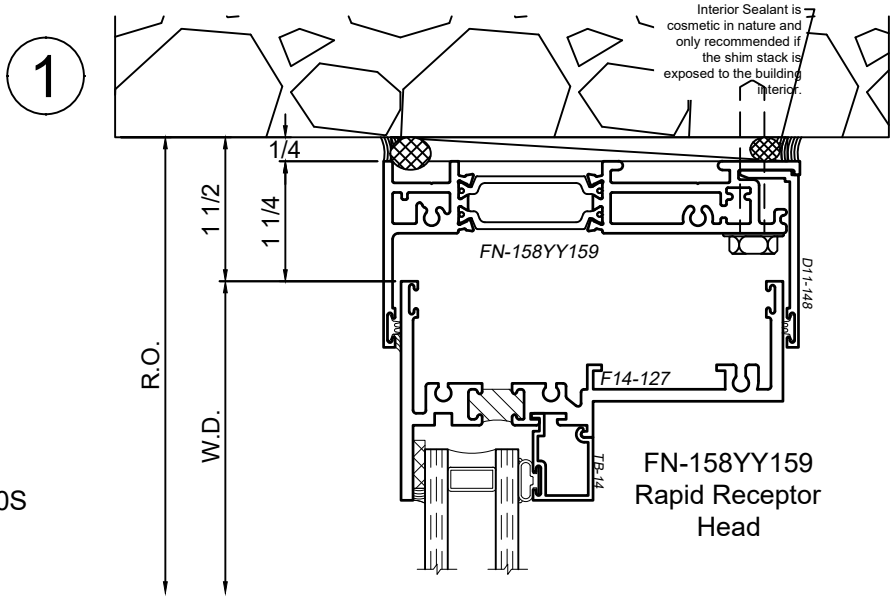

3

4

2

SCALE 6"=1'-0"

Receptor Sections - 1450 Series

Product Details - Rapid Receptor Head / Jamb & Sub-Sill

Note: Trim shown is a sampling of WINCO's offering. Not all shapes are held in stock and minimum quantity order may be required. Consult your local WINCO sales representative for other trims available. It is WINCO's recommendation to install all trim and materials per WINCO's installation instructions.

FN-158YY159
Rapid Receptor Head

FN-158YY159
Rapid Receptor Jamb

FN-160YY161
Rapid Sub-Sill

SCALE 6"=1'-0"

Receptor Sections - 1450 Series

Product Details - Head / Jamb Receptors and Sub-Sills

Note: Trim shown is a sampling of WINCO's offering. Not all shapes are held in stock and minimum quantity order may be required. Consult your local WINCO sales representative for other trims available. It is WINCO's recommendation to install all trim and materials per WINCO's installation instructions.

SCALE 6"=1'-0"