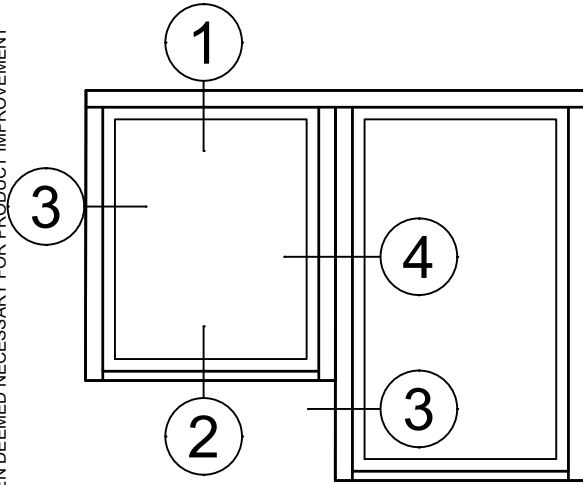

Receptor Sections - 1450 Series

Product Details - Head / Jamb Receptors and Sub-Sills

Note: Trim shown is a sampling of WINCO's offering. Not all shapes are held in stock and minimum quantity order may be required. Consult your local WINCO sales representative for other trims available. It is WINCO's recommendation to install all trim and materials per WINCO's installation instructions.

WINCO RESERVES THE RIGHT TO MODIFY OR CHANGE INFORMATION WITHIN THIS BOOK WHEN DEEMED NECESSARY FOR PRODUCT IMPROVEMENT

See 1450 / 1450S / 3410 / 4410 / 4410S / 4500 / 4500S Window Section(s) for possible window frame configurations.