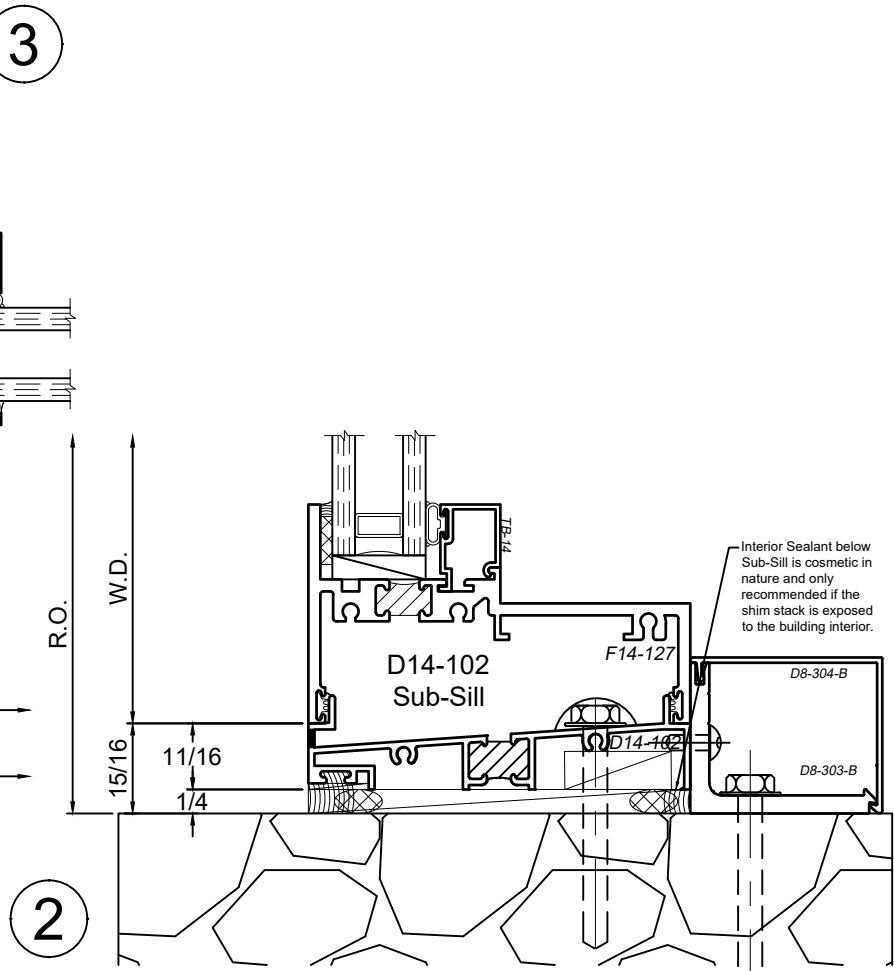

See 1450 / 1450S / 3410 / 4410 / 4410S / 4500 / 4500S Window Section(s) for possible window frame configurations.