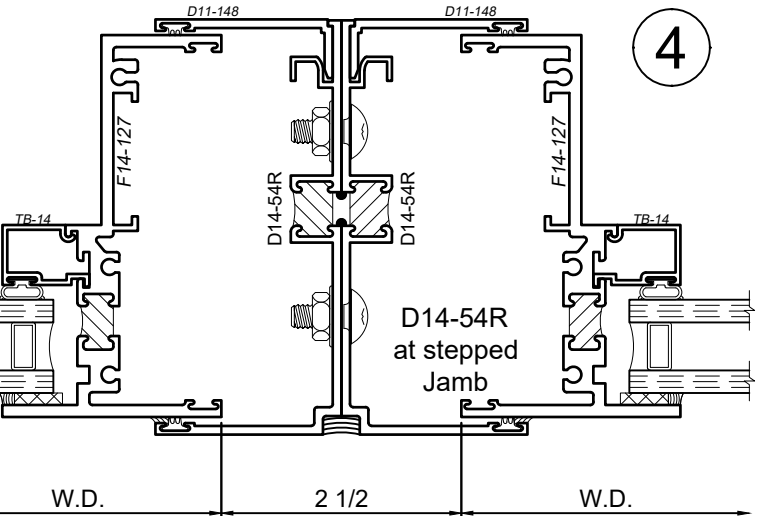

Receptor Sections - 1450 Series

Product Details - Head / Jamb Receptors and Sub-Sills

Note: Trim shown is a sampling of WINCO's offering. Not all shapes are held in stock and minimum quantity order may be required. Consult your local WINCO sales representative for other trims available. It is WINCO's recommendation to install all trim and materials per WINCO's installation instructions.

3

4

2

SCALE 6"=1'-0"

Receptor Sections - 1450 Series

Product Details - Rapid Receptor Head / Jamb & Sub-Sill

Note: Trim shown is a sampling of WINCO's offering. Not all shapes are held in stock and minimum quantity order may be required. Consult your local WINCO sales representative for other trims available. It is WINCO's recommendation to install all trim and materials per WINCO's installation instructions.

FN-158YY159
Rapid Receptor Head

FN-158YY159
Rapid Receptor Jamb

FN-160YY161
Rapid Sub-Sill

SCALE 6"=1'-0"

Receptor Sections - 1450 Series

Product Details - Head / Jamb Receptors and Sub-Sills

Note: Trim shown is a sampling of WINCO's offering. Not all shapes are held in stock and minimum quantity order may be required. Consult your local WINCO sales representative for other trims available. It is WINCO's recommendation to install all trim and materials per WINCO's installation instructions.

SCALE 6"=1'-0"