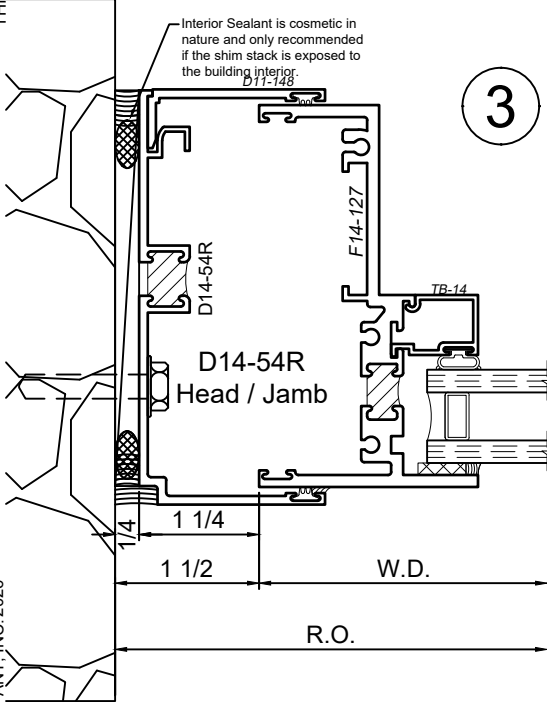

Receptor Sections - 1450 Series

Product Details - Head / Jamb Receptors and Sub-Sills

Note: Trim shown is a sampling of WINCO's offering. Not all shapes are held in stock and minimum quantity order may be required. Consult your local WINCO sales representative for other trims available. It is WINCO's recommendation to install all trim and materials per WINCO's installation instructions.

3

4

2

SCALE 6"=1'-0"

Receptor Sections - 1450 Series

Product Details - Rapid Receptor Head / Jamb & Sub-Sill

Note: Trim shown is a sampling of WINCO's offering. Not all shapes are held in stock and minimum quantity order may be required. Consult your local WINCO sales representative for other trims available. It is WINCO's recommendation to install all trim and materials per WINCO's installation instructions.

FN-158YY159
Rapid Receptor Head

FN-158YY159
Rapid Receptor Jamb

FN-160YY161
Rapid Sub-Sill

SCALE 6"=1'-0"

Receptor Sections - 1450 Series

Product Details - Head / Jamb Receptors and Sub-Sills

Note: Trim shown is a sampling of WINCO's offering. Not all shapes are held in stock and minimum quantity order may be required. Consult your local WINCO sales representative for other trims available. It is WINCO's recommendation to install all trim and materials per WINCO's installation instructions.

SCALE 6"=1'-0"