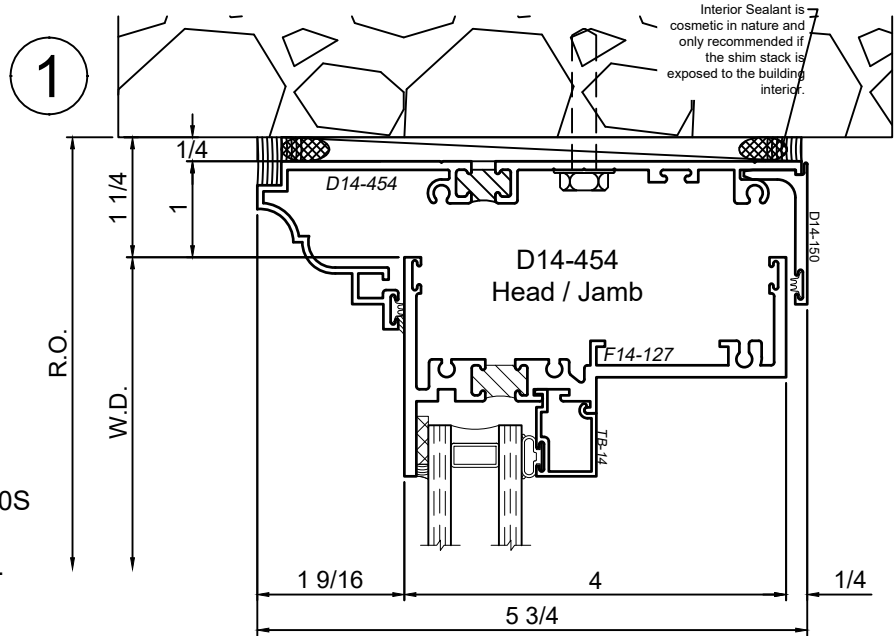

SCALE 6"=1'-0"

Receptor Sections -1450 Series

Product Details - Head / Jamb Receptors and Sub-Sills

Note: Trim shown is a sampling of WINCO's offering. Not all shapes are held in stock and minimum quantity order may be required. Consult your local WINCO sales representative for other trims available. It is WINCO's recommendation to install all trim and materials per WINCO's installation instructions.

SCALE 6"=1'-0"

Receptor Sections - 1450 Series

Product Details - Head / Jamb Receptors and Sub-Sills

Note: Trim shown is a sampling of WINCO's offering. Not all shapes are held in stock and minimum quantity order may be required. Consult your local WINCO sales representative for other trims available. It is WINCO's recommendation to install all trim and materials per WINCO's installation instructions.

SCALE 6"=1'-0"