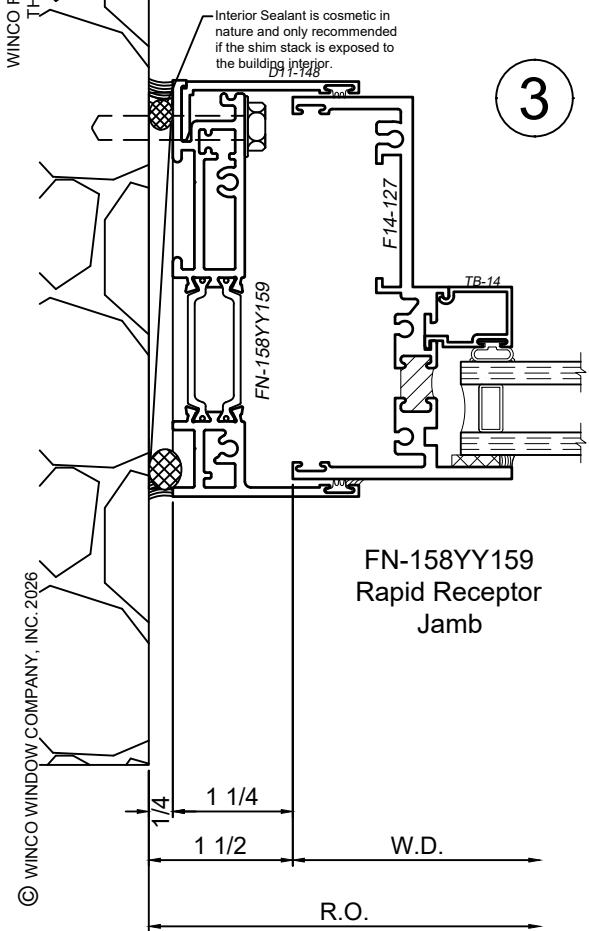

3

4

2

SCALE 6"=1'-0"

Receptor Sections - 1450 Series

Product Details - Rapid Receptor Head / Jamb & Sub-Sill

Note: Trim shown is a sampling of WINCO's offering. Not all shapes are held in stock and minimum quantity order may be required. Consult your local WINCO sales representative for other trims available. It is WINCO's recommendation to install all trim and materials per WINCO's installation instructions.

FN-158YY159
Rapid Receptor Head

FN-158YY159
Rapid Receptor Jamb

FN-160YY161
Rapid Sub-Sill

SCALE 6"=1'-0"

Receptor Sections - 1450 Series

Product Details - Head / Jamb Receptors and Sub-Sills

Note: Trim shown is a sampling of WINCO's offering. Not all shapes are held in stock and minimum quantity order may be required. Consult your local WINCO sales representative for other trims available. It is WINCO's recommendation to install all trim and materials per WINCO's installation instructions.