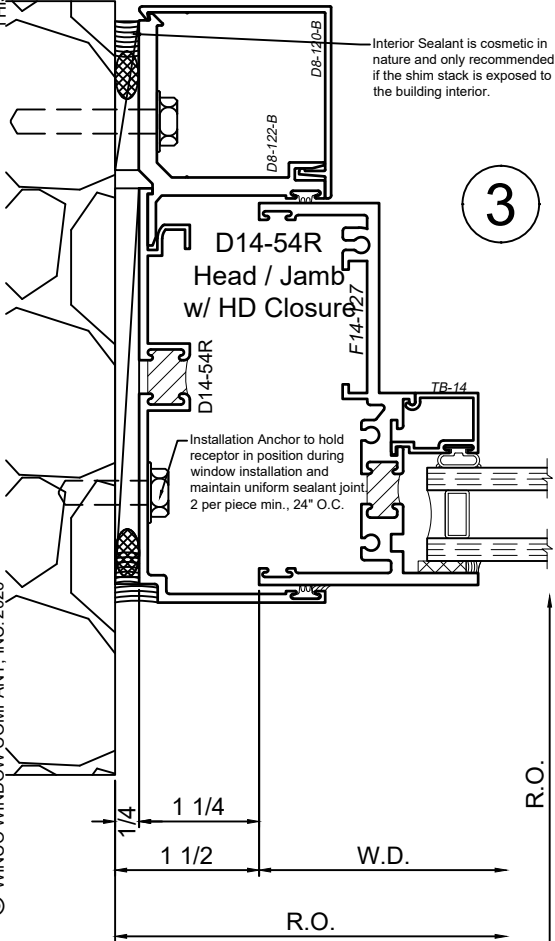

See 1450 / 1450S / 3410 / 4410 / 4410S / 4500 / 4500S Window Section(s) for possible window frame configurations.