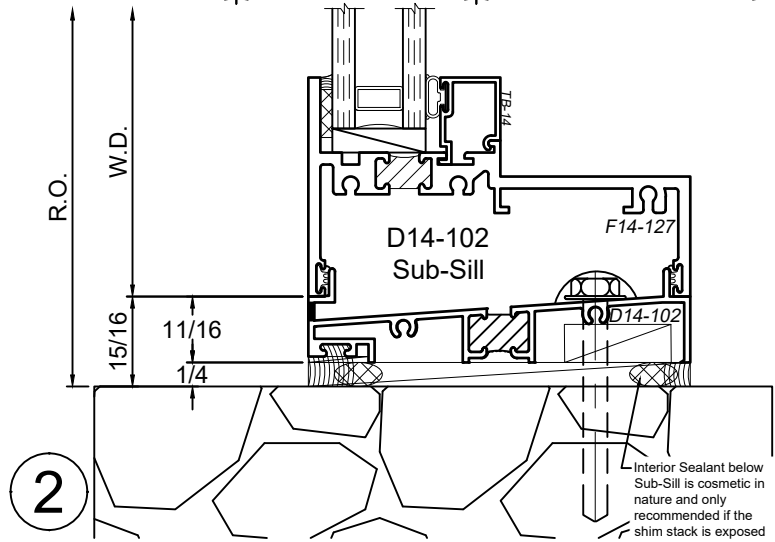

Receptor Sections - 1450 Series

Product Details - Head / Jamb Receptors and Sub-Sills

Note: Trim shown is a sampling of WINCO's offering. Not all shapes are held in stock and minimum quantity order may be required. Consult your local WINCO sales representative for other trims available. It is WINCO's recommendation to install all trim and materials per WINCO's installation instructions.

3

4

2

SCALE 6"=1'-0"

Receptor Sections - 1450 Series

Product Details - Rapid Receptor Head / Jamb & Sub-Sill

Note: Trim shown is a sampling of WINCO's offering. Not all shapes are held in stock and minimum quantity order may be required. Consult your local WINCO sales representative for other trims available. It is WINCO's recommendation to install all trim and materials per WINCO's installation instructions.

FN-158YY159
Rapid Receptor Head

FN-158YY159
Rapid Receptor Jamb

FN-160YY161
Rapid Sub-Sill

SCALE 6"=1'-0"

Receptor Sections - 1450 Series

Product Details - Head / Jamb Receptors and Sub-Sills

Note: Trim shown is a sampling of WINCO's offering. Not all shapes are held in stock and minimum quantity order may be required. Consult your local WINCO sales representative for other trims available. It is WINCO's recommendation to install all trim and materials per WINCO's installation instructions.

SCALE 6"=1'-0"