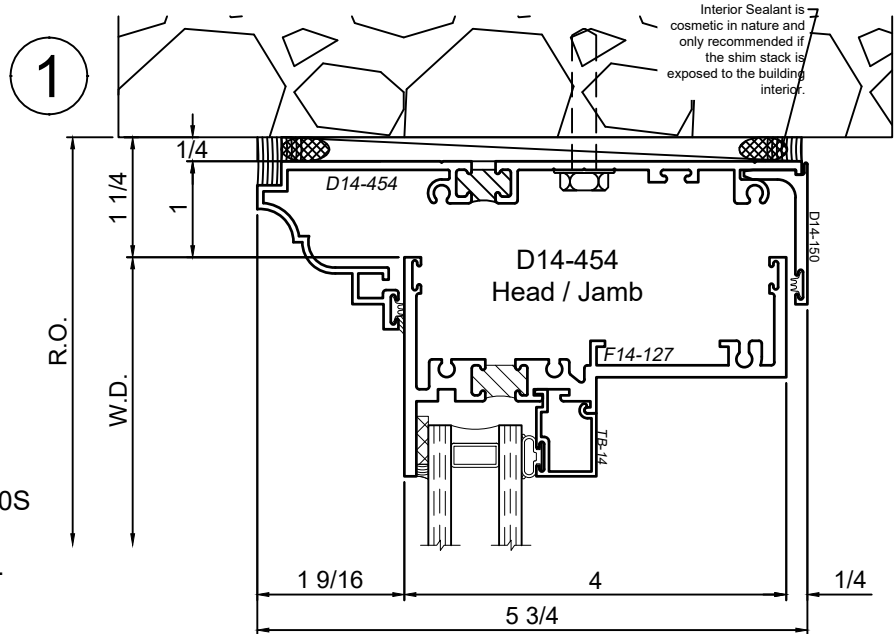

SCALE 6"=1'-0"

Receptor Sections - 1450 Series

Product Details - Head / Jamb Receptors and Sub-Sills

Note: Trim shown is a sampling of WINCO's offering. Not all shapes are held in stock and minimum quantity order may be required. Consult your local WINCO sales representative for other trims available. It is WINCO's recommendation to install all trim and materials per WINCO's installation instructions.

SCALE 6"=1'-0"