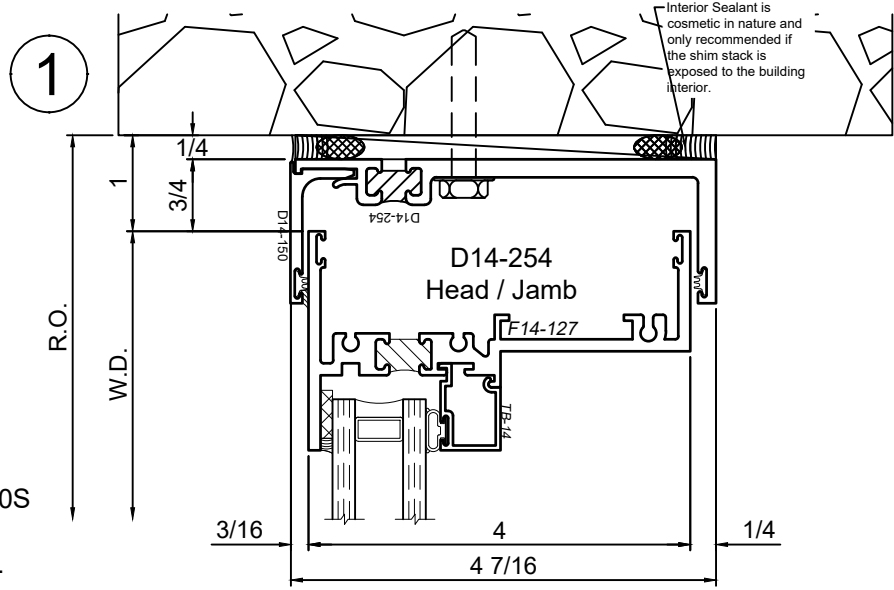

See 1450 / 1450S / 3410 / 4410 / 4410S / 4500 / 4500S Window Section(s) for possible window frame configurations.