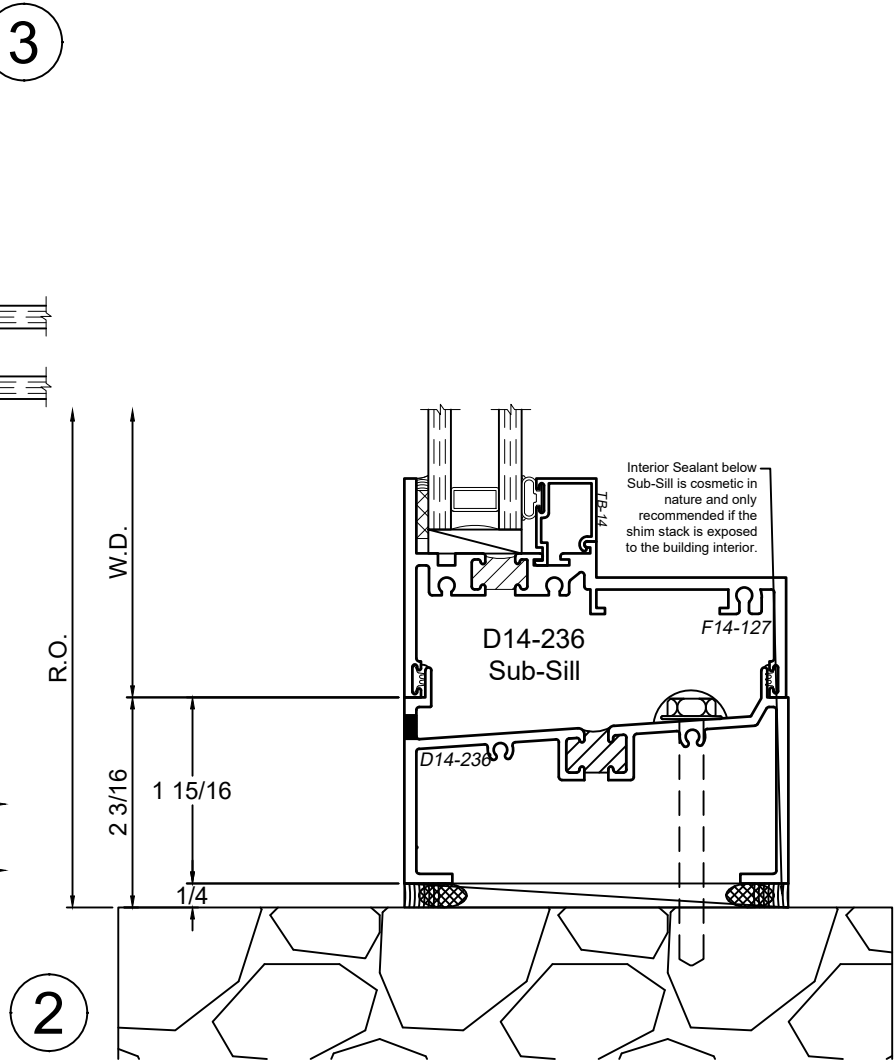

See 1450 / 1450S / 3410 / 4410 / 4410S / 4500 / 4500S Window Section(s) for possible window frame configurations.