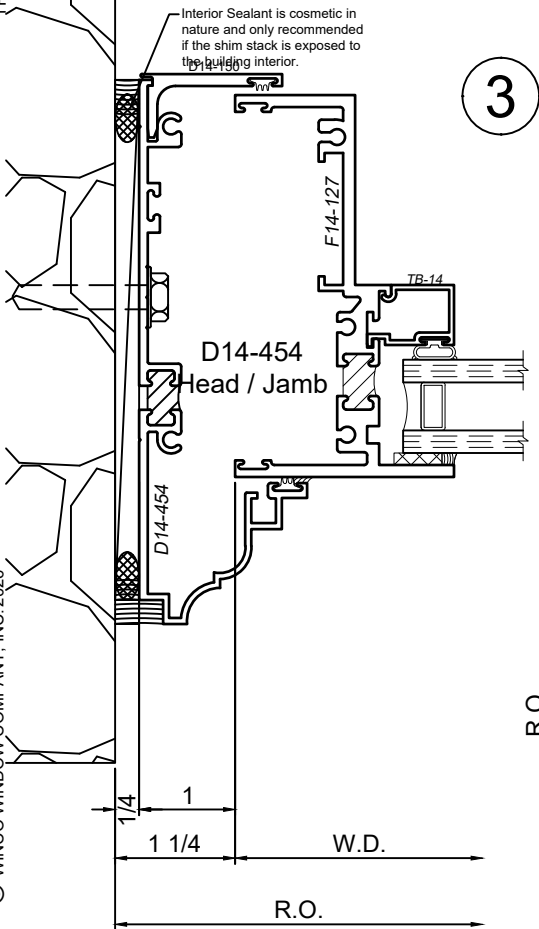

SCALE 6"=1'-0"

Receptor Sections -1450 Series

Product Details - Head / Jamb Receptors and Sub-Sills

Note: Trim shown is a sampling of WINCO's offering. Not all shapes are held in stock and minimum quantity order may be required. Consult your local WINCO sales representative for other trims available. It is WINCO's recommendation to install all trim and materials per WINCO's installation instructions.

SCALE 6"=1'-0"

Receptor Sections - 1450 Series

Product Details - Head / Jamb Receptors and Sub-Sills

Note: Trim shown is a sampling of WINCO's offering. Not all shapes are held in stock and minimum quantity order may be required. Consult your local WINCO sales representative for other trims available. It is WINCO's recommendation to install all trim and materials per WINCO's installation instructions.

SCALE 6"=1'-0"