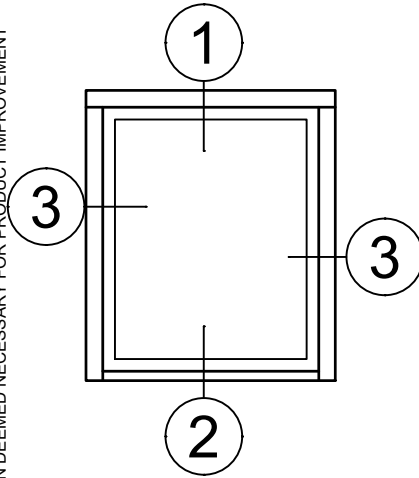

Receptor Sections - 1450 Series

Product Details - Head / Jamb Receptors and Sub-Sills

Note: Trim shown is a sampling of WINCO's offering. Not all shapes are held in stock and minimum quantity order may be required. Consult your local WINCO sales representative for other trims available. It is WINCO's recommendation to install all trim and materials per WINCO's installation instructions.

WINCO RESERVES THE RIGHT TO MODIFY OR CHANGE INFORMATION WITHIN THIS BOOK WHEN DEEMED NECESSARY FOR PRODUCT IMPROVEMENT