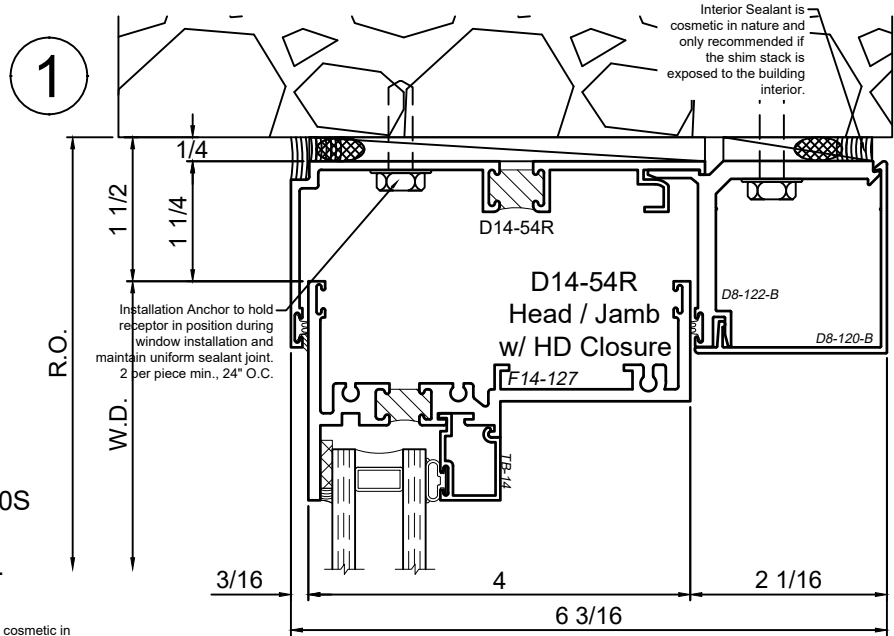

3

4

2

SCALE 6"=1'-0"

Receptor Sections - 1450 Series

Product Details - Rapid Receptor Head / Jamb & Sub-Sill

Note: Trim shown is a sampling of WINCO's offering. Not all shapes are held in stock and minimum quantity order may be required. Consult your local WINCO sales representative for other trims available. It is WINCO's recommendation to install all trim and materials per WINCO's installation instructions.

FN-158YY159
Rapid Receptor Head

FN-158YY159
Rapid Receptor Jamb

FN-160YY161
Rapid Sub-Sill

SCALE 6"=1'-0"

Receptor Sections - 1450 Series

Product Details - Head / Jamb Receptors and Sub-Sills

Note: Trim shown is a sampling of WINCO's offering. Not all shapes are held in stock and minimum quantity order may be required. Consult your local WINCO sales representative for other trims available. It is WINCO's recommendation to install all trim and materials per WINCO's installation instructions.

SCALE 6"=1'-0"

Receptor Sections - 1450 Series

Product Details - Head / Jamb Receptors and Sub-Sills

Note: Trim shown is a sampling of WINCO's offering. Not all shapes are held in stock and minimum quantity order may be required. Consult your local WINCO sales representative for other trims available. It is WINCO's recommendation to install all trim and materials per WINCO's installation instructions.

SCALE 6"=1'-0"