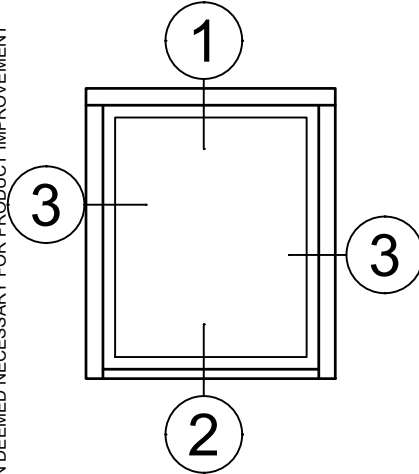

Receptor Sections - 1450 Series

Product Details - Head / Jamb Receptors and Sub-Sills

Note: Trim shown is a sampling of WINCO's offering. Not all shapes are held in stock and minimum quantity order may be required. Consult your local WINCO sales representative for other trims available. It is WINCO's recommendation to install all trim and materials per WINCO's installation instructions.

WINCO RESERVES THE RIGHT TO MODIFY OR CHANGE INFORMATION WITHIN THIS BOOK WHEN DEEMED NECESSARY FOR PRODUCT IMPROVEMENT