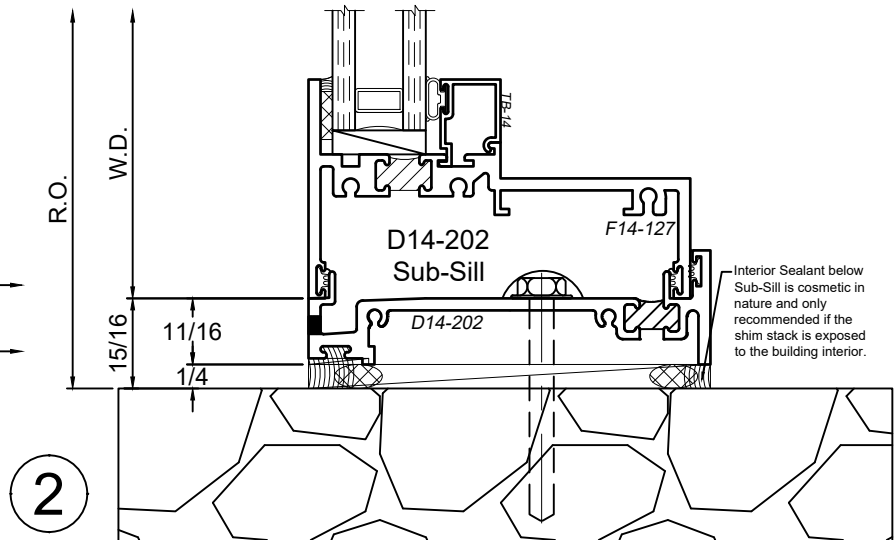

See 1450 / 1450S / 3410 / 4410 / 4410S / 4500 / 4500S Window Section(s) for possible window frame configurations.