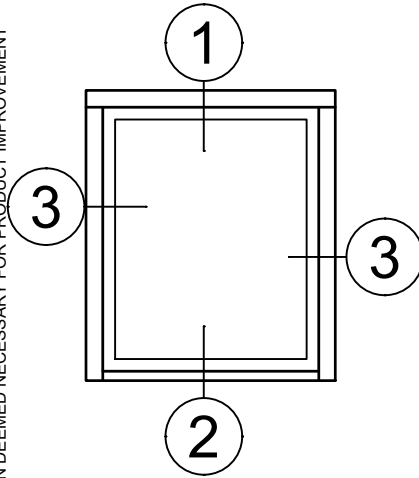

Receptor Sections - 1450 Series

Product Details - Head / Jamb Receptors and Sub-Sills

Note: Trim shown is a sampling of WINCO's offering. Not all shapes are held in stock and minimum quantity order may be required. Consult your local WINCO sales representative for other trims available. It is WINCO's recommendation to install all trim and materials per WINCO's installation instructions.

WINCO RESERVES THE RIGHT TO MODIFY OR CHANGE INFORMATION WITHIN THIS BOOK WHEN DEEMED NECESSARY FOR PRODUCT IMPROVEMENT

© WINCO WINDOW COMPANY, INC. 2026