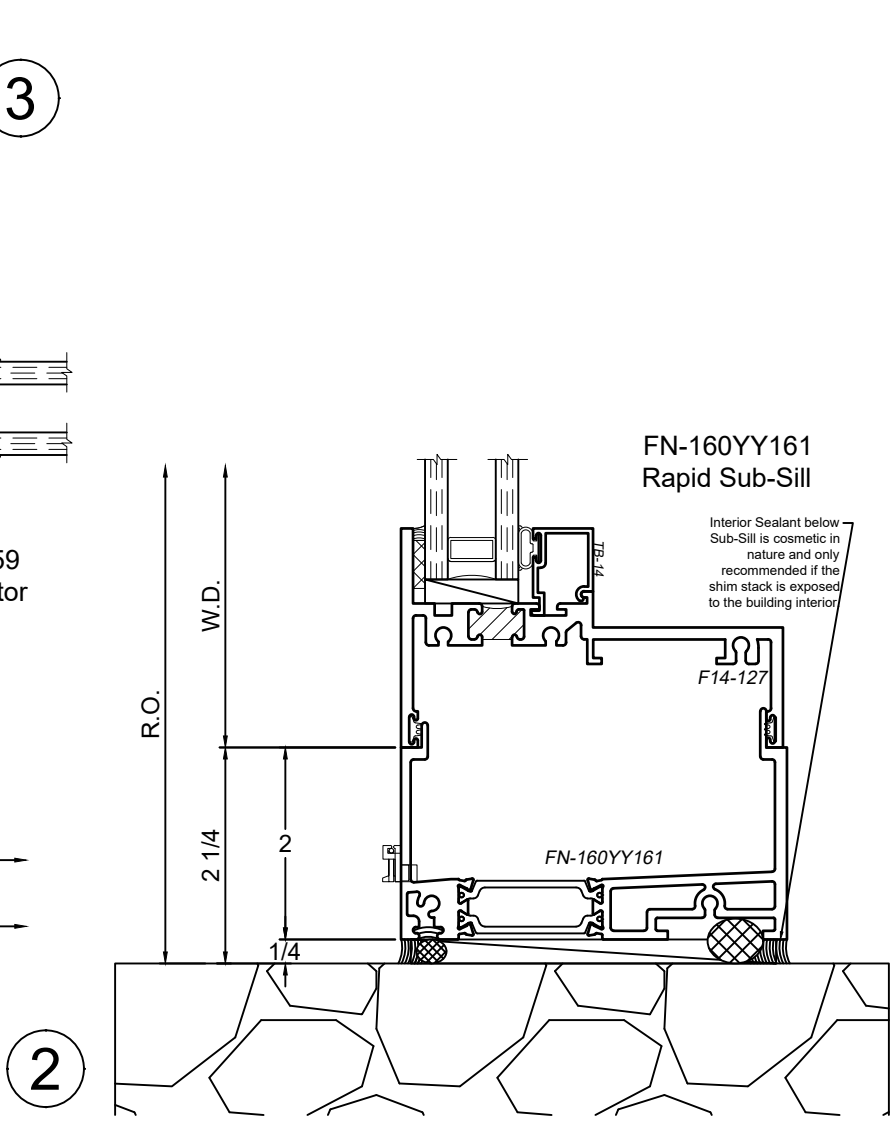

3

4

2

SCALE 6"=1'-0"

Receptor Sections - 1450 Series

Product Details - Rapid Receptor Head / Jamb & Sub-Sill

Note: Trim shown is a sampling of WINCO's offering. Not all shapes are held in stock and minimum quantity order may be required. Consult your local WINCO sales representative for other trims available. It is WINCO's recommendation to install all trim and materials per WINCO's installation instructions.

FN-158YY159
Rapid Receptor Head

FN-158YY159
Rapid Receptor Jamb

FN-160YY161
Rapid Sub-Sill

SCALE 6"=1'-0"

Receptor Sections - 1450 Series

Product Details - Head / Jamb Receptors and Sub-Sills

Note: Trim shown is a sampling of WINCO's offering. Not all shapes are held in stock and minimum quantity order may be required. Consult your local WINCO sales representative for other trims available. It is WINCO's recommendation to install all trim and materials per WINCO's installation instructions.

SCALE 6"=1'-0"