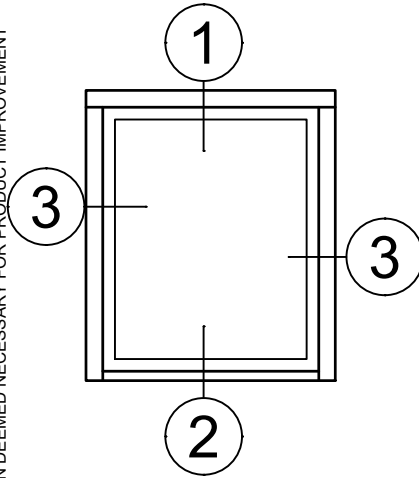

Receptor Sections -1450 Series

Product Details - Head / Jamb Receptors and Sub-Sills

Note: Trim shown is a sampling of WINCO's offering. Not all shapes are held in stock and minimum quantity order may be required. Consult your local WINCO sales representative for other trims available. It is WINCO's recommendation to install all trim and materials per WINCO's installation instructions.

WINCO RESERVES THE RIGHT TO MODIFY OR CHANGE INFORMATION WITHIN THIS BOOK WHEN DEEMED NECESSARY FOR PRODUCT IMPROVEMENT

© WINCO WINDOW COMPANY, INC. 2026