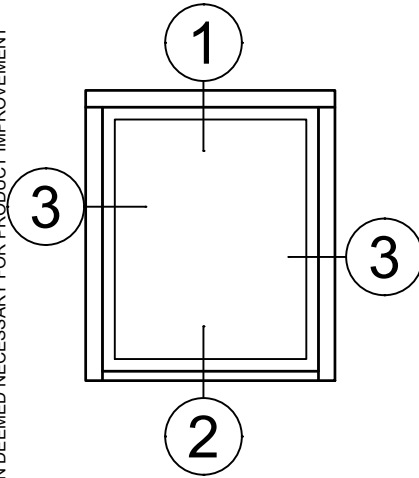

Receptor Sections - 1450 Series

Product Details - Rapid Receptor Head / Jamb & Sub-Sill

Note: Trim shown is a sampling of WINCO's offering. Not all shapes are held in stock and minimum quantity order may be required. Consult your local WINCO sales representative for other trims available. It is WINCO's recommendation to install all trim and materials per WINCO's installation instructions.

WINCO RESERVES THE RIGHT TO MODIFY OR CHANGE INFORMATION WITHIN THIS BOOK WHEN DEEMED NECESSARY FOR PRODUCT IMPROVEMENT

See 1450 / 1450S / 3410 / 4410 / 4410S / 4500 / 4500S Window Section(s) for possible window frame configurations.