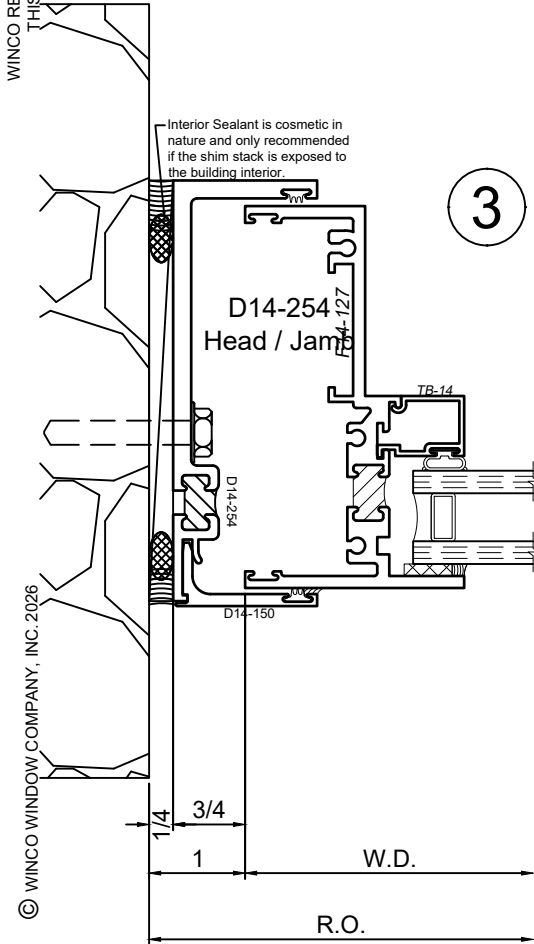

See 1450 / 1450S / 3410 / 4410 / 4410S / 4500 / 4500S Window Section(s) for possible window frame configurations.