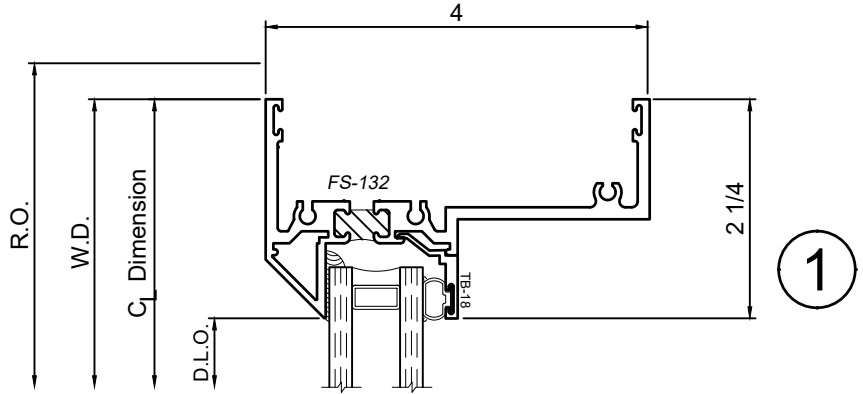

1450S Series 4" Thermal Fixed, Casement & Projected Windows

Product Details - Fixed - Picture Window

Note: Multiple configurations of this window system are available. Refer to the WINCO website for additional options or contact your local WINCO Sales Representative for information.

WINCO RESERVES THE RIGHT TO MODIFY OR CHANGE INFORMATION WITHIN THIS BOOK WHEN DEEMED NECESSARY FOR PRODUCT IMPROVEMENT

© WINCO WINDOW COMPANY, INC. 2026

SCALE 6"=1'-0"