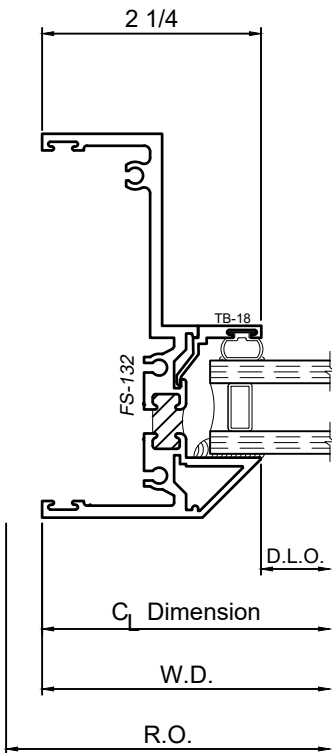

1450S Series 4" Thermal Fixed, Casement & Projected Windows

Product Details - Fixed - Picture Window

Note: Multiple configurations of this window system are available. Refer to the WINCO website for additional options or contact your local WINCO Sales Representative for information.

WINCO RESERVES THE RIGHT TO MODIFY OR CHANGE INFORMATION WITHIN THIS BOOK WHEN DEEMED NECESSARY FOR PRODUCT IMPROVEMENT

© WINCO WINDOW COMPANY, INC. 2026

SCALE 6"=1'-0"