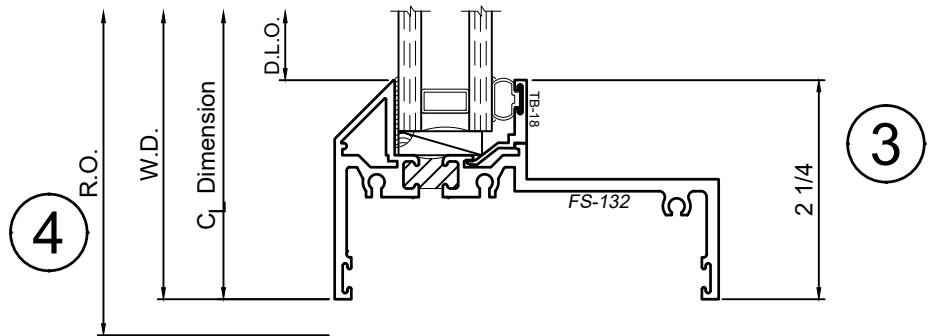

1450S Series 4" Thermal Fixed, Casement & Projected Windows

Product Details - Fixed - Picture Window

Note: Multiple configurations of this window system are available. Refer to the WINCO website for additional options or contact your local WINCO Sales Representative for information.

WINCO RESERVES THE RIGHT TO MODIFY OR CHANGE INFORMATION WITHIN THIS BOOK WHEN DEEMED NECESSARY FOR PRODUCT IMPROVEMENT

© WINCO WINDOW COMPANY, INC. 2026

SCALE 6"=1'-0"