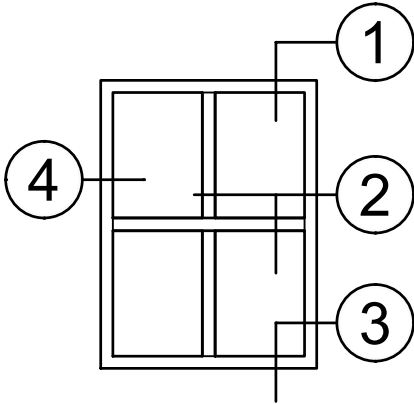

1450S Series 4" Thermal Fixed, Casement & Projected Windows

Product Details - Fixed - Picture Window

Note: Multiple configurations of this window system are available. Refer to the WINCO website for additional options or contact your local WINCO Sales Representative for information.

WINCO RESERVES THE RIGHT TO MODIFY OR CHANGE INFORMATION WITHIN THIS BOOK WHEN DEEMED NECESSARY FOR PRODUCT IMPROVEMENT

© WINCO WINDOW COMPANY, INC. 2026

SCALE 6"=1'-0"