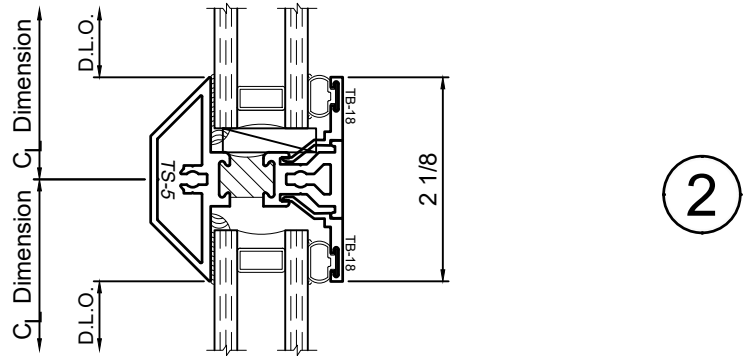

1450S Series 4" Thermal Fixed, Casement & Projected Windows

Product Details - Fixed - Picture Window

Note: Multiple configurations of this window system are available. Refer to the WINCO website for additional options or contact your local WINCO Sales Representative for information.

WINCO RESERVES THE RIGHT TO MODIFY OR CHANGE INFORMATION WITHIN THIS BOOK WHEN DEEMED NECESSARY FOR PRODUCT IMPROVEMENT

© WINCO WINDOW COMPANY, INC. 2026

SCALE 6"=1'-0"