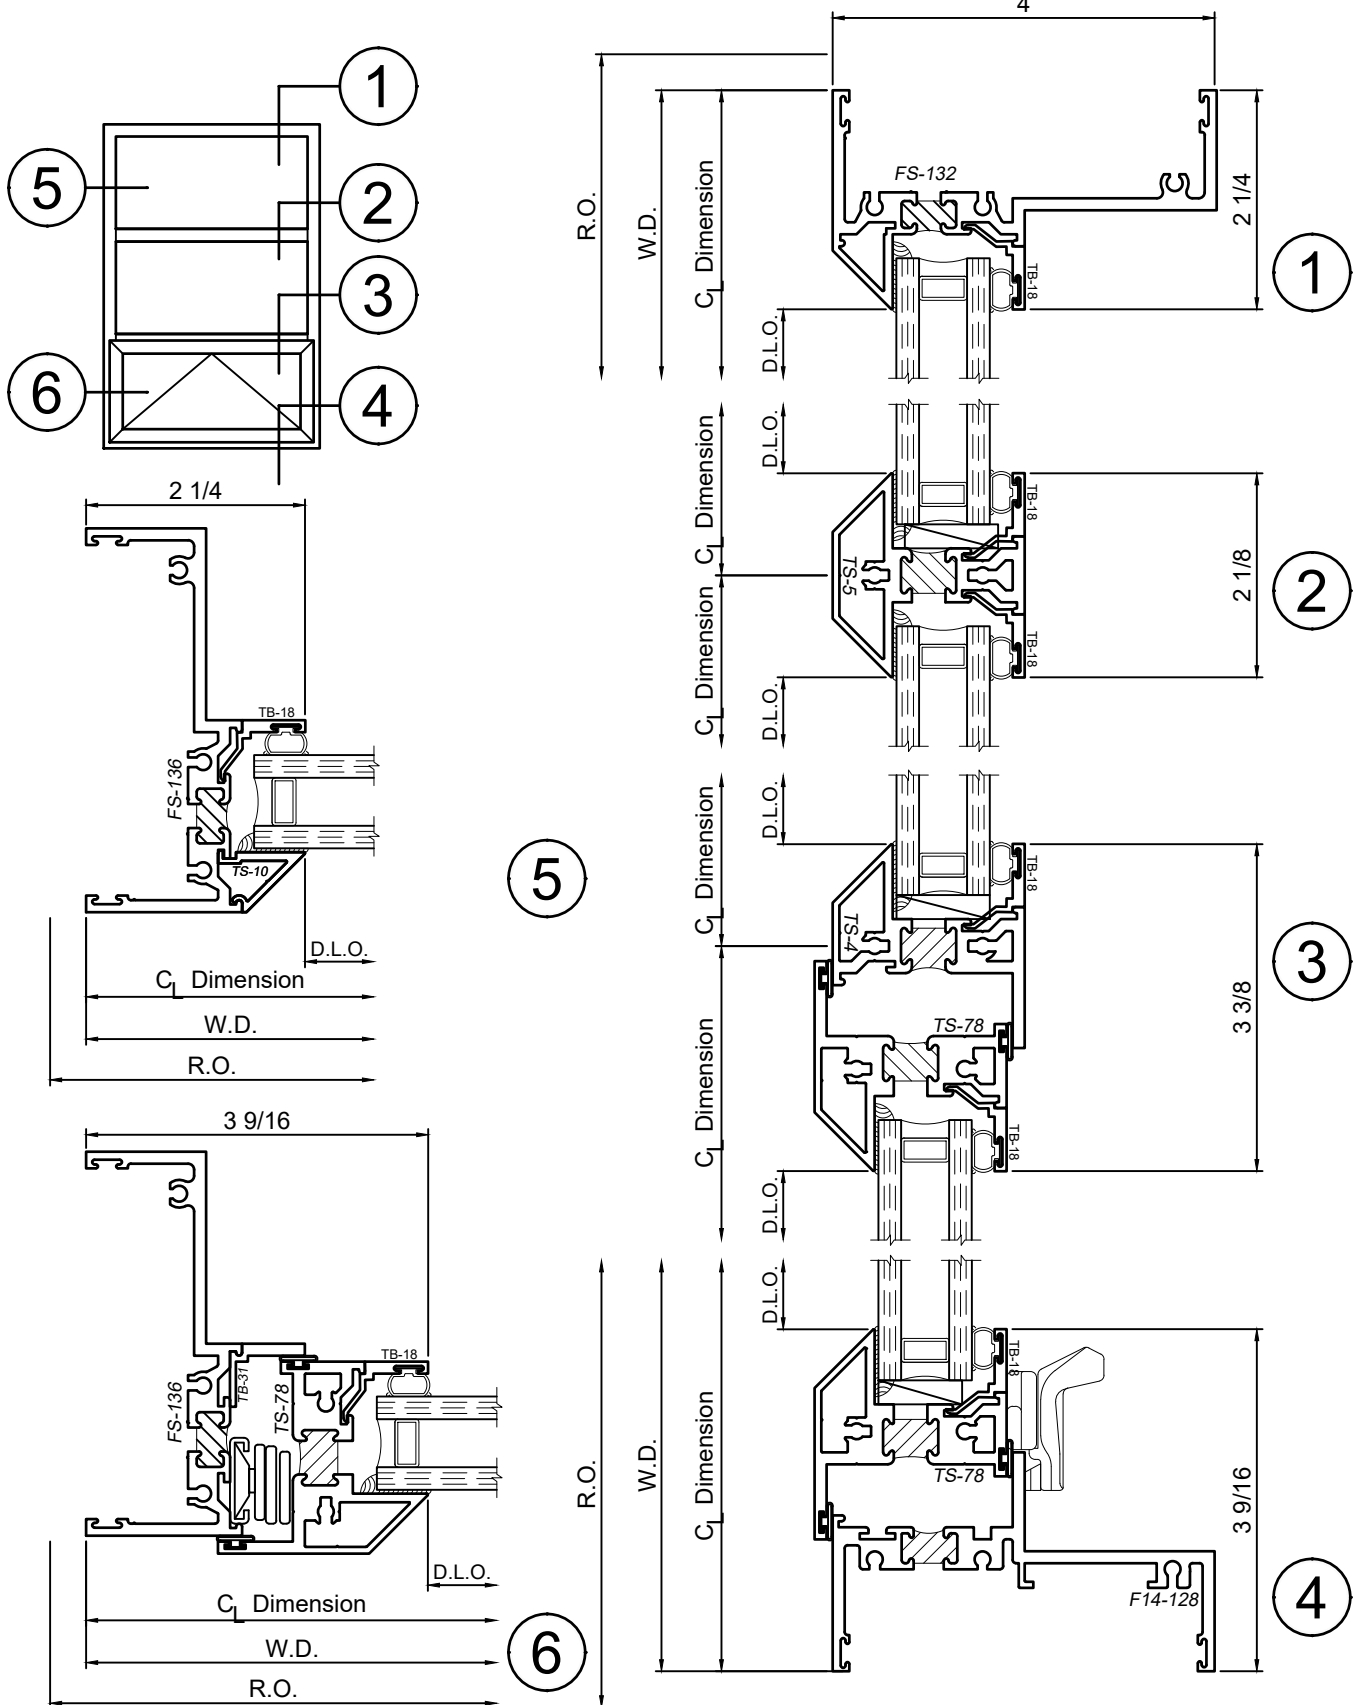

1450S Series 4" Thermal Fixed, Casement & Projected Windows

Product Details - Project Out - Awning

Note: Multiple configurations of this window system are available. Refer to the WINCO website for additional options or contact your local WINCO Sales Representative for information.

WINCO RESERVES THE RIGHT TO MODIFY OR CHANGE INFORMATION WITHIN THIS BOOK WHEN DEEMED NECESSARY FOR PRODUCT IMPROVEMENT

© WINCO WINDOW COMPANY, INC. 2026

SCALE 6"=1'-0"