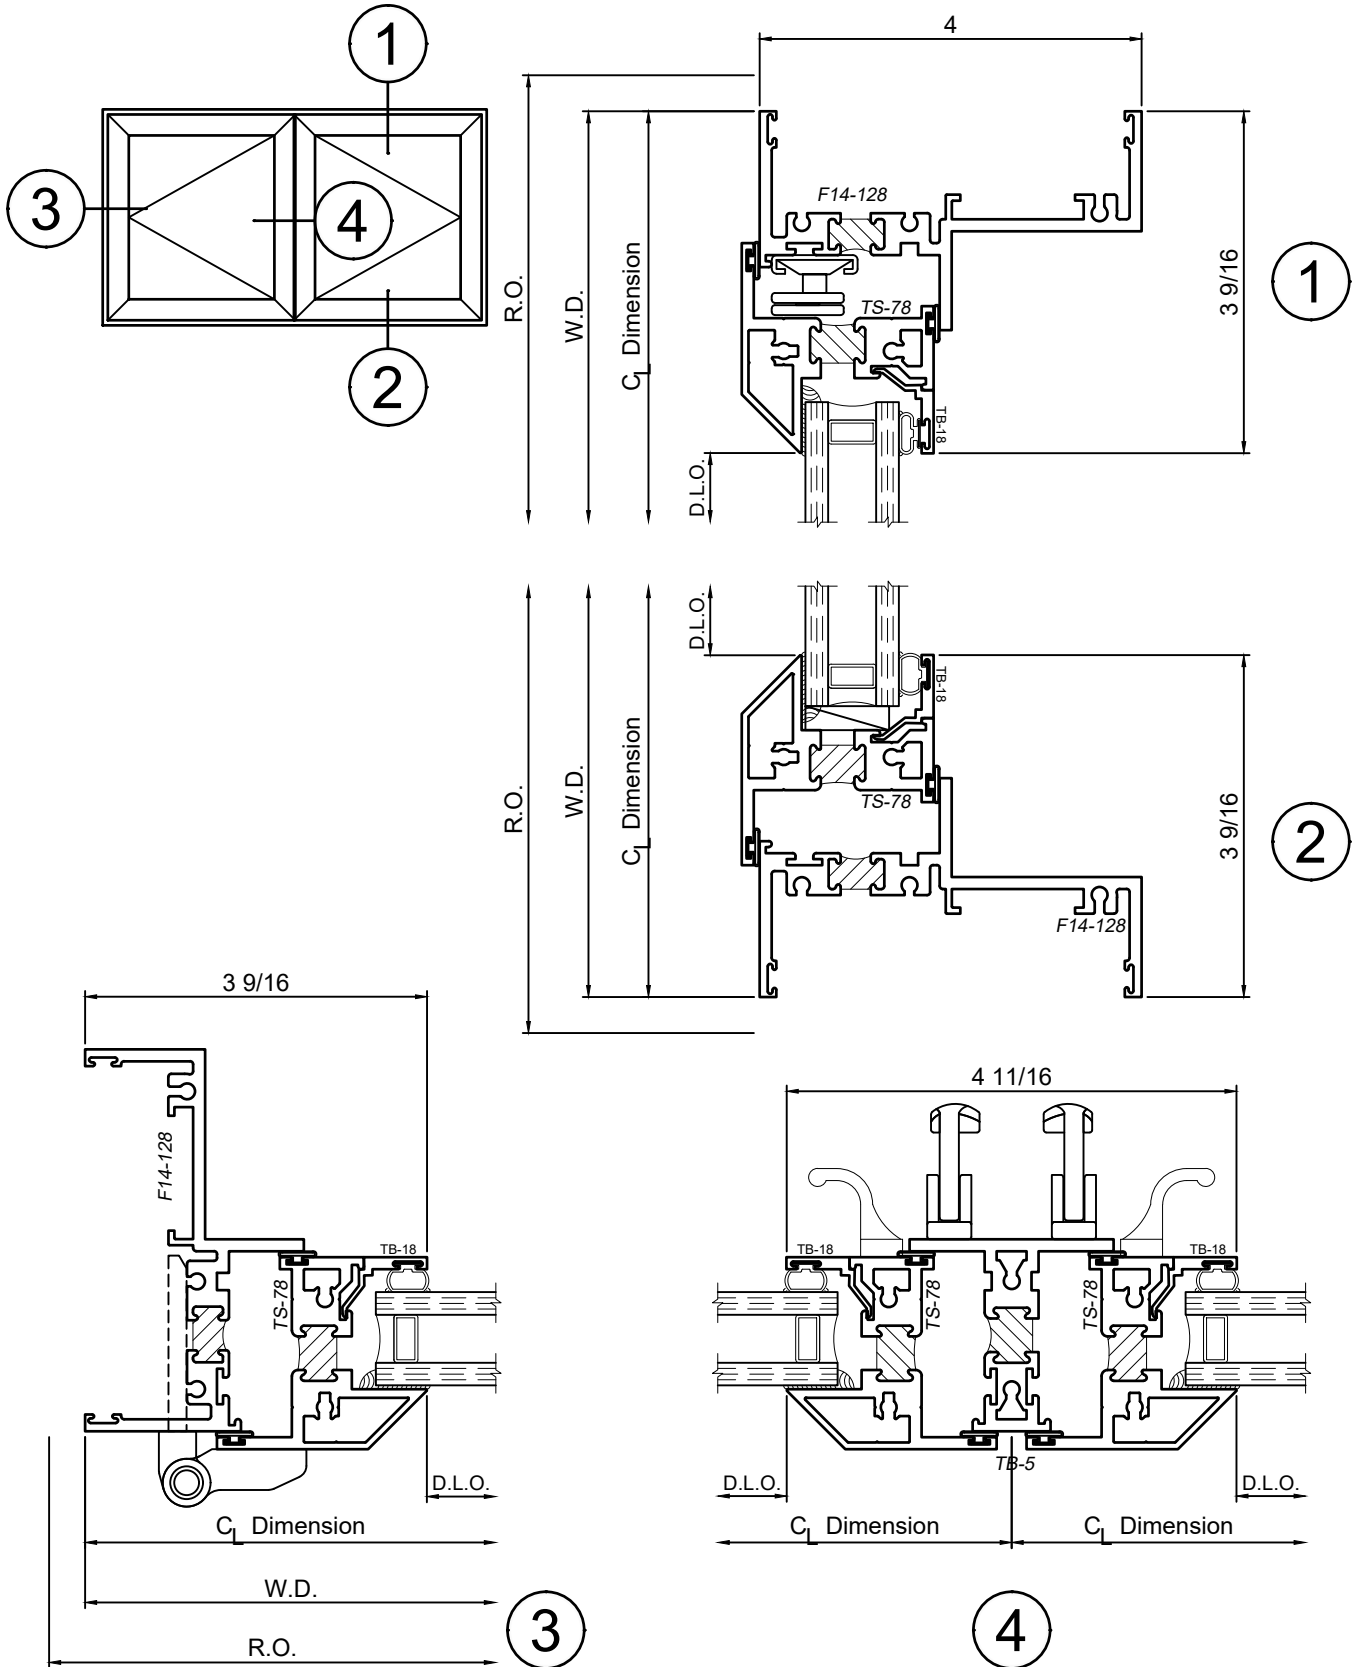

# 1450S Series 4" Thermal Fixed, Casement & Projected Windows

WINCO RESERVES THE RIGHT TO MODIFY OR CHANGE INFORMATION WITHIN THIS BOOK WHEN DEEMED NECESSARY FOR PRODUCT IMPROVEMENT

© WINCO WINDOW COMPANY, INC. 2026

SCALE 6"=1'-0"