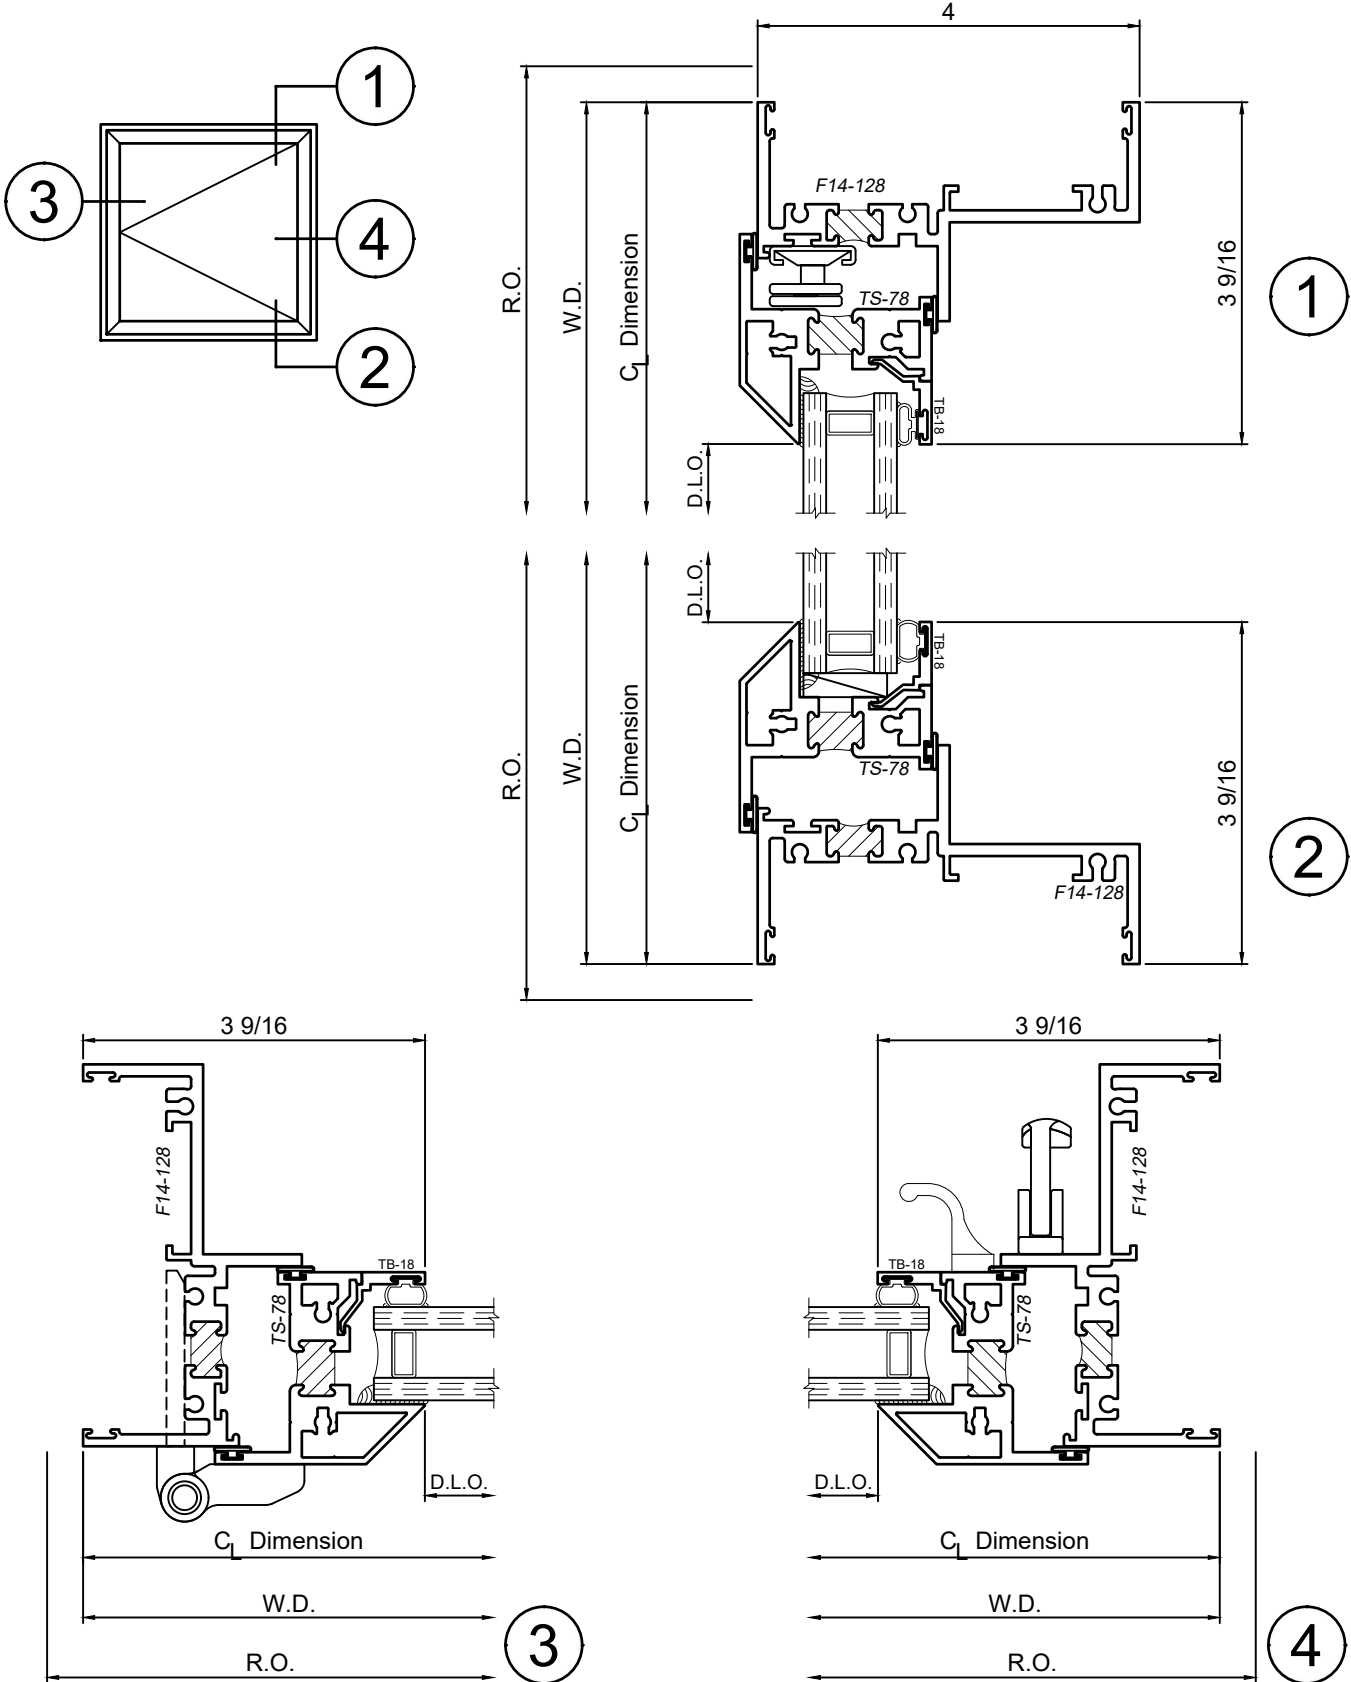

1450S Series 4" Thermal Fixed, Casement & Projected Windows

Product Details - Outswing Casement

Note: Multiple configurations of this window system are available. Refer to the WINCO website for additional options or contact your local WINCO Sales Representative for information.

WINCO RESERVES THE RIGHT TO MODIFY OR CHANGE INFORMATION WITHIN THIS BOOK WHEN DEEMED NECESSARY FOR PRODUCT IMPROVEMENT

SCALE 6"=1'-0"