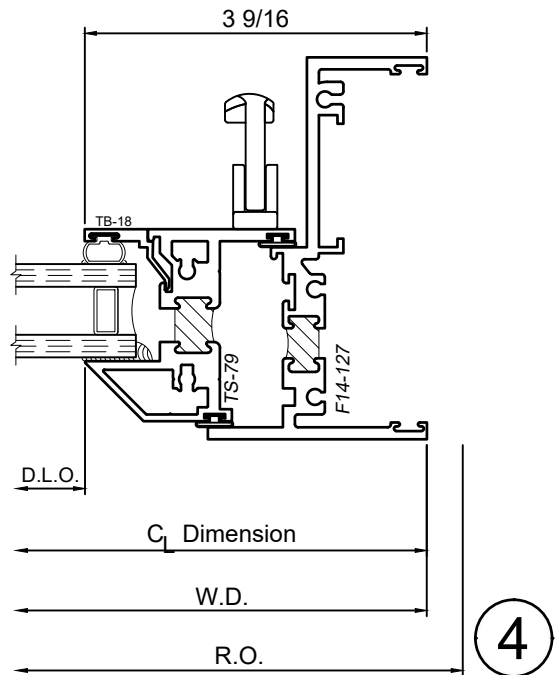

1450S Series 4" Thermal Fixed, Casement & Projected Windows

Product Details - Inswing Casement

Note: Multiple configurations of this window system are available. Refer to the WINCO website for additional options or contact your local WINCO Sales Representative for information.

WINCO RESERVES THE RIGHT TO MODIFY OR CHANGE INFORMATION WITHIN THIS BOOK WHEN DEEMED NECESSARY FOR PRODUCT IMPROVEMENT

© WINCO WINDOW COMPANY, INC. 2026

SCALE 6"=1'-0"