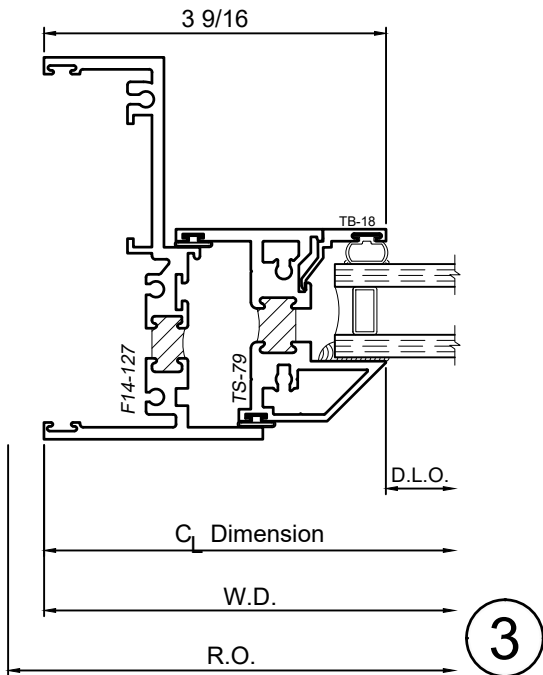

1450S Series 4" Thermal Fixed, Casement & Projected Windows

Product Details - Inswing Casement

Note: Multiple configurations of this window system are available. Refer to the WINCO website for additional options or contact your local WINCO Sales Representative for information.

WINCO RESERVES THE RIGHT TO MODIFY OR CHANGE INFORMATION WITHIN THIS BOOK WHEN DEEMED NECESSARY FOR PRODUCT IMPROVEMENT

© WINCO WINDOW COMPANY, INC. 2026

SCALE 6"=1'-0"