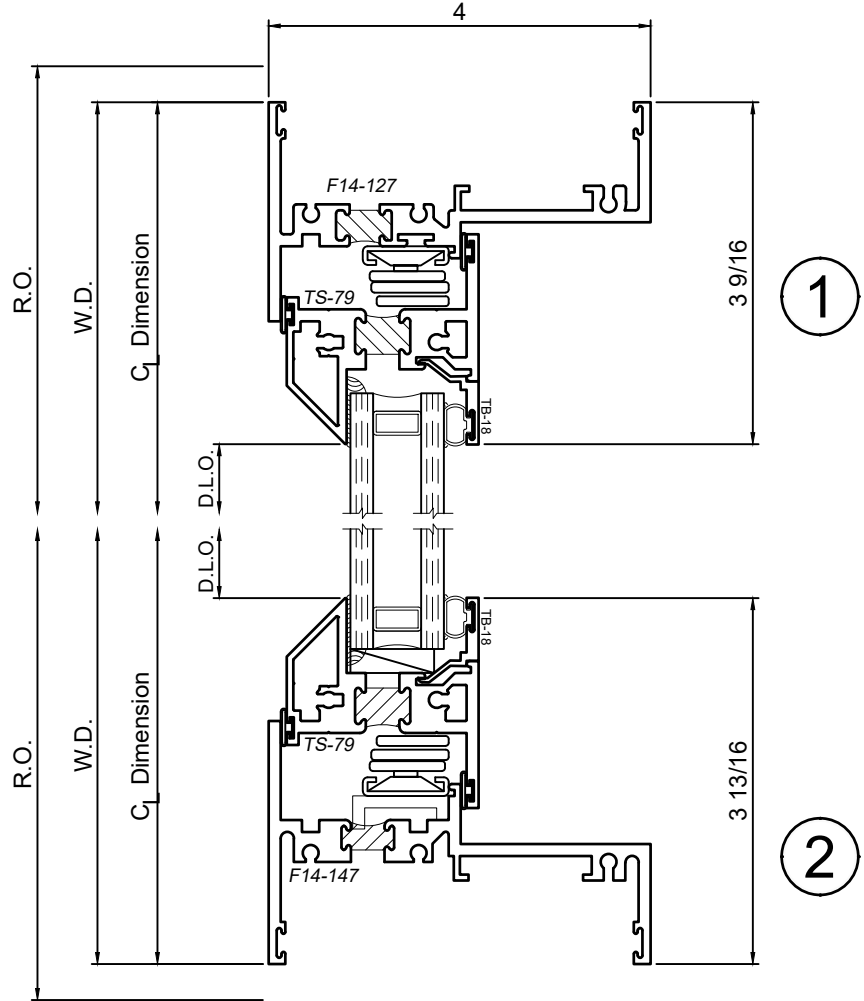

1450S Series 4" Thermal Fixed, Casement & Projected Windows

Product Details - Inswing Casement

Note: Multiple configurations of this window system are available. Refer to the WINCO website for additional options or contact your local WINCO Sales Representative for information.

WINCO RESERVES THE RIGHT TO MODIFY OR CHANGE INFORMATION WITHIN THIS BOOK WHEN DEEMED NECESSARY FOR PRODUCT IMPROVEMENT

© WINCO WINDOW COMPANY, INC. 2026

SCALE 6"=1'-0"