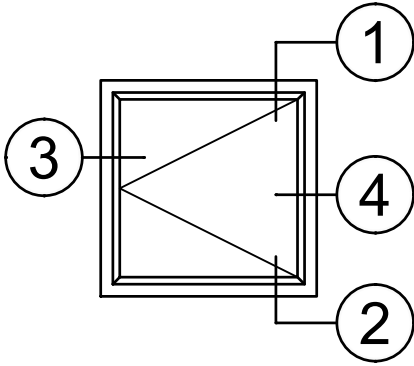

1450S Series 4" Thermal Fixed, Casement & Projected Windows

Product Details - Inswing Casement

Note: Multiple configurations of this window system are available. Refer to the WINCO website for additional options or contact your local WINCO Sales Representative for information.

WINCO RESERVES THE RIGHT TO MODIFY OR CHANGE INFORMATION WITHIN THIS BOOK WHEN DEEMED NECESSARY FOR PRODUCT IMPROVEMENT

© WINCO WINDOW COMPANY, INC. 2026

SCALE 6"=1'-0"