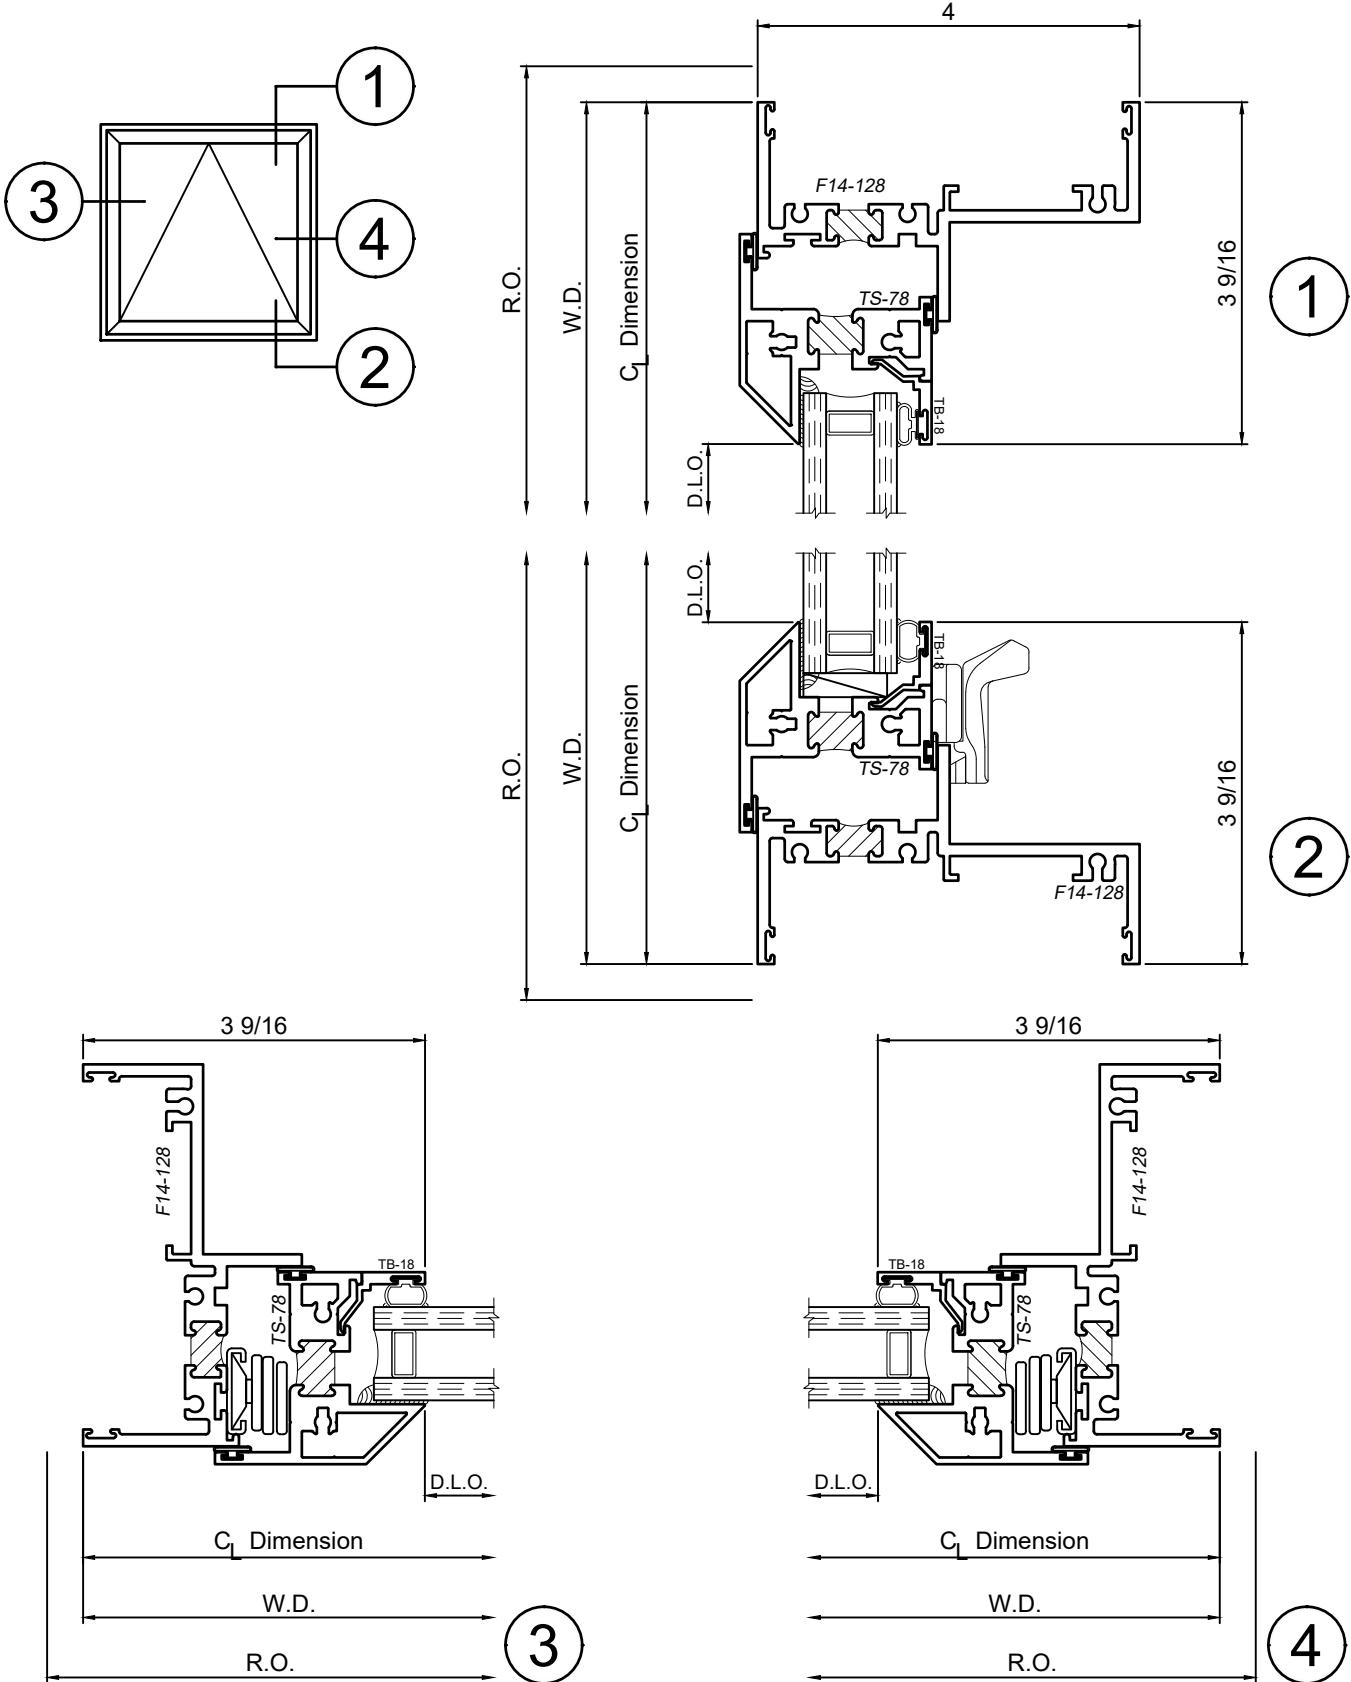

1450S Series 4" Thermal Fixed, Casement & Projected Windows

Product Details - Project Out - Awning

Note: Multiple configurations of this window system are available. Refer to the WINCO website for additional options or contact your local WINCO Sales Representative for information.

WINCO RESERVES THE RIGHT TO MODIFY OR CHANGE INFORMATION WITHIN THIS BOOK WHEN DEEMED NECESSARY FOR PRODUCT IMPROVEMENT

© WINCO WINDOW COMPANY, INC. 2026

SCALE 6"=1'-0"