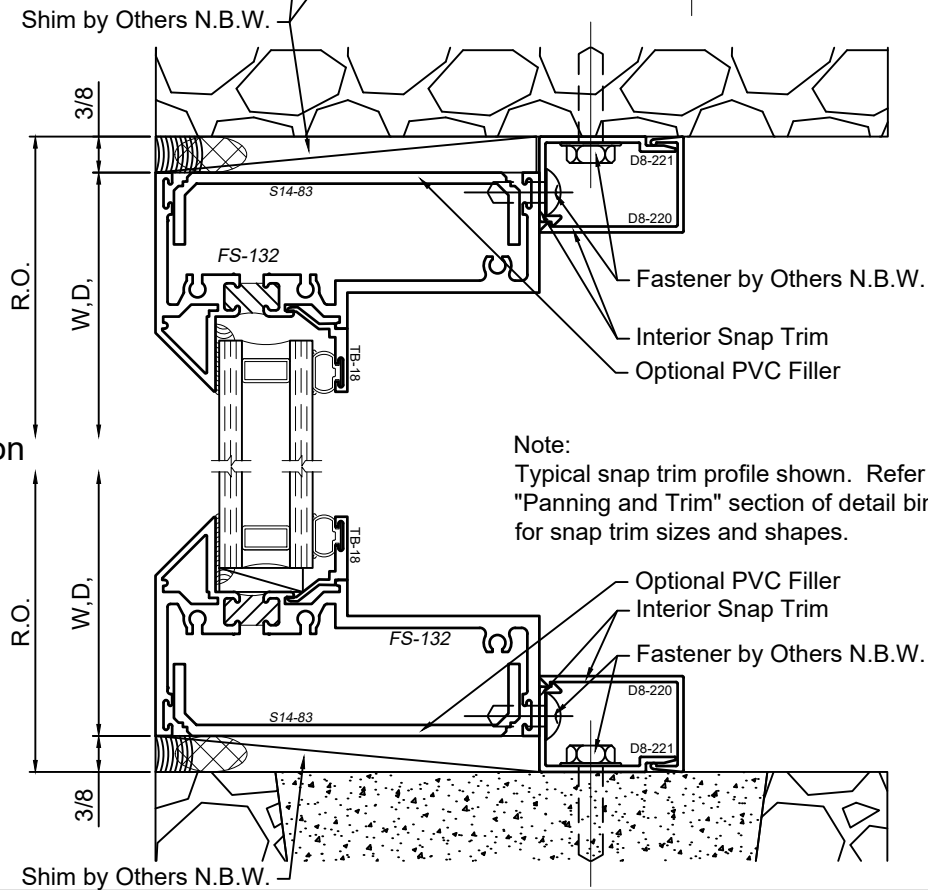

WINCO RESERVES THE RIGHT TO MODIFY OR CHANGE INFORMATION WITHIN THIS BOOK WHEN DEEMED NECESSARY FOR PRODUCT IMPROVEMENT

Note:
Typical panning system shown. Refer to "Panning and Trim" section of detail binder for all panning and interior snap trim options

SCALE 6"=1'-0"

1450S Series 4" Thermal Fixed, Casement & Projected Windows

Product Details - Trim - F-Anchor and Snap Trim Installation

Note: See Winco Installation Instructions for a detailed description of installation notes and procedures.

WINCO RESERVES THE RIGHT TO MODIFY OR CHANGE INFORMATION WITHIN THIS BOOK WHEN DEEMED NECESSARY FOR PRODUCT IMPROVEMENT

"F" Clip Installation

Snap Trim Installation

Note:
Typical snap trim profile shown. Refer to "Panning and Trim" section of detail binder for snap trim sizes and shapes.