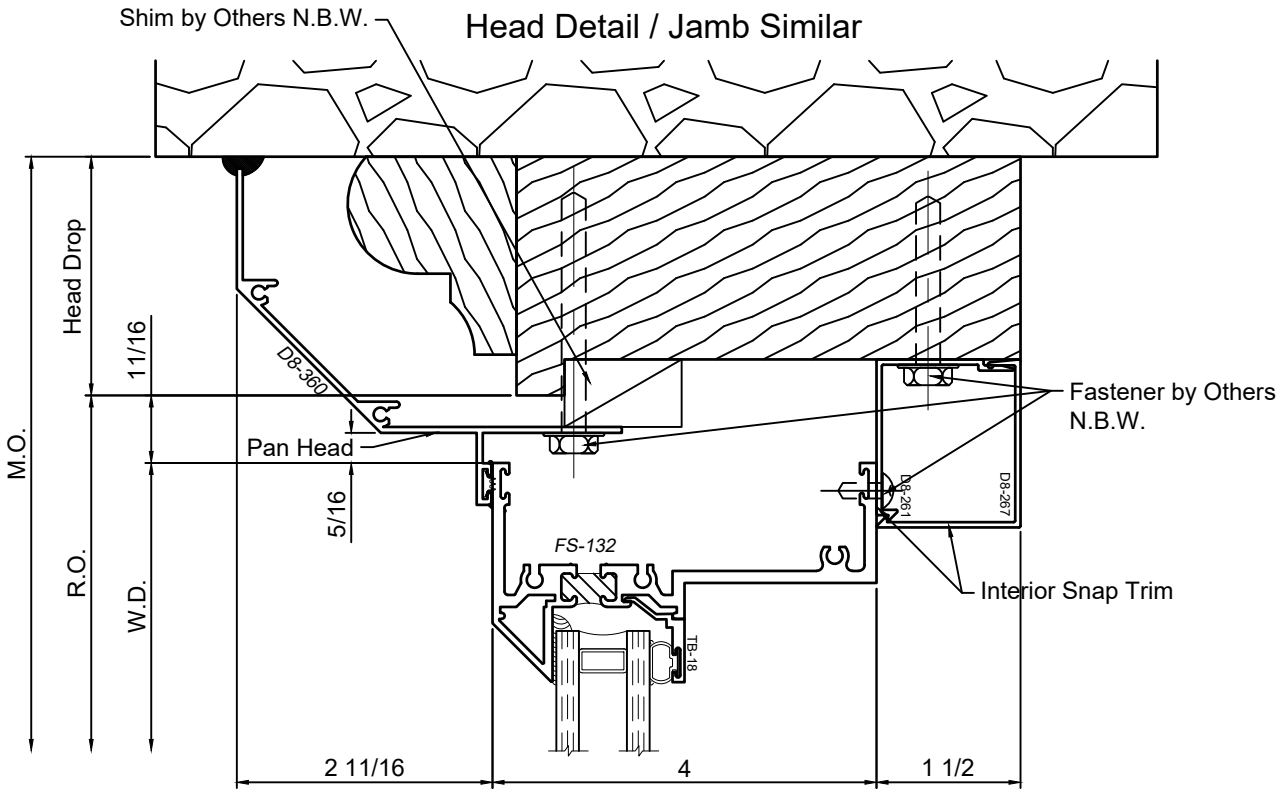

1450S Series 4" Thermal Fixed, Casement & Projected Windows

Product Details - Trim - Panning Installation

Note: See Winco Installation Instructions for a detailed description of installation notes and procedures.

WINCO RESERVES THE RIGHT TO MODIFY OR CHANGE INFORMATION WITHIN THIS BOOK WHEN DEEMED NECESSARY FOR PRODUCT IMPROVEMENT

Note:
Typical panning system shown. Refer to "Panning and Trim" section of detail binder for all panning and interior snap trim options

SCALE 6"=1'-0"