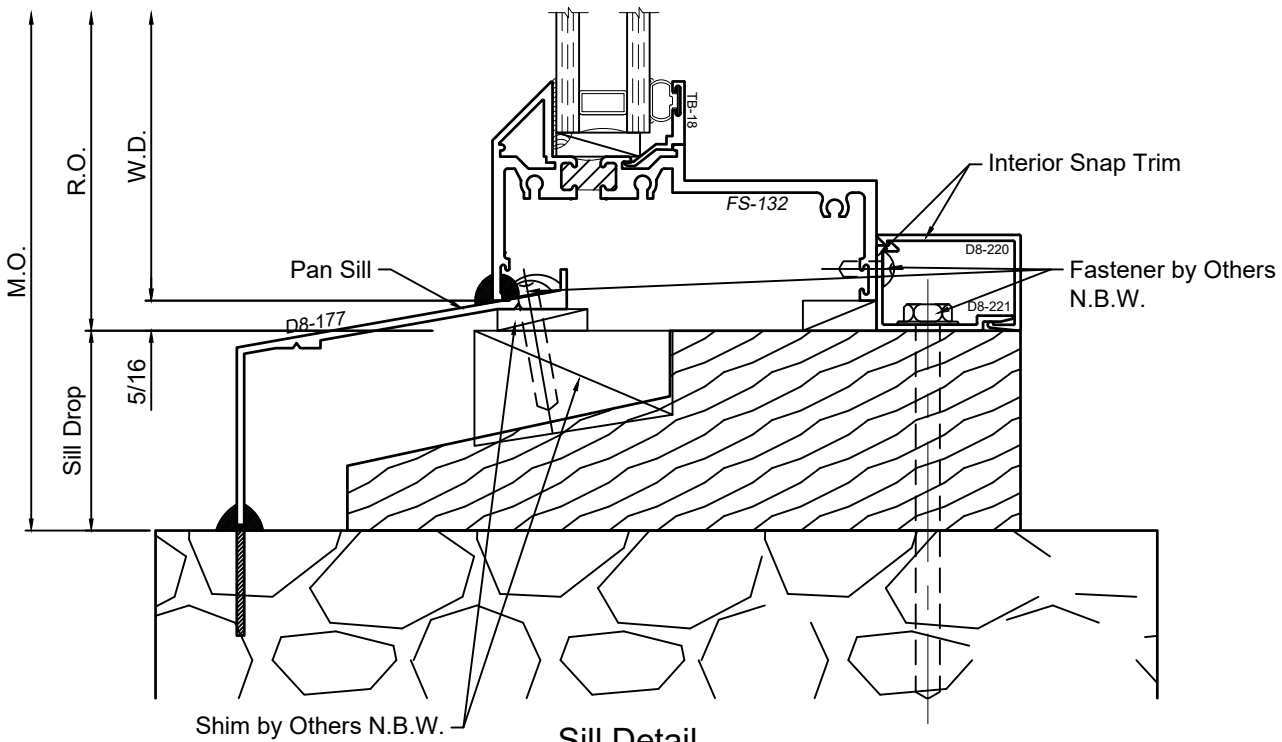

© WINCO WINDOW COMPANY, INC. 2026

SCALE 6"=1'-0"

1450S Series 4" Thermal Fixed, Casement & Projected Windows

Product Details - Trim - Panning Installation

Note: See Winco Installation Instructions for a detailed description of installation notes and procedures.

WINCO RESERVES THE RIGHT TO MODIFY OR CHANGE INFORMATION WITHIN THIS BOOK WHEN DEEMED NECESSARY FOR PRODUCT IMPROVEMENT

Note:
Typical panning system shown. Refer to "Panning and Trim" section of detail binder for all panning and interior snap trim options

SCALE 6"=1'-0"

1450S Series 4" Thermal Fixed, Casement & Projected Windows

Product Details - Trim - F-Anchor and Snap Trim Installation

Note: See Winco Installation Instructions for a detailed description of installation notes and procedures.