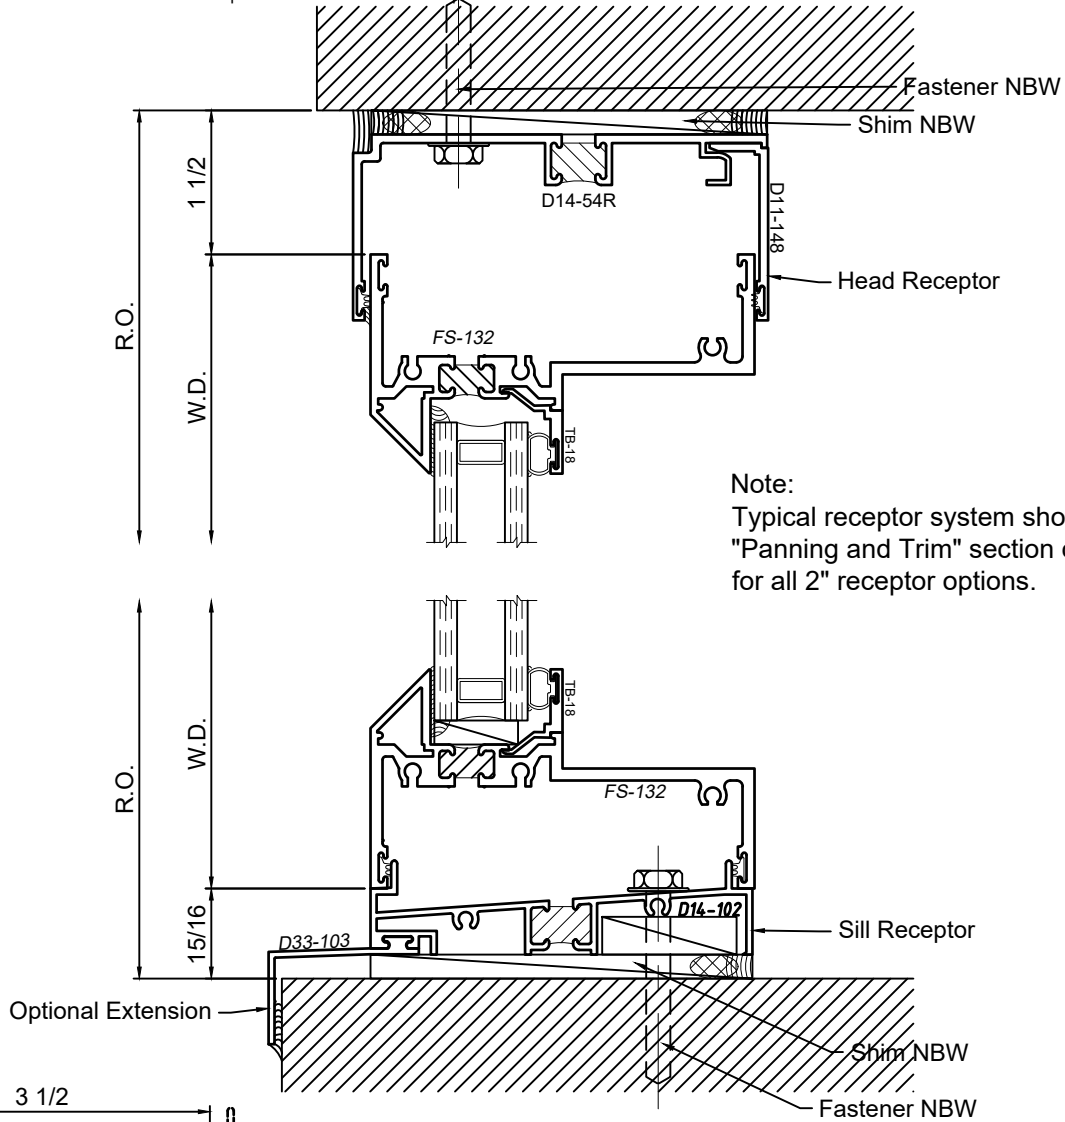

1450S Series 4" Thermal Fixed, Casement & Projected Windows

Product Details - Trim - Receptor Installation

Note: See Winco Installation Instructions for a detailed description of installation notes and procedures.

WINCO RESERVES THE RIGHT TO MODIFY OR CHANGE INFORMATION WITHIN THIS BOOK WHEN DEEMED NECESSARY FOR PRODUCT IMPROVEMENT

Note:
Typical receptor system shown. Refer to "Panning and Trim" section of detail binder for all 2" receptor options.