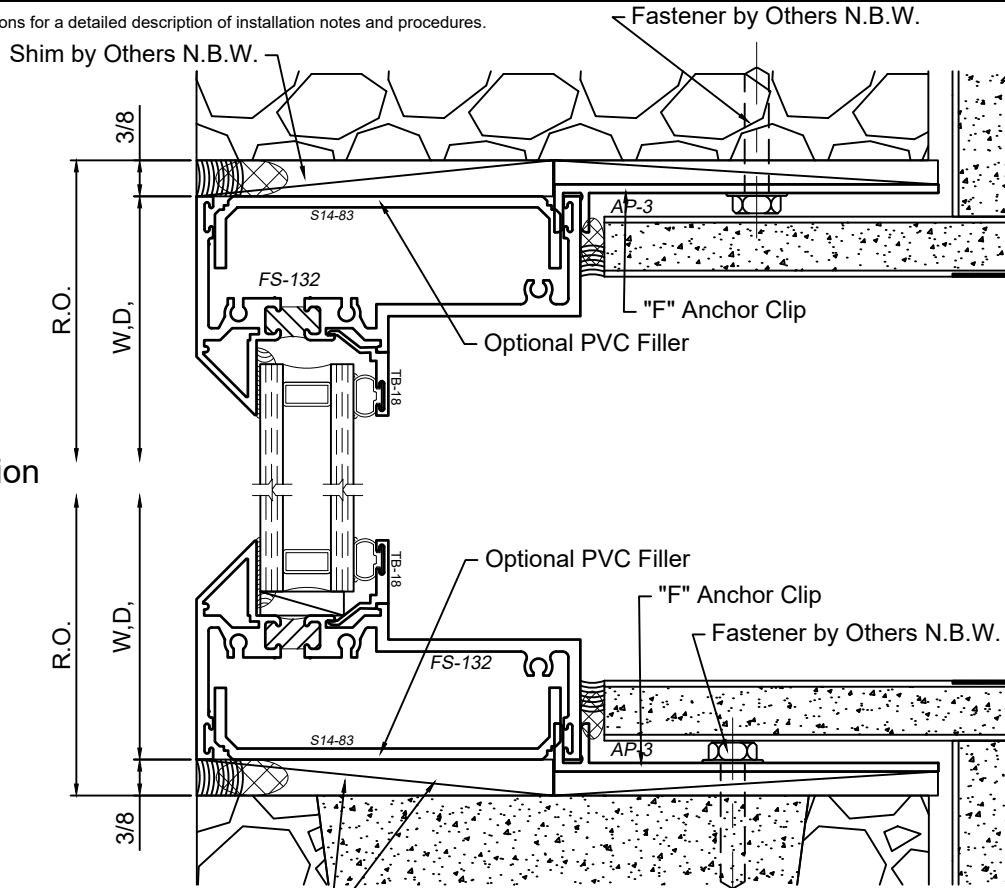

SCALE 6"=1'-0"

1450S Series 4" Thermal Fixed, Casement & Projected Windows

Product Details - Trim - F-Anchor and Snap Trim Installation

Note: See Winco Installation Instructions for a detailed description of installation notes and procedures.

WINCO RESERVES THE RIGHT TO MODIFY OR CHANGE INFORMATION WITHIN THIS BOOK WHEN DEEMED NECESSARY FOR PRODUCT IMPROVEMENT

"F" Clip Installation

Snap Trim Installation

Note:
Typical snap trim profile shown. Refer to "Panning and Trim" section of detail binder for snap trim sizes and shapes.