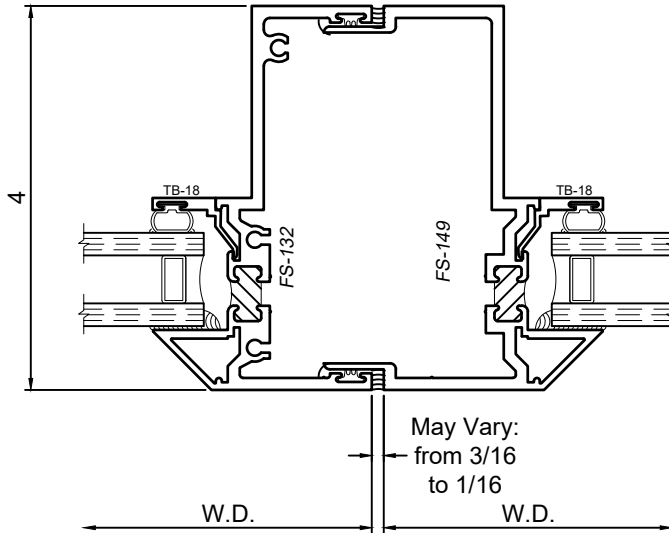

SCALE 6"=1'-0"

1450S Series 4" Thermal Fixed, Casement & Projected Windows

Product Details - Trim - F-Anchor and Snap Trim Installation

Note: See Winco Installation Instructions for a detailed description of installation notes and procedures.

WINCO RESERVES THE RIGHT TO MODIFY OR CHANGE INFORMATION WITHIN THIS BOOK WHEN DEEMED NECESSARY FOR PRODUCT IMPROVEMENT

"F" Clip Installation

Snap Trim Installation

Note:
Typical snap trim profile shown. Refer to "Panning and Trim" section of detail binder for snap trim sizes and shapes.

SCALE 6"=1'-0"

Shim by Others N.B.W.

Typical Side Stack Framing

WINCO RESERVES THE RIGHT TO MODIFY OR CHANGE INFORMATION WITHIN THIS BOOK WHEN DEEMED NECESSARY FOR PRODUCT IMPROVEMENT

Narrow Sightline Side Stack Framing

© WINCO WINDOW COMPANY, INC. 2026

SCALE 6"=1'-0"