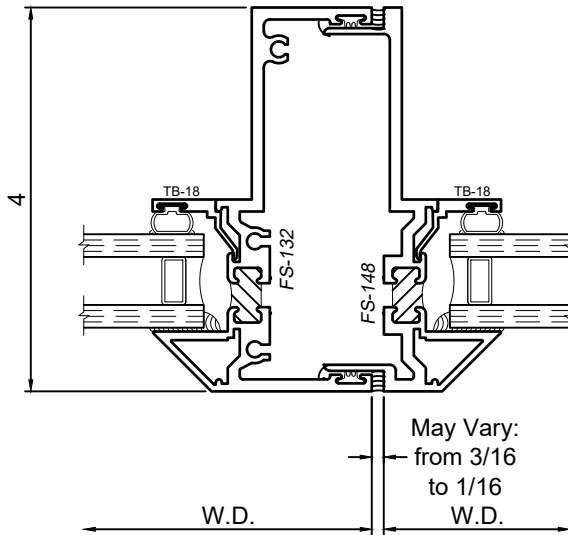

SCALE 6"=1'-0"

1450S Series 4" Thermal Fixed, Casement & Projected Windows

Product Details - Trim - F-Anchor and Snap Trim Installation

Note: See Winco Installation Instructions for a detailed description of installation notes and procedures.

WINCO RESERVES THE RIGHT TO MODIFY OR CHANGE INFORMATION WITHIN THIS BOOK WHEN DEEMED NECESSARY FOR PRODUCT IMPROVEMENT

"F" Clip Installation

Snap Trim Installation

Note:
Typical snap trim profile shown. Refer to "Panning and Trim" section of detail binder for snap trim sizes and shapes.

SCALE 6"=1'-0"

Shim by Others N.B.W.

Typical Side Stack Framing

WINCO RESERVES THE RIGHT TO MODIFY OR CHANGE INFORMATION WITHIN THIS BOOK WHEN DEEMED NECESSARY FOR PRODUCT IMPROVEMENT

Narrow Sightline Side Stack Framing

© WINCO WINDOW COMPANY, INC. 2026

SCALE 6"=1'-0"