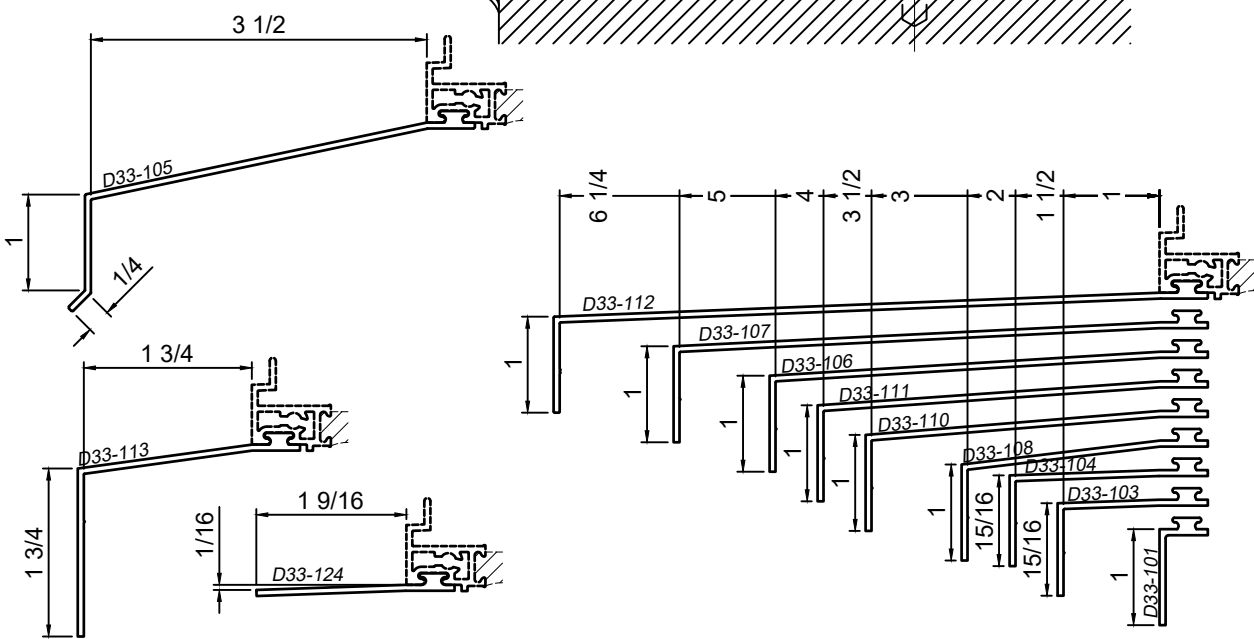

© WINCO WINDOW COMPANY, INC. 2026