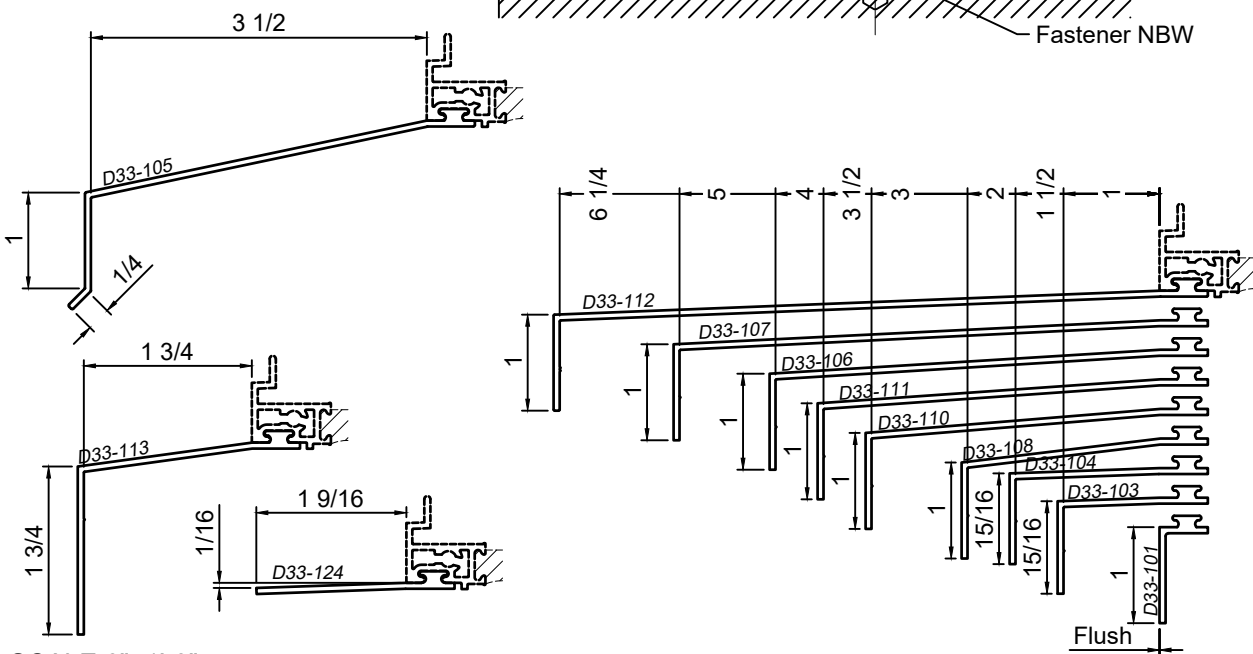

Note:
Typical receptor system shown. Refer to "Panning and Trim" section of detail binder for all 2" receptor options.

© WINCO WINDOW COMPANY, INC. 2026