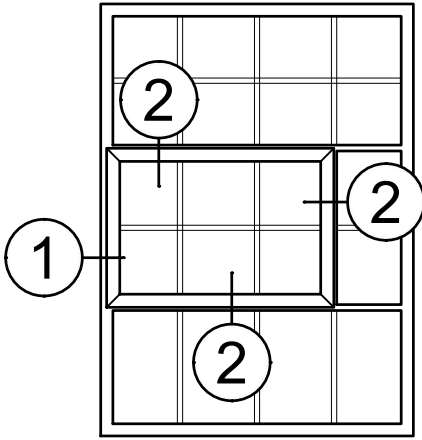

SCALE 6"=1'-0"

© WINCO WINDOW COMPANY, INC. 2026

3250 Series 3-1/4" Thermal Fixed, Casement & Projected Windows

Product Details - False Vent Options - SR-46

WINCO RESERVES THE RIGHT TO MODIFY OR CHANGE INFORMATION WITHIN THIS BOOK WHEN DEEMED NECESSARY FOR PRODUCT IMPROVEMENT