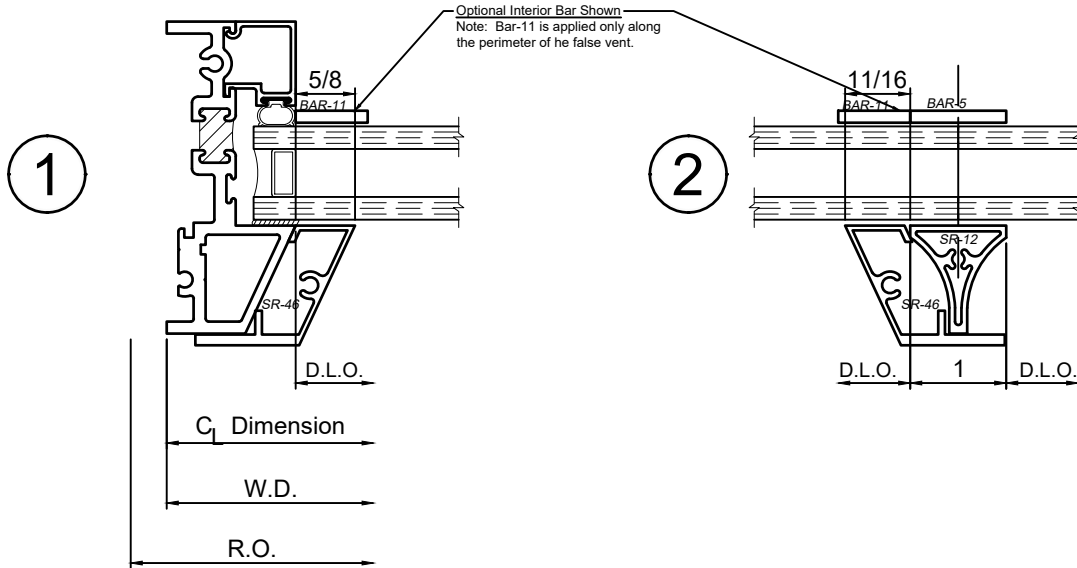

SCALE 6"=1'-0"

© WINCO WINDOW COMPANY, INC. 2026

3250 Series 3-1/4" Thermal Fixed, Casement & Projected Windows

Product Details - False Vent Options - SR-46

WINCO RESERVES THE RIGHT TO MODIFY OR CHANGE INFORMATION WITHIN THIS BOOK WHEN DEEMED NECESSARY FOR PRODUCT IMPROVEMENT

SCALE 6"=1'-0"

© WINCO WINDOW COMPANY, INC. 2026

3250 Series 3-1/4" Thermal Fixed, Casement & Projected Windows

Product Details - False Vent Options - SR-91 & SR-92

WINCO RESERVES THE RIGHT TO MODIFY OR CHANGE INFORMATION WITHIN THIS BOOK WHEN DEEMED NECESSARY FOR PRODUCT IMPROVEMENT

SCALE 6"=1'-0"

© WINCO WINDOW COMPANY, INC. 2026