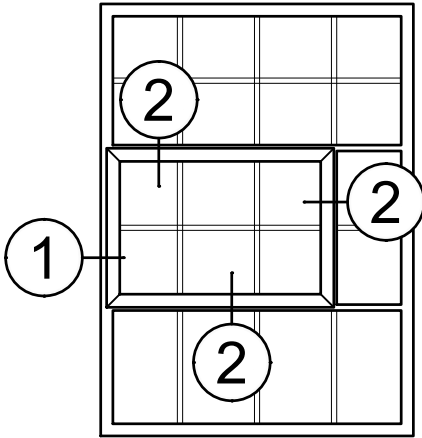

SCALE 6"=1'-0"

© WINCO WINDOW COMPANY, INC. 2026

3250 Series 3-1/4" Thermal Fixed, Casement & Projected Windows

Product Details - False Vent Options - SR-91 & SR-92

WINCO RESERVES THE RIGHT TO MODIFY OR CHANGE INFORMATION WITHIN THIS BOOK WHEN DEEMED NECESSARY FOR PRODUCT IMPROVEMENT