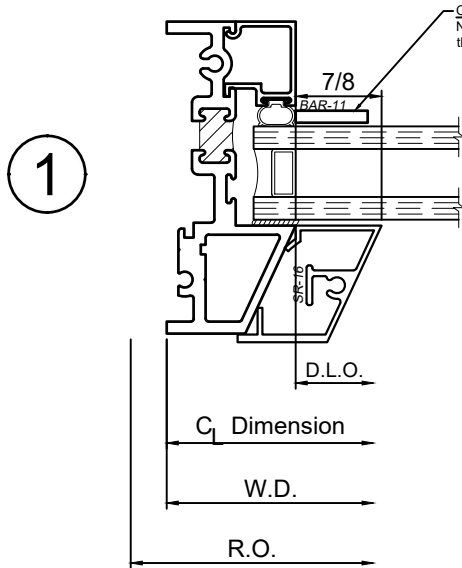

3250 Series 3-1/4" Thermal Fixed, Casement & Projected Windows

Product Details - False Vent Options - SR-16 & SR-33

WINCO RESERVES THE RIGHT TO MODIFY OR CHANGE INFORMATION WITHIN THIS BOOK WHEN DEEMED NECESSARY FOR PRODUCT IMPROVEMENT

SCALE 6"=1'-0"

© WINCO WINDOW COMPANY, INC. 2026

3250 Series 3-1/4" Thermal Fixed, Casement & Projected Windows

Product Details - False Vent Options - SR-46

WINCO RESERVES THE RIGHT TO MODIFY OR CHANGE INFORMATION WITHIN THIS BOOK WHEN DEEMED NECESSARY FOR PRODUCT IMPROVEMENT

SCALE 6"=1'-0"

© WINCO WINDOW COMPANY, INC. 2026

3250 Series 3-1/4" Thermal Fixed, Casement & Projected Windows

Product Details - False Vent Options - SR-91 & SR-92

WINCO RESERVES THE RIGHT TO MODIFY OR CHANGE INFORMATION WITHIN THIS BOOK WHEN DEEMED NECESSARY FOR PRODUCT IMPROVEMENT

SCALE 6"=1'-0"

© WINCO WINDOW COMPANY, INC. 2026