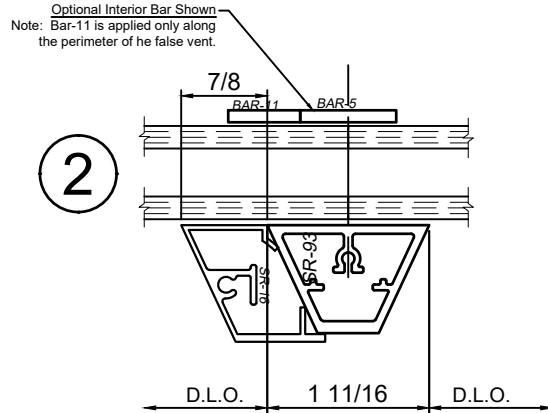

3250 Series 3-1/4" Thermal Fixed, Casement & Projected Windows

Product Details - False Vent Options - SR-16 & SR-33

WINCO RESERVES THE RIGHT TO MODIFY OR CHANGE INFORMATION WITHIN THIS BOOK WHEN DEEMED NECESSARY FOR PRODUCT IMPROVEMENT

SCALE 6"=1'-0"

© WINCO WINDOW COMPANY, INC. 2026

3250 Series 3-1/4" Thermal Fixed, Casement & Projected Windows

Product Details - False Vent Options - SR-46

WINCO RESERVES THE RIGHT TO MODIFY OR CHANGE INFORMATION WITHIN THIS BOOK WHEN DEEMED NECESSARY FOR PRODUCT IMPROVEMENT

SCALE 6"=1'-0"

© WINCO WINDOW COMPANY, INC. 2026

3250 Series 3-1/4" Thermal Fixed, Casement & Projected Windows

Product Details - False Vent Options - SR-91 & SR-92

WINCO RESERVES THE RIGHT TO MODIFY OR CHANGE INFORMATION WITHIN THIS BOOK WHEN DEEMED NECESSARY FOR PRODUCT IMPROVEMENT

SCALE 6"=1'-0"

© WINCO WINDOW COMPANY, INC. 2026