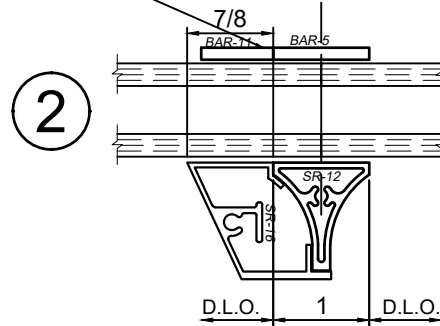

3250 Series 3-1/4" Thermal Fixed, Casement & Projected Windows

Product Details - False Vent Options - SR-16 & SR-33

WINCO RESERVES THE RIGHT TO MODIFY OR CHANGE INFORMATION WITHIN THIS BOOK WHEN DEEMED NECESSARY FOR PRODUCT IMPROVEMENT

SCALE 6"=1'-0"

© WINCO WINDOW COMPANY, INC. 2026

3250 Series 3-1/4" Thermal Fixed, Casement & Projected Windows

Product Details - False Vent Options - SR-46

WINCO RESERVES THE RIGHT TO MODIFY OR CHANGE INFORMATION WITHIN THIS BOOK WHEN DEEMED NECESSARY FOR PRODUCT IMPROVEMENT

SCALE 6"=1'-0"

© WINCO WINDOW COMPANY, INC. 2026

3250 Series 3-1/4" Thermal Fixed, Casement & Projected Windows

Product Details - False Vent Options - SR-91 & SR-92

WINCO RESERVES THE RIGHT TO MODIFY OR CHANGE INFORMATION WITHIN THIS BOOK WHEN DEEMED NECESSARY FOR PRODUCT IMPROVEMENT

SCALE 6"=1'-0"

© WINCO WINDOW COMPANY, INC. 2026