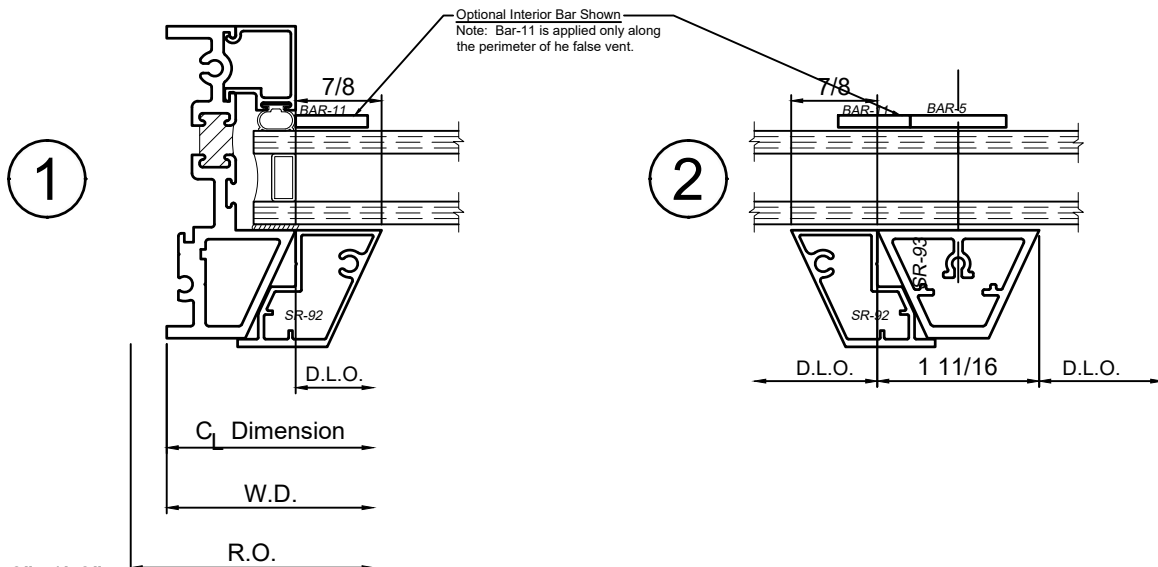

SCALE 6"=1'-0"

© WINCO WINDOW COMPANY, INC. 2026

3250 Series 3-1/4" Thermal Fixed, Casement & Projected Windows

Product Details - False Vent Options - SR-91 & SR-92

WINCO RESERVES THE RIGHT TO MODIFY OR CHANGE INFORMATION WITHIN THIS BOOK WHEN DEEMED NECESSARY FOR PRODUCT IMPROVEMENT

SCALE 6"=1'-0"

© WINCO WINDOW COMPANY, INC. 2026