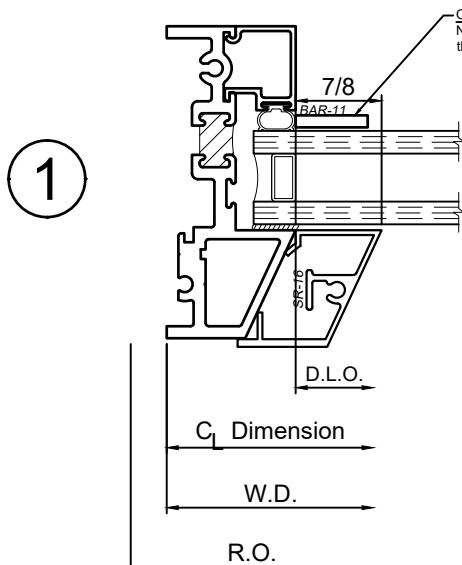

3250 Series 3-1/4" Thermal Fixed, Casement & Projected Windows

Product Details - False Vent Options - SR-16 & SR-33

WINCO RESERVES THE RIGHT TO MODIFY OR CHANGE INFORMATION WITHIN THIS BOOK WHEN DEEMED NECESSARY FOR PRODUCT IMPROVEMENT

SCALE 6"=1'-0"

© WINCO WINDOW COMPANY, INC. 2026

3250 Series 3-1/4" Thermal Fixed, Casement & Projected Windows

Product Details - False Vent Options - SR-46

WINCO RESERVES THE RIGHT TO MODIFY OR CHANGE INFORMATION WITHIN THIS BOOK WHEN DEEMED NECESSARY FOR PRODUCT IMPROVEMENT

SCALE 6"=1'-0"

© WINCO WINDOW COMPANY, INC. 2026

3250 Series 3-1/4" Thermal Fixed, Casement & Projected Windows

Product Details - False Vent Options - SR-91 & SR-92

WINCO RESERVES THE RIGHT TO MODIFY OR CHANGE INFORMATION WITHIN THIS BOOK WHEN DEEMED NECESSARY FOR PRODUCT IMPROVEMENT

SCALE 6"=1'-0"

© WINCO WINDOW COMPANY, INC. 2026