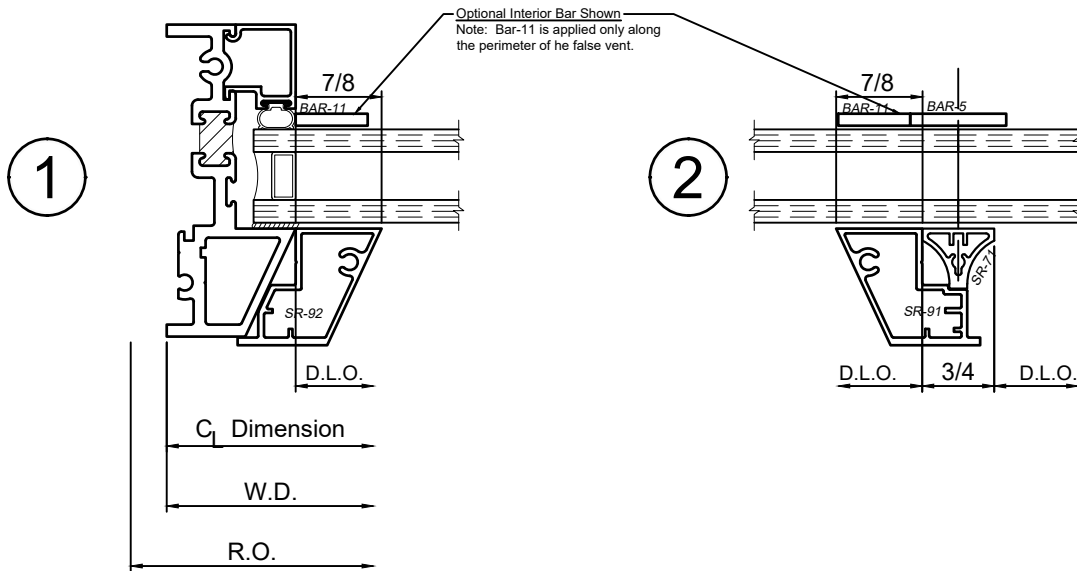

SCALE 6"=1'-0"

© WINCO WINDOW COMPANY, INC. 2026

3250 Series 3-1/4" Thermal Fixed, Casement & Projected Windows

Product Details - False Vent Options - SR-91 & SR-92

WINCO RESERVES THE RIGHT TO MODIFY OR CHANGE INFORMATION WITHIN THIS BOOK WHEN DEEMED NECESSARY FOR PRODUCT IMPROVEMENT

SCALE 6"=1'-0"

© WINCO WINDOW COMPANY, INC. 2026