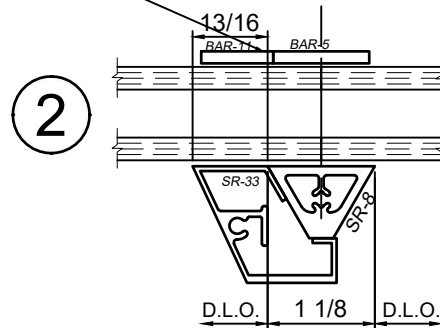

3250 Series 3-1/4" Thermal Fixed, Casement & Projected Windows

Product Details - False Vent Options - SR-16 & SR-33

WINCO RESERVES THE RIGHT TO MODIFY OR CHANGE INFORMATION WITHIN THIS BOOK WHEN DEEMED NECESSARY FOR PRODUCT IMPROVEMENT

SCALE 6"=1'-0"

© WINCO WINDOW COMPANY, INC. 2026

3250 Series 3-1/4" Thermal Fixed, Casement & Projected Windows

Product Details - False Vent Options - SR-46

WINCO RESERVES THE RIGHT TO MODIFY OR CHANGE INFORMATION WITHIN THIS BOOK WHEN DEEMED NECESSARY FOR PRODUCT IMPROVEMENT

SCALE 6"=1'-0"

© WINCO WINDOW COMPANY, INC. 2026

3250 Series 3-1/4" Thermal Fixed, Casement & Projected Windows

Product Details - False Vent Options - SR-91 & SR-92

WINCO RESERVES THE RIGHT TO MODIFY OR CHANGE INFORMATION WITHIN THIS BOOK WHEN DEEMED NECESSARY FOR PRODUCT IMPROVEMENT

SCALE 6"=1'-0"

© WINCO WINDOW COMPANY, INC. 2026