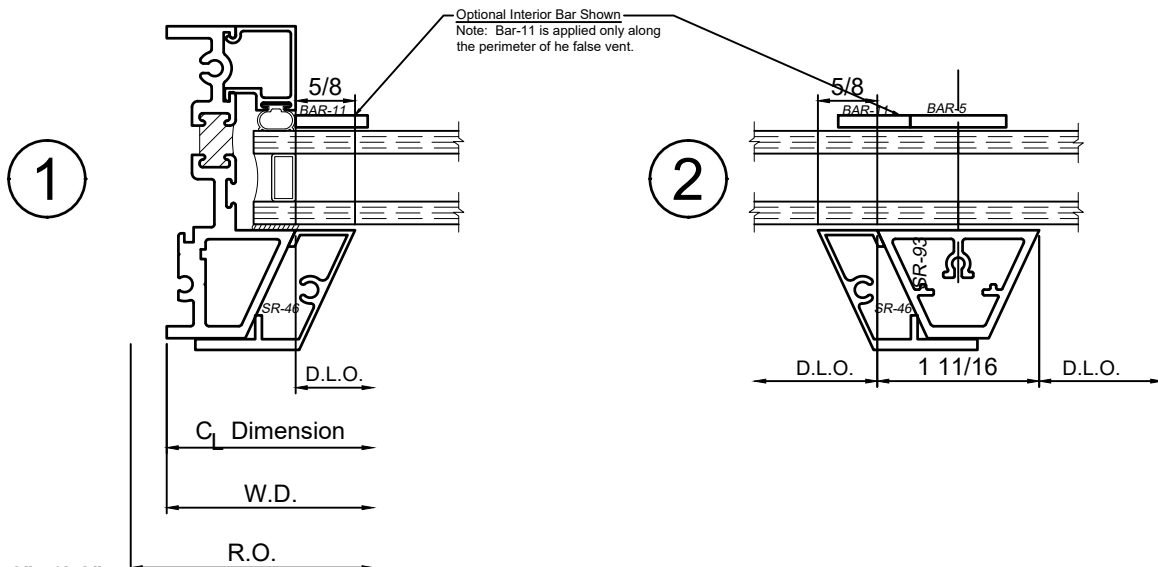

SCALE 6"=1'-0"

© WINCO WINDOW COMPANY, INC. 2026

3250 Series 3-1/4" Thermal Fixed, Casement & Projected Windows

Product Details - False Vent Options - SR-46

WINCO RESERVES THE RIGHT TO MODIFY OR CHANGE INFORMATION WITHIN THIS BOOK WHEN DEEMED NECESSARY FOR PRODUCT IMPROVEMENT

SCALE 6"=1'-0"

© WINCO WINDOW COMPANY, INC. 2026

3250 Series 3-1/4" Thermal Fixed, Casement & Projected Windows

Product Details - False Vent Options - SR-91 & SR-92

WINCO RESERVES THE RIGHT TO MODIFY OR CHANGE INFORMATION WITHIN THIS BOOK WHEN DEEMED NECESSARY FOR PRODUCT IMPROVEMENT

SCALE 6"=1'-0"

© WINCO WINDOW COMPANY, INC. 2026