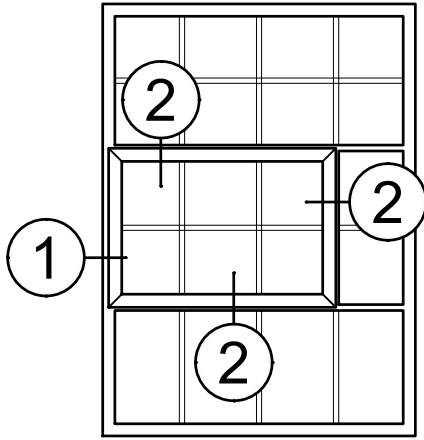

3250 Series 3-1/4" Thermal Fixed, Casement & Projected Windows

Product Details - False Vent Options - SR-16 & SR-33

WINCO RESERVES THE RIGHT TO MODIFY OR CHANGE INFORMATION WITHIN THIS BOOK WHEN DEEMED NECESSARY FOR PRODUCT IMPROVEMENT

SCALE 6"=1'-0"

© WINCO WINDOW COMPANY, INC. 2026

3250 Series 3-1/4" Thermal Fixed, Casement & Projected Windows

Product Details - False Vent Options - SR-46

WINCO RESERVES THE RIGHT TO MODIFY OR CHANGE INFORMATION WITHIN THIS BOOK WHEN DEEMED NECESSARY FOR PRODUCT IMPROVEMENT

SCALE 6"=1'-0"

© WINCO WINDOW COMPANY, INC. 2026