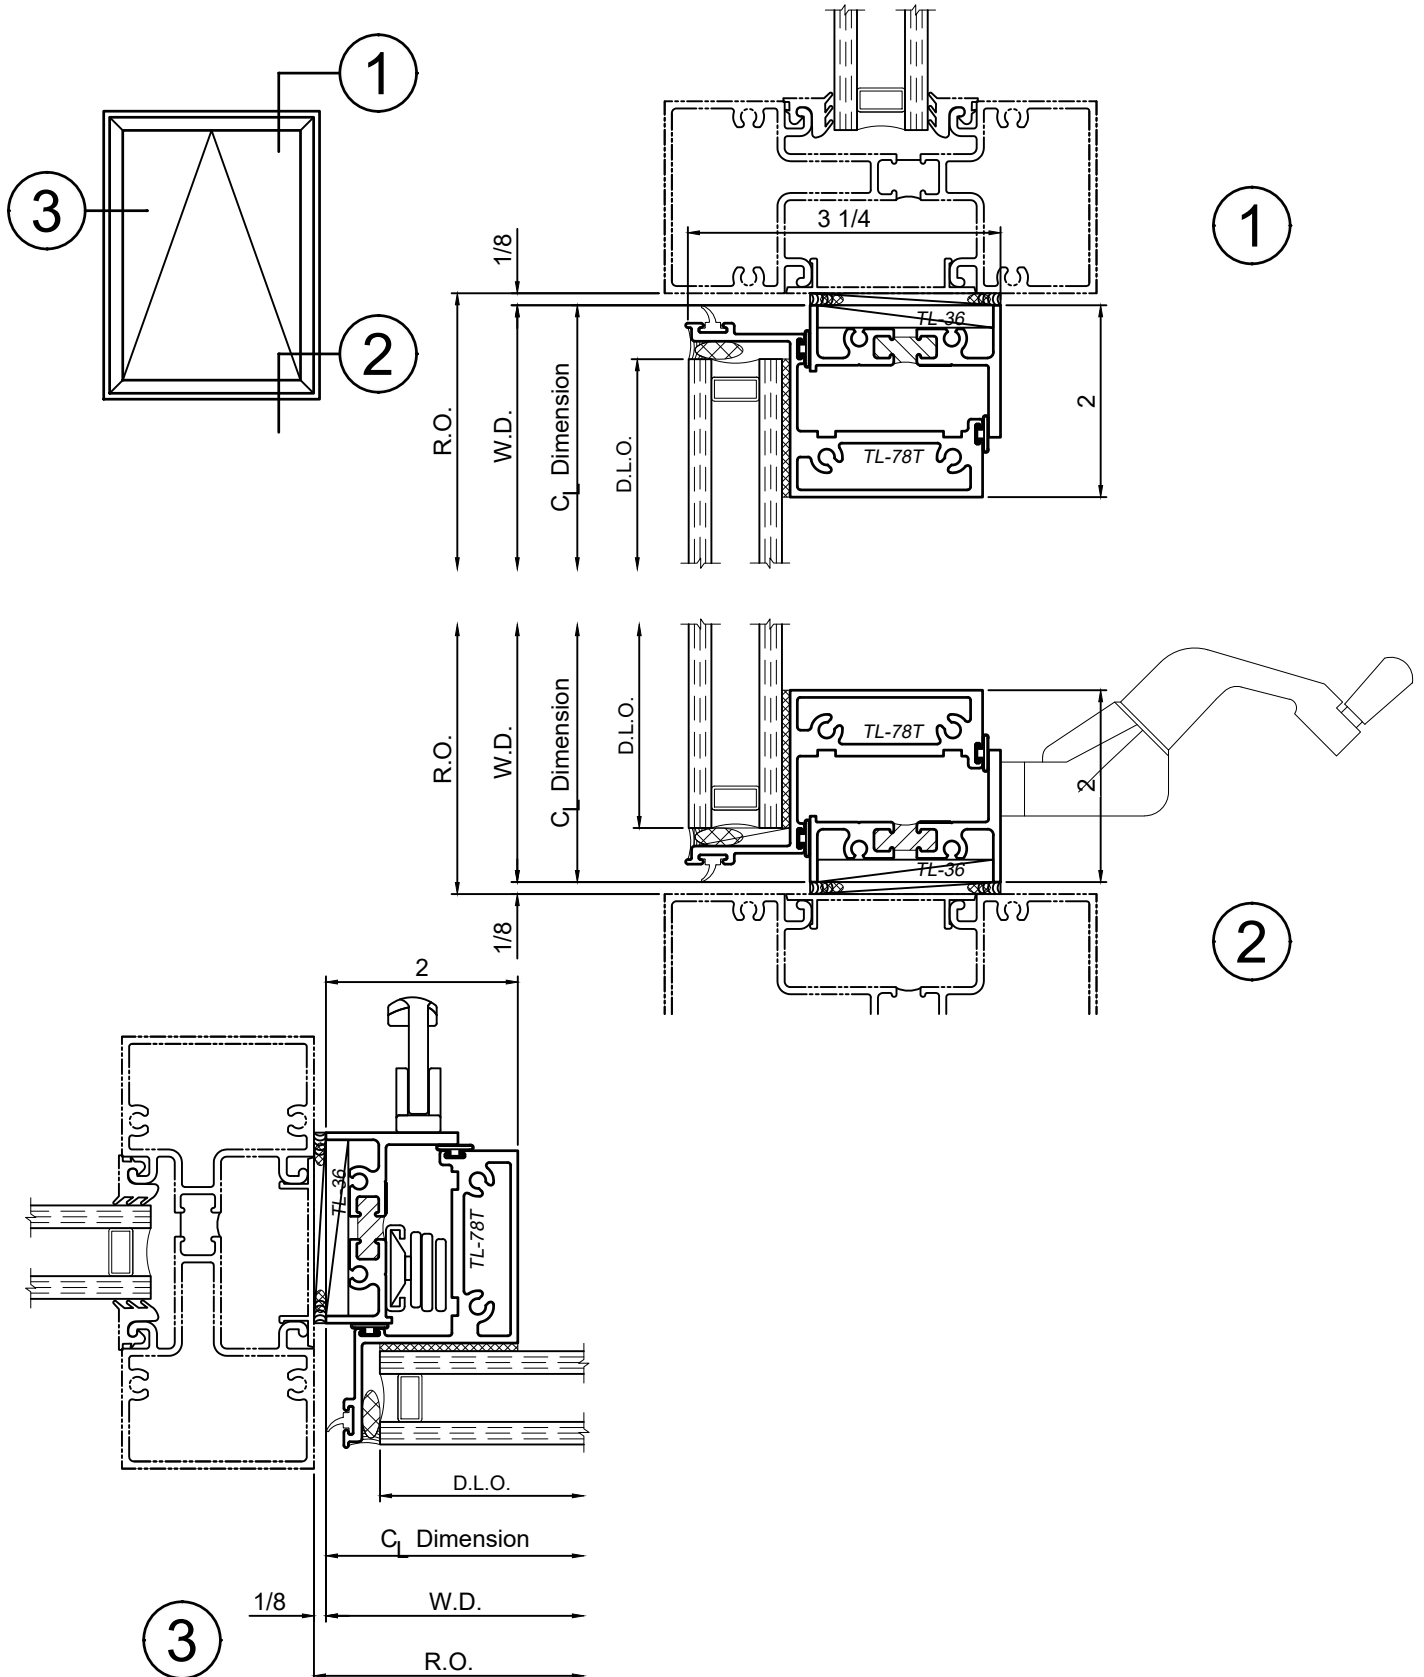

# 3325 Series 3-1/4" Thermal Casement & Projected Windows

## Product Details - Storefront - PO Awning w/ Roto Operator

Note: Multiple configurations of this window system are available. Refer to the WINCO website for additional options or contact your local WINCO Sales Representative for information.

WINCO RESERVES THE RIGHT TO MODIFY OR CHANGE INFORMATION WITHIN THIS BOOK WHEN DEEMED NECESSARY FOR PRODUCT IMPROVEMENT

© WINCO WINDOW COMPANY, INC. 2026

SCALE 6"=1'-0"