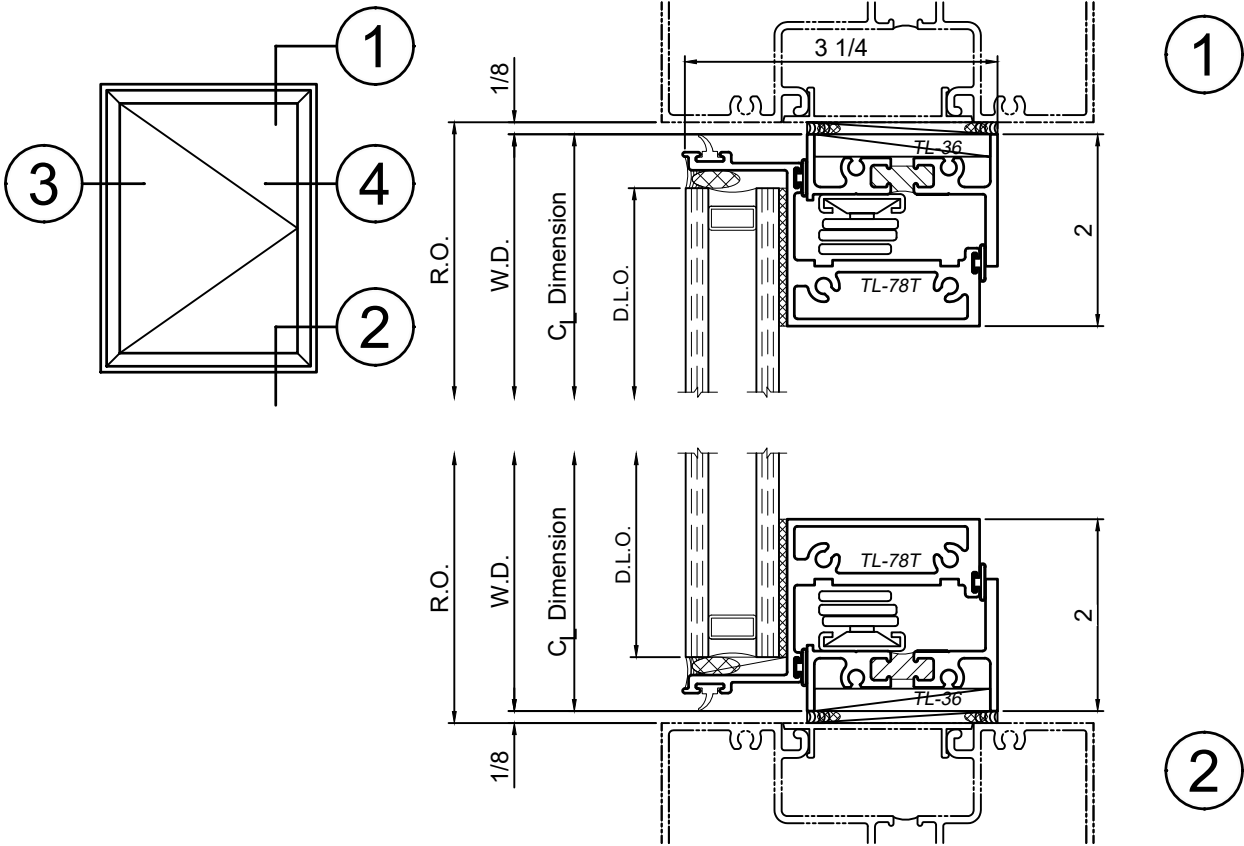

# 3325 Series 3-1/4" Thermal Casement & Projected Windows

WINCO RESERVES THE RIGHT TO MODIFY OR CHANGE INFORMATION WITHIN THIS BOOK WHEN DEEMED NECESSARY FOR PRODUCT IMPROVEMENT

© WINCO WINDOW COMPANY, INC. 2026

SCALE 6"=1'-0"