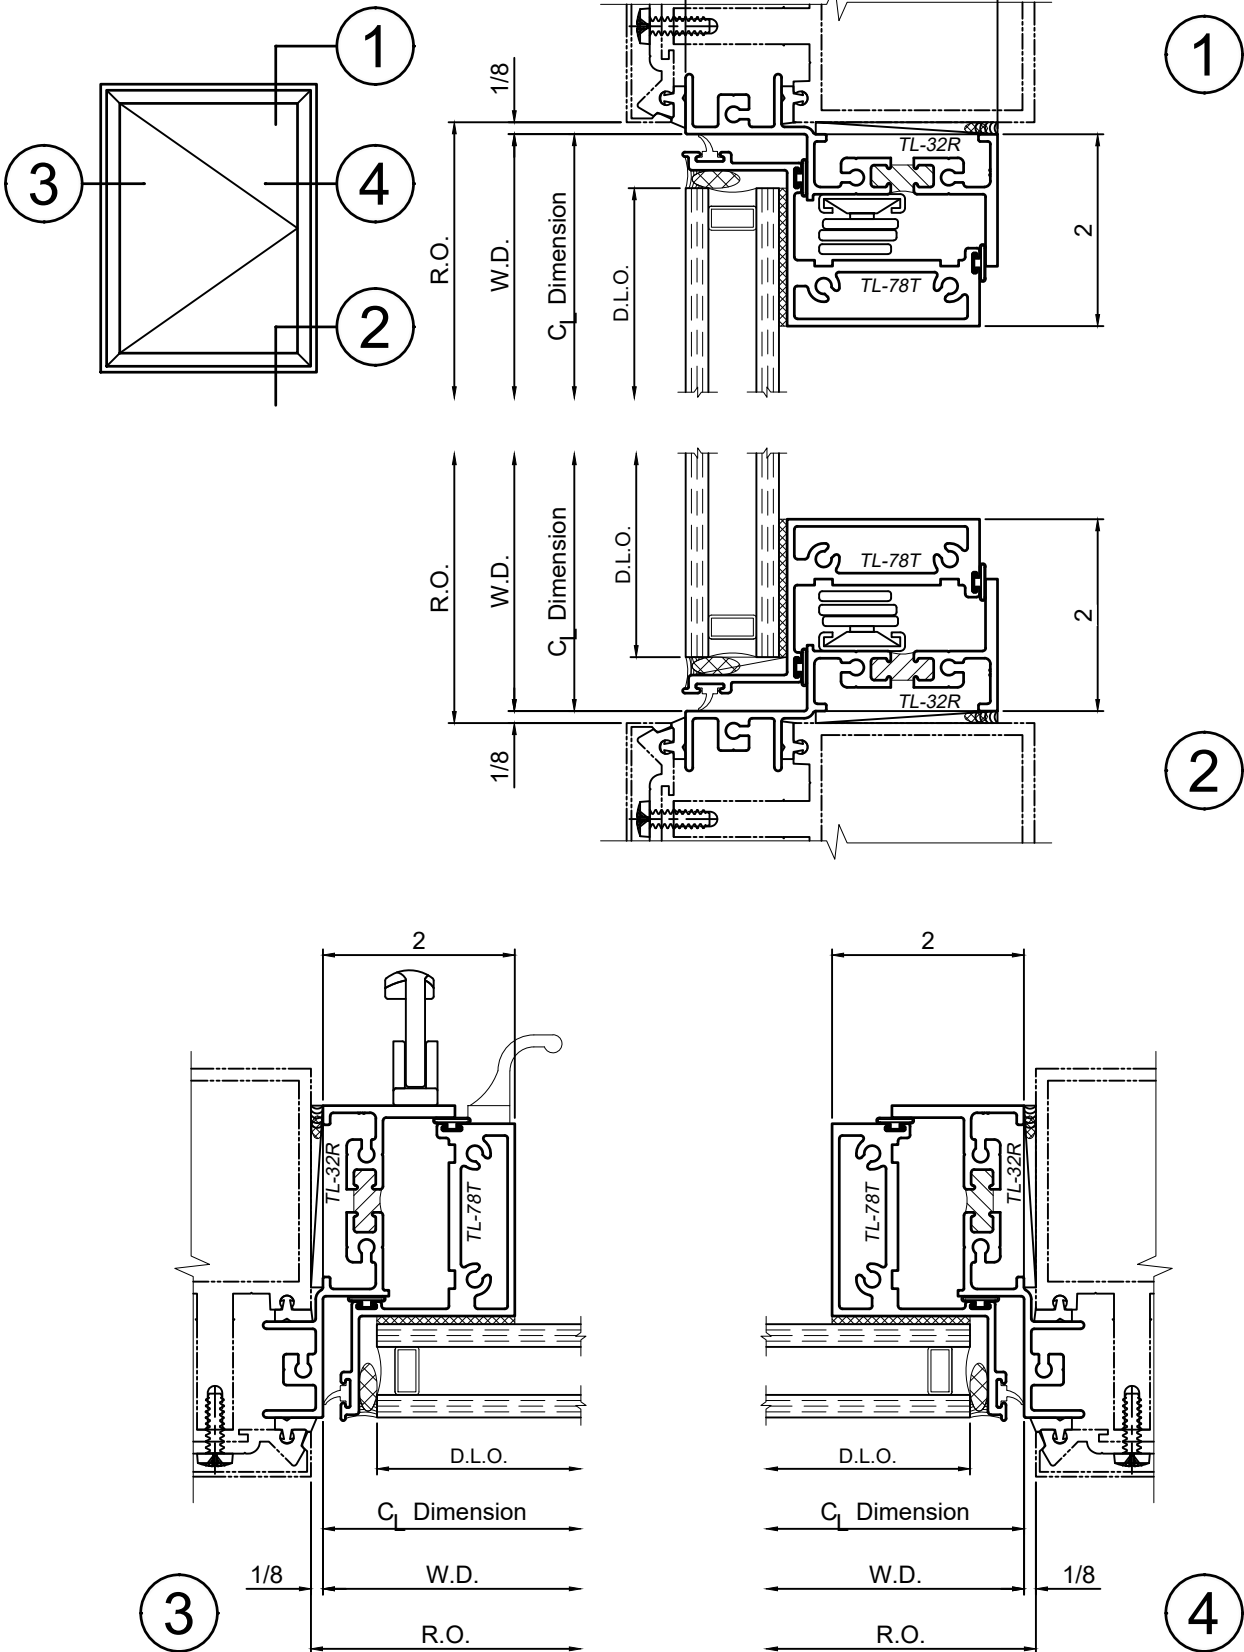

3325 Series 3-1/4" Thermal Casement & Projected Windows

Product Details - Curtain Wall - Outswing Casement

Note: Multiple configurations of this window system are available. Refer to the WINCO website for additional options or contact your local WINCO Sales Representative for information.

WINCO RESERVES THE RIGHT TO MODIFY OR CHANGE INFORMATION WITHIN THIS BOOK WHEN DEEMED NECESSARY FOR PRODUCT IMPROVEMENT

SCALE 6"=1'-0"