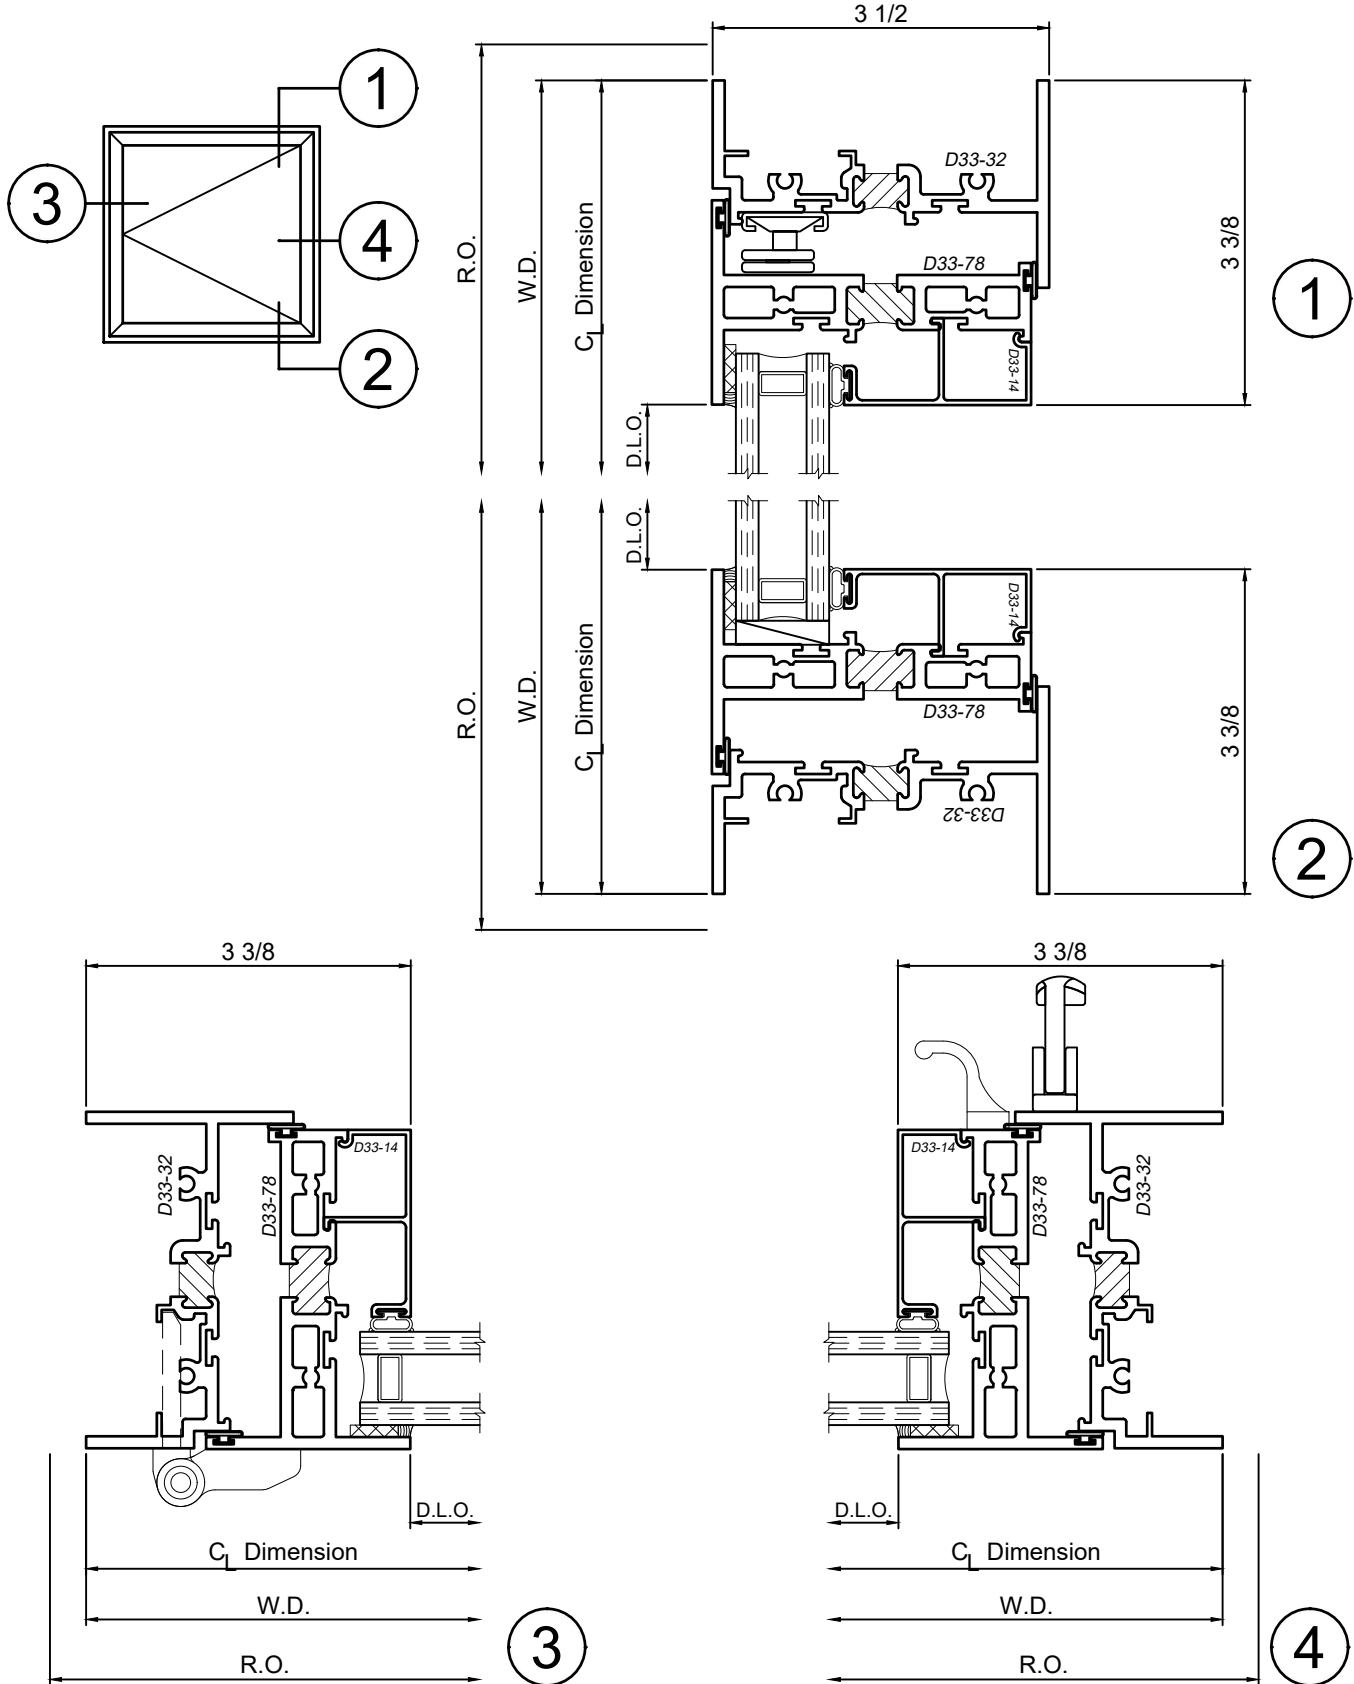

3350 Series 3-1/2" Thermal Fixed, Casement & Projected Windows

Product Details - Outswing Casement

Note: Multiple configurations of this window system are available. Refer to the WINCO website for additional options or contact your local WINCO Sales Representative for information.

WINCO RESERVES THE RIGHT TO MODIFY OR CHANGE INFORMATION WITHIN THIS BOOK WHEN DEEMED NECESSARY FOR PRODUCT IMPROVEMENT

© WINCO WINDOW COMPANY, INC. 2026

SCALE 6"=1'-0"