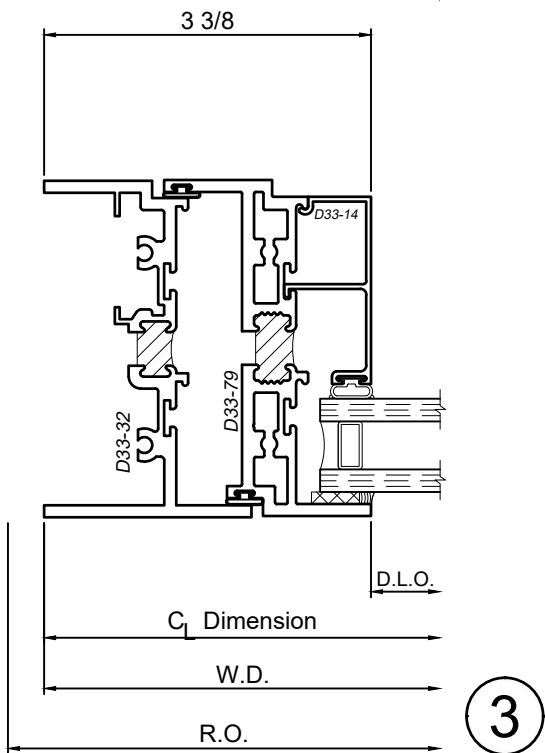

# 3350 Series 3-1/2" Thermal Fixed, Casement & Projected Windows

WINCO RESERVES THE RIGHT TO MODIFY OR CHANGE INFORMATION WITHIN THIS BOOK WHEN DEEMED NECESSARY FOR PRODUCT IMPROVEMENT

© WINCO WINDOW COMPANY, INC. 2026

SCALE 6"=1'-0"