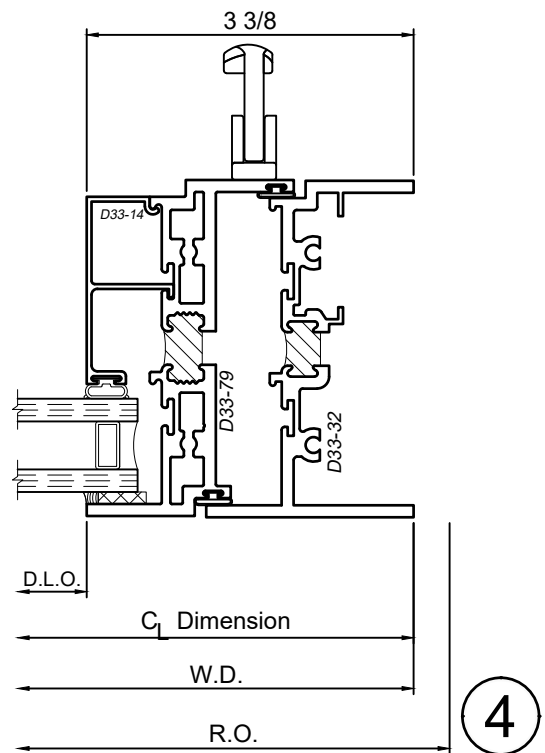

# 3350 Series 3-1/2" Thermal Fixed, Casement & Projected Windows

WINCO RESERVES THE RIGHT TO MODIFY OR CHANGE INFORMATION WITHIN THIS BOOK WHEN DEEMED NECESSARY FOR PRODUCT IMPROVEMENT

© WINCO WINDOW COMPANY, INC. 2026

SCALE 6"=1'-0"