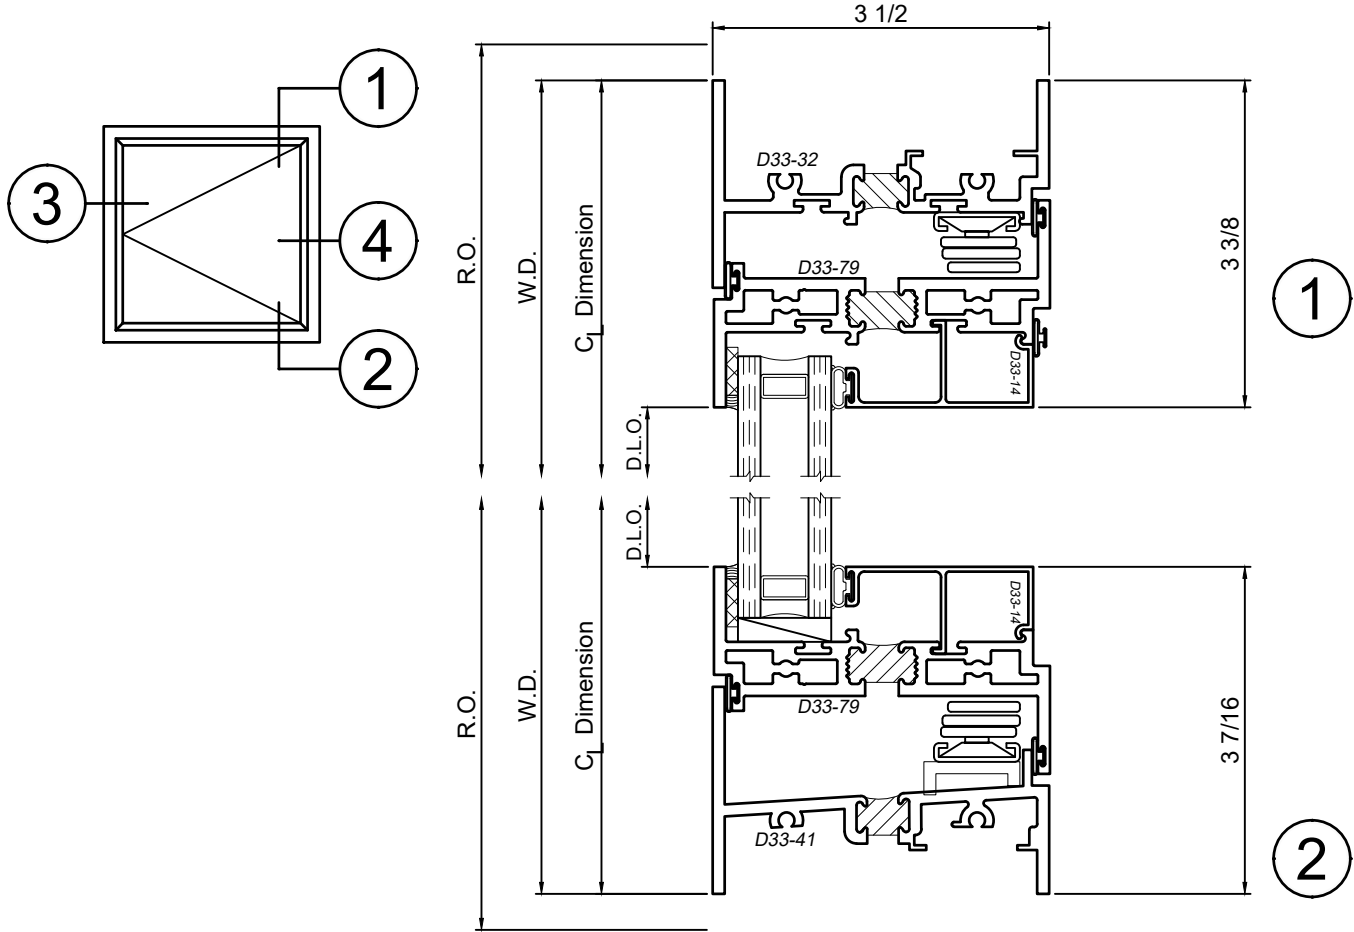

# 3350 Series 3-1/2" Thermal Fixed, Casement & Projected Windows

WINCO RESERVES THE RIGHT TO MODIFY OR CHANGE INFORMATION WITHIN THIS BOOK WHEN DEEMED NECESSARY FOR PRODUCT IMPROVEMENT

© WINCO WINDOW COMPANY, INC. 2026

SCALE 6"=1'-0"