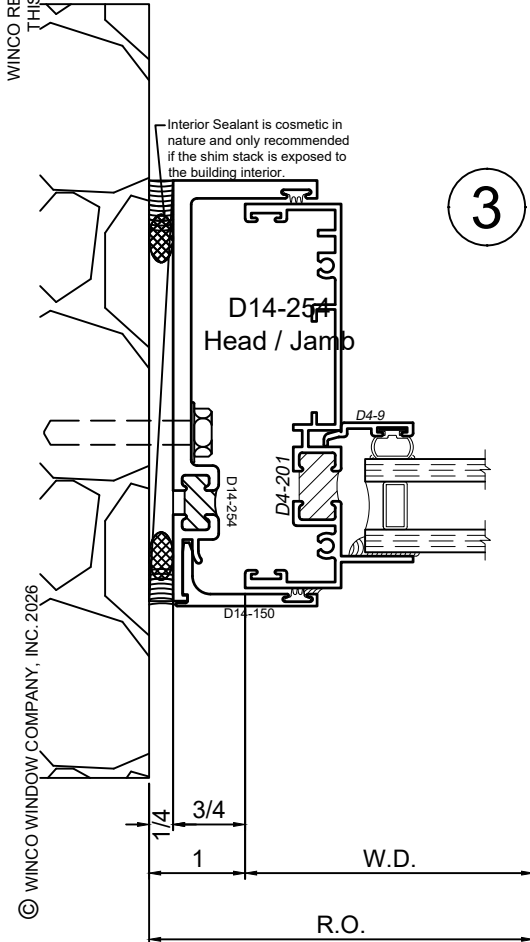

SCALE 6"=1'-0"

Receptor Sections - 3410 Series

Product Details - Head / Jamb Receptors and Sub-Sills

Note: Trim shown is a sampling of WINCO's offering. Not all shapes are held in stock and minimum quantity order may be required. Consult your local WINCO sales representative for other trims available. It is WINCO's recommendation to install all trim and materials per WINCO's installation instructions.