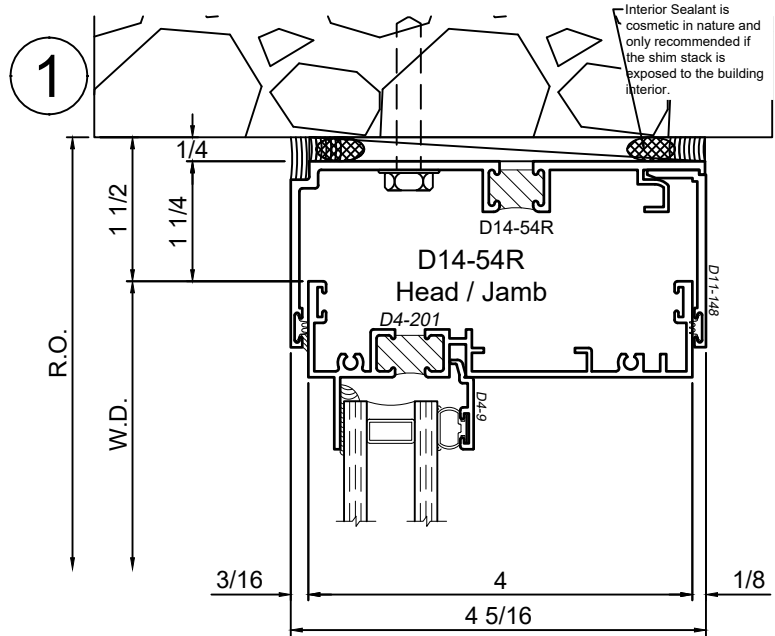

Receptor Sections - 3410 Series

Product Details - Head / Jamb Receptors and Sub-Sills

Note: Trim shown is a sampling of WINCO's offering. Not all shapes are held in stock and minimum quantity order may be required. Consult your local WINCO sales representative for other trims available. It is WINCO's recommendation to install all trim and materials per WINCO's installation instructions.

SCALE 6"=1'-0"

© WINCO WINDOW COMPANY, INC. 2026

Receptor Sections - 3410 Series

Product Details - Rapid Receptor Head / Jamb & Sub-Sill

Note: Trim shown is a sampling of WINCO's offering. Not all shapes are held in stock and minimum quantity order may be required. Consult your local WINCO sales representative for other trims available. It is WINCO's recommendation to install all trim and materials per WINCO's installation instructions.

SCALE 6"=1'-0"

Receptor Sections - 3410 Series

Product Details - Head / Jamb Receptors and Sub-Sills

Note: Trim shown is a sampling of WINCO's offering. Not all shapes are held in stock and minimum quantity order may be required. Consult your local WINCO sales representative for other trims available. It is WINCO's recommendation to install all trim and materials per WINCO's installation instructions.

3

2

SCALE 6"=1'-0"