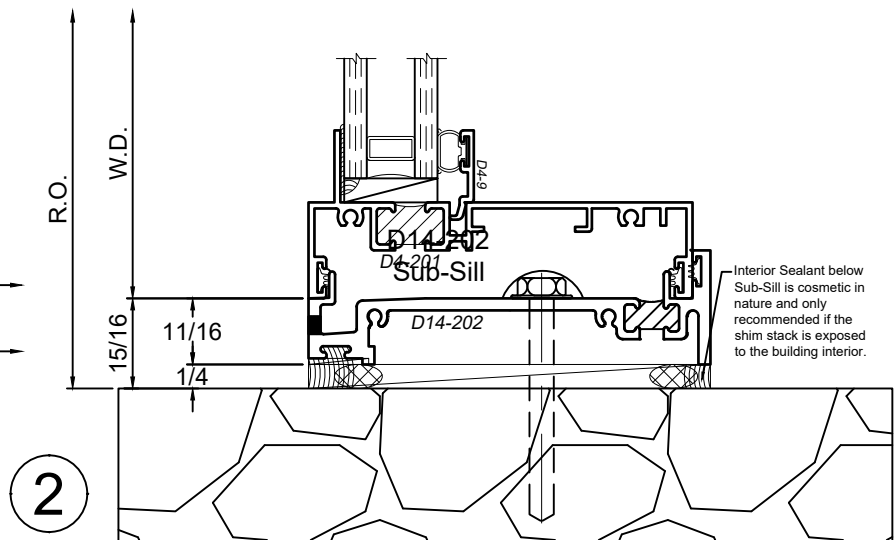

See 1450 / 1450S / 3410 / 4410 / 4410S / 4500 / 4500S Window Section(s) for possible window frame configurations.