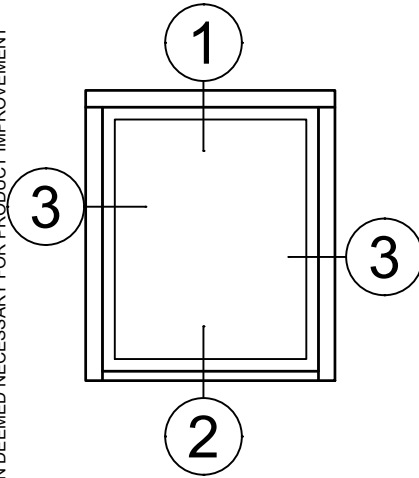

Receptor Sections - 3410 Series

Product Details - Rapid Receptor Head / Jamb & Sub-Sill

Note: Trim shown is a sampling of WINCO's offering. Not all shapes are held in stock and minimum quantity order may be required. Consult your local WINCO sales representative for other trims available. It is WINCO's recommendation to install all trim and materials per WINCO's installation instructions.

WINCO RESERVES THE RIGHT TO MODIFY OR CHANGE INFORMATION WITHIN THIS BOOK WHEN DEEMED NECESSARY FOR PRODUCT IMPROVEMENT