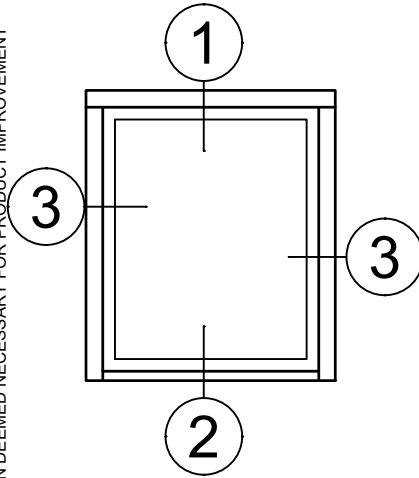

Receptor Sections - 3410 Series

Product Details - Head / Jamb Receptors and Sub-Sills

Note: Trim shown is a sampling of WINCO's offering. Not all shapes are held in stock and minimum quantity order may be required. Consult your local WINCO sales representative for other trims available. It is WINCO's recommendation to install all trim and materials per WINCO's installation instructions.

WINCO RESERVES THE RIGHT TO MODIFY OR CHANGE INFORMATION WITHIN THIS BOOK WHEN DEEMED NECESSARY FOR PRODUCT IMPROVEMENT

© WINCO WINDOW COMPANY, INC. 2026