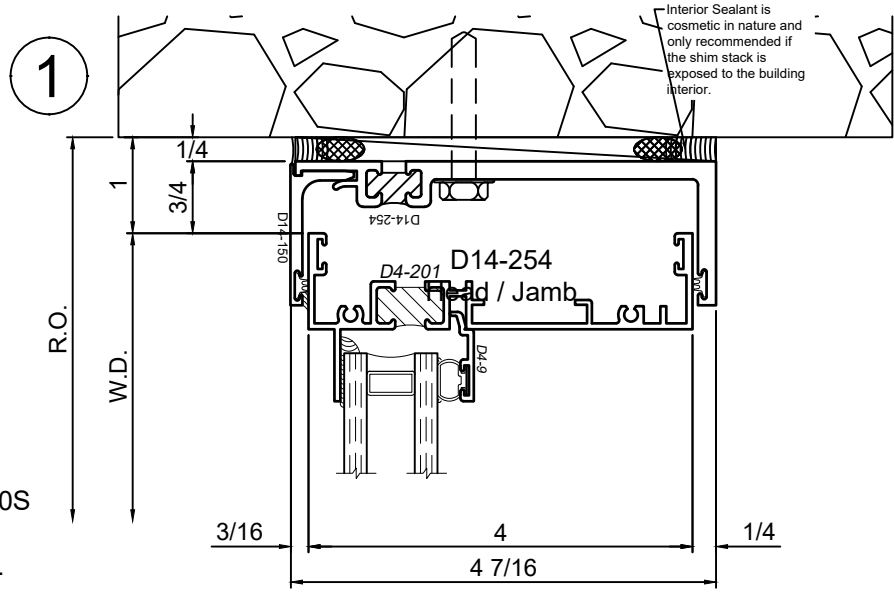

SCALE 6"=1'-0"

Receptor Sections - 3410 Series

Product Details - Head / Jamb Receptors and Sub-Sills

Note: Trim shown is a sampling of WINCO's offering. Not all shapes are held in stock and minimum quantity order may be required. Consult your local WINCO sales representative for other trims available. It is WINCO's recommendation to install all trim and materials per WINCO's installation instructions.