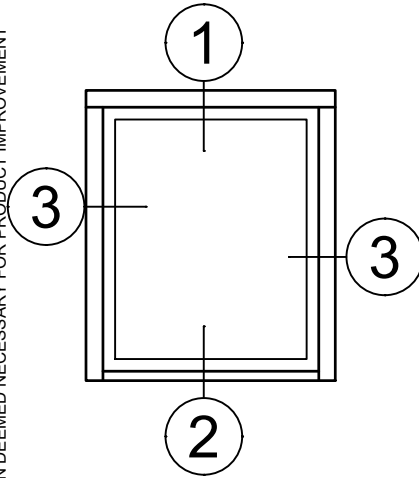

Receptor Sections - 3410 Series

Product Details - Head / Jamb Receptors and Sub-Sills

Note: Trim shown is a sampling of WINCO's offering. Not all shapes are held in stock and minimum quantity order may be required. Consult your local WINCO sales representative for other trims available. It is WINCO's recommendation to install all trim and materials per WINCO's installation instructions.

WINCO RESERVES THE RIGHT TO MODIFY OR CHANGE INFORMATION WITHIN THIS BOOK WHEN DEEMED NECESSARY FOR PRODUCT IMPROVEMENT