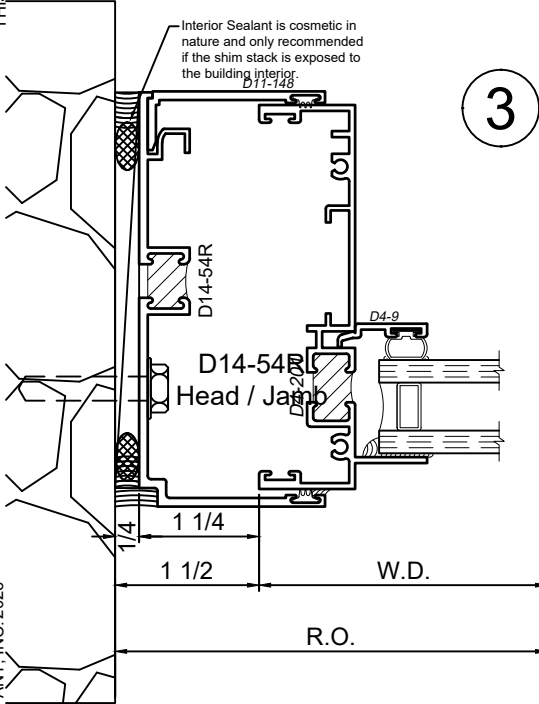

Receptor Sections - 3410 Series

Product Details - Head / Jamb Receptors and Sub-Sills

Note: Trim shown is a sampling of WINCO's offering. Not all shapes are held in stock and minimum quantity order may be required. Consult your local WINCO sales representative for other trims available. It is WINCO's recommendation to install all trim and materials per WINCO's installation instructions.

SCALE 6"=1'-0"

© WINCO WINDOW COMPANY, INC. 2026

Receptor Sections - 3410 Series

Product Details - Rapid Receptor Head / Jamb & Sub-Sill

Note: Trim shown is a sampling of WINCO's offering. Not all shapes are held in stock and minimum quantity order may be required. Consult your local WINCO sales representative for other trims available. It is WINCO's recommendation to install all trim and materials per WINCO's installation instructions.

SCALE 6"=1'-0"

Receptor Sections - 3410 Series

Product Details - Head / Jamb Receptors and Sub-Sills

Note: Trim shown is a sampling of WINCO's offering. Not all shapes are held in stock and minimum quantity order may be required. Consult your local WINCO sales representative for other trims available. It is WINCO's recommendation to install all trim and materials per WINCO's installation instructions.