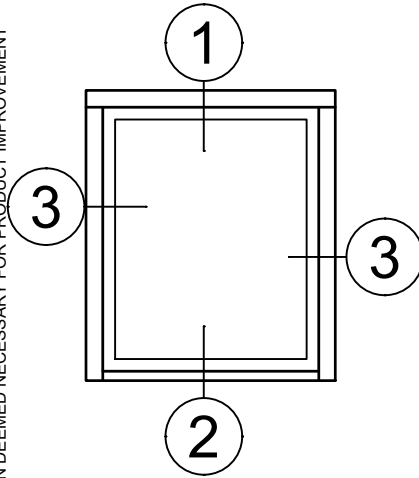

Receptor Sections - 3410 Series

Product Details - Head / Jamb Receptors and Sub-Sills

Note: Trim shown is a sampling of WINCO's offering. Not all shapes are held in stock and minimum quantity order may be required. Consult your local WINCO sales representative for other trims available. It is WINCO's recommendation to install all trim and materials per WINCO's installation instructions.

WINCO RESERVES THE RIGHT TO MODIFY OR CHANGE INFORMATION WITHIN THIS BOOK WHEN DEEMED NECESSARY FOR PRODUCT IMPROVEMENT

© WINCO WINDOW COMPANY, INC. 2026