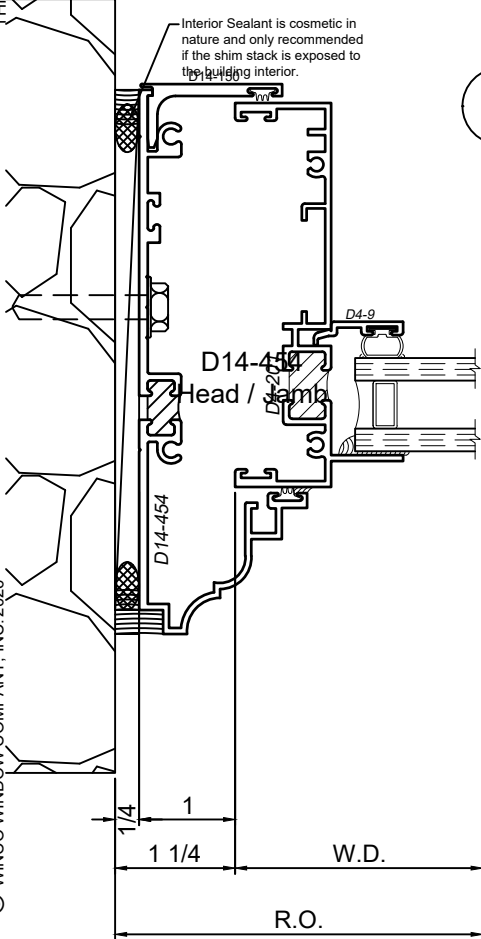

SCALE 6"=1'-0"

Receptor Sections - 3410 Series

Product Details - Head / Jamb Receptors and Sub-Sills

Note: Trim shown is a sampling of WINCO's offering. Not all shapes are held in stock and minimum quantity order may be required. Consult your local WINCO sales representative for other trims available. It is WINCO's recommendation to install all trim and materials per WINCO's installation instructions.

3

2

SCALE 6"=1'-0"

Receptor Sections - 3410 Series

Product Details - Head / Jamb Receptors and Sub-Sills

Note: Trim shown is a sampling of WINCO's offering. Not all shapes are held in stock and minimum quantity order may be required. Consult your local WINCO sales representative for other trims available. It is WINCO's recommendation to install all trim and materials per WINCO's installation instructions.

3

2

SCALE 6"=1'-0"