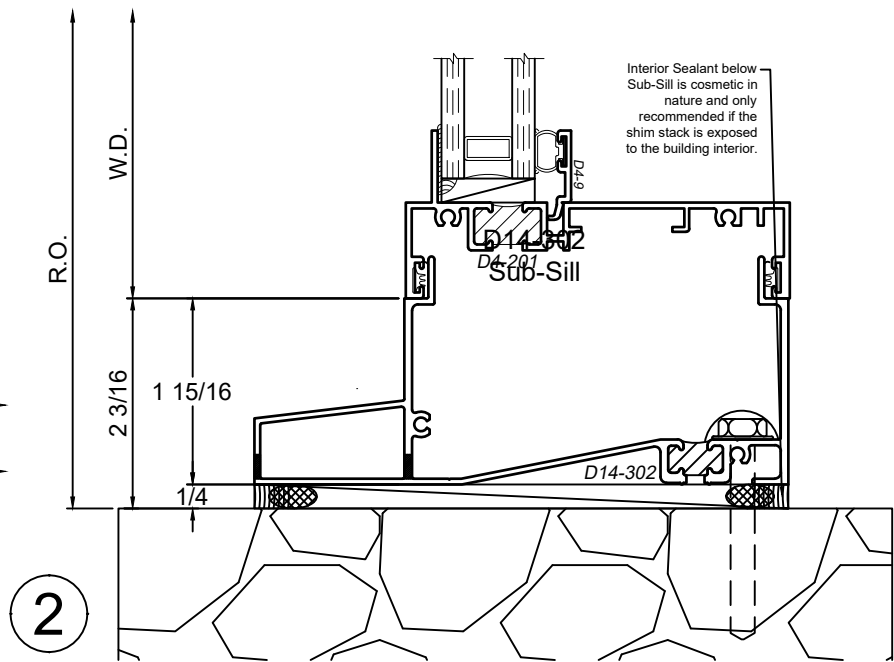

3

2

SCALE 6"=1'-0"

Receptor Sections - 3410 Series

Product Details - Head / Jamb Receptors and Sub-Sills

Note: Trim shown is a sampling of WINCO's offering. Not all shapes are held in stock and minimum quantity order may be required. Consult your local WINCO sales representative for other trims available. It is WINCO's recommendation to install all trim and materials per WINCO's installation instructions.

3

2

SCALE 6"=1'-0"