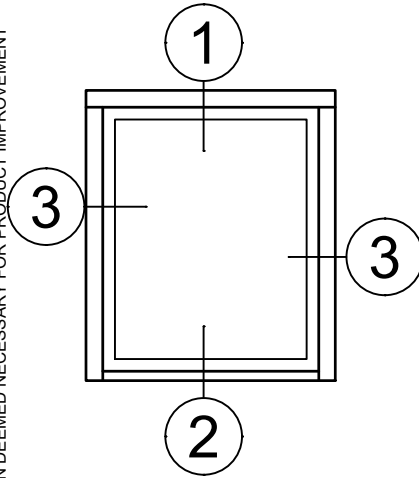

Receptor Sections - 3410 Series

Product Details - Head / Jamb Receptors and Sub-Sills

Note: Trim shown is a sampling of WINCO's offering. Not all shapes are held in stock and minimum quantity order may be required. Consult your local WINCO sales representative for other trims available. It is WINCO's recommendation to install all trim and materials per WINCO's installation instructions.

WINCO RESERVES THE RIGHT TO MODIFY OR CHANGE INFORMATION WITHIN THIS BOOK WHEN DEEMED NECESSARY FOR PRODUCT IMPROVEMENT

© WINCO WINDOW COMPANY, INC. 2026