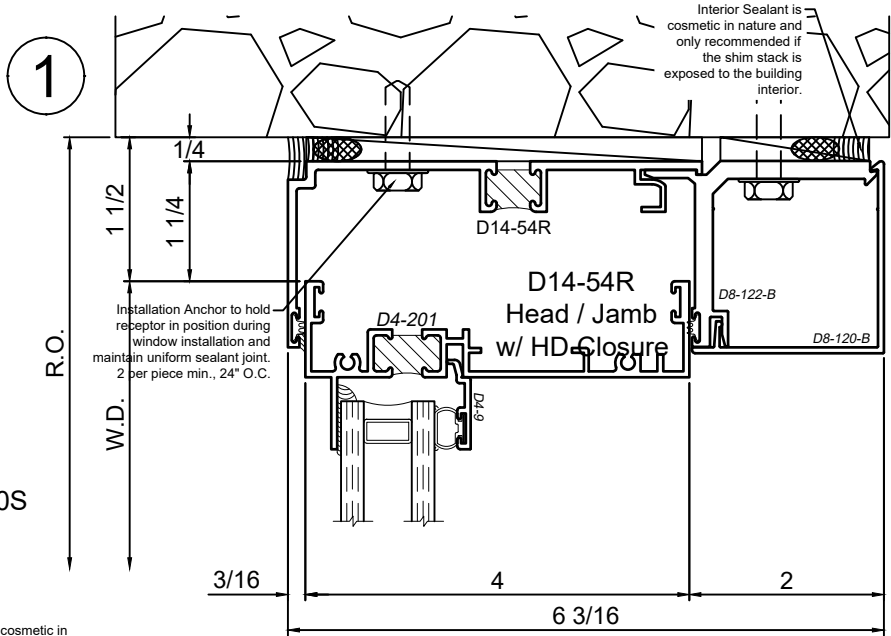

See 1450 / 1450S / 3410 / 4410 / 4410S / 4500 / 4500S Window Section(s) for possible window frame configurations.