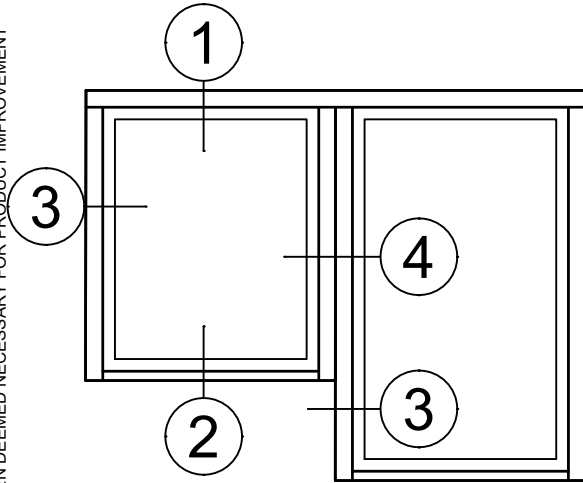

Receptor Sections - 3410 Series

Product Details - Head / Jamb Receptors and Sub-Sills

Note: Trim shown is a sampling of WINCO's offering. Not all shapes are held in stock and minimum quantity order may be required. Consult your local WINCO sales representative for other trims available. It is WINCO's recommendation to install all trim and materials per WINCO's installation instructions.

WINCO RESERVES THE RIGHT TO MODIFY OR CHANGE INFORMATION WITHIN THIS BOOK WHEN DEEMED NECESSARY FOR PRODUCT IMPROVEMENT

See 1450 / 1450S / 3410 / 4410 / 4410S / 4500 / 4500S Window Section(s) for possible window frame configurations.