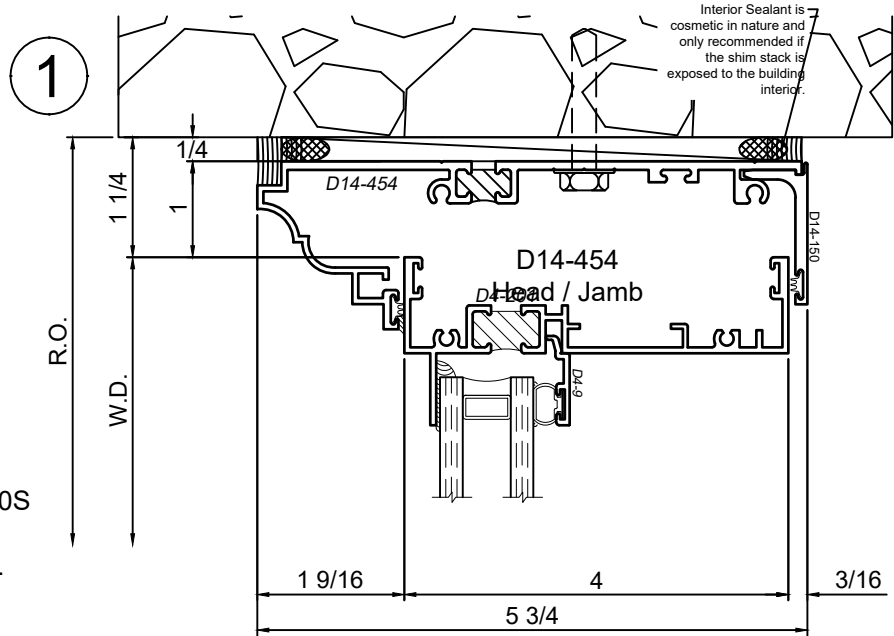

3

2

SCALE 6"=1'-0"

Receptor Sections - 3410 Series

Product Details - Head / Jamb Receptors and Sub-Sills

Note: Trim shown is a sampling of WINCO's offering. Not all shapes are held in stock and minimum quantity order may be required. Consult your local WINCO sales representative for other trims available. It is WINCO's recommendation to install all trim and materials per WINCO's installation instructions.

3

2

SCALE 6"=1'-0"