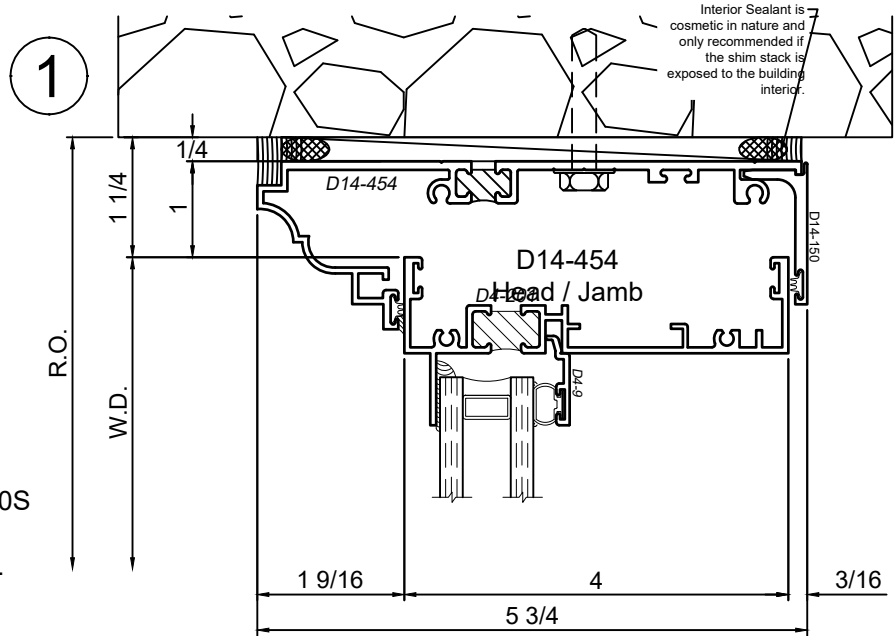

See 1450 / 1450S / 3410 / 4410 / 4410S / 4500 / 4500S Window Section(s) for possible window frame configurations.