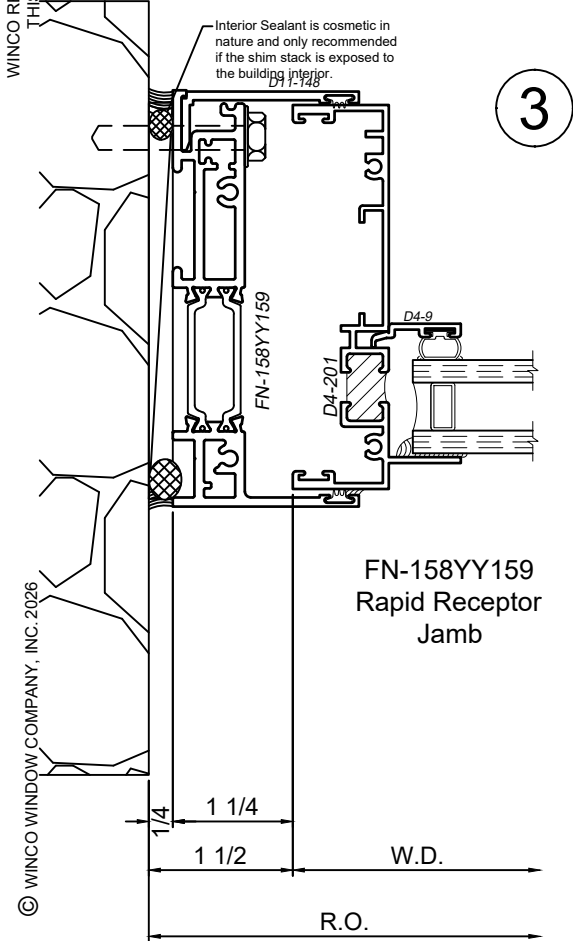

SCALE 6"=1'-0"

© WINCO WINDOW COMPANY, INC. 2026

Receptor Sections - 3410 Series

Product Details - Rapid Receptor Head / Jamb & Sub-Sill

Note: Trim shown is a sampling of WINCO's offering. Not all shapes are held in stock and minimum quantity order may be required. Consult your local WINCO sales representative for other trims available. It is WINCO's recommendation to install all trim and materials per WINCO's installation instructions.

SCALE 6"=1'-0"

Receptor Sections - 3410 Series

Product Details - Head / Jamb Receptors and Sub-Sills

Note: Trim shown is a sampling of WINCO's offering. Not all shapes are held in stock and minimum quantity order may be required. Consult your local WINCO sales representative for other trims available. It is WINCO's recommendation to install all trim and materials per WINCO's installation instructions.