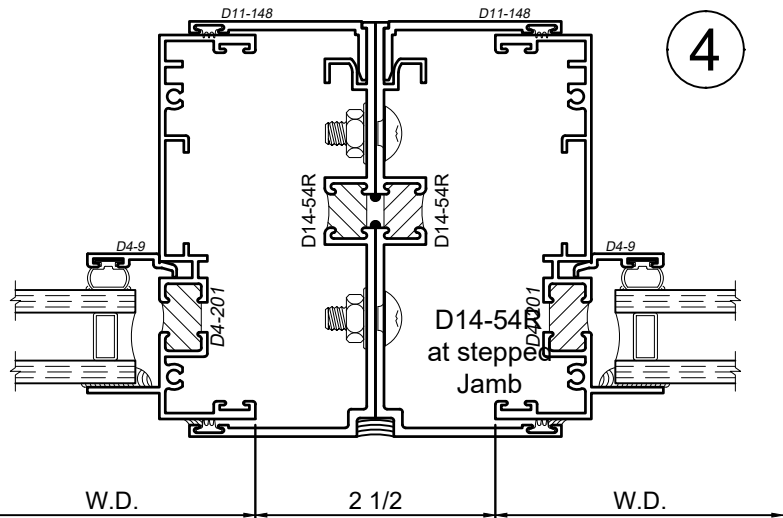

Receptor Sections - 3410 Series

Product Details - Head / Jamb Receptors and Sub-Sills

Note: Trim shown is a sampling of WINCO's offering. Not all shapes are held in stock and minimum quantity order may be required. Consult your local WINCO sales representative for other trims available. It is WINCO's recommendation to install all trim and materials per WINCO's installation instructions.

SCALE 6"=1'-0"

© WINCO WINDOW COMPANY, INC. 2026

Receptor Sections - 3410 Series

Product Details - Rapid Receptor Head / Jamb & Sub-Sill

Note: Trim shown is a sampling of WINCO's offering. Not all shapes are held in stock and minimum quantity order may be required. Consult your local WINCO sales representative for other trims available. It is WINCO's recommendation to install all trim and materials per WINCO's installation instructions.

SCALE 6"=1'-0"

Receptor Sections - 3410 Series

Product Details - Head / Jamb Receptors and Sub-Sills

Note: Trim shown is a sampling of WINCO's offering. Not all shapes are held in stock and minimum quantity order may be required. Consult your local WINCO sales representative for other trims available. It is WINCO's recommendation to install all trim and materials per WINCO's installation instructions.

3

2

SCALE 6"=1'-0"