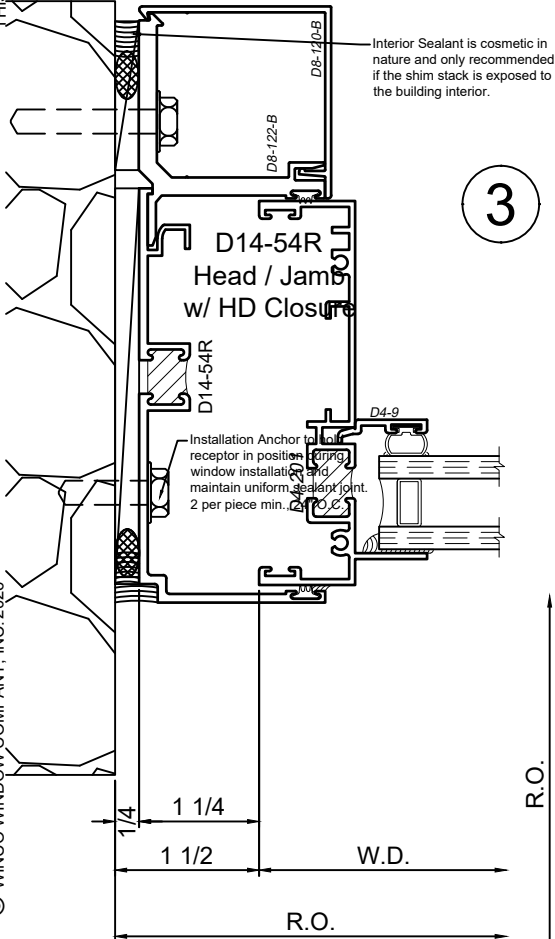

SCALE 6"=1'-0"

Receptor Sections - 3410 Series

Product Details - Head / Jamb Receptors and Sub-Sills

Note: Trim shown is a sampling of WINCO's offering. Not all shapes are held in stock and minimum quantity order may be required. Consult your local WINCO sales representative for other trims available. It is WINCO's recommendation to install all trim and materials per WINCO's installation instructions.