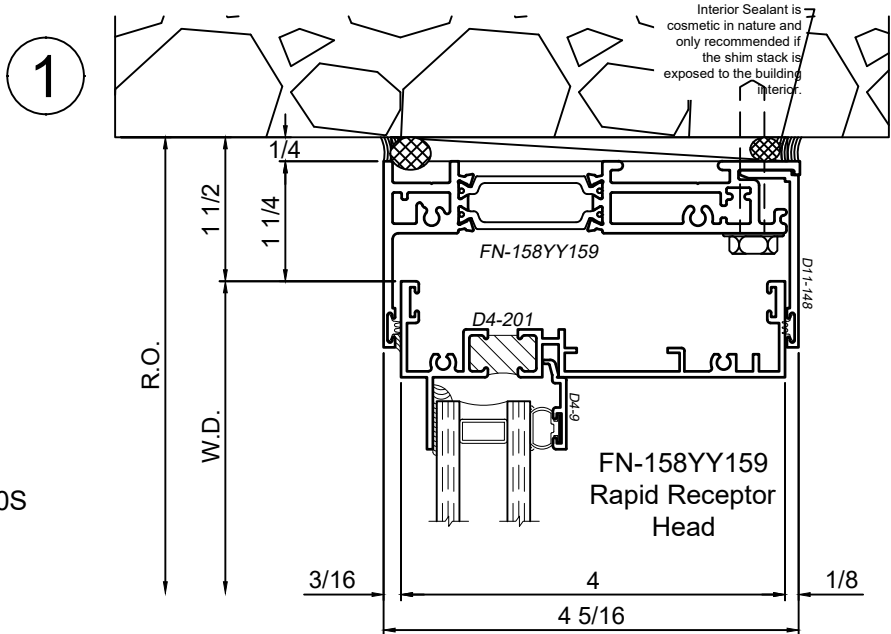

SCALE 6"=1'-0"

© WINCO WINDOW COMPANY, INC. 2026

Receptor Sections - 3410 Series

Product Details - Rapid Receptor Head / Jamb & Sub-Sill

Note: Trim shown is a sampling of WINCO's offering. Not all shapes are held in stock and minimum quantity order may be required. Consult your local WINCO sales representative for other trims available. It is WINCO's recommendation to install all trim and materials per WINCO's installation instructions.

SCALE 6"=1'-0"

Receptor Sections - 3410 Series

Product Details - Head / Jamb Receptors and Sub-Sills

Note: Trim shown is a sampling of WINCO's offering. Not all shapes are held in stock and minimum quantity order may be required. Consult your local WINCO sales representative for other trims available. It is WINCO's recommendation to install all trim and materials per WINCO's installation instructions.