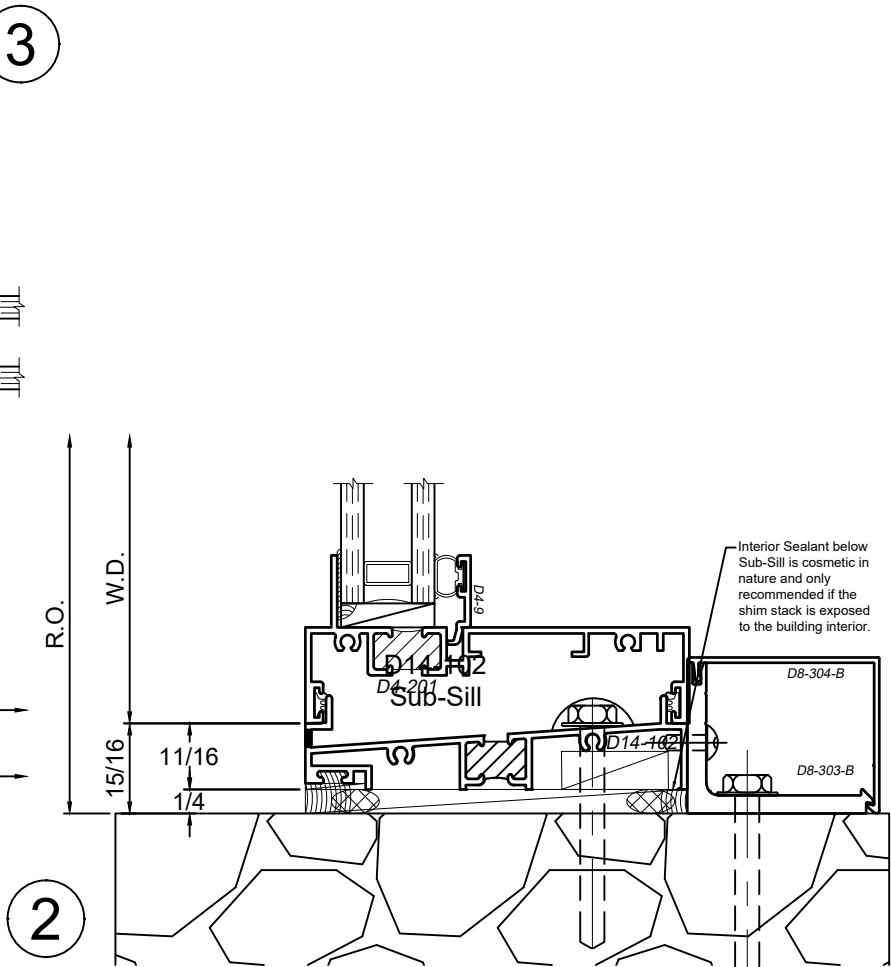

See 1450 / 1450S / 3410 / 4410 / 4410S / 4500 / 4500S Window Section(s) for possible window frame configurations.