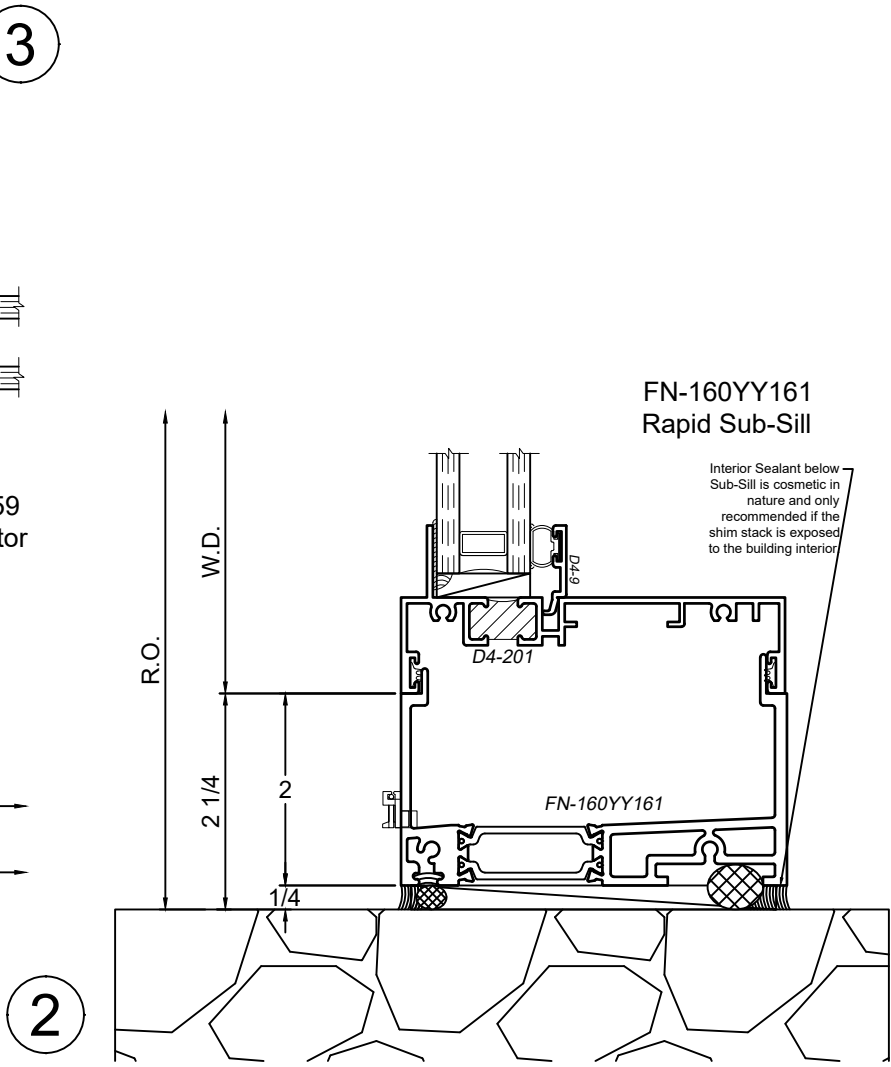

SCALE 6"=1'-0"

© WINCO WINDOW COMPANY, INC. 2026

Receptor Sections - 3410 Series

Product Details - Rapid Receptor Head / Jamb & Sub-Sill

Note: Trim shown is a sampling of WINCO's offering. Not all shapes are held in stock and minimum quantity order may be required. Consult your local WINCO sales representative for other trims available. It is WINCO's recommendation to install all trim and materials per WINCO's installation instructions.

SCALE 6"=1'-0"

Receptor Sections - 3410 Series

Product Details - Head / Jamb Receptors and Sub-Sills

Note: Trim shown is a sampling of WINCO's offering. Not all shapes are held in stock and minimum quantity order may be required. Consult your local WINCO sales representative for other trims available. It is WINCO's recommendation to install all trim and materials per WINCO's installation instructions.