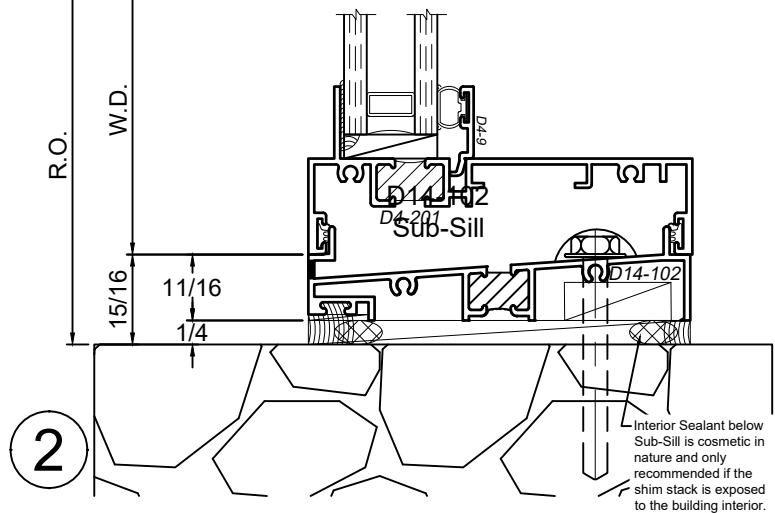

Receptor Sections - 3410 Series

Product Details - Head / Jamb Receptors and Sub-Sills

Note: Trim shown is a sampling of WINCO's offering. Not all shapes are held in stock and minimum quantity order may be required. Consult your local WINCO sales representative for other trims available. It is WINCO's recommendation to install all trim and materials per WINCO's installation instructions.

SCALE 6"=1'-0"

© WINCO WINDOW COMPANY, INC. 2026

Receptor Sections - 3410 Series

Product Details - Rapid Receptor Head / Jamb & Sub-Sill

Note: Trim shown is a sampling of WINCO's offering. Not all shapes are held in stock and minimum quantity order may be required. Consult your local WINCO sales representative for other trims available. It is WINCO's recommendation to install all trim and materials per WINCO's installation instructions.

SCALE 6"=1'-0"

Receptor Sections - 3410 Series

Product Details - Head / Jamb Receptors and Sub-Sills

Note: Trim shown is a sampling of WINCO's offering. Not all shapes are held in stock and minimum quantity order may be required. Consult your local WINCO sales representative for other trims available. It is WINCO's recommendation to install all trim and materials per WINCO's installation instructions.

3

2

SCALE 6"=1'-0"