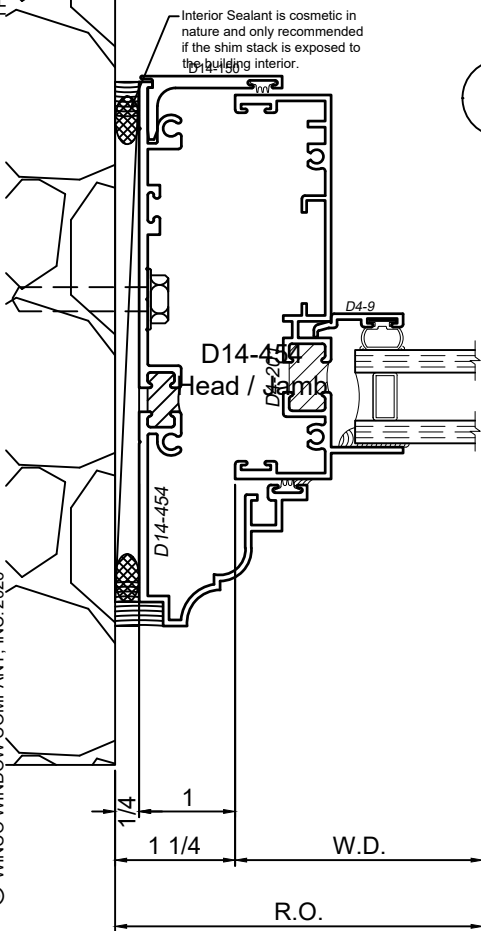

3

2

SCALE 6"=1'-0"

Receptor Sections - 3410 Series

Product Details - Head / Jamb Receptors and Sub-Sills

Note: Trim shown is a sampling of WINCO's offering. Not all shapes are held in stock and minimum quantity order may be required. Consult your local WINCO sales representative for other trims available. It is WINCO's recommendation to install all trim and materials per WINCO's installation instructions.

3

2

SCALE 6"=1'-0"