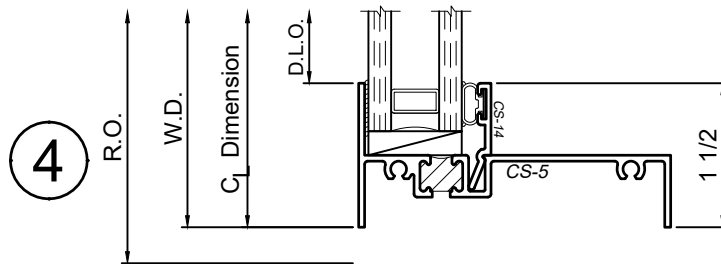

3600 Series 3-1/4" Thermal Fixed & Horizontal Sliding Windows

Product Details - Fixed - Picture Window

Note: Multiple configurations of this window system are available. Refer to the WINCO website for additional options or contact your local WINCO Sales Representative for information.

WINCO RESERVES THE RIGHT TO MODIFY OR CHANGE INFORMATION WITHIN THIS BOOK WHEN DEEMED NECESSARY FOR PRODUCT IMPROVEMENT

1

2

3

4

SCALE 6"=1'-0"