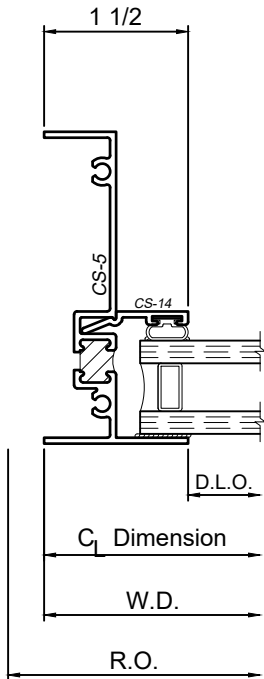

3600 Series 3-1/4" Thermal Fixed & Horizontal Sliding Windows

Product Details - Fixed - Picture Window

Note: Multiple configurations of this window system are available. Refer to the WINCO website for additional options or contact your local WINCO Sales Representative for information.

WINCO RESERVES THE RIGHT TO MODIFY OR CHANGE INFORMATION WITHIN THIS BOOK WHEN DEEMED NECESSARY FOR PRODUCT IMPROVEMENT

1

2

3

4

SCALE 6"=1'-0"