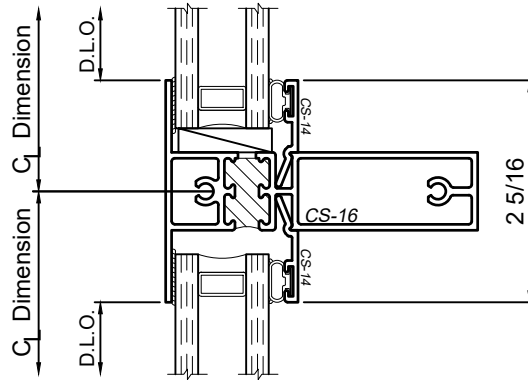

3600 Series 3-1/4" Thermal Fixed & Horizontal Sliding Windows

Product Details - Fixed - Picture Window

Note: Multiple configurations of this window system are available. Refer to the WINCO website for additional options or contact your local WINCO Sales Representative for information.

WINCO RESERVES THE RIGHT TO MODIFY OR CHANGE INFORMATION WITHIN THIS BOOK WHEN DEEMED NECESSARY FOR PRODUCT IMPROVEMENT

1

2

3

4

SCALE 6"=1'-0"