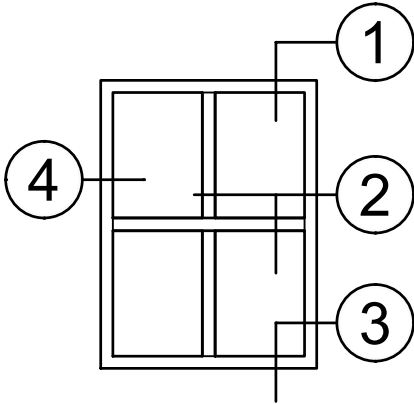

3600 Series 3-1/4" Thermal Fixed & Horizontal Sliding Windows

Product Details - Fixed - Picture Window

Note: Multiple configurations of this window system are available. Refer to the WINCO website for additional options or contact your local WINCO Sales Representative for information.

WINCO RESERVES THE RIGHT TO MODIFY OR CHANGE INFORMATION WITHIN THIS BOOK WHEN DEEMED NECESSARY FOR PRODUCT IMPROVEMENT

1

2

3

4

SCALE 6"=1'-0"