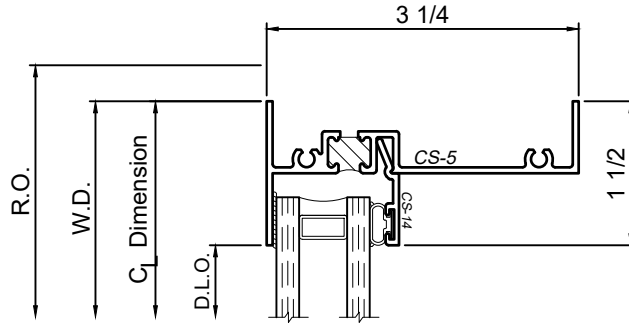

3600 Series 3-1/4" Thermal Fixed & Horizontal Sliding Windows

Product Details - Fixed - Picture Window

Note: Multiple configurations of this window system are available. Refer to the WINCO website for additional options or contact your local WINCO Sales Representative for information.

WINCO RESERVES THE RIGHT TO MODIFY OR CHANGE INFORMATION WITHIN THIS BOOK WHEN DEEMED NECESSARY FOR PRODUCT IMPROVEMENT

1

2

3

4

SCALE 6"=1'-0"