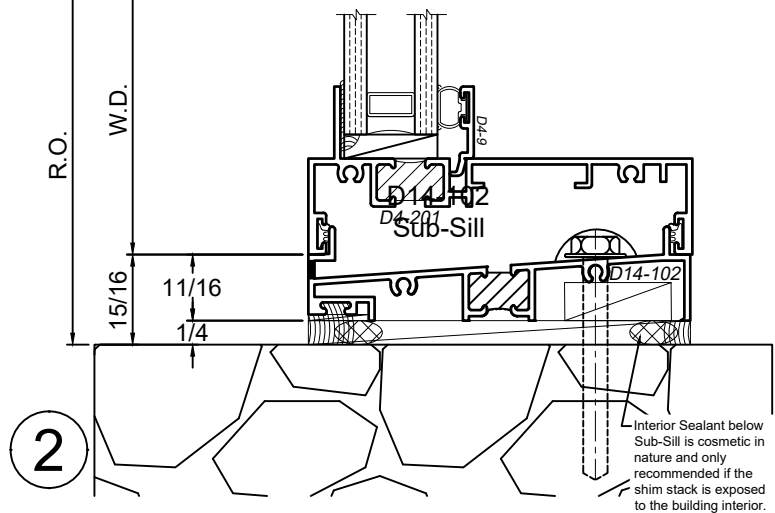

Receptor Sections - 4410 Series

Product Details - Head / Jamb Receptors and Sub-Sills

Note: Trim shown is a sampling of WINCO's offering. Not all shapes are held in stock and minimum quantity order may be required. Consult your local WINCO sales representative for other trims available. It is WINCO's recommendation to install all trim and materials per WINCO's installation instructions.

© WINCO WINDOW COMPANY, INC. 2026

SCALE 6"=1'-0"

Receptor Sections - 4410 Series

Product Details - Rapid Receptor Head / Jamb & Sub-Sill

Note: Trim shown is a sampling of WINCO's offering. Not all shapes are held in stock and minimum quantity order may be required. Consult your local WINCO sales representative for other trims available. It is WINCO's recommendation to install all trim and materials per WINCO's installation instructions.

FN-158YY159
Rapid Receptor Head

FN-158YY159
Rapid Receptor Jamb

FN-160YY161
Rapid Sub-Sill

SCALE 6"=1'-0"

Receptor Sections - 4410 Series

Product Details - Head / Jamb Receptors and Sub-Sills

Note: Trim shown is a sampling of WINCO's offering. Not all shapes are held in stock and minimum quantity order may be required. Consult your local WINCO sales representative for other trims available. It is WINCO's recommendation to install all trim and materials per WINCO's installation instructions.

SCALE 6"=1'-0"