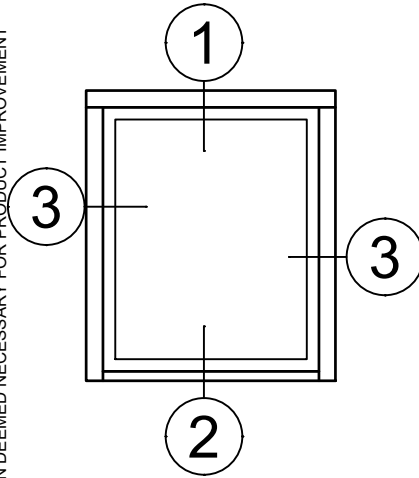

Receptor Sections - 4410 Series

Product Details - Head / Jamb Receptors and Sub-Sills

Note: Trim shown is a sampling of WINCO's offering. Not all shapes are held in stock and minimum quantity order may be required. Consult your local WINCO sales representative for other trims available. It is WINCO's recommendation to install all trim and materials per WINCO's installation instructions.

WINCO RESERVES THE RIGHT TO MODIFY OR CHANGE INFORMATION WITHIN THIS BOOK WHEN DEEMED NECESSARY FOR PRODUCT IMPROVEMENT