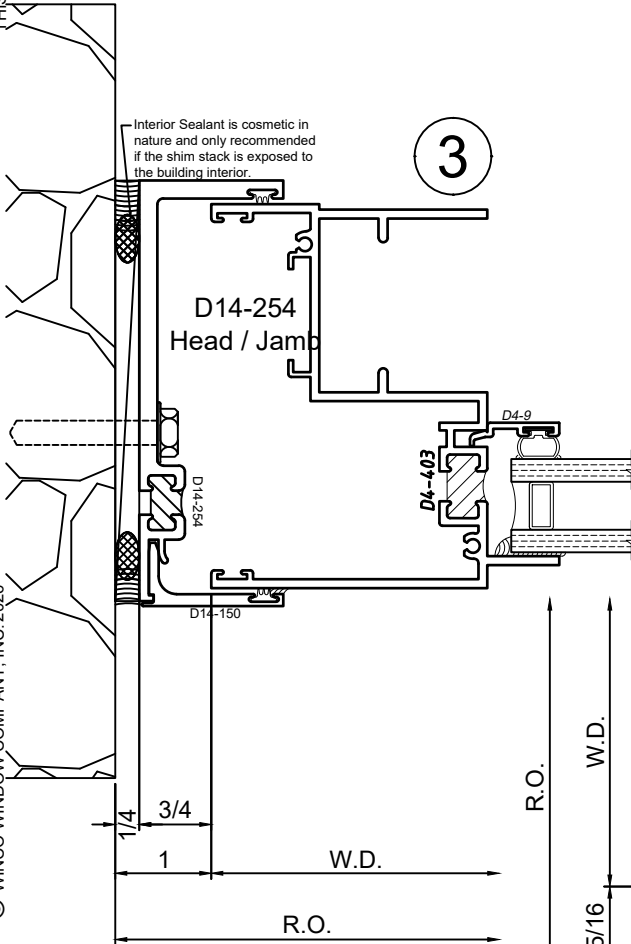

FN-158YY159
Rapid Receptor Head

FN-158YY159
Rapid Receptor Jamb

FN-160YY161
Rapid Sub-Sill

SCALE 6"=1'-0"

Receptor Sections - 4410 Series

Product Details - Head / Jamb Receptors and Sub-Sills

Note: Trim shown is a sampling of WINCO's offering. Not all shapes are held in stock and minimum quantity order may be required. Consult your local WINCO sales representative for other trims available. It is WINCO's recommendation to install all trim and materials per WINCO's installation instructions.

SCALE 6"=1'-0"

Receptor Sections - 4410 Series

Product Details - Head / Jamb Receptors and Sub-Sills

Note: Trim shown is a sampling of WINCO's offering. Not all shapes are held in stock and minimum quantity order may be required. Consult your local WINCO sales representative for other trims available. It is WINCO's recommendation to install all trim and materials per WINCO's installation instructions.

SCALE 6"=1'-0"