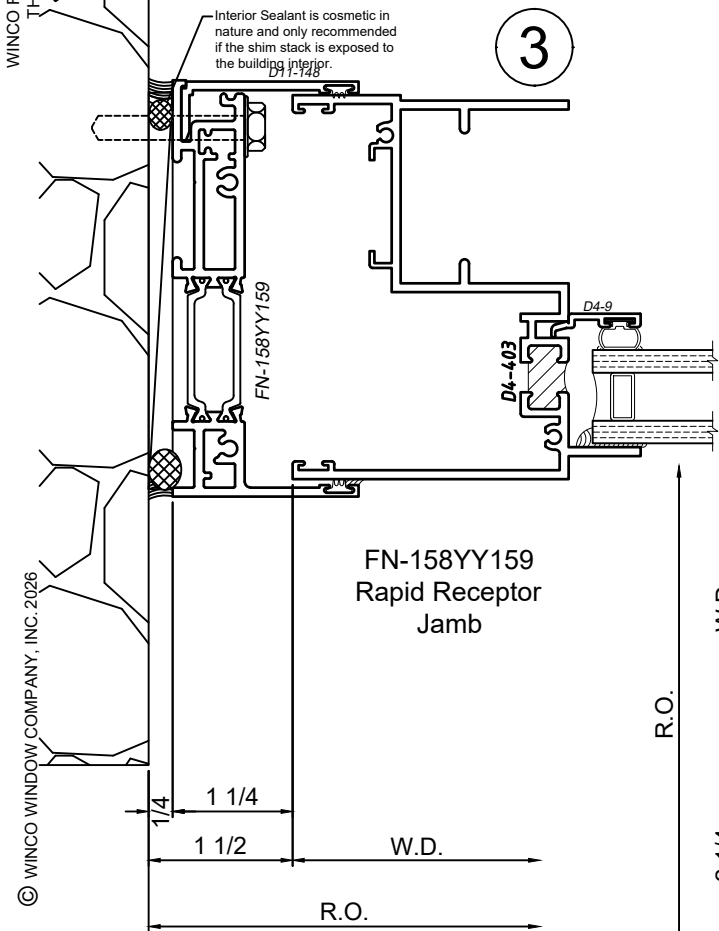

© WINCO WINDOW COMPANY, INC. 2026

SCALE 6"=1'-0"

Receptor Sections - 4410 Series

Product Details - Rapid Receptor Head / Jamb & Sub-Sill

Note: Trim shown is a sampling of WINCO's offering. Not all shapes are held in stock and minimum quantity order may be required. Consult your local WINCO sales representative for other trims available. It is WINCO's recommendation to install all trim and materials per WINCO's installation instructions.

FN-158YY159
Rapid Receptor Head

FN-158YY159
Rapid Receptor Jamb

FN-160YY161
Rapid Sub-Sill

SCALE 6"=1'-0"

Receptor Sections - 4410 Series

Product Details - Head / Jamb Receptors and Sub-Sills

Note: Trim shown is a sampling of WINCO's offering. Not all shapes are held in stock and minimum quantity order may be required. Consult your local WINCO sales representative for other trims available. It is WINCO's recommendation to install all trim and materials per WINCO's installation instructions.