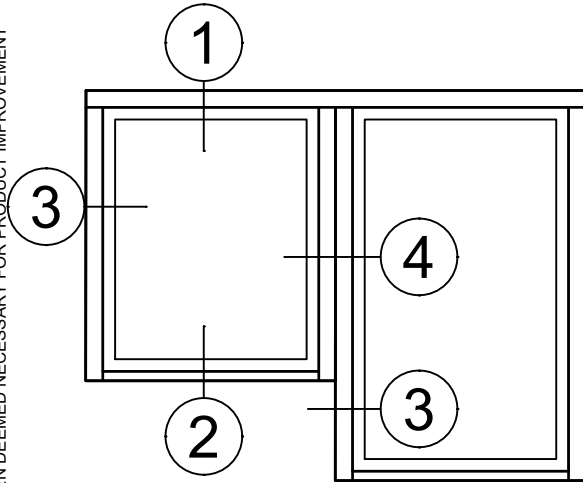

Receptor Sections - 4410 Series

Product Details - Head / Jamb Receptors and Sub-Sills

Note: Trim shown is a sampling of WINCO's offering. Not all shapes are held in stock and minimum quantity order may be required. Consult your local WINCO sales representative for other trims available. It is WINCO's recommendation to install all trim and materials per WINCO's installation instructions.

WINCO RESERVES THE RIGHT TO MODIFY OR CHANGE INFORMATION WITHIN THIS BOOK WHEN DEEMED NECESSARY FOR PRODUCT IMPROVEMENT

See 1450 / 1450S / 3410 / 4410 / 4410S / 4500 / 4500S Window Section(s) for possible window frame configurations.