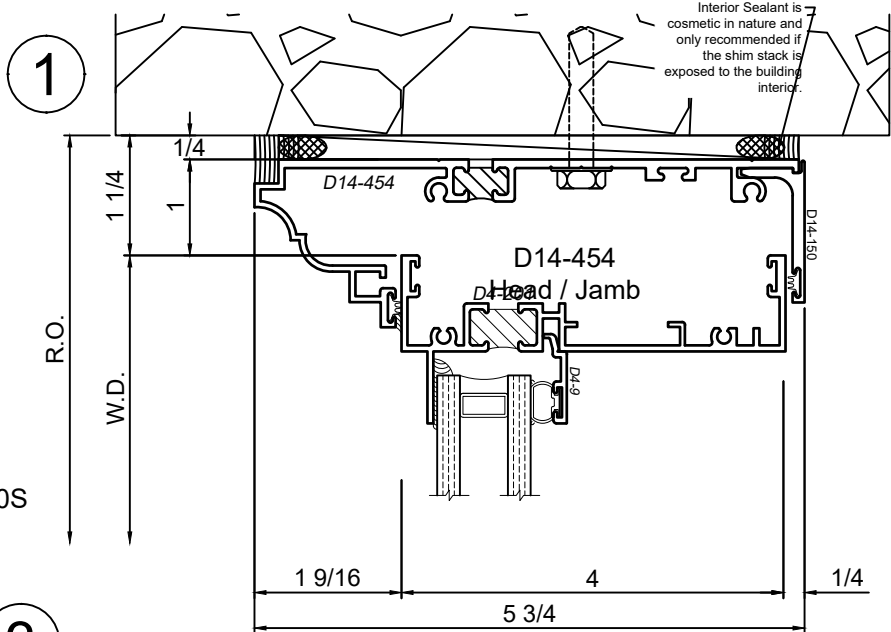

SCALE 6"=1'-0"

Receptor Sections - 4410 Series

Product Details - Head / Jamb Receptors and Sub-Sills

Note: Trim shown is a sampling of WINCO's offering. Not all shapes are held in stock and minimum quantity order may be required. Consult your local WINCO sales representative for other trims available. It is WINCO's recommendation to install all trim and materials per WINCO's installation instructions.

SCALE 6"=1'-0"