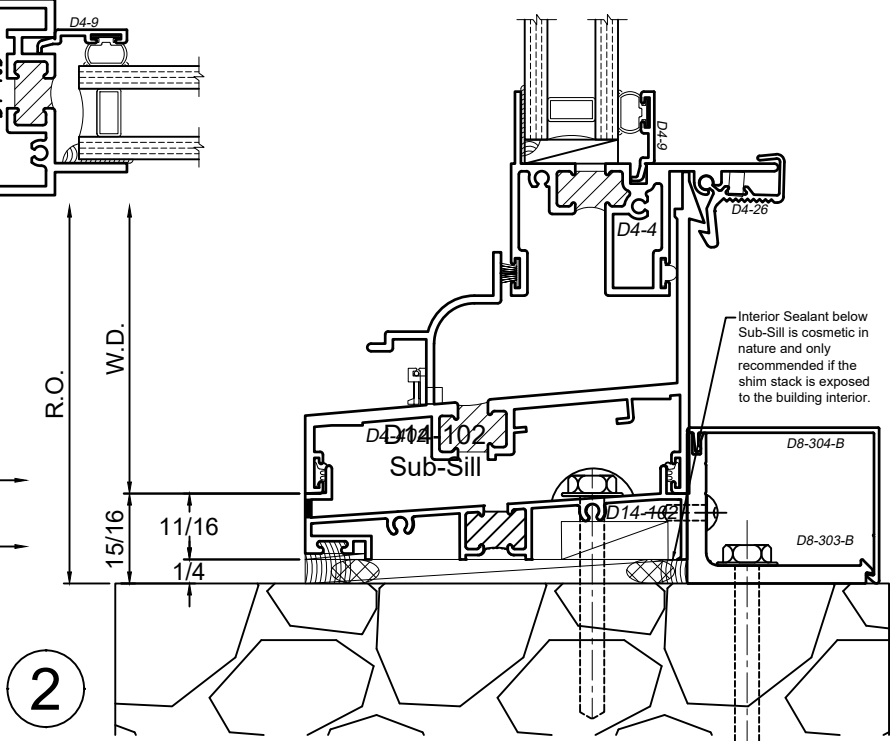

See 1450 / 1450S / 3410 / 4410 / 4410S / 4500 / 4500S Window Section(s) for possible window frame configurations.