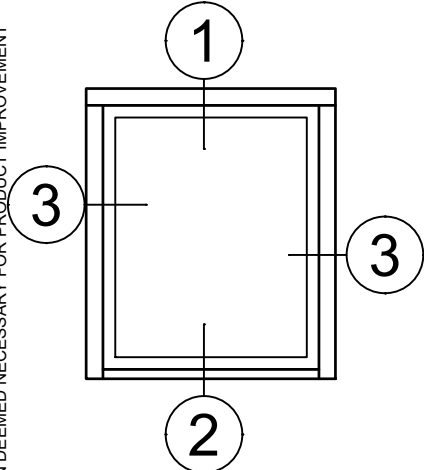

Receptor Sections - 4410 Series

Product Details - Head / Jamb Receptors and Sub-Sills

Note: Trim shown is a sampling of WINCO's offering. Not all shapes are held in stock and minimum quantity order may be required. Consult your local WINCO sales representative for other trims available. It is WINCO's recommendation to install all trim and materials per WINCO's installation instructions.

WINCO RESERVES THE RIGHT TO MODIFY OR CHANGE INFORMATION WITHIN THIS BOOK WHEN DEEMED NECESSARY FOR PRODUCT IMPROVEMENT