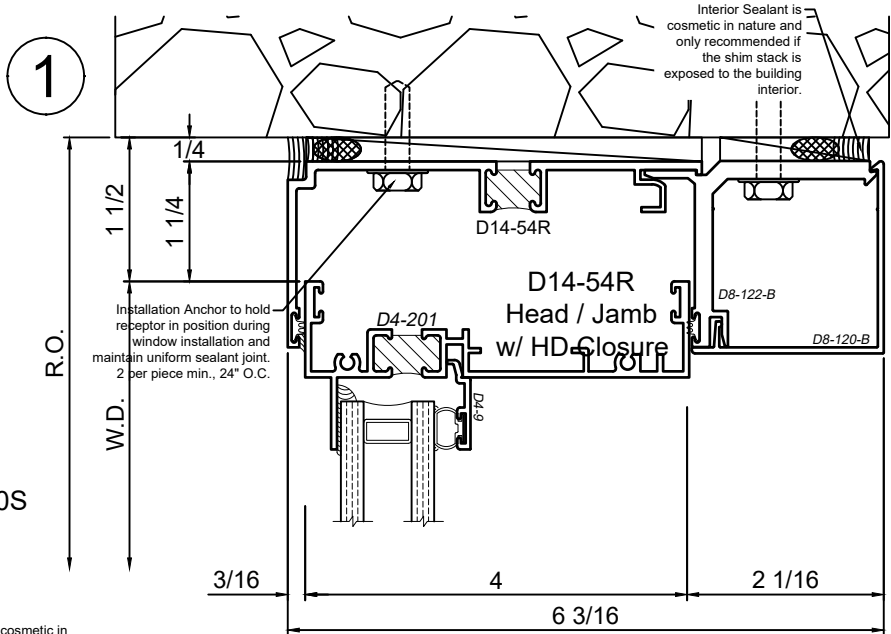

See 1450 / 1450S / 3410 / 4410 / 4410S / 4500 / 4500S Window Section(s) for possible window frame configurations.