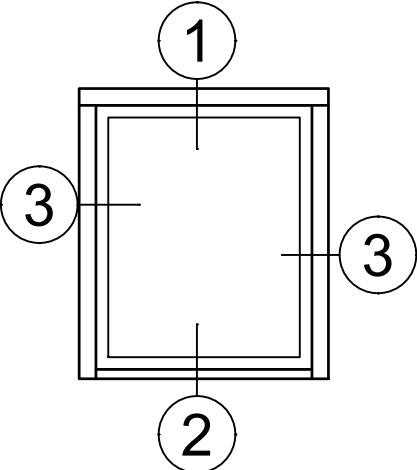

Receptor Sections - 4410 Series

Product Details - Head / Jamb Receptors and Sub-Sills

Note: Trim shown is a sampling of WINCO's offering. Not all shapes are held in stock and minimum quantity order may be required. Consult your local WINCO sales representative for other trims available. It is WINCO's recommendation to install all trim and materials per WINCO's installation instructions.

WINCO RESERVES THE RIGHT TO MODIFY OR CHANGE INFORMATION WITHIN THIS BOOK WHEN DEEMED NECESSARY FOR PRODUCT IMPROVEMENT

© WINCO WINDOW COMPANY, INC. 2026