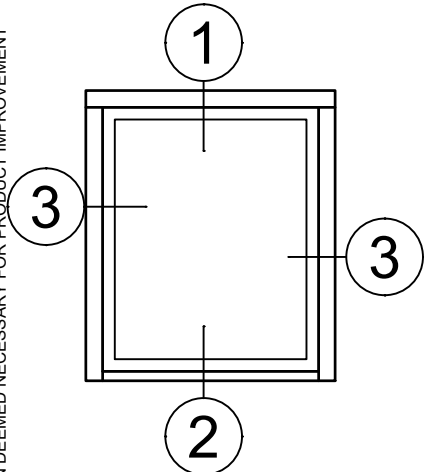

Receptor Sections - 4410 Series

Product Details - Head / Jamb Receptors and Sub-Sills

Note: Trim shown is a sampling of WINCO's offering. Not all shapes are held in stock and minimum quantity order may be required. Consult your local WINCO sales representative for other trims available. It is WINCO's recommendation to install all trim and materials per WINCO's installation instructions.

WINCO RESERVES THE RIGHT TO MODIFY OR CHANGE INFORMATION WITHIN THIS BOOK WHEN DEEMED NECESSARY FOR PRODUCT IMPROVEMENT

© WINCO WINDOW COMPANY, INC. 2026