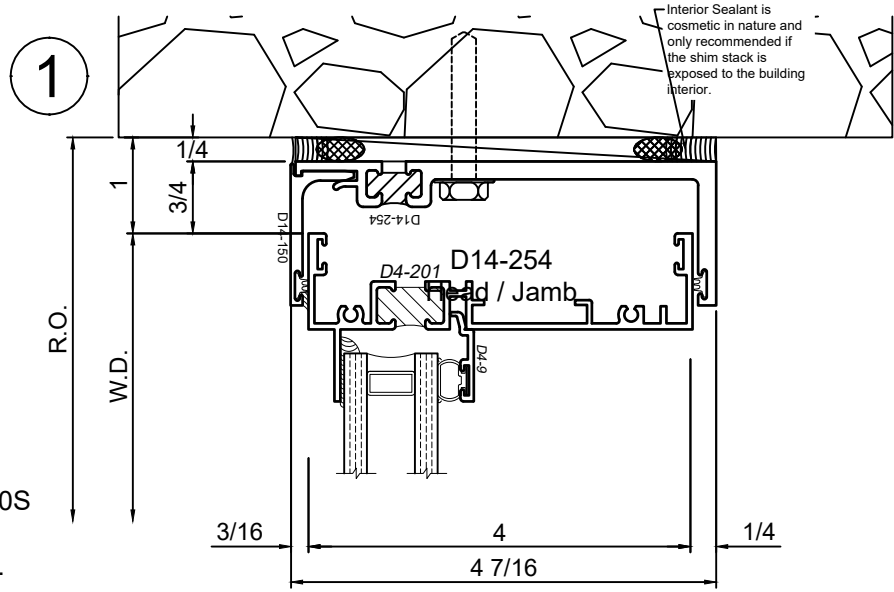

SCALE 6"=1'-0"

Receptor Sections - 4410 Series

Product Details - Head / Jamb Receptors and Sub-Sills

Note: Trim shown is a sampling of WINCO's offering. Not all shapes are held in stock and minimum quantity order may be required. Consult your local WINCO sales representative for other trims available. It is WINCO's recommendation to install all trim and materials per WINCO's installation instructions.

SCALE 6"=1'-0"