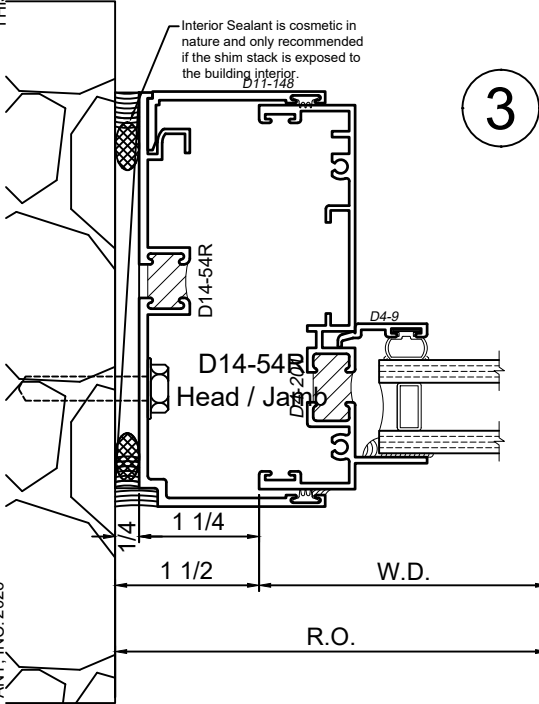

Receptor Sections - 4410 Series

Product Details - Head / Jamb Receptors and Sub-Sills

Note: Trim shown is a sampling of WINCO's offering. Not all shapes are held in stock and minimum quantity order may be required. Consult your local WINCO sales representative for other trims available. It is WINCO's recommendation to install all trim and materials per WINCO's installation instructions.

© WINCO WINDOW COMPANY, INC. 2026

SCALE 6"=1'-0"

Receptor Sections - 4410 Series

Product Details - Rapid Receptor Head / Jamb & Sub-Sill

Note: Trim shown is a sampling of WINCO's offering. Not all shapes are held in stock and minimum quantity order may be required. Consult your local WINCO sales representative for other trims available. It is WINCO's recommendation to install all trim and materials per WINCO's installation instructions.

FN-158YY159
Rapid Receptor Head

FN-158YY159
Rapid Receptor Jamb

FN-160YY161
Rapid Sub-Sill

SCALE 6"=1'-0"

Receptor Sections - 4410 Series

Product Details - Head / Jamb Receptors and Sub-Sills

Note: Trim shown is a sampling of WINCO's offering. Not all shapes are held in stock and minimum quantity order may be required. Consult your local WINCO sales representative for other trims available. It is WINCO's recommendation to install all trim and materials per WINCO's installation instructions.

SCALE 6"=1'-0"