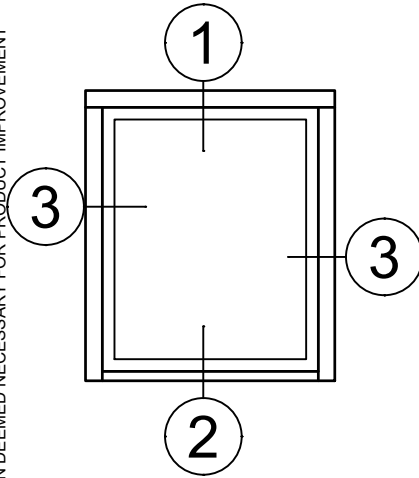

Receptor Sections - 4410 Series

Product Details - Rapid Receptor Head / Jamb & Sub-Sill

Note: Trim shown is a sampling of WINCO's offering. Not all shapes are held in stock and minimum quantity order may be required. Consult your local WINCO sales representative for other trims available. It is WINCO's recommendation to install all trim and materials per WINCO's installation instructions.

WINCO RESERVES THE RIGHT TO MODIFY OR CHANGE INFORMATION WITHIN THIS BOOK WHEN DEEMED NECESSARY FOR PRODUCT IMPROVEMENT

See 1450 / 1450S / 3410 / 4410 / 4410S / 4500 / 4500S Window Section(s) for possible window frame configurations.