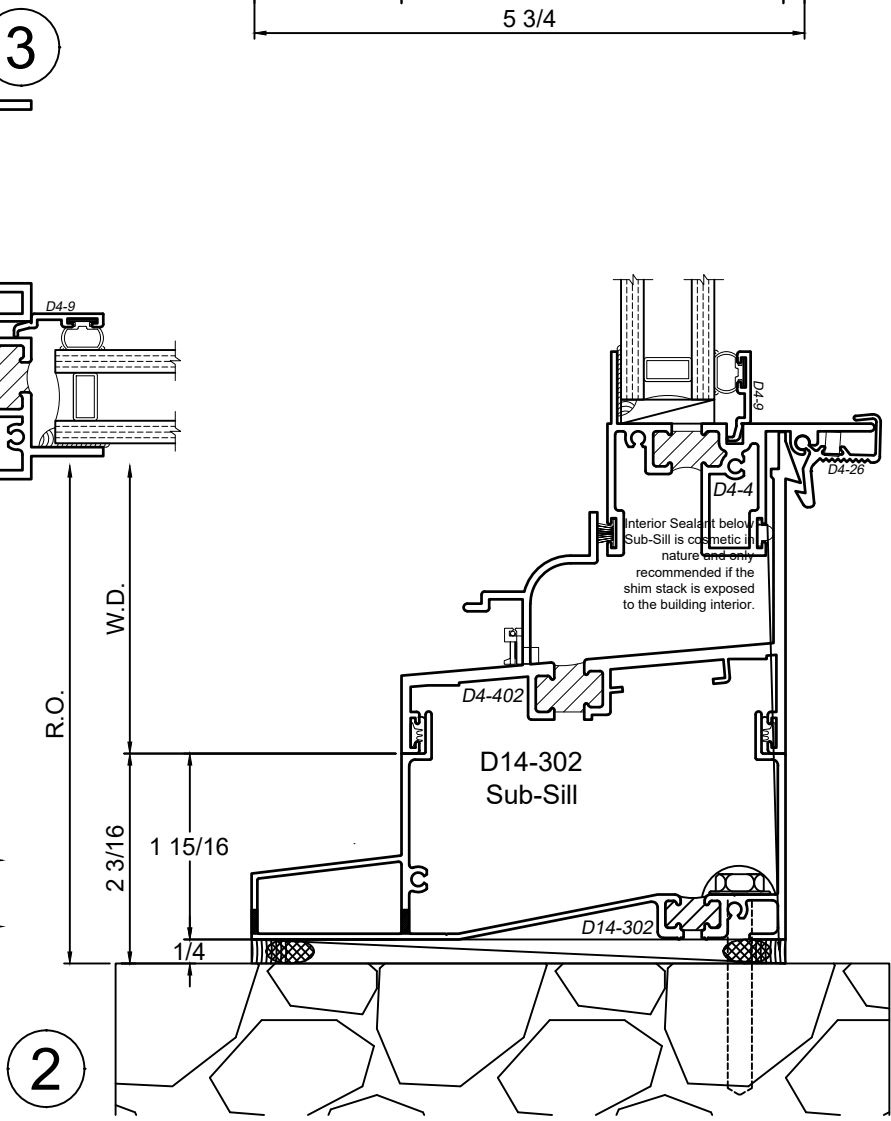

SCALE 6"=1'-0"

Receptor Sections - 4410 Series

Product Details - Head / Jamb Receptors and Sub-Sills

Note: Trim shown is a sampling of WINCO's offering. Not all shapes are held in stock and minimum quantity order may be required. Consult your local WINCO sales representative for other trims available. It is WINCO's recommendation to install all trim and materials per WINCO's installation instructions.

SCALE 6"=1'-0"