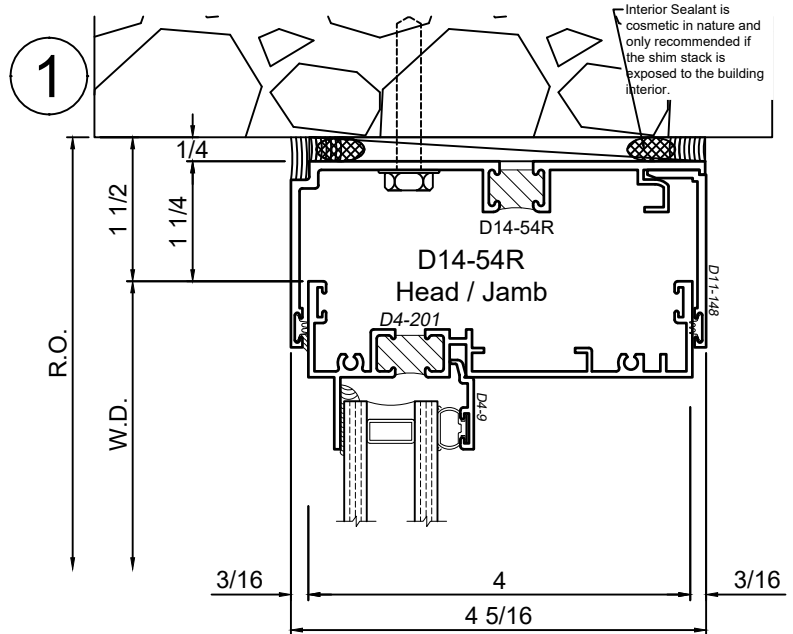

Receptor Sections - 4410 Series

Product Details - Head / Jamb Receptors and Sub-Sills

Note: Trim shown is a sampling of WINCO's offering. Not all shapes are held in stock and minimum quantity order may be required. Consult your local WINCO sales representative for other trims available. It is WINCO's recommendation to install all trim and materials per WINCO's installation instructions.

© WINCO WINDOW COMPANY, INC. 2026

SCALE 6"=1'-0"

Receptor Sections - 4410 Series

Product Details - Rapid Receptor Head / Jamb & Sub-Sill

Note: Trim shown is a sampling of WINCO's offering. Not all shapes are held in stock and minimum quantity order may be required. Consult your local WINCO sales representative for other trims available. It is WINCO's recommendation to install all trim and materials per WINCO's installation instructions.

FN-158YY159
Rapid Receptor Head

FN-158YY159
Rapid Receptor Jamb

FN-160YY161
Rapid Sub-Sill

SCALE 6"=1'-0"

Receptor Sections - 4410 Series

Product Details - Head / Jamb Receptors and Sub-Sills

Note: Trim shown is a sampling of WINCO's offering. Not all shapes are held in stock and minimum quantity order may be required. Consult your local WINCO sales representative for other trims available. It is WINCO's recommendation to install all trim and materials per WINCO's installation instructions.

SCALE 6"=1'-0"