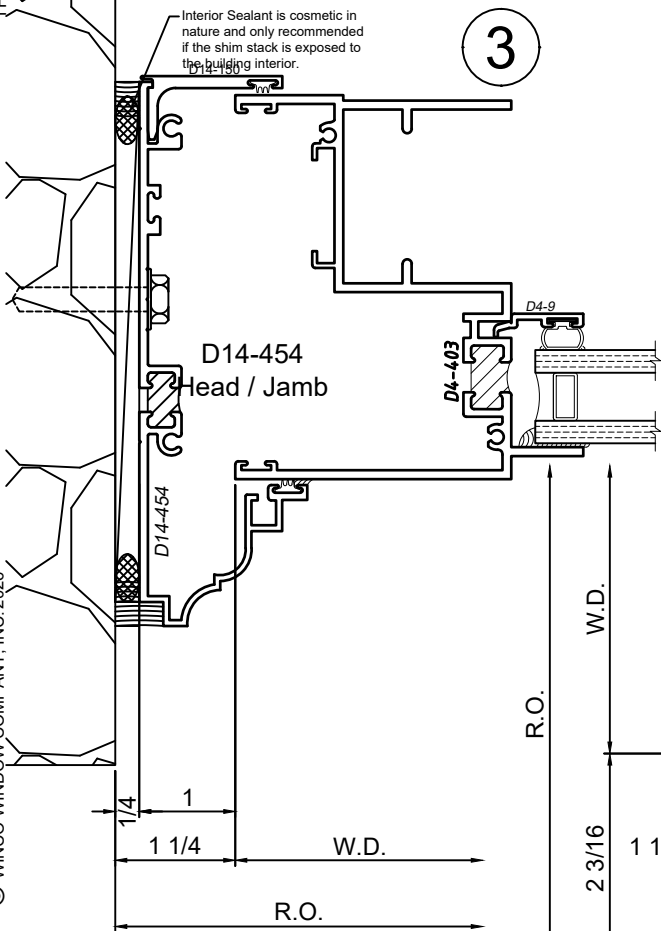

SCALE 6"=1'-0"

Receptor Sections - 4410 Series

Product Details - Head / Jamb Receptors and Sub-Sills

Note: Trim shown is a sampling of WINCO's offering. Not all shapes are held in stock and minimum quantity order may be required. Consult your local WINCO sales representative for other trims available. It is WINCO's recommendation to install all trim and materials per WINCO's installation instructions.

SCALE 6"=1'-0"