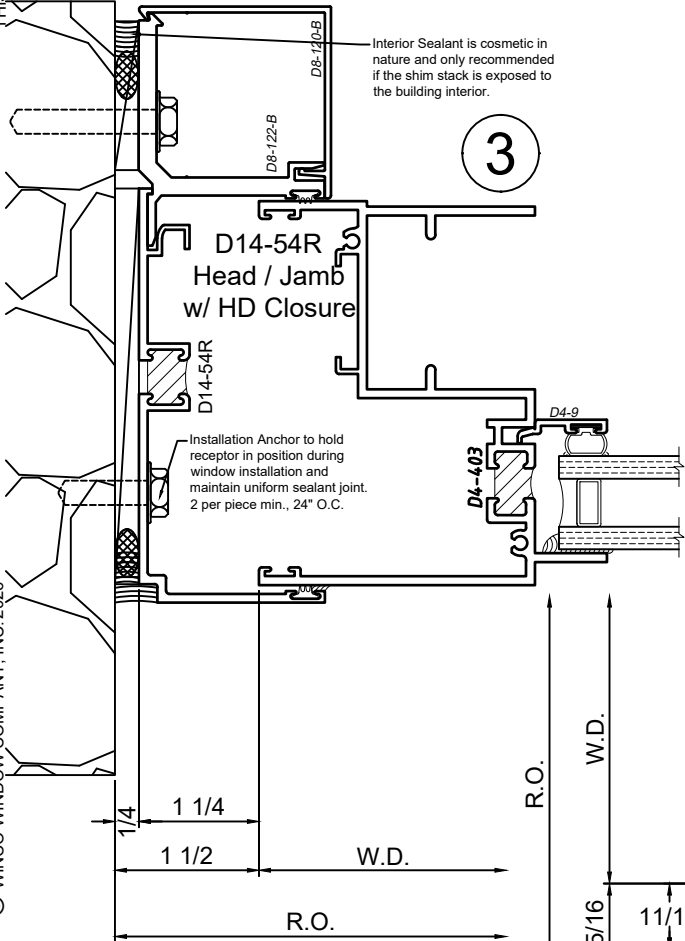

See 1450 / 1450S / 3410 / 4410 / 4410S / 4500 / 4500S Window Section(s) for possible window frame configurations.