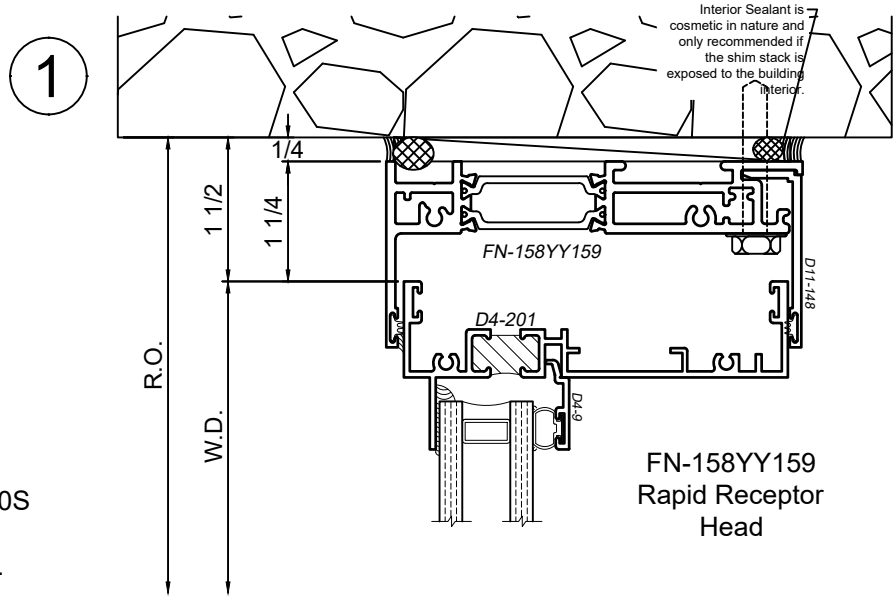

© WINCO WINDOW COMPANY, INC. 2026

SCALE 6"=1'-0"

Receptor Sections - 4410 Series

Product Details - Rapid Receptor Head / Jamb & Sub-Sill

Note: Trim shown is a sampling of WINCO's offering. Not all shapes are held in stock and minimum quantity order may be required. Consult your local WINCO sales representative for other trims available. It is WINCO's recommendation to install all trim and materials per WINCO's installation instructions.

FN-158YY159
Rapid Receptor Head

FN-158YY159
Rapid Receptor Jamb

FN-160YY161
Rapid Sub-Sill

SCALE 6"=1'-0"

Receptor Sections - 4410 Series

Product Details - Head / Jamb Receptors and Sub-Sills

Note: Trim shown is a sampling of WINCO's offering. Not all shapes are held in stock and minimum quantity order may be required. Consult your local WINCO sales representative for other trims available. It is WINCO's recommendation to install all trim and materials per WINCO's installation instructions.

SCALE 6"=1'-0"