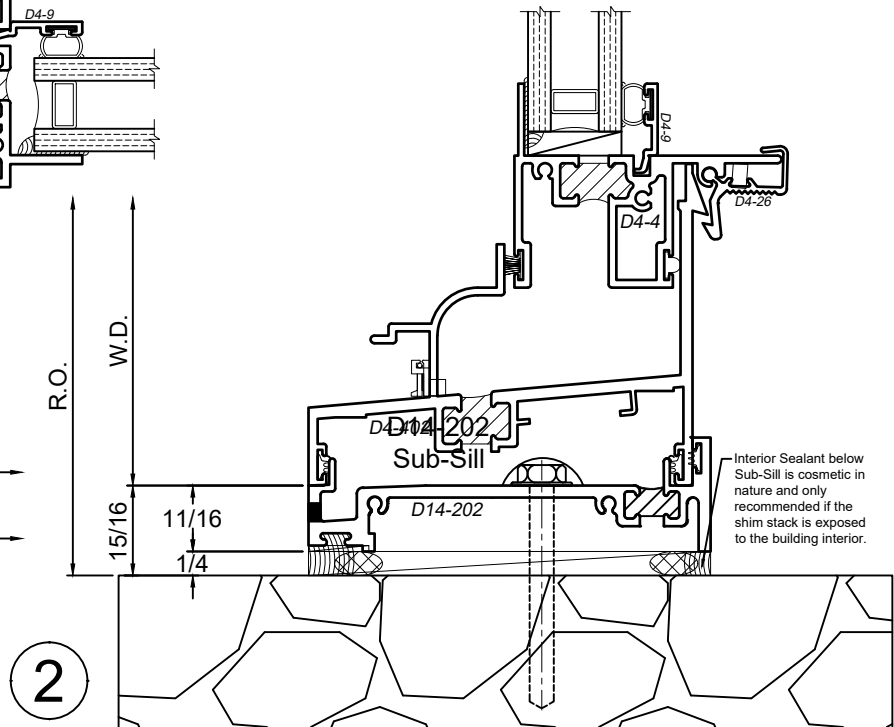

See 1450 / 1450S / 3410 / 4410 / 4410S / 4500 / 4500S Window Section(s) for possible window frame configurations.