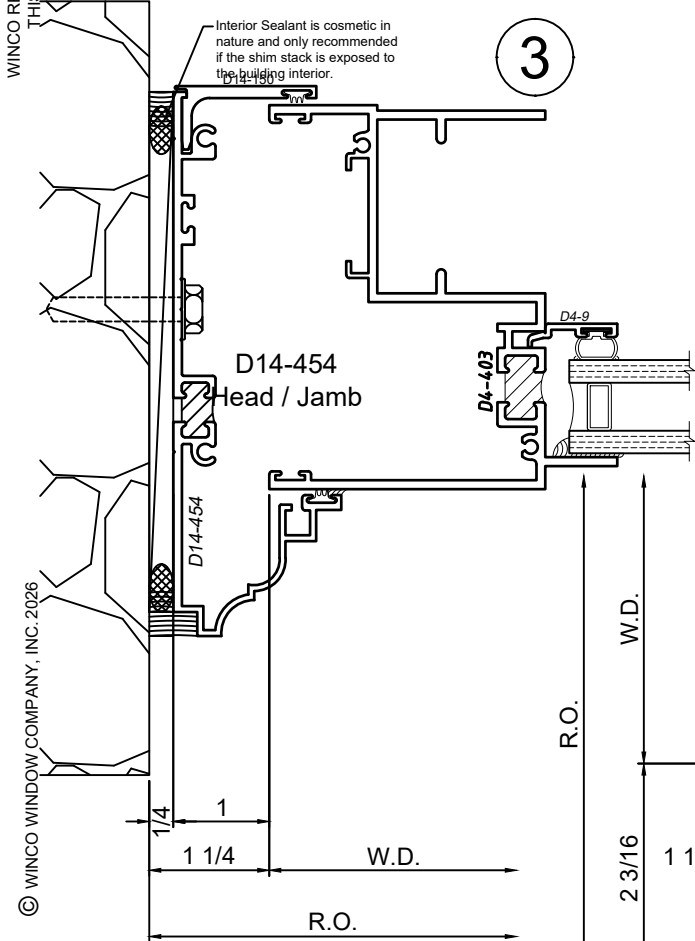

SCALE 6"=1'-0"

Receptor Sections - 4410 Series

Product Details - Head / Jamb Receptors and Sub-Sills

Note: Trim shown is a sampling of WINCO's offering. Not all shapes are held in stock and minimum quantity order may be required. Consult your local WINCO sales representative for other trims available. It is WINCO's recommendation to install all trim and materials per WINCO's installation instructions.

SCALE 6"=1'-0"