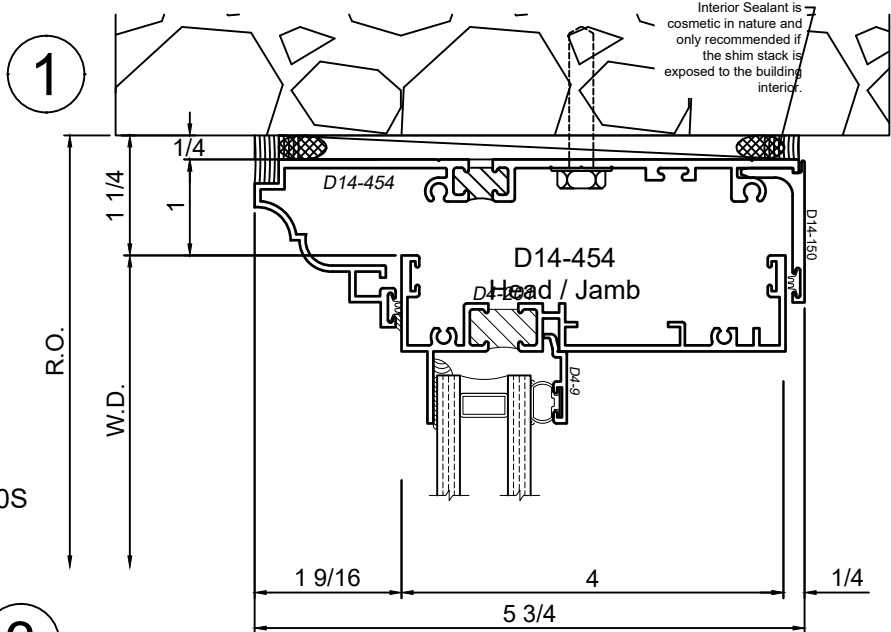

SCALE 6"=1'-0"

Receptor Sections - 4410 Series

Product Details - Head / Jamb Receptors and Sub-Sills

Note: Trim shown is a sampling of WINCO's offering. Not all shapes are held in stock and minimum quantity order may be required. Consult your local WINCO sales representative for other trims available. It is WINCO's recommendation to install all trim and materials per WINCO's installation instructions.

SCALE 6"=1'-0"