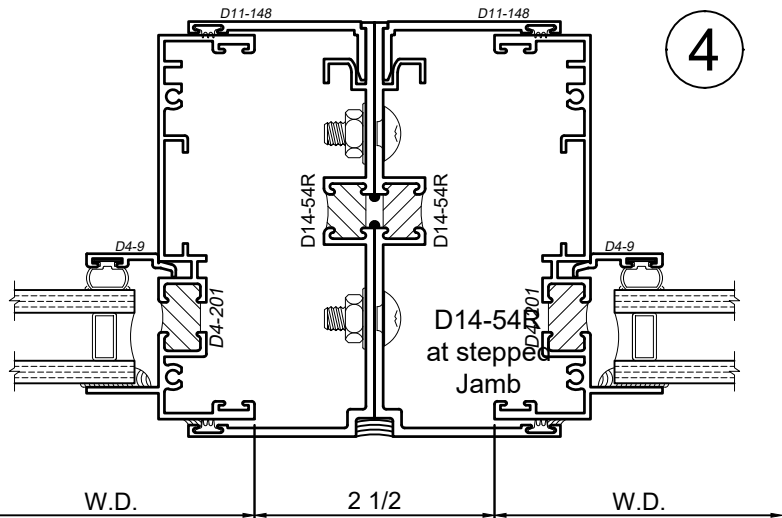

Receptor Sections - 4410 Series

Product Details - Head / Jamb Receptors and Sub-Sills

Note: Trim shown is a sampling of WINCO's offering. Not all shapes are held in stock and minimum quantity order may be required. Consult your local WINCO sales representative for other trims available. It is WINCO's recommendation to install all trim and materials per WINCO's installation instructions.

© WINCO WINDOW COMPANY, INC. 2026

SCALE 6"=1'-0"

Receptor Sections - 4410 Series

Product Details - Rapid Receptor Head / Jamb & Sub-Sill

Note: Trim shown is a sampling of WINCO's offering. Not all shapes are held in stock and minimum quantity order may be required. Consult your local WINCO sales representative for other trims available. It is WINCO's recommendation to install all trim and materials per WINCO's installation instructions.

FN-158YY159
Rapid Receptor Head

FN-158YY159
Rapid Receptor Jamb

FN-160YY161
Rapid Sub-Sill

SCALE 6"=1'-0"

Receptor Sections - 4410 Series

Product Details - Head / Jamb Receptors and Sub-Sills

Note: Trim shown is a sampling of WINCO's offering. Not all shapes are held in stock and minimum quantity order may be required. Consult your local WINCO sales representative for other trims available. It is WINCO's recommendation to install all trim and materials per WINCO's installation instructions.

SCALE 6"=1'-0"