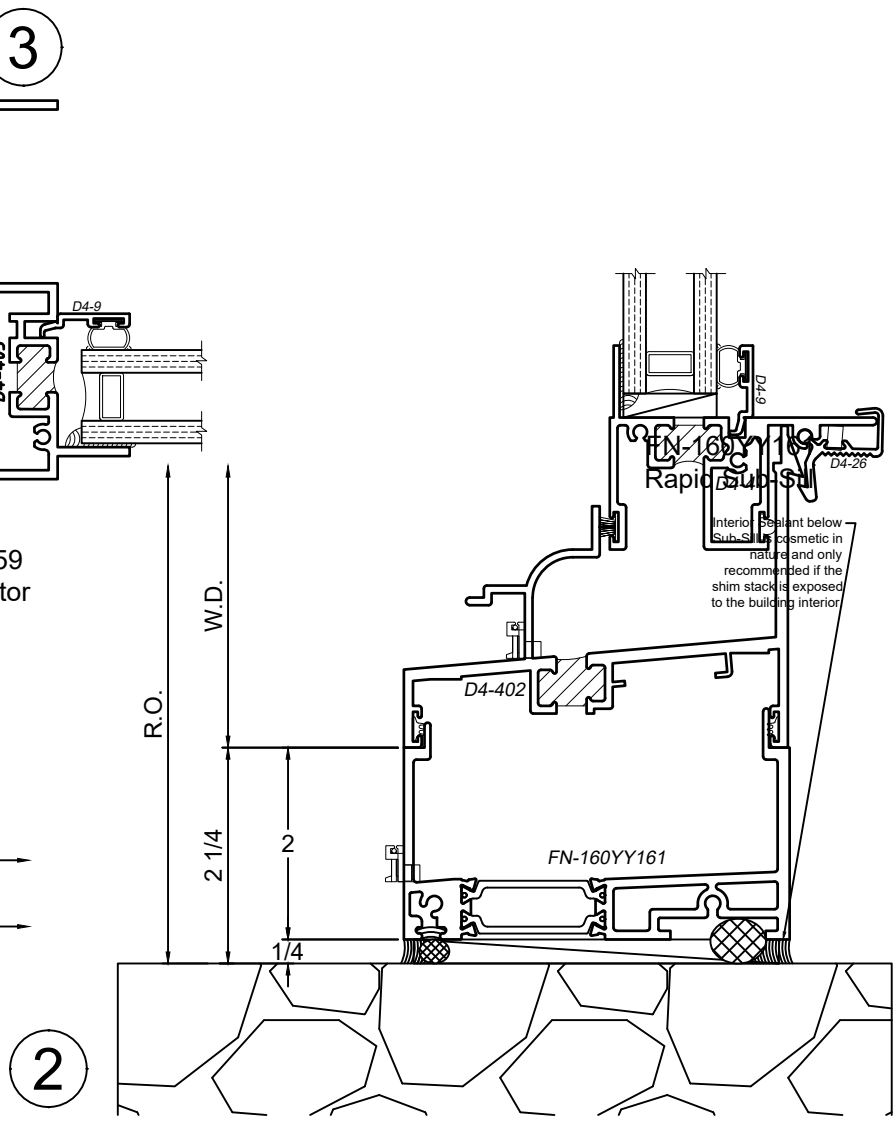

FN-158YY159
Rapid Receptor Head

FN-158YY159
Rapid Receptor Jamb

FN-160YY161
Rapid Sub-Sill

SCALE 6"=1'-0"

Receptor Sections - 4410 Series

Product Details - Head / Jamb Receptors and Sub-Sills

Note: Trim shown is a sampling of WINCO's offering. Not all shapes are held in stock and minimum quantity order may be required. Consult your local WINCO sales representative for other trims available. It is WINCO's recommendation to install all trim and materials per WINCO's installation instructions.