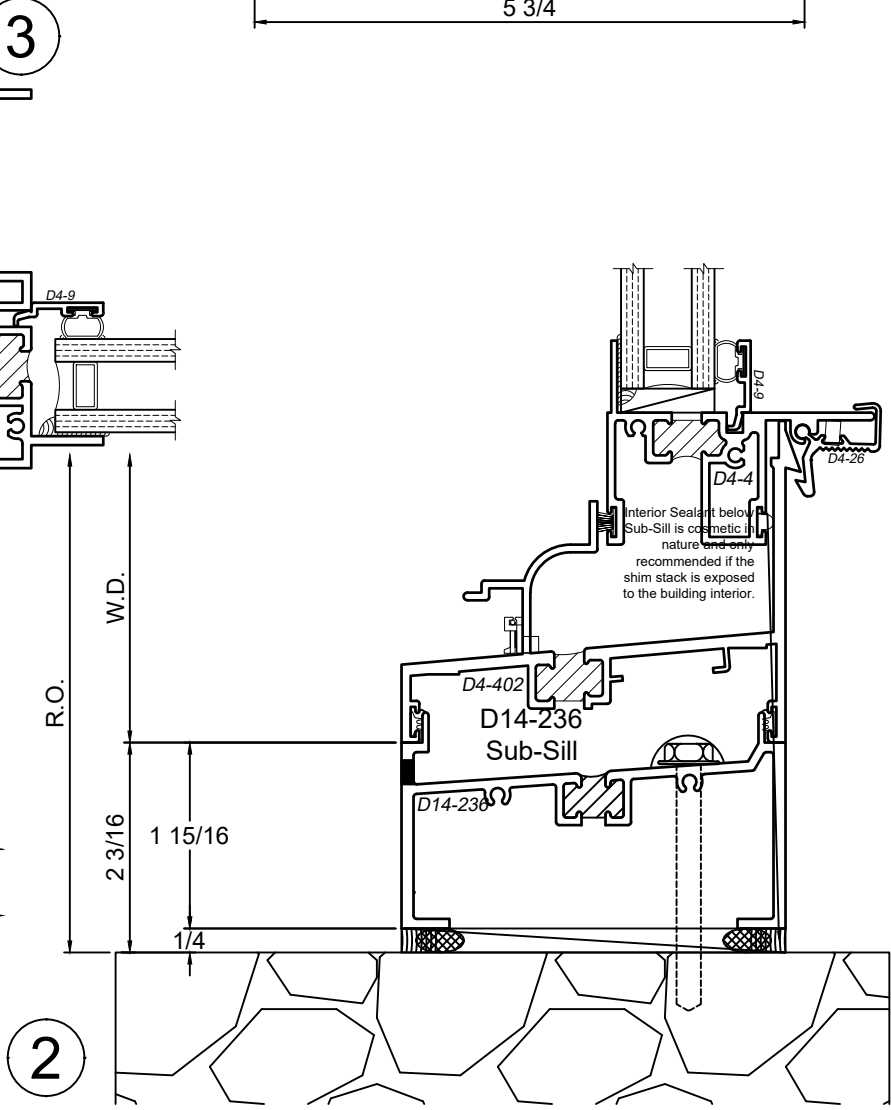

See 1450 / 1450S / 3410 / 4410 / 4410S / 4500 / 4500S Window Section(s) for possible window frame configurations.