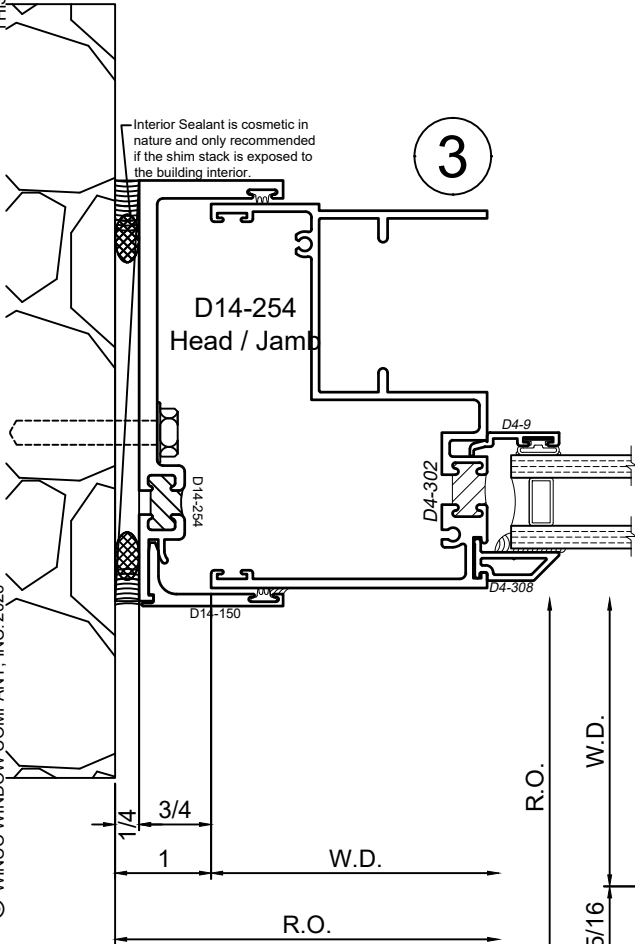

SCALE 6"=1'-0"

Receptor Sections - 4410S Series

Product Details - Head / Jamb Receptors and Sub-Sills

Note: Trim shown is a sampling of WINCO's offering. Not all shapes are held in stock and minimum quantity order may be required. Consult your local WINCO sales representative for other trims available. It is WINCO's recommendation to install all trim and materials per WINCO's installation instructions.

SCALE 6"=1'-0"