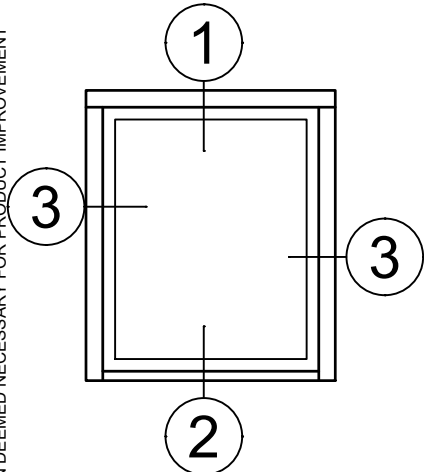

Receptor Sections - 4410S Series

Product Details - Head / Jamb Receptors and Sub-Sills

Note: Trim shown is a sampling of WINCO's offering. Not all shapes are held in stock and minimum quantity order may be required. Consult your local WINCO sales representative for other trims available. It is WINCO's recommendation to install all trim and materials per WINCO's installation instructions.

WINCO RESERVES THE RIGHT TO MODIFY OR CHANGE INFORMATION WITHIN THIS BOOK WHEN DEEMED NECESSARY FOR PRODUCT IMPROVEMENT

© WINCO WINDOW COMPANY, INC. 2026