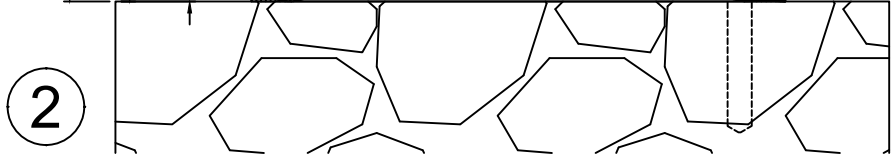

See 1450 / 1450S / 3410 / 4410 / 4410S / 4500 / 4500S Window Section(s) for possible window frame configurations.