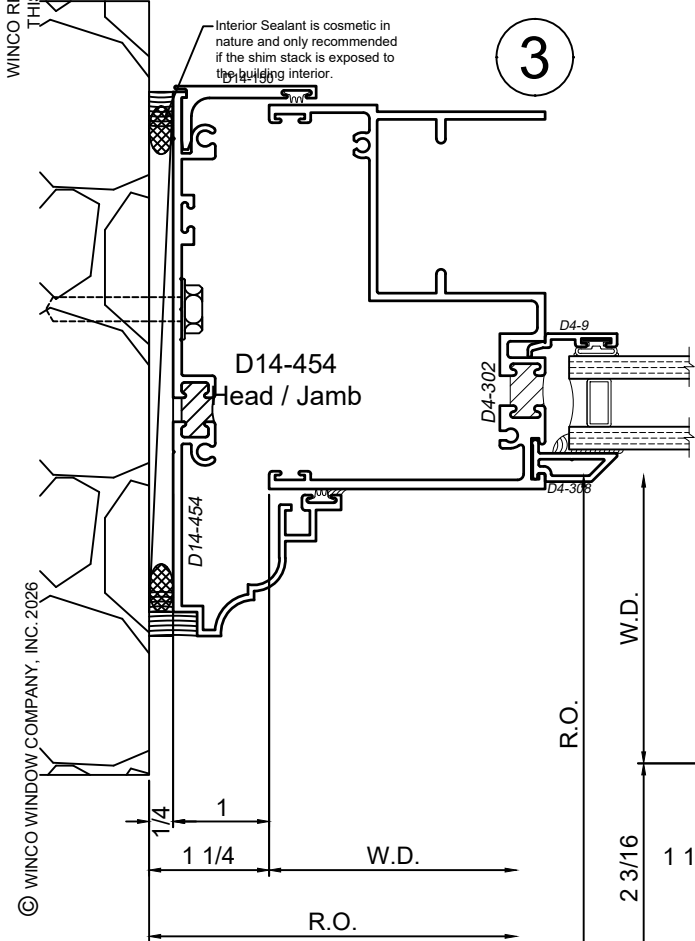

SCALE 6"=1'-0"

Receptor Sections - 4410S Series

Product Details - Head / Jamb Receptors and Sub-Sills

Note: Trim shown is a sampling of WINCO's offering. Not all shapes are held in stock and minimum quantity order may be required. Consult your local WINCO sales representative for other trims available. It is WINCO's recommendation to install all trim and materials per WINCO's installation instructions.

WINCO RESERVES THE RIGHT TO MODIFY OR CHANGE INFORMATION WITHIN THIS BOOK WHEN DEEMED NECESSARY FOR PRODUCT IMPROVEMENT

© WINCO WINDOW COMPANY, INC. 2026

SCALE 6"=1'-0"

Receptor Sections - 4410S Series

Product Details - Head / Jamb Receptors and Sub-Sills

Note: Trim shown is a sampling of WINCO's offering. Not all shapes are held in stock and minimum quantity order may be required. Consult your local WINCO sales representative for other trims available. It is WINCO's recommendation to install all trim and materials per WINCO's installation instructions.

SCALE 6"=1'-0"