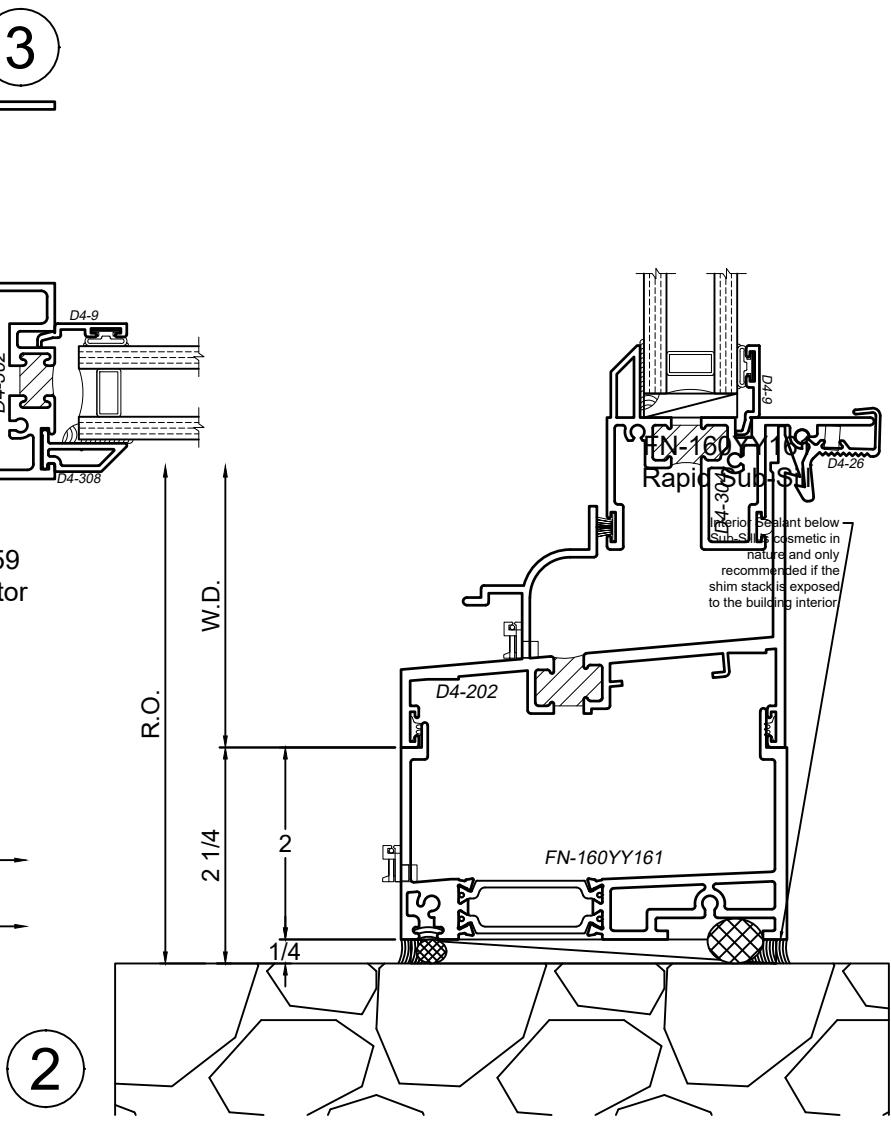

© WINCO WINDOW COMPANY, INC. 2026

SCALE 6"=1'-0"

Receptor Sections - 4410S Series

Product Details - Rapid Receptor Head / Jamb & Sub-Sill

Note: Trim shown is a sampling of WINCO's offering. Not all shapes are held in stock and minimum quantity order may be required. Consult your local WINCO sales representative for other trims available. It is WINCO's recommendation to install all trim and materials per WINCO's installation instructions.

FN-158YY159
Rapid Receptor Head

FN-158YY159
Rapid Receptor Jamb

FN-160YY161
Rapid Sub-Sill

SCALE 6"=1'-0"

Receptor Sections - 4410S Series

Product Details - Head / Jamb Receptors and Sub-Sills

Note: Trim shown is a sampling of WINCO's offering. Not all shapes are held in stock and minimum quantity order may be required. Consult your local WINCO sales representative for other trims available. It is WINCO's recommendation to install all trim and materials per WINCO's installation instructions.