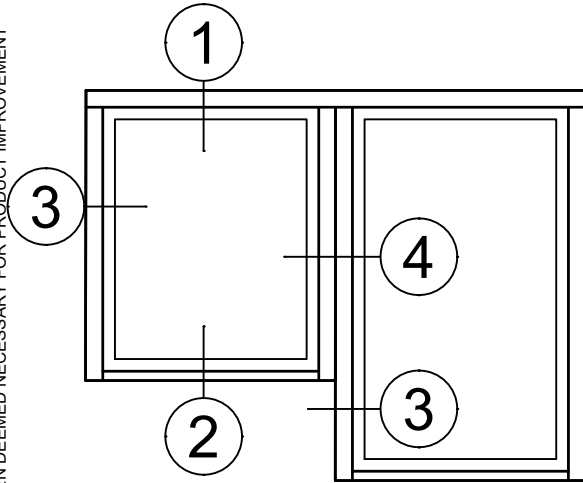

Receptor Sections - 4410S Series

Product Details - Head / Jamb Receptors and Sub-Sills

Note: Trim shown is a sampling of WINCO's offering. Not all shapes are held in stock and minimum quantity order may be required. Consult your local WINCO sales representative for other trims available. It is WINCO's recommendation to install all trim and materials per WINCO's installation instructions.

WINCO RESERVES THE RIGHT TO MODIFY OR CHANGE INFORMATION WITHIN THIS BOOK WHEN DEEMED NECESSARY FOR PRODUCT IMPROVEMENT

See 1450 / 1450S / 3410 / 4410 / 4410S / 4500 / 4500S Window Section(s) for possible window frame configurations.