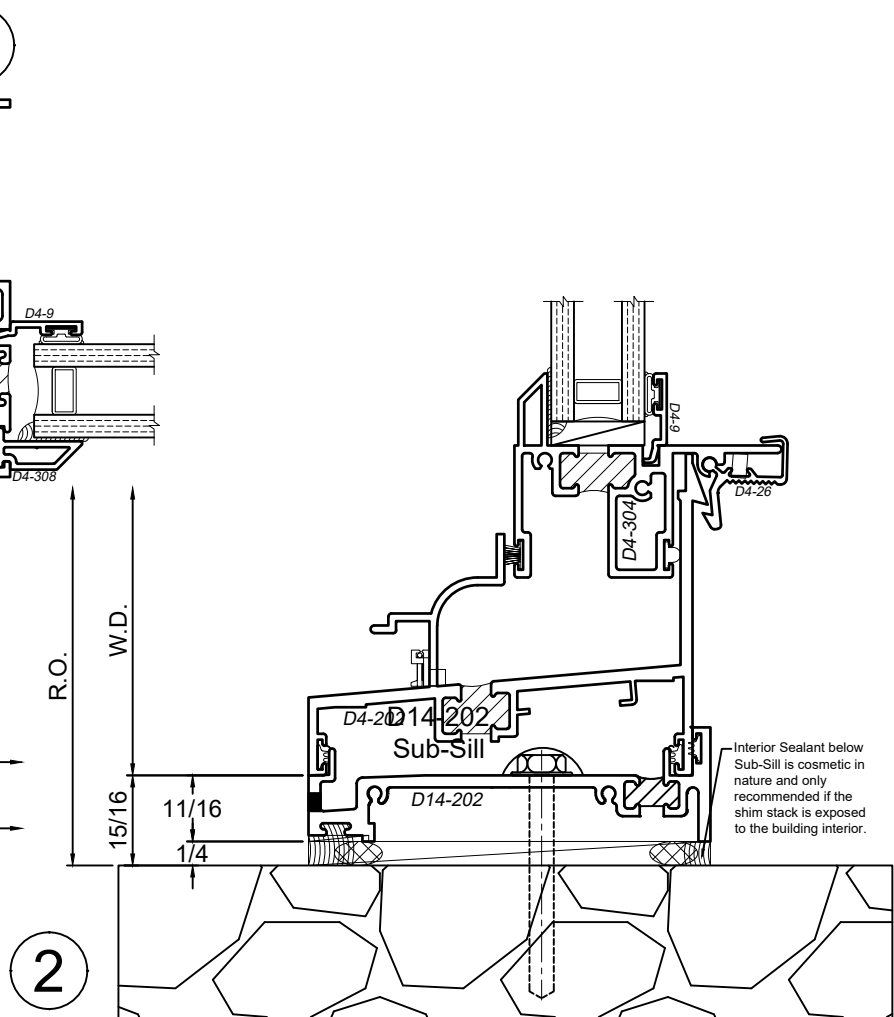

See 1450 / 1450S / 3410 / 4410 / 4410S / 4500 / 4500S Window Section(s) for possible window frame configurations.