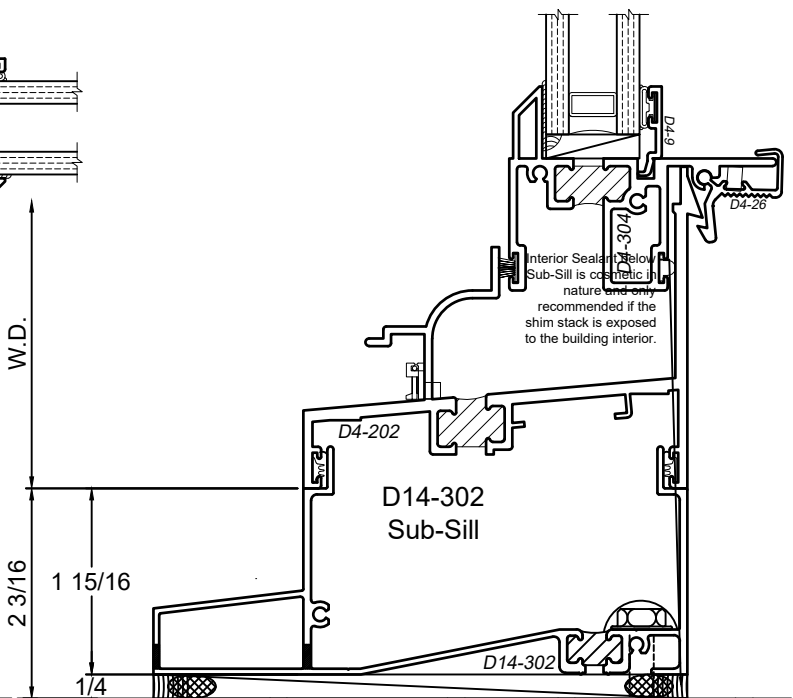

SCALE 6"=1'-0"

Receptor Sections - 4410S Series

Product Details - Head / Jamb Receptors and Sub-Sills

Note: Trim shown is a sampling of WINCO's offering. Not all shapes are held in stock and minimum quantity order may be required. Consult your local WINCO sales representative for other trims available. It is WINCO's recommendation to install all trim and materials per WINCO's installation instructions.

WINCO RESERVES THE RIGHT TO MODIFY OR CHANGE INFORMATION WITHIN THIS BOOK WHEN DEEMED NECESSARY FOR PRODUCT IMPROVEMENT

© WINCO WINDOW COMPANY, INC. 2026

SCALE 6"=1'-0"

Receptor Sections - 4410S Series

Product Details - Head / Jamb Receptors and Sub-Sills

Note: Trim shown is a sampling of WINCO's offering. Not all shapes are held in stock and minimum quantity order may be required. Consult your local WINCO sales representative for other trims available. It is WINCO's recommendation to install all trim and materials per WINCO's installation instructions.

SCALE 6"=1'-0"