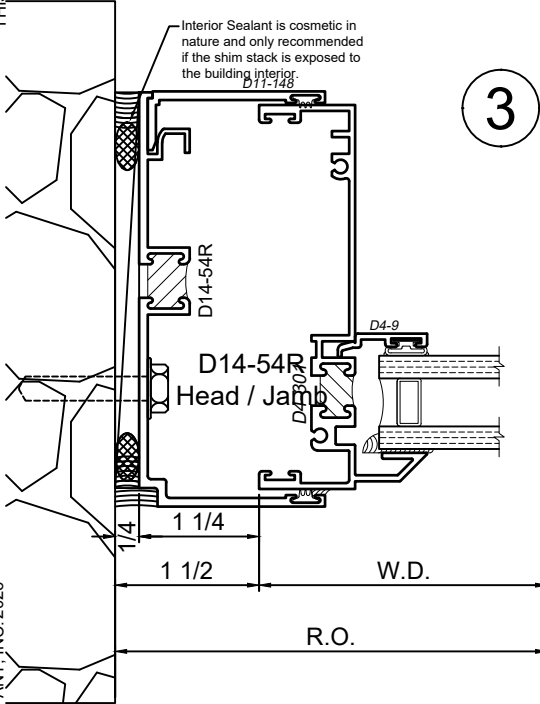

Receptor Sections - 4410S Series

Product Details - Head / Jamb Receptors and Sub-Sills

Note: Trim shown is a sampling of WINCO's offering. Not all shapes are held in stock and minimum quantity order may be required. Consult your local WINCO sales representative for other trims available. It is WINCO's recommendation to install all trim and materials per WINCO's installation instructions.

© WINCO WINDOW COMPANY, INC. 2026

SCALE 6"=1'-0"

Receptor Sections - 4410S Series

Product Details - Rapid Receptor Head / Jamb & Sub-Sill

Note: Trim shown is a sampling of WINCO's offering. Not all shapes are held in stock and minimum quantity order may be required. Consult your local WINCO sales representative for other trims available. It is WINCO's recommendation to install all trim and materials per WINCO's installation instructions.

FN-158YY159
Rapid Receptor Head

FN-158YY159
Rapid Receptor Jamb

FN-160YY161
Rapid Sub-Sill

SCALE 6"=1'-0"

Receptor Sections - 4410S Series

Product Details - Head / Jamb Receptors and Sub-Sills

Note: Trim shown is a sampling of WINCO's offering. Not all shapes are held in stock and minimum quantity order may be required. Consult your local WINCO sales representative for other trims available. It is WINCO's recommendation to install all trim and materials per WINCO's installation instructions.

SCALE 6"=1'-0"