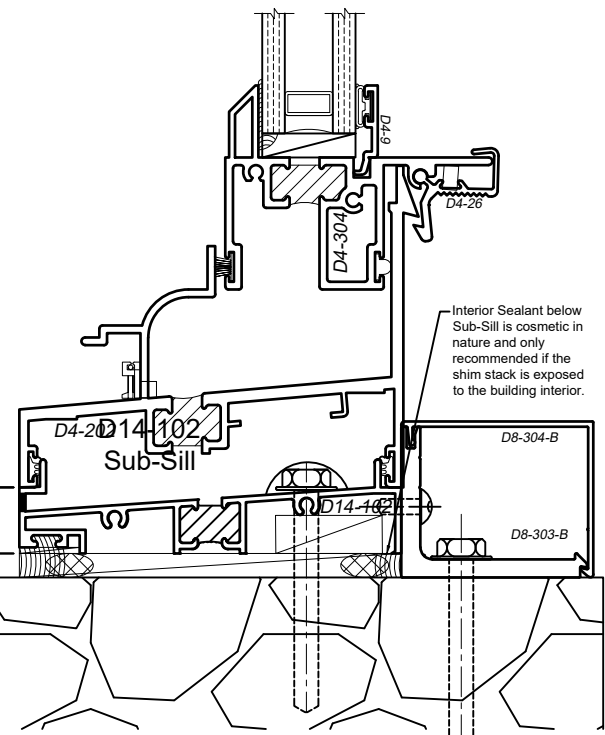

See 1450 / 1450S / 3410 / 4410 / 4410S / 4500 / 4500S Window Section(s) for possible window frame configurations.