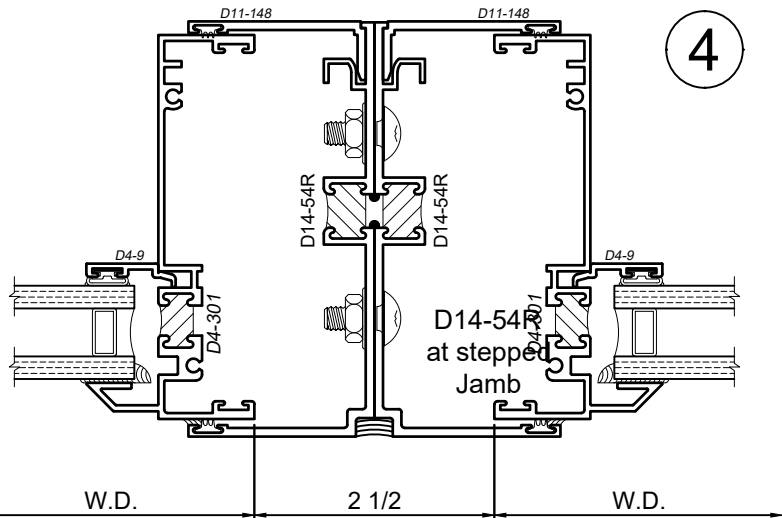

Receptor Sections - 4410S Series

Product Details - Head / Jamb Receptors and Sub-Sills

Note: Trim shown is a sampling of WINCO's offering. Not all shapes are held in stock and minimum quantity order may be required. Consult your local WINCO sales representative for other trims available. It is WINCO's recommendation to install all trim and materials per WINCO's installation instructions.

© WINCO WINDOW COMPANY, INC. 2026

SCALE 6"=1'-0"

Receptor Sections - 4410S Series

Product Details - Rapid Receptor Head / Jamb & Sub-Sill

Note: Trim shown is a sampling of WINCO's offering. Not all shapes are held in stock and minimum quantity order may be required. Consult your local WINCO sales representative for other trims available. It is WINCO's recommendation to install all trim and materials per WINCO's installation instructions.

FN-158YY159
Rapid Receptor Head

FN-158YY159
Rapid Receptor Jamb

FN-160YY161
Rapid Sub-Sill

SCALE 6"=1'-0"

Receptor Sections - 4410S Series

Product Details - Head / Jamb Receptors and Sub-Sills

Note: Trim shown is a sampling of WINCO's offering. Not all shapes are held in stock and minimum quantity order may be required. Consult your local WINCO sales representative for other trims available. It is WINCO's recommendation to install all trim and materials per WINCO's installation instructions.

SCALE 6"=1'-0"