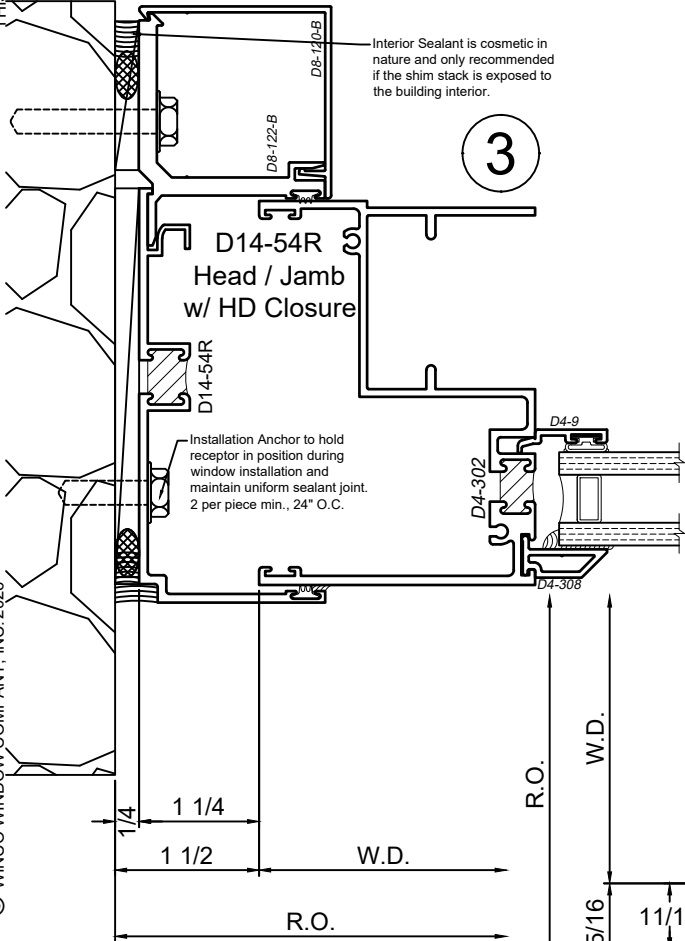

See 1450 / 1450S / 3410 / 4410 / 4410S / 4500 / 4500S Window Section(s) for possible window frame configurations.