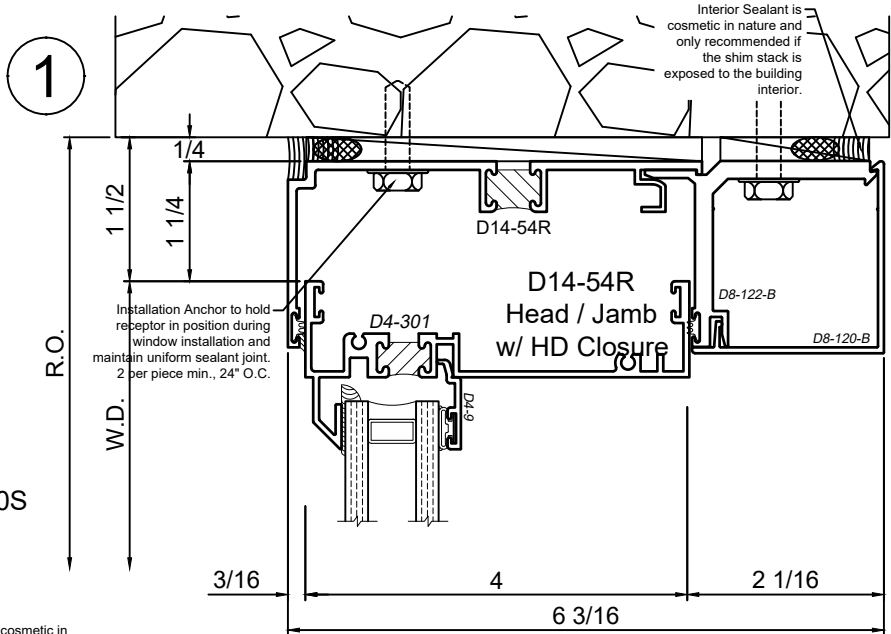

© WINCO WINDOW COMPANY, INC. 2026

SCALE 6"=1'-0"

Receptor Sections - 4410S Series

Product Details - Rapid Receptor Head / Jamb & Sub-Sill

Note: Trim shown is a sampling of WINCO's offering. Not all shapes are held in stock and minimum quantity order may be required. Consult your local WINCO sales representative for other trims available. It is WINCO's recommendation to install all trim and materials per WINCO's installation instructions.

FN-158YY159
Rapid Receptor Head

FN-158YY159
Rapid Receptor Jamb

FN-160YY161
Rapid Sub-Sill

SCALE 6"=1'-0"

Receptor Sections - 4410S Series

Product Details - Head / Jamb Receptors and Sub-Sills

Note: Trim shown is a sampling of WINCO's offering. Not all shapes are held in stock and minimum quantity order may be required. Consult your local WINCO sales representative for other trims available. It is WINCO's recommendation to install all trim and materials per WINCO's installation instructions.

SCALE 6"=1'-0"

Receptor Sections - 4410S Series

Product Details - Head / Jamb Receptors and Sub-Sills

Note: Trim shown is a sampling of WINCO's offering. Not all shapes are held in stock and minimum quantity order may be required. Consult your local WINCO sales representative for other trims available. It is WINCO's recommendation to install all trim and materials per WINCO's installation instructions.

SCALE 6"=1'-0"