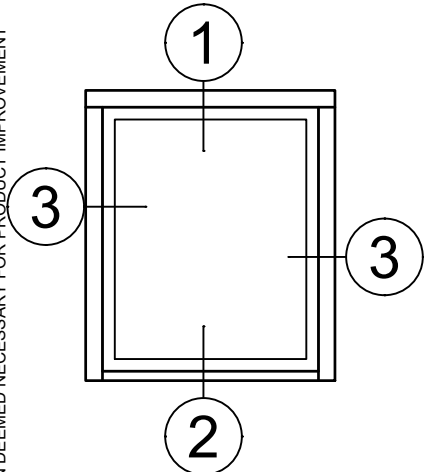

Receptor Sections - 4410S Series

Product Details - Rapid Receptor Head / Jamb & Sub-Sill

Note: Trim shown is a sampling of WINCO's offering. Not all shapes are held in stock and minimum quantity order may be required. Consult your local WINCO sales representative for other trims available. It is WINCO's recommendation to install all trim and materials per WINCO's installation instructions.

WINCO RESERVES THE RIGHT TO MODIFY OR CHANGE INFORMATION WITHIN THIS BOOK WHEN DEEMED NECESSARY FOR PRODUCT IMPROVEMENT

© WINCO WINDOW COMPANY, INC. 2026

See 1450 / 1450S / 3410 / 4410 / 4410S / 4500 / 4500S Window Section(s) for possible window frame configurations.