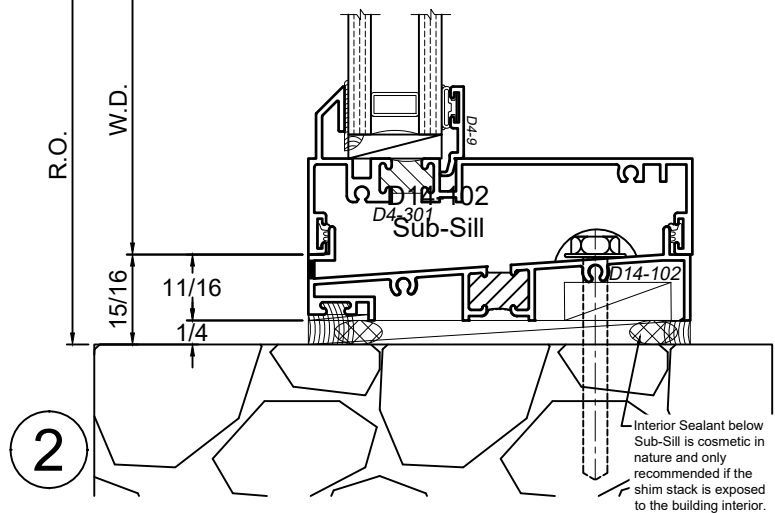

Receptor Sections - 4410S Series

Product Details - Head / Jamb Receptors and Sub-Sills

Note: Trim shown is a sampling of WINCO's offering. Not all shapes are held in stock and minimum quantity order may be required. Consult your local WINCO sales representative for other trims available. It is WINCO's recommendation to install all trim and materials per WINCO's installation instructions.

© WINCO WINDOW COMPANY, INC. 2026

SCALE 6"=1'-0"

Receptor Sections - 4410S Series

Product Details - Rapid Receptor Head / Jamb & Sub-Sill

Note: Trim shown is a sampling of WINCO's offering. Not all shapes are held in stock and minimum quantity order may be required. Consult your local WINCO sales representative for other trims available. It is WINCO's recommendation to install all trim and materials per WINCO's installation instructions.

FN-158YY159
Rapid Receptor Head

FN-158YY159
Rapid Receptor Jamb

FN-160YY161
Rapid Sub-Sill

SCALE 6"=1'-0"

Receptor Sections - 4410S Series

Product Details - Head / Jamb Receptors and Sub-Sills

Note: Trim shown is a sampling of WINCO's offering. Not all shapes are held in stock and minimum quantity order may be required. Consult your local WINCO sales representative for other trims available. It is WINCO's recommendation to install all trim and materials per WINCO's installation instructions.

SCALE 6"=1'-0"