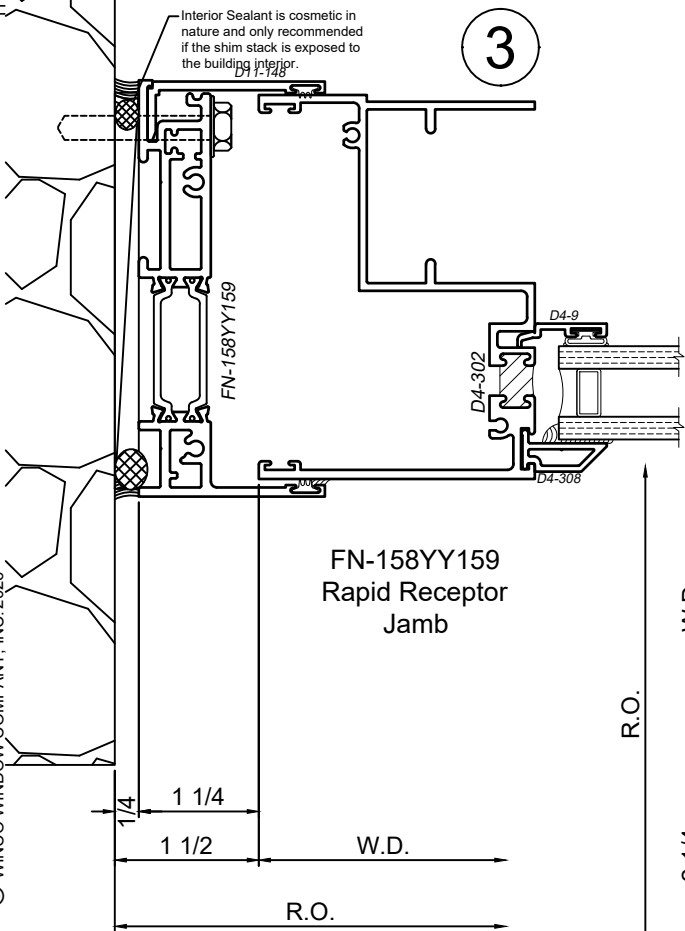

FN-158YY159
Rapid Receptor Head

FN-158YY159
Rapid Receptor Jamb

FN-160YY161
Rapid Sub-Sill

SCALE 6"=1'-0"

Receptor Sections - 4410S Series

Product Details - Head / Jamb Receptors and Sub-Sills

Note: Trim shown is a sampling of WINCO's offering. Not all shapes are held in stock and minimum quantity order may be required. Consult your local WINCO sales representative for other trims available. It is WINCO's recommendation to install all trim and materials per WINCO's installation instructions.