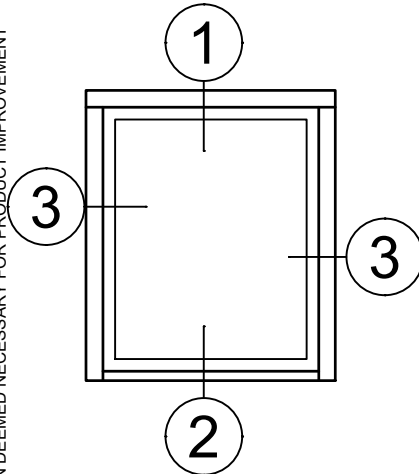

Receptor Sections - 4410S Series

Product Details - Head / Jamb Receptors and Sub-Sills

Note: Trim shown is a sampling of WINCO's offering. Not all shapes are held in stock and minimum quantity order may be required. Consult your local WINCO sales representative for other trims available. It is WINCO's recommendation to install all trim and materials per WINCO's installation instructions.

WINCO RESERVES THE RIGHT TO MODIFY OR CHANGE INFORMATION WITHIN THIS BOOK WHEN DEEMED NECESSARY FOR PRODUCT IMPROVEMENT