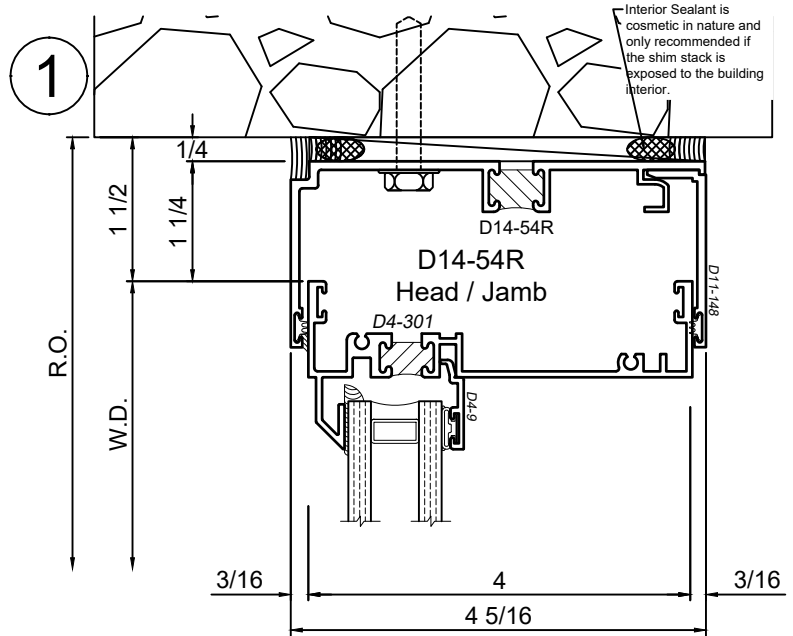

Receptor Sections - 4410S Series

Product Details - Head / Jamb Receptors and Sub-Sills

Note: Trim shown is a sampling of WINCO's offering. Not all shapes are held in stock and minimum quantity order may be required. Consult your local WINCO sales representative for other trims available. It is WINCO's recommendation to install all trim and materials per WINCO's installation instructions.

© WINCO WINDOW COMPANY, INC. 2026

SCALE 6"=1'-0"

Receptor Sections - 4410S Series

Product Details - Rapid Receptor Head / Jamb & Sub-Sill

Note: Trim shown is a sampling of WINCO's offering. Not all shapes are held in stock and minimum quantity order may be required. Consult your local WINCO sales representative for other trims available. It is WINCO's recommendation to install all trim and materials per WINCO's installation instructions.

FN-158YY159
Rapid Receptor Head

FN-158YY159
Rapid Receptor Jamb

FN-160YY161
Rapid Sub-Sill

SCALE 6"=1'-0"

Receptor Sections - 4410S Series

Product Details - Head / Jamb Receptors and Sub-Sills

Note: Trim shown is a sampling of WINCO's offering. Not all shapes are held in stock and minimum quantity order may be required. Consult your local WINCO sales representative for other trims available. It is WINCO's recommendation to install all trim and materials per WINCO's installation instructions.

SCALE 6"=1'-0"