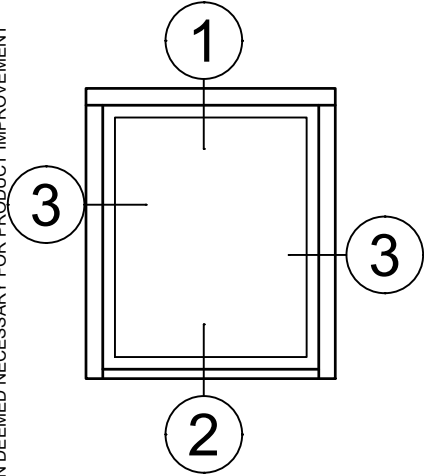

Receptor Sections - 4410S Series

Product Details - Head / Jamb Receptors and Sub-Sills

Note: Trim shown is a sampling of WINCO's offering. Not all shapes are held in stock and minimum quantity order may be required. Consult your local WINCO sales representative for other trims available. It is WINCO's recommendation to install all trim and materials per WINCO's installation instructions.

WINCO RESERVES THE RIGHT TO MODIFY OR CHANGE INFORMATION WITHIN THIS BOOK WHEN DEEMED NECESSARY FOR PRODUCT IMPROVEMENT