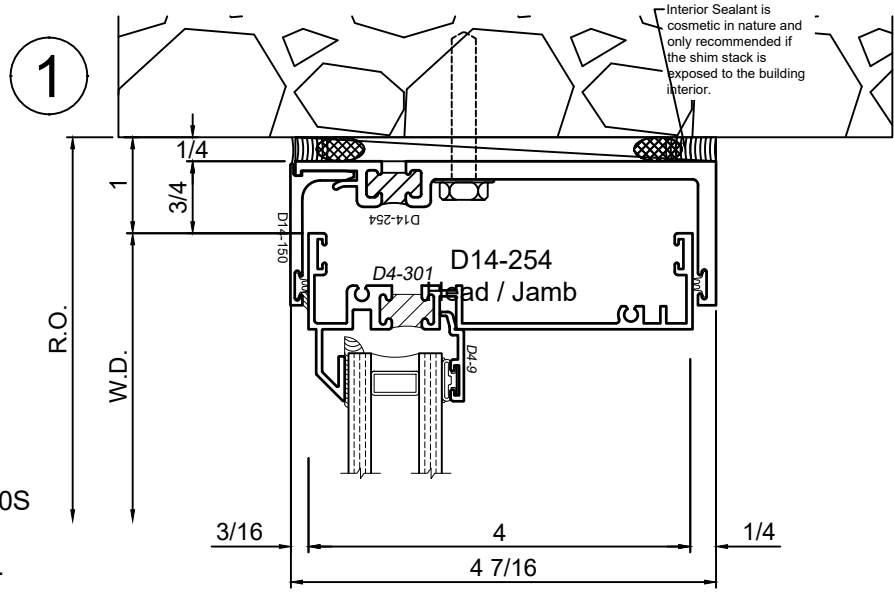

SCALE 6"=1'-0"

Receptor Sections - 4410S Series

Product Details - Head / Jamb Receptors and Sub-Sills

Note: Trim shown is a sampling of WINCO's offering. Not all shapes are held in stock and minimum quantity order may be required. Consult your local WINCO sales representative for other trims available. It is WINCO's recommendation to install all trim and materials per WINCO's installation instructions.

SCALE 6"=1'-0"