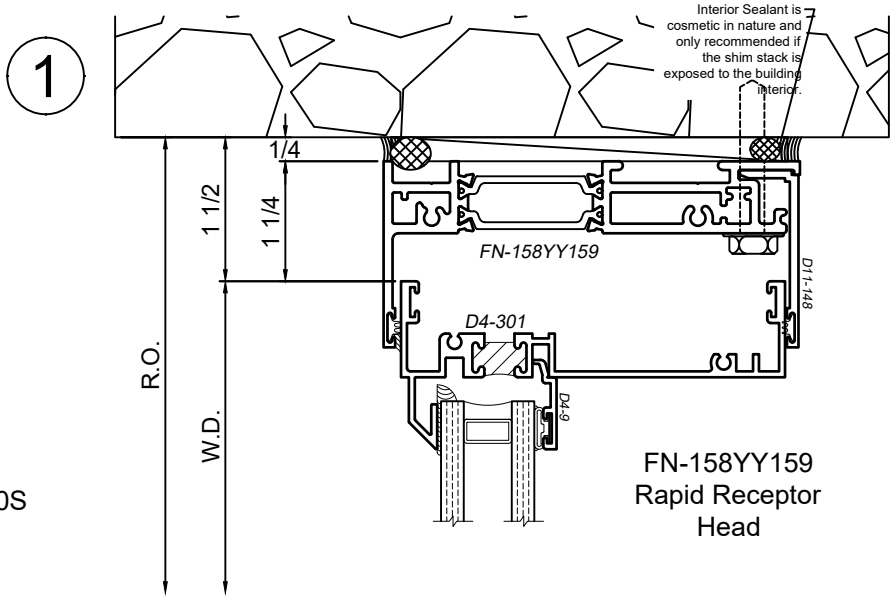

© WINCO WINDOW COMPANY, INC. 2026

SCALE 6"=1'-0"

Receptor Sections - 4410S Series

Product Details - Rapid Receptor Head / Jamb & Sub-Sill

Note: Trim shown is a sampling of WINCO's offering. Not all shapes are held in stock and minimum quantity order may be required. Consult your local WINCO sales representative for other trims available. It is WINCO's recommendation to install all trim and materials per WINCO's installation instructions.

FN-158YY159
Rapid Receptor Head

FN-158YY159
Rapid Receptor Jamb

FN-160YY161
Rapid Sub-Sill

SCALE 6"=1'-0"

Receptor Sections - 4410S Series

Product Details - Head / Jamb Receptors and Sub-Sills

Note: Trim shown is a sampling of WINCO's offering. Not all shapes are held in stock and minimum quantity order may be required. Consult your local WINCO sales representative for other trims available. It is WINCO's recommendation to install all trim and materials per WINCO's installation instructions.

SCALE 6"=1'-0"