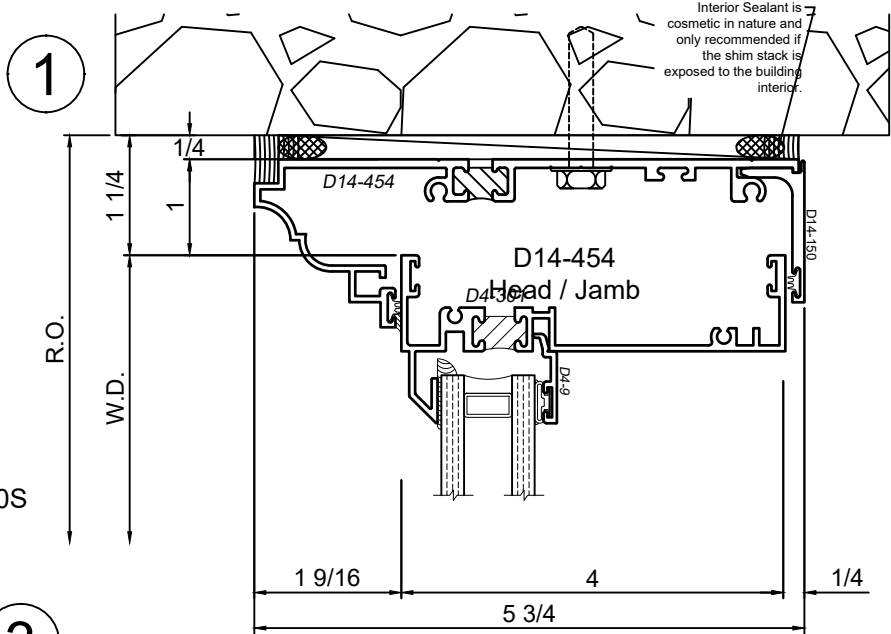

SCALE 6"=1'-0"

Receptor Sections - 4410S Series

Product Details - Head / Jamb Receptors and Sub-Sills

Note: Trim shown is a sampling of WINCO's offering. Not all shapes are held in stock and minimum quantity order may be required. Consult your local WINCO sales representative for other trims available. It is WINCO's recommendation to install all trim and materials per WINCO's installation instructions.

WINCO RESERVES THE RIGHT TO MODIFY OR CHANGE INFORMATION WITHIN THIS BOOK WHEN DEEMED NECESSARY FOR PRODUCT IMPROVEMENT

© WINCO WINDOW COMPANY, INC. 2026

SCALE 6"=1'-0"

Receptor Sections - 4410S Series

Product Details - Head / Jamb Receptors and Sub-Sills

Note: Trim shown is a sampling of WINCO's offering. Not all shapes are held in stock and minimum quantity order may be required. Consult your local WINCO sales representative for other trims available. It is WINCO's recommendation to install all trim and materials per WINCO's installation instructions.

SCALE 6"=1'-0"