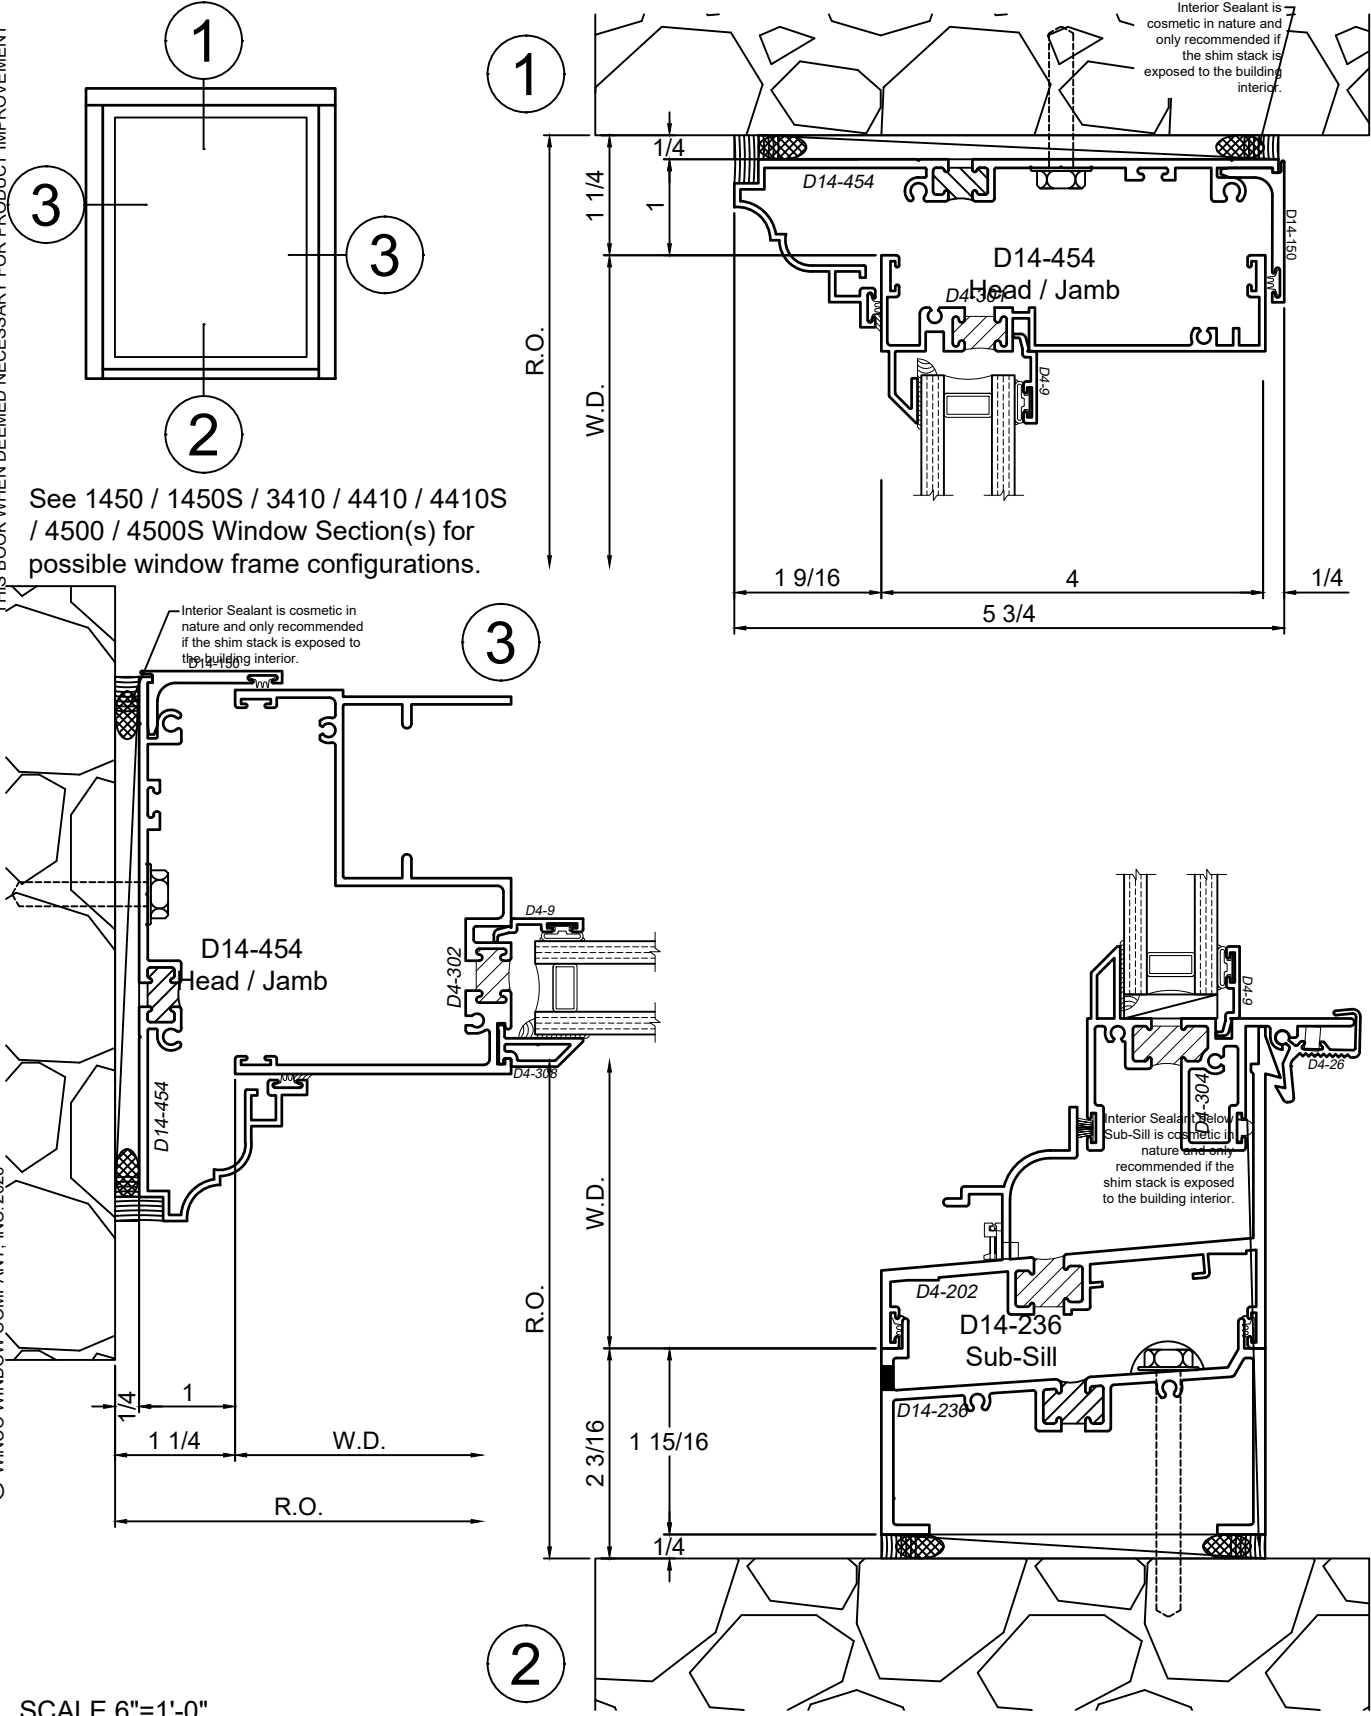

Receptor Sections - 4410S Series

Product Details - Head / Jamb Receptors and Sub-Sills

Note: Trim shown is a sampling of WINCO's offering. Not all shapes are held in stock and minimum quantity order may be required. Consult your local WINCO sales representative for other trims available. It is WINCO's recommendation to install all trim and materials per WINCO's installation instructions.

WINCO RESERVES THE RIGHT TO MODIFY OR CHANGE INFORMATION WITHIN THIS BOOK WHEN DEEMED NECESSARY FOR PRODUCT IMPROVEMENT

© WINCO WINDOW COMPANY, INC. 2026

SCALE 6"=1'-0"