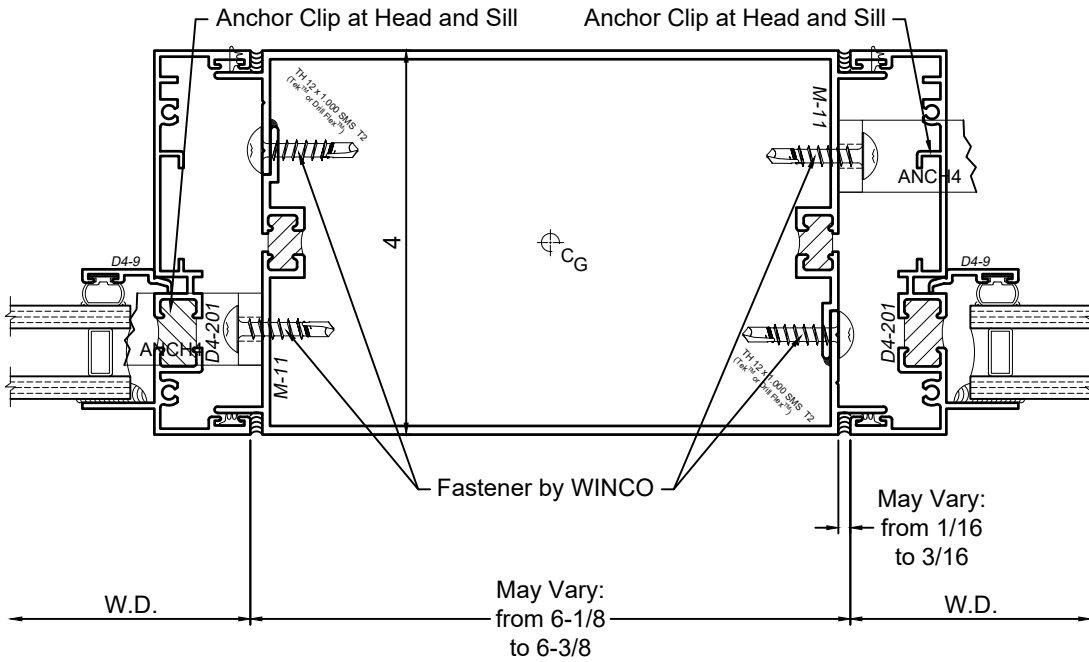

Mullion Sections - 4500 Series

Product Details - M-11

Note: Trim shown is a sampling of WINCO's offering. Not all shapes are held in stock and minimum quantity order may be required. Consult your local WINCO sales representative for other trims available. It is WINCO's recommendation to install all trim and materials per WINCO's installation instructions.

WINCO RESERVES THE RIGHT TO MODIFY OR CHANGE INFORMATION WITHIN THIS BOOK WHEN DEEMED NECESSARY FOR PRODUCT IMPROVEMENT

M-11 Mullion

Recommended usage only with Jamb Receptor for installation clearances

© WINCO WINDOW COMPANY, INC. 2026

SCALE 6"=1'-0"