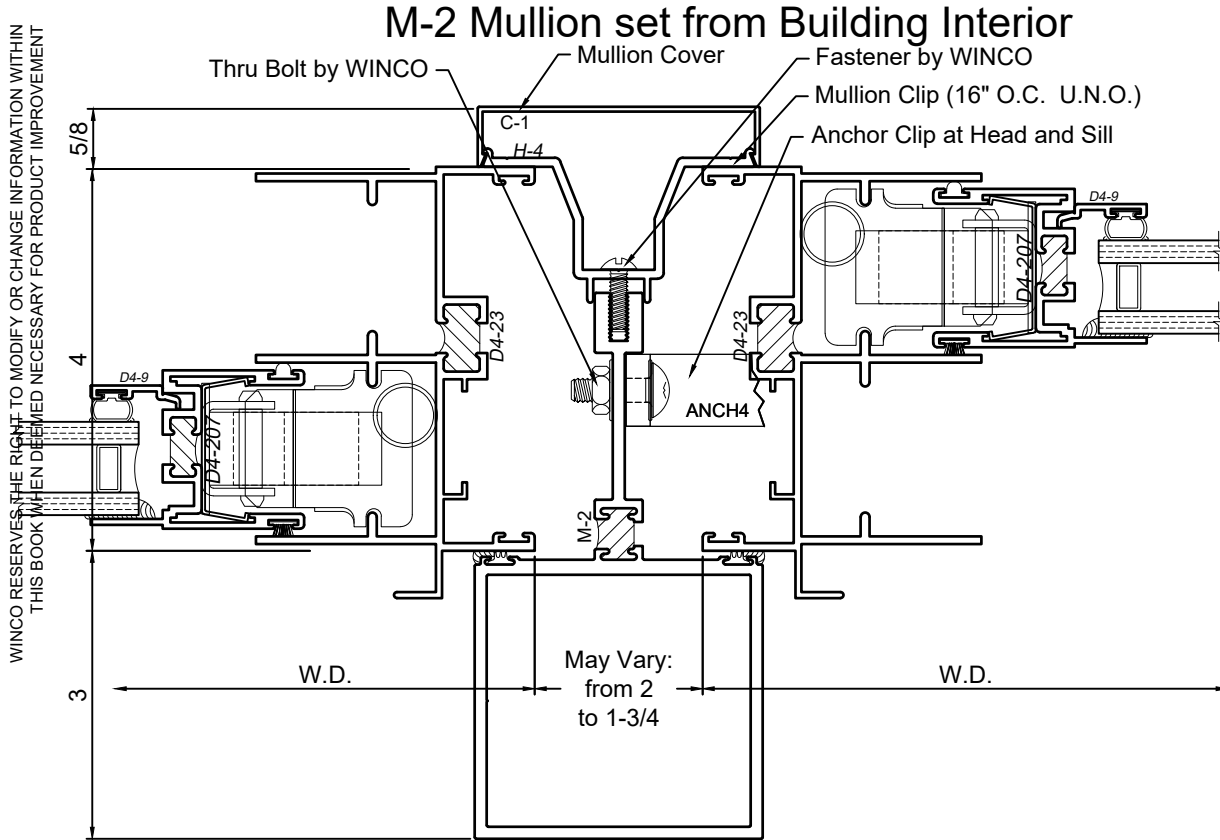

M-1 Mullion set from Building Interior

M-1 Mullion set from Building Exterior

SCALE 6"=1'-0"

Mullion Sections - 4500 Series

Product Details - M-2 Mullion

Note: Trim shown is a sampling of WINCO's offering. Not all shapes are held in stock and minimum quantity order may be required. Consult your local WINCO sales representative for other trims available. It is WINCO's recommendation to install all trim and materials per WINCO's installation instructions.

SCALE 6"=1'-0"

Mullion Sections - 4500 Series

Product Details - 90° Corner Mullion

Note: Trim shown is a sampling of WINCO's offering. Not all shapes are held in stock and minimum quantity order may be required. Consult your local WINCO sales representative for other trims available. It is WINCO's recommendation to install all trim and materials per WINCO's installation instructions.