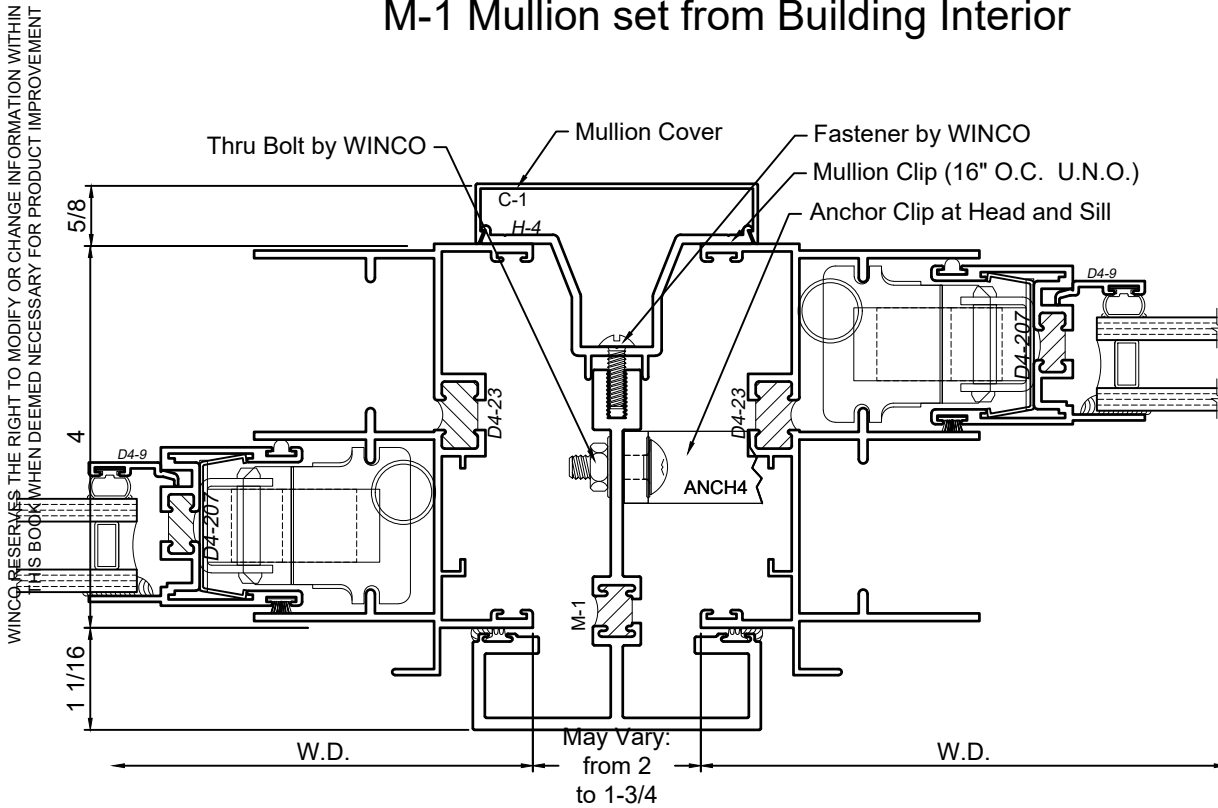

M-3 Mullion set from Building Interior

M-3 Mullion set from Building Exterior

SCALE 6"=1'-0"

Mullion Sections - 4500 Series

Product Details - M-1 Mullion

Note: Trim shown is a sampling of WINCO's offering. Not all shapes are held in stock and minimum quantity order may be required. Consult your local WINCO sales representative for other trims available. It is WINCO's recommendation to install all trim and materials per WINCO's installation instructions.

M-1 Mullion set from Building Interior

M-1 Mullion set from Building Exterior

SCALE 6"=1'-0"

Mullion Sections - 4500 Series

Product Details - M-2 Mullion

Note: Trim shown is a sampling of WINCO's offering. Not all shapes are held in stock and minimum quantity order may be required. Consult your local WINCO sales representative for other trims available. It is WINCO's recommendation to install all trim and materials per WINCO's installation instructions.