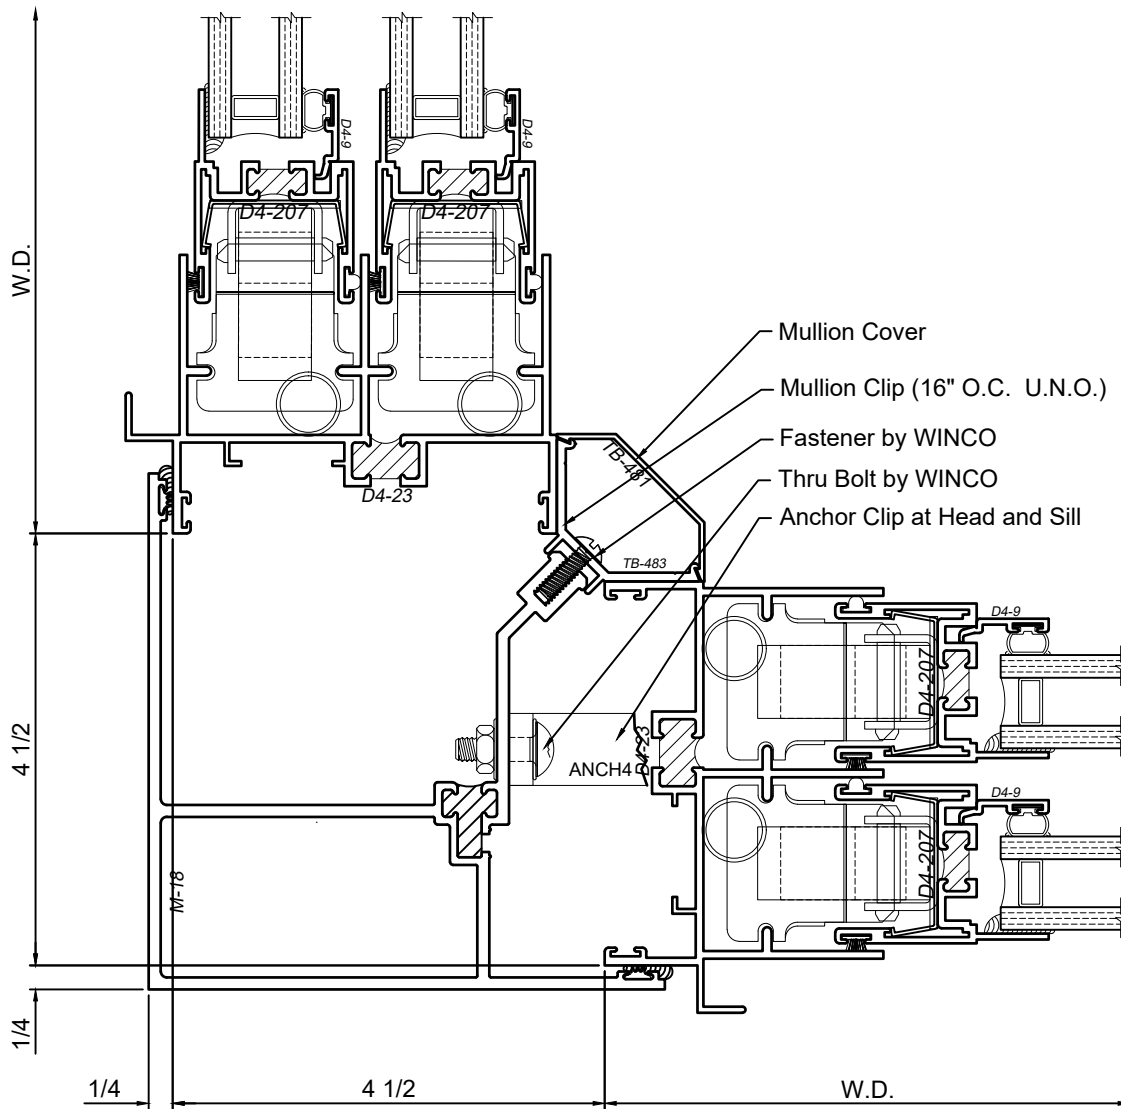

M-1 Mullion set from Building Interior

M-1 Mullion set from Building Exterior

SCALE 6"=1'-0"

Mullion Sections - 4500 Series

Product Details - M-2 Mullion

Note: Trim shown is a sampling of WINCO's offering. Not all shapes are held in stock and minimum quantity order may be required. Consult your local WINCO sales representative for other trims available. It is WINCO's recommendation to install all trim and materials per WINCO's installation instructions.

SCALE 6"=1'-0"

Mullion Sections - 4500 Series

Product Details - 90° Corner Mullion

Note: Trim shown is a sampling of WINCO's offering. Not all shapes are held in stock and minimum quantity order may be required. Consult your local WINCO sales representative for other trims available. It is WINCO's recommendation to install all trim and materials per WINCO's installation instructions.

WINCO RESERVES THE RIGHT TO MODIFY OR CHANGE INFORMATION WITHIN THIS BOOK WHEN DEEMED NECESSARY FOR PRODUCT IMPROVEMENT

© WINCO WINDOW COMPANY, INC. 2026

SCALE 6"=1'-0"

Mullion Sections - 4500 Series

Product Details - M-11