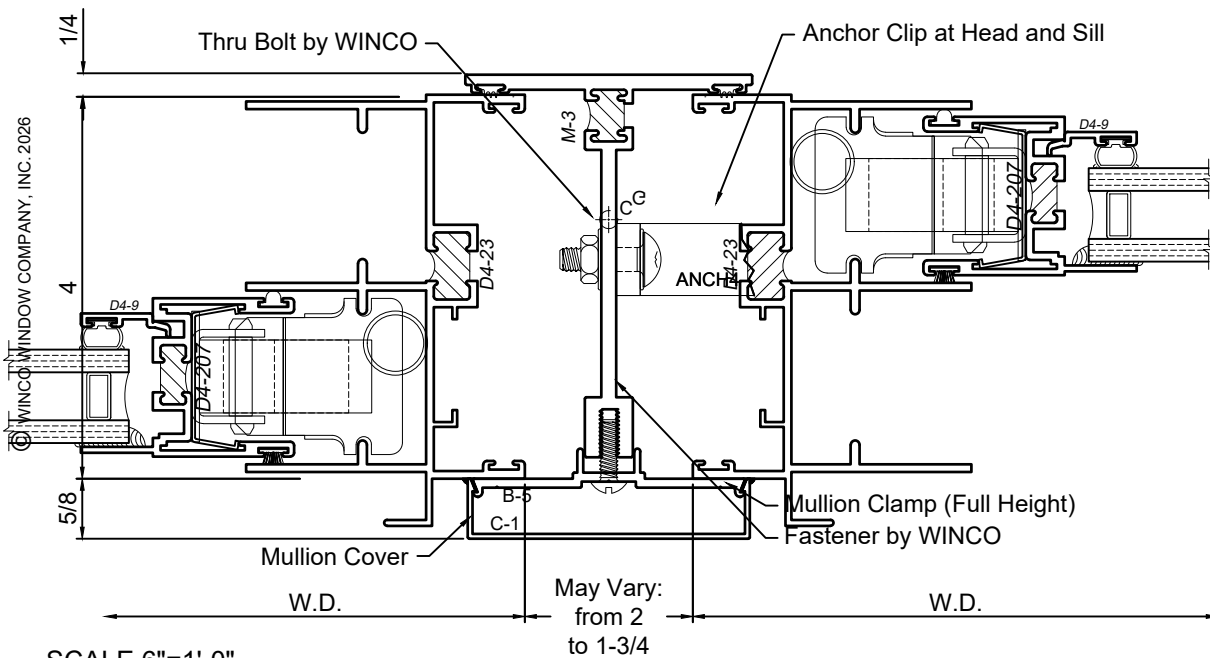

Mullion Sections - 4500 Series

Product Details - M-3 Mullion

Note: Trim shown is a sampling of WINCO's offering. Not all shapes are held in stock and minimum quantity order may be required. Consult your local WINCO sales representative for other trims available. It is WINCO's recommendation to install all trim and materials per WINCO's installation instructions.

M-3 Mullion set from Building Interior

M-3 Mullion set from Building Exterior

SCALE 6"=1'-0"

Mullion Sections - 4500 Series

Product Details - M-1 Mullion

Note: Trim shown is a sampling of WINCO's offering. Not all shapes are held in stock and minimum quantity order may be required. Consult your local WINCO sales representative for other trims available. It is WINCO's recommendation to install all trim and materials per WINCO's installation instructions.

M-1 Mullion set from Building Interior

M-1 Mullion set from Building Exterior

SCALE 6"=1'-0"

Mullion Sections - 4500 Series

Product Details - M-2 Mullion

Note: Trim shown is a sampling of WINCO's offering. Not all shapes are held in stock and minimum quantity order may be required. Consult your local WINCO sales representative for other trims available. It is WINCO's recommendation to install all trim and materials per WINCO's installation instructions.

SCALE 6"=1'-0"

Mullion Sections - 4500 Series

Product Details - 90° Corner Mullion

Note: Trim shown is a sampling of WINCO's offering. Not all shapes are held in stock and minimum quantity order may be required. Consult your local WINCO sales representative for other trims available. It is WINCO's recommendation to install all trim and materials per WINCO's installation instructions.