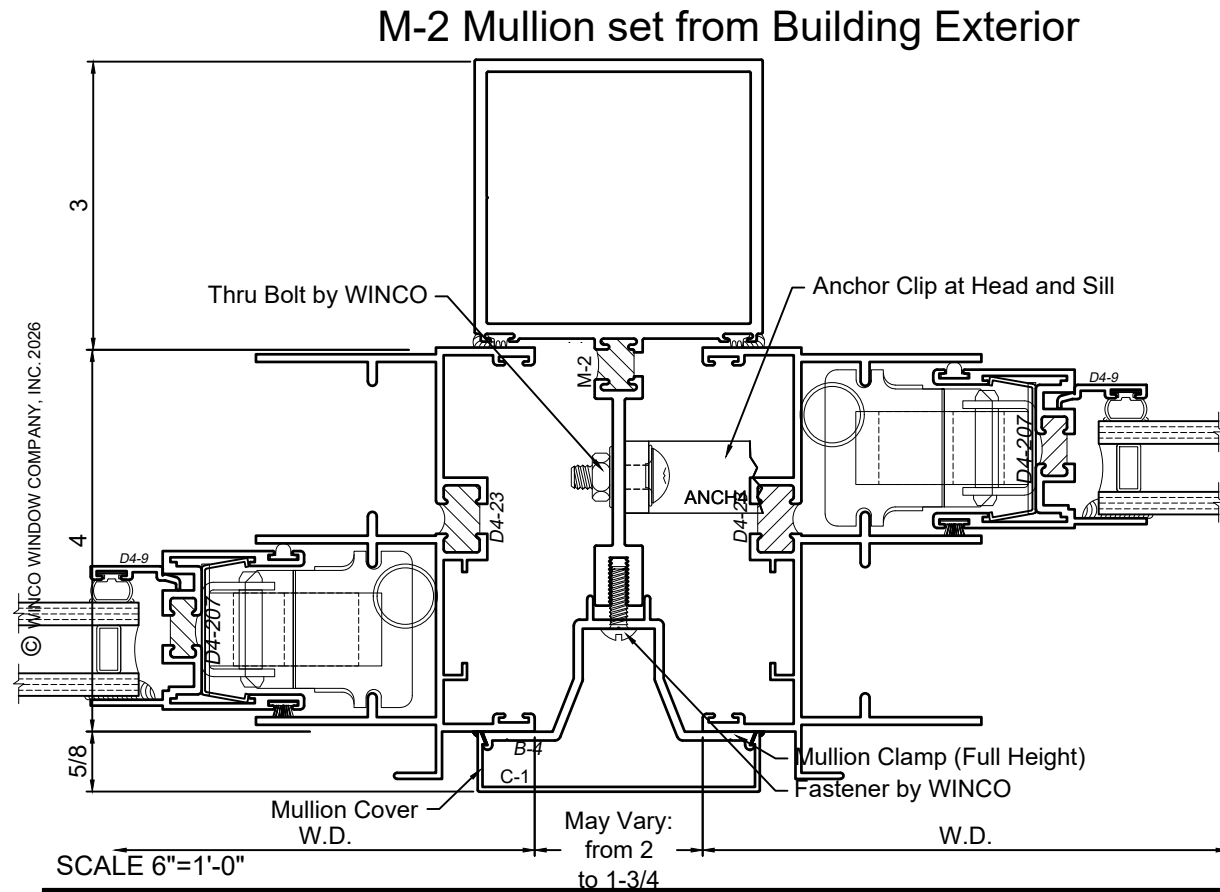

M-1 Mullion set from Building Interior

M-1 Mullion set from Building Exterior

SCALE 6"=1'-0"

Mullion Sections - 4500 Series

Product Details - M-2 Mullion

Note: Trim shown is a sampling of WINCO's offering. Not all shapes are held in stock and minimum quantity order may be required. Consult your local WINCO sales representative for other trims available. It is WINCO's recommendation to install all trim and materials per WINCO's installation instructions.