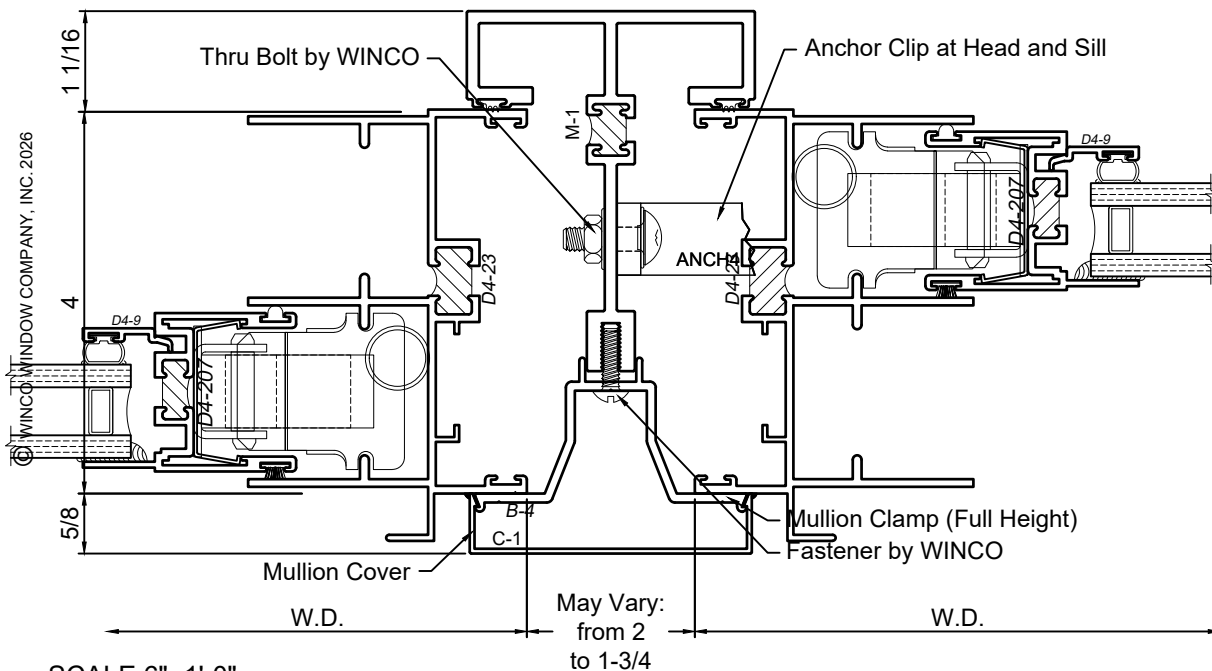

M-3 Mullion set from Building Interior

M-3 Mullion set from Building Exterior

SCALE 6"=1'-0"

Mullion Sections - 4500 Series

Product Details - M-1 Mullion

Note: Trim shown is a sampling of WINCO's offering. Not all shapes are held in stock and minimum quantity order may be required. Consult your local WINCO sales representative for other trims available. It is WINCO's recommendation to install all trim and materials per WINCO's installation instructions.

M-1 Mullion set from Building Interior

M-1 Mullion set from Building Exterior

SCALE 6"=1'-0"

Mullion Sections - 4500 Series

Product Details - M-2 Mullion

Note: Trim shown is a sampling of WINCO's offering. Not all shapes are held in stock and minimum quantity order may be required. Consult your local WINCO sales representative for other trims available. It is WINCO's recommendation to install all trim and materials per WINCO's installation instructions.

SCALE 6"=1'-0"

Mullion Sections - 4500 Series

Product Details - 90° Corner Mullion

Note: Trim shown is a sampling of WINCO's offering. Not all shapes are held in stock and minimum quantity order may be required. Consult your local WINCO sales representative for other trims available. It is WINCO's recommendation to install all trim and materials per WINCO's installation instructions.