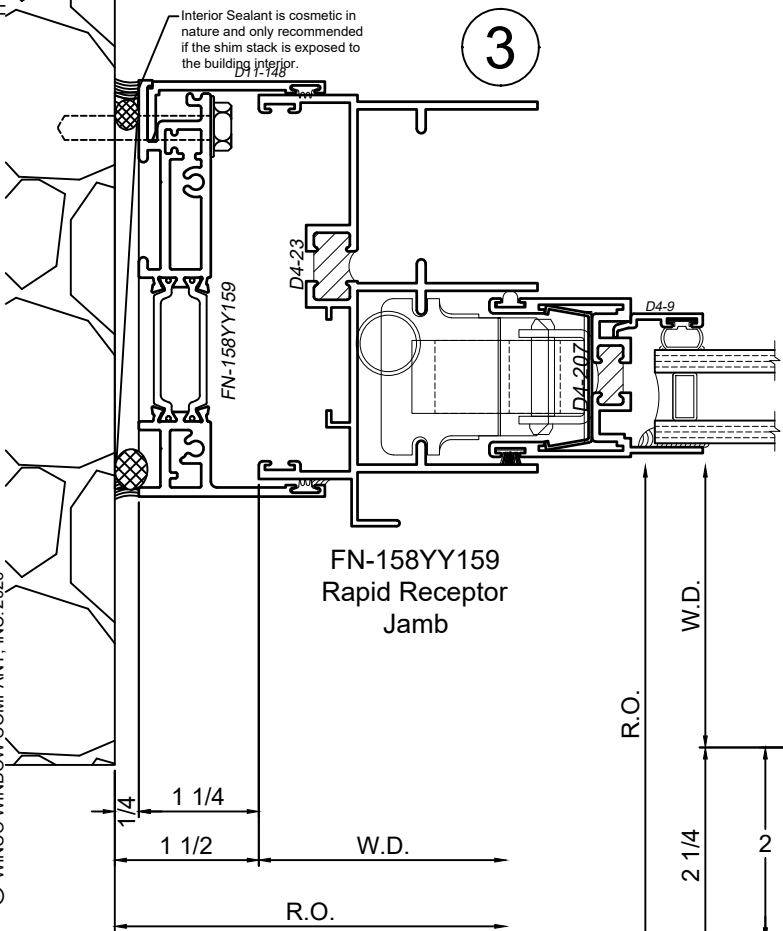

## Product Details - Rapid Receptor Head / Jamb & Sub-Sill

Note: Trim shown is a sampling of WINCO's offering. Not all shapes are held in stock and minimum quantity order may be required. Consult your local WINCO sales representative for other trims available. It is WINCO's recommendation to install all trim and materials per WINCO's installation instructions.

SCALE 6"=1'-0"