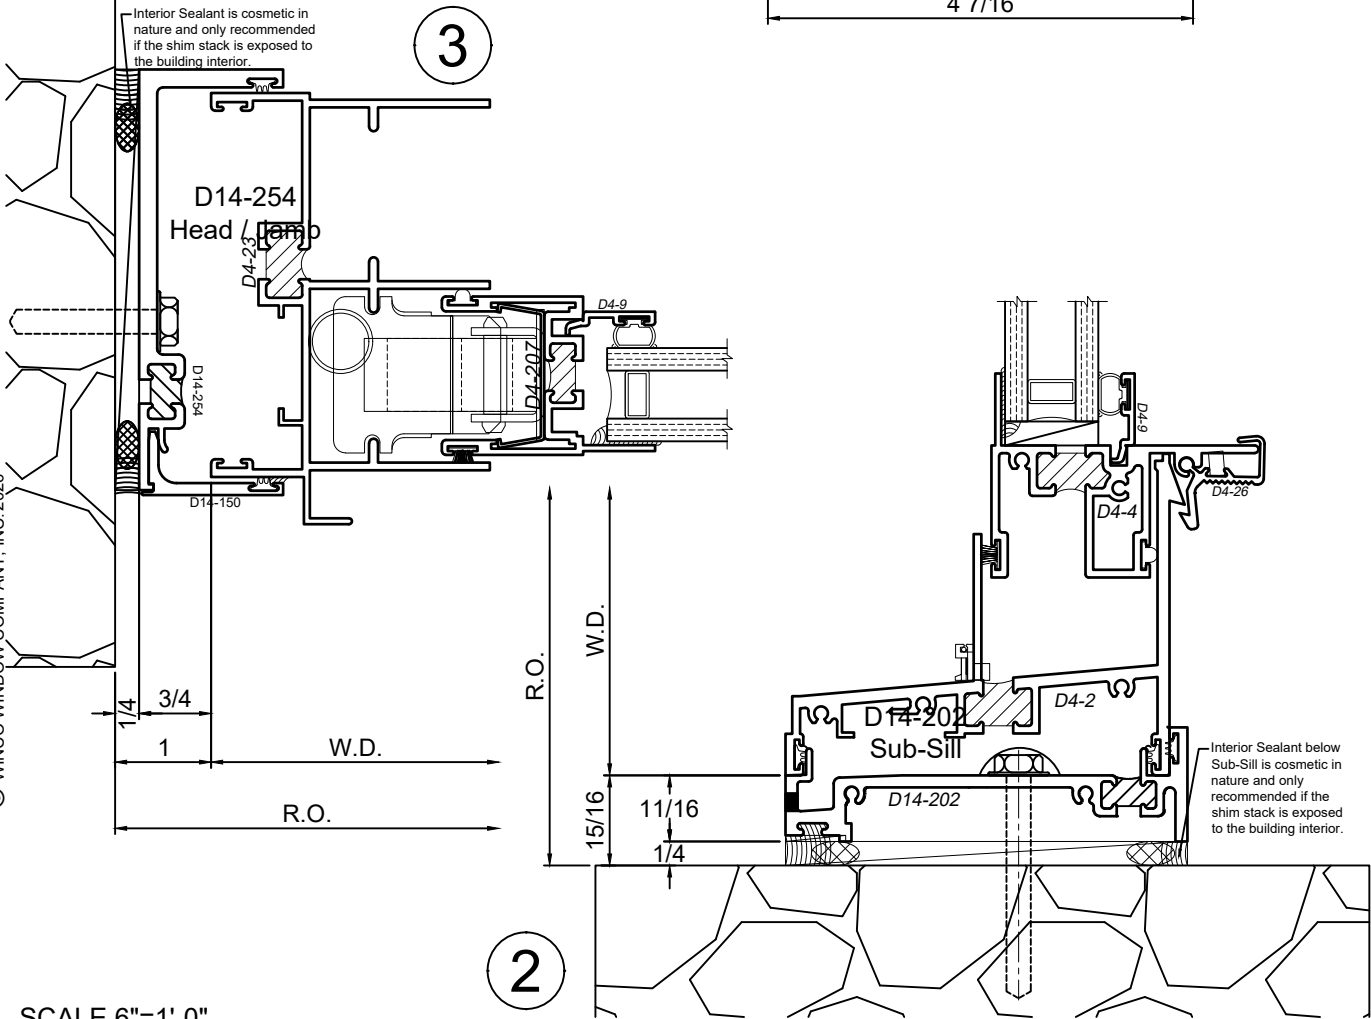

## Product Details - Head / Jamb Receptors and Sub-Sills

Note: Trim shown is a sampling of WINCO's offering. Not all shapes are held in stock and minimum quantity order may be required. Consult your local WINCO sales representative for other trims available. It is WINCO's recommendation to install all trim and materials per WINCO's installation instructions.

SCALE 6"=1'-0"