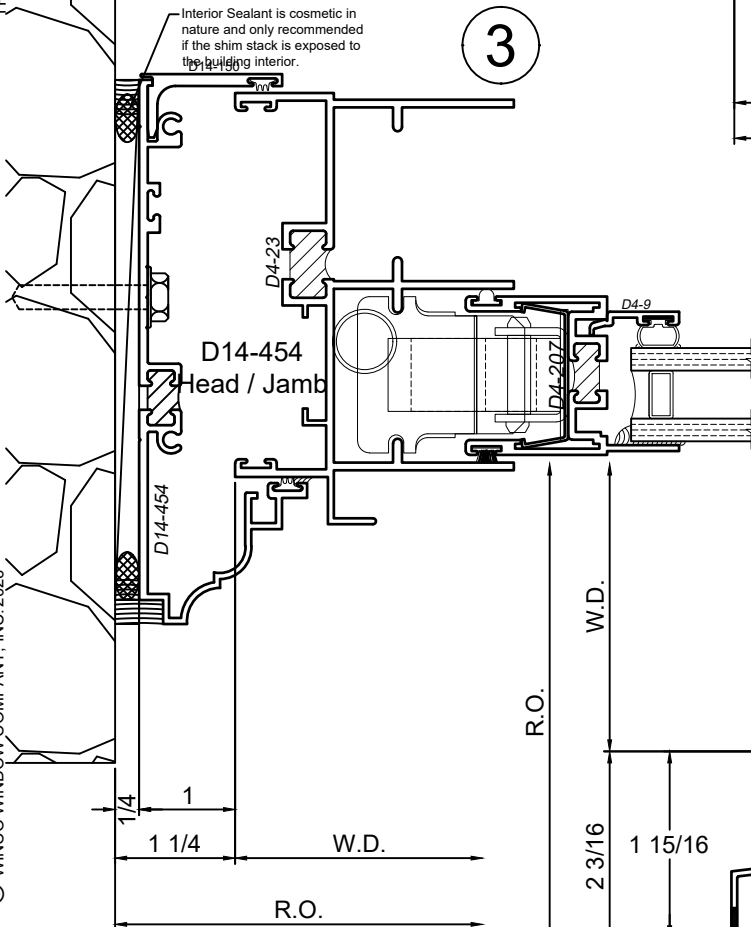

SCALE 6"=1'-0"

## Product Details - Head / Jamb Receptors and Sub-Sills

Note: Trim shown is a sampling of WINCO's offering. Not all shapes are held in stock and minimum quantity order may be required. Consult your local WINCO sales representative for other trims available. It is WINCO's recommendation to install all trim and materials per WINCO's installation instructions.

2

SCALE 6"=1'-0"