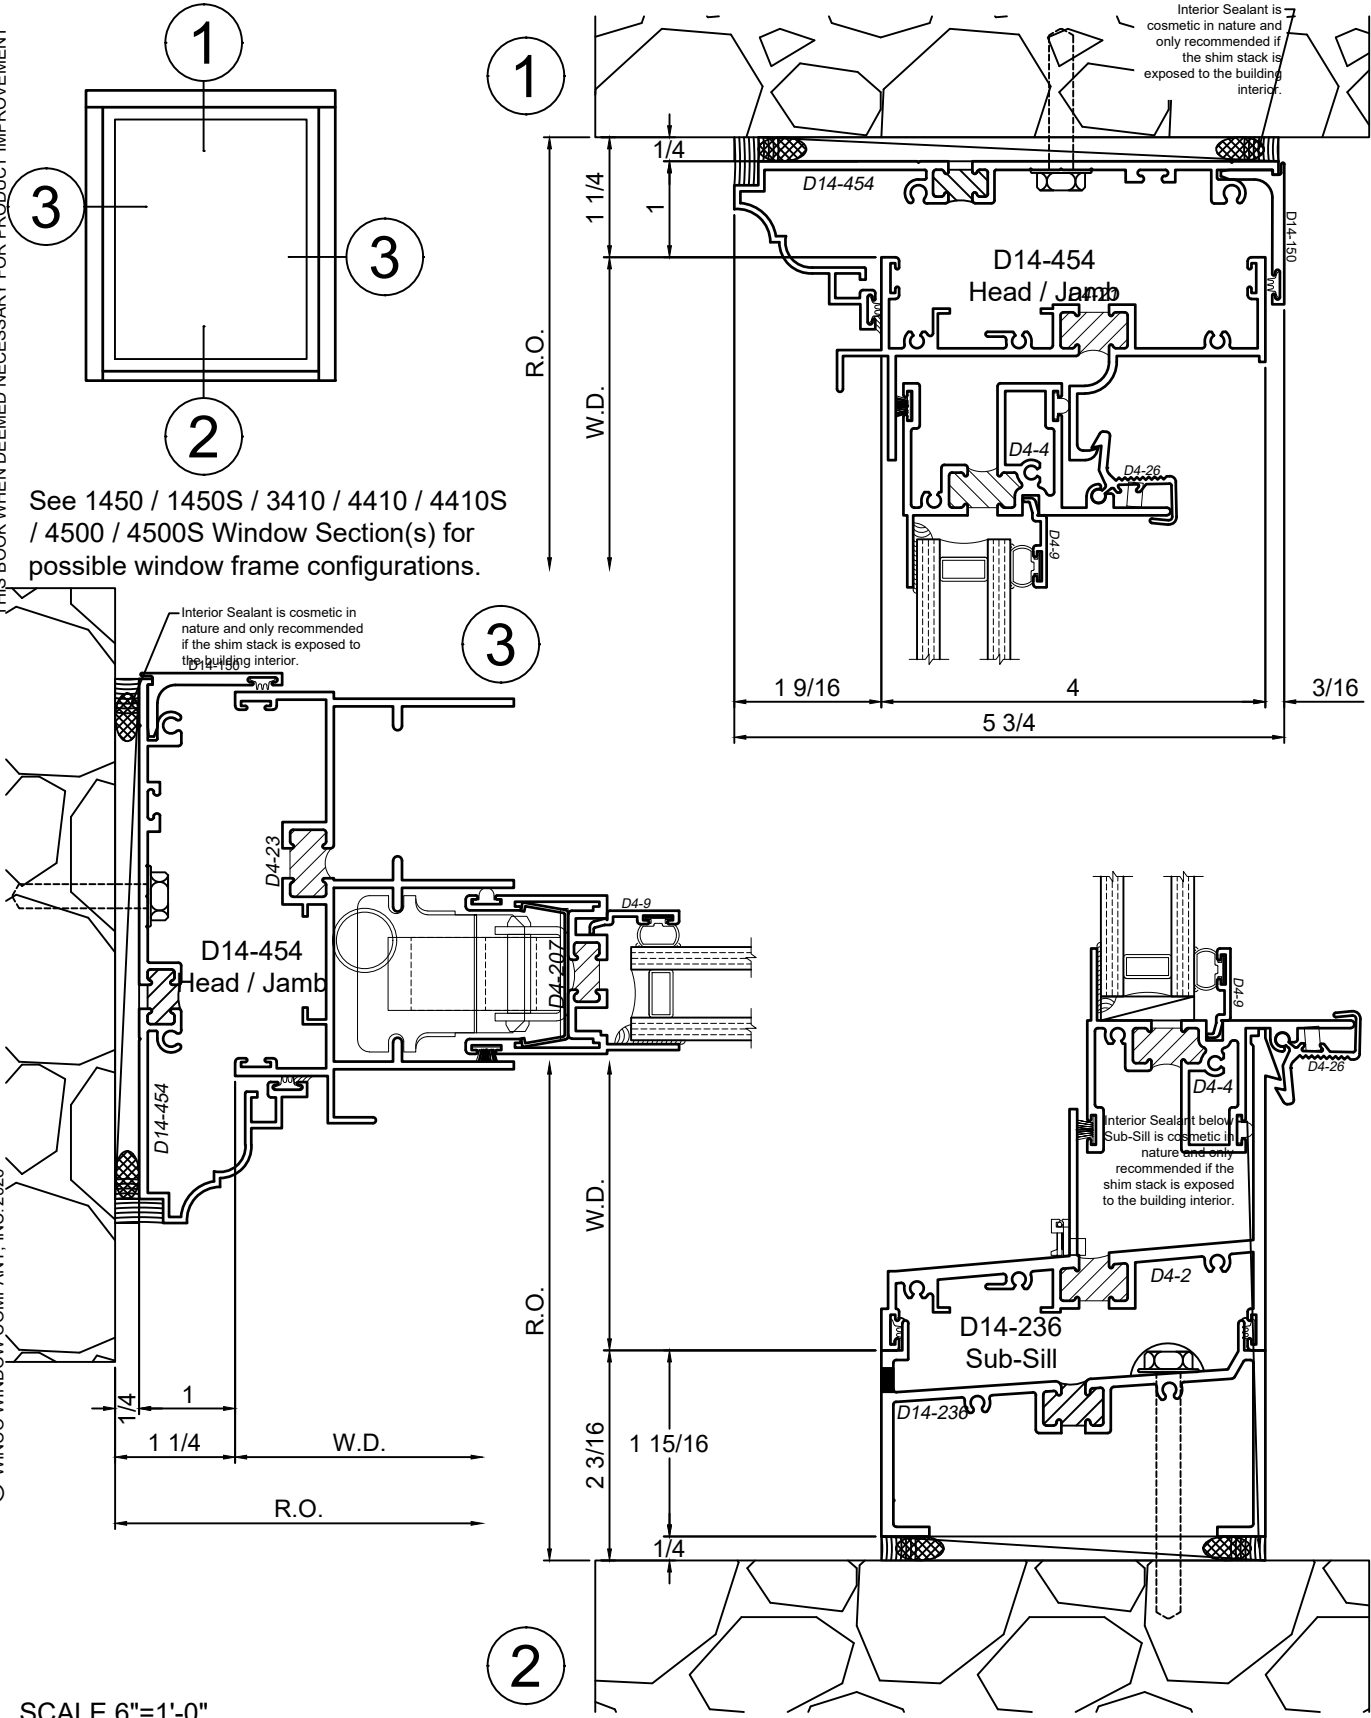

Receptor Sections - 4500 Series

Product Details - Head / Jamb Receptors and Sub-Sills

Note: Trim shown is a sampling of WINCO's offering. Not all shapes are held in stock and minimum quantity order may be required. Consult your local WINCO sales representative for other trims available. It is WINCO's recommendation to install all trim and materials per WINCO's installation instructions.

WINCO RESERVES THE RIGHT TO MODIFY OR CHANGE INFORMATION WITHIN THIS BOOK WHEN DEEMED NECESSARY FOR PRODUCT IMPROVEMENT

© WINCO WINDOW COMPANY, INC. 2026

SCALE 6"=1'-0"