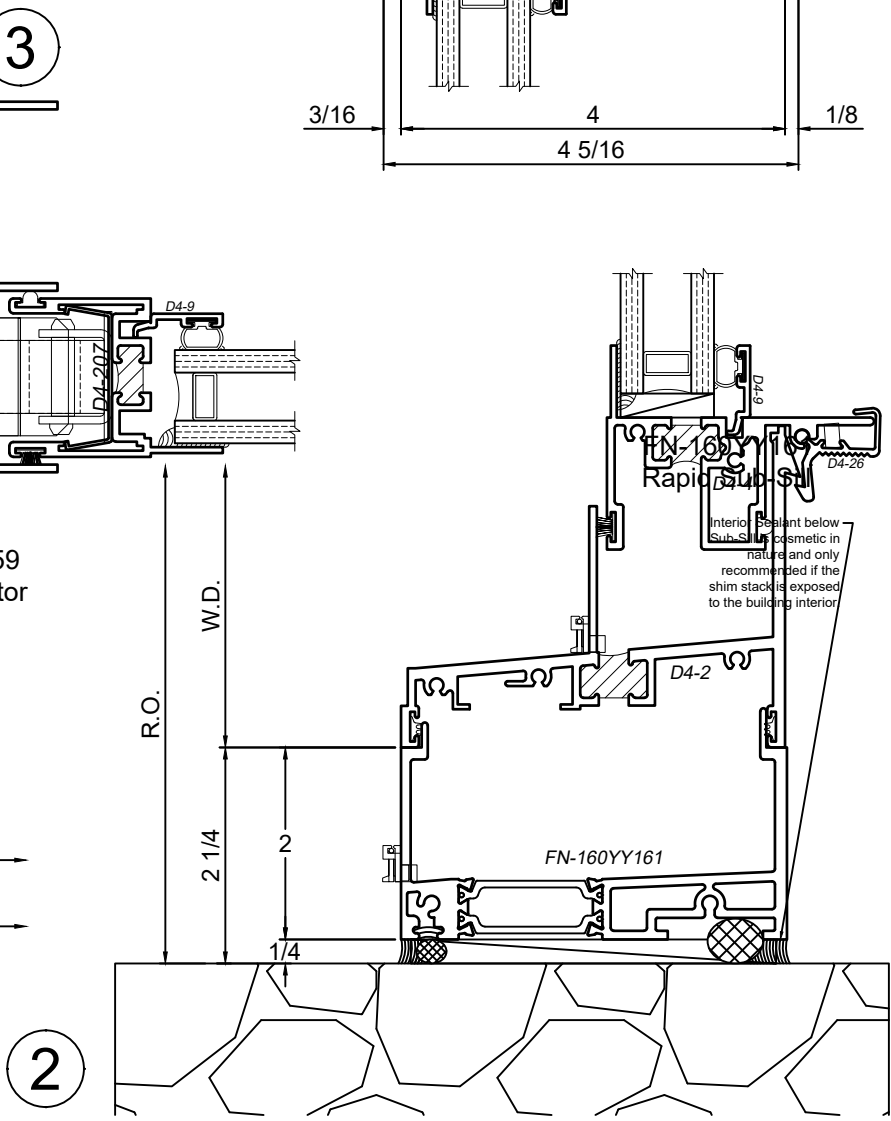

See 1450 / 1450S / 3410 / 4410 / 4410S / 4500 / 4500S Window Section(s) for possible window frame configurations.