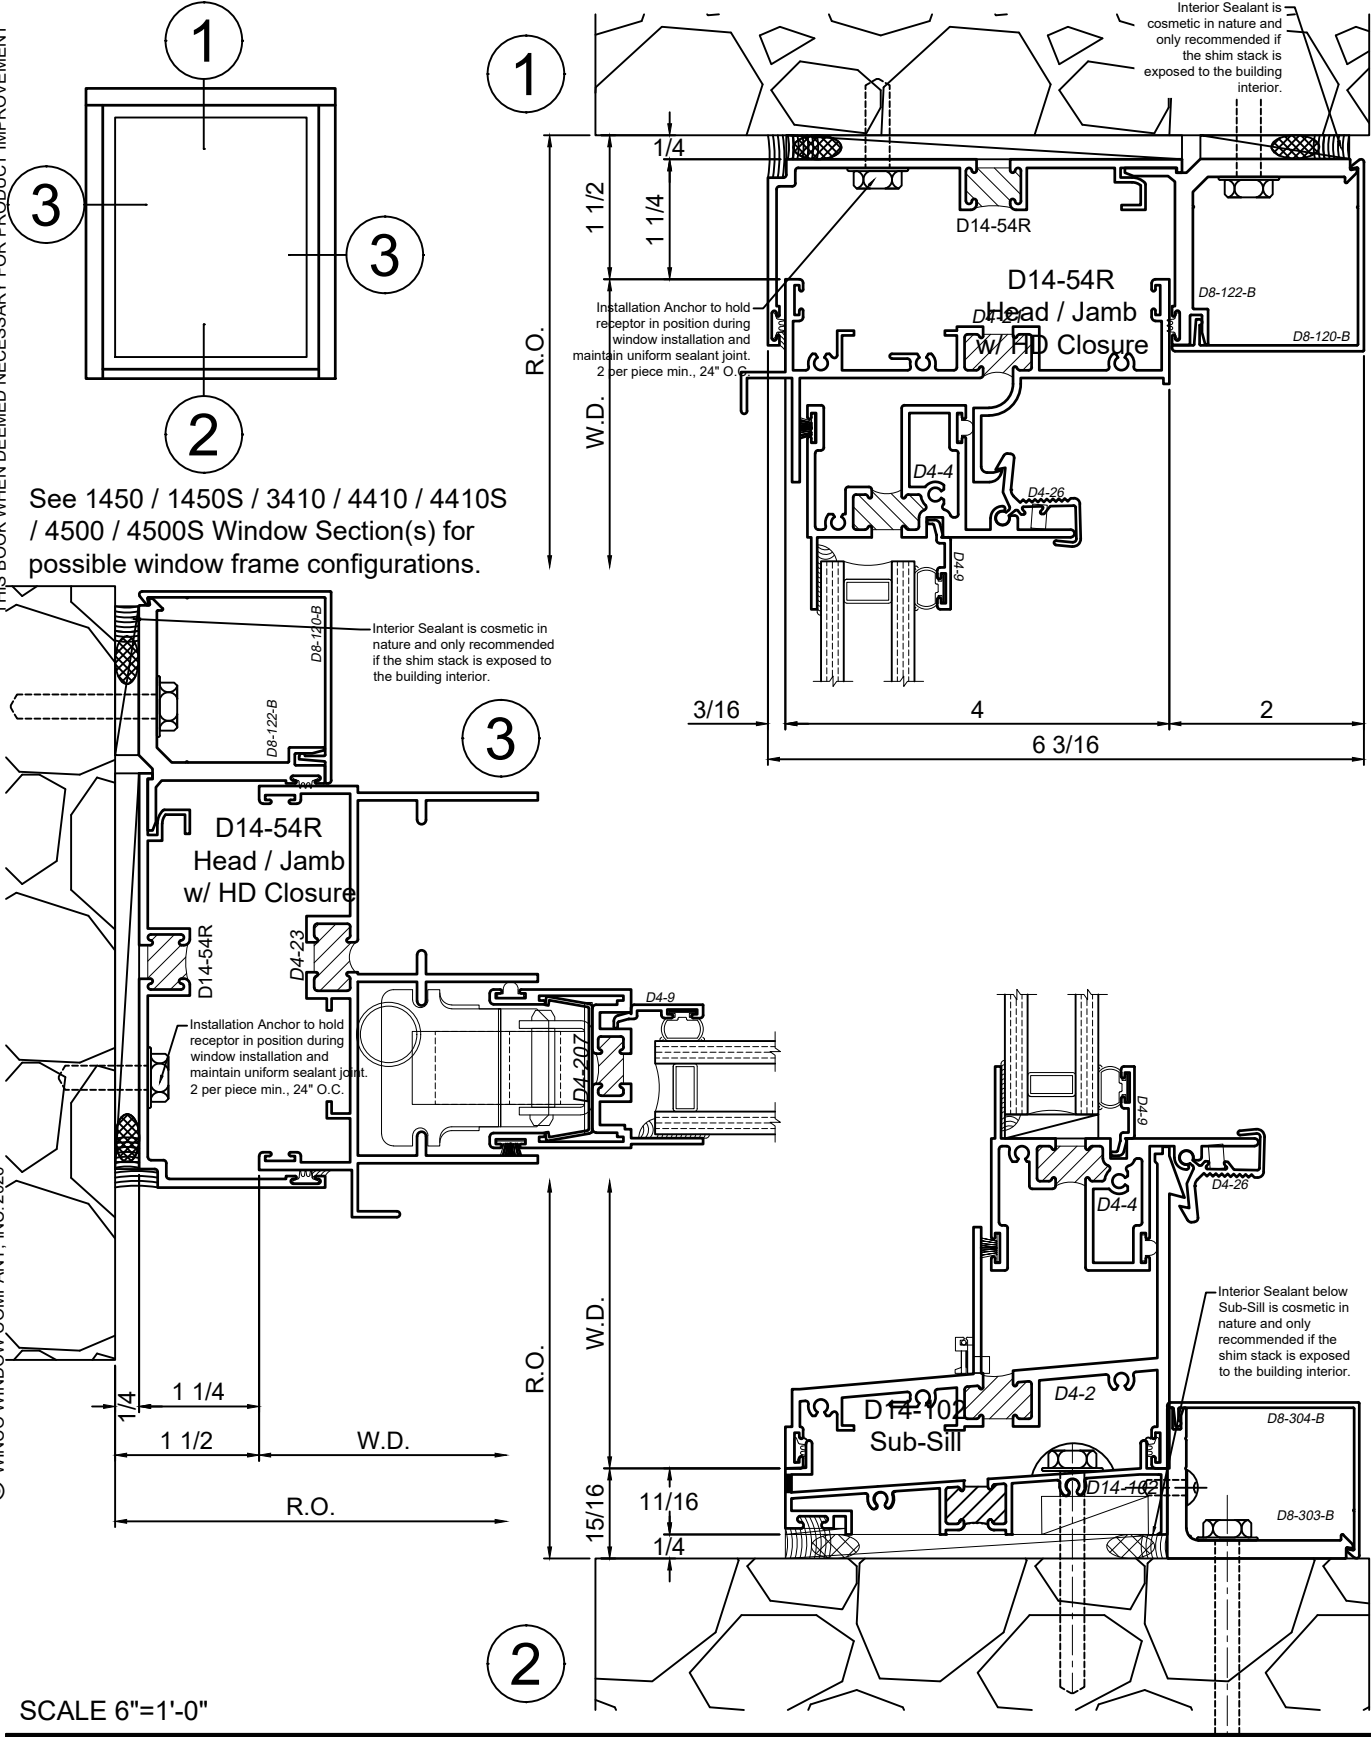

Receptor Sections - 4500 Series

Product Details - Head / Jamb Receptors and Sub-Sills

Note: Trim shown is a sampling of WINCO's offering. Not all shapes are held in stock and minimum quantity order may be required. Consult your local WINCO sales representative for other trims available. It is WINCO's recommendation to install all trim and materials per WINCO's installation instructions.

WINCO RESERVES THE RIGHT TO MODIFY OR CHANGE INFORMATION WITHIN THIS BOOK WHEN DEEMED NECESSARY FOR PRODUCT IMPROVEMENT

© WINCO WINDOW COMPANY, INC. 2026

SCALE 6"=1'-0"