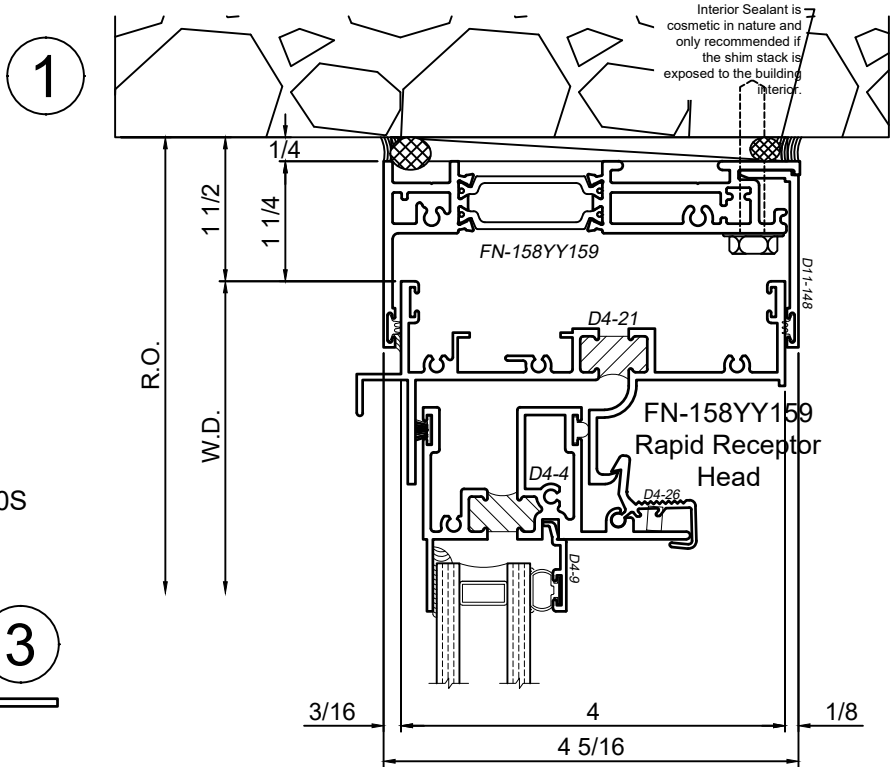

## Product Details - Rapid Receptor Head / Jamb & Sub-Sill

Note: Trim shown is a sampling of WINCO's offering. Not all shapes are held in stock and minimum quantity order may be required. Consult your local WINCO sales representative for other trims available. It is WINCO's recommendation to install all trim and materials per WINCO's installation instructions.

SCALE 6"=1'-0"