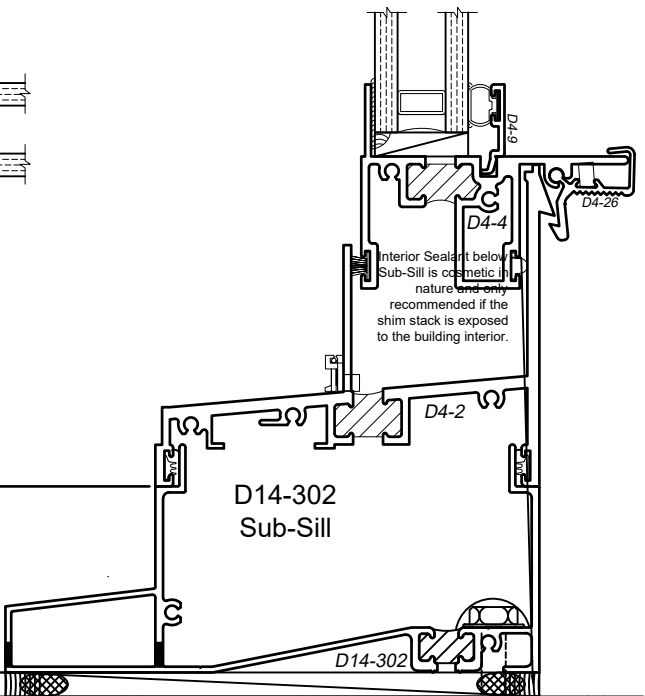

SCALE 6"=1'-0"

## Product Details - Head / Jamb Receptors and Sub-Sills

Note: Trim shown is a sampling of WINCO's offering. Not all shapes are held in stock and minimum quantity order may be required. Consult your local WINCO sales representative for other trims available. It is WINCO's recommendation to install all trim and materials per WINCO's installation instructions.

2

SCALE 6"=1'-0"