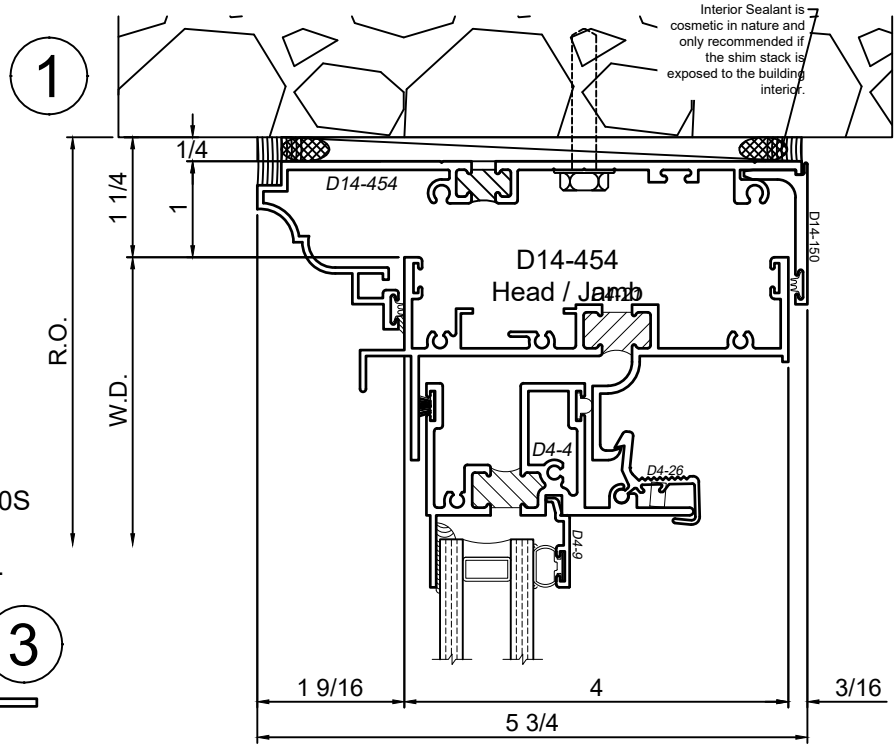

SCALE 6"=1'-0"

## Product Details - Head / Jamb Receptors and Sub-Sills

Note: Trim shown is a sampling of WINCO's offering. Not all shapes are held in stock and minimum quantity order may be required. Consult your local WINCO sales representative for other trims available. It is WINCO's recommendation to install all trim and materials per WINCO's installation instructions.

2

SCALE 6"=1'-0"