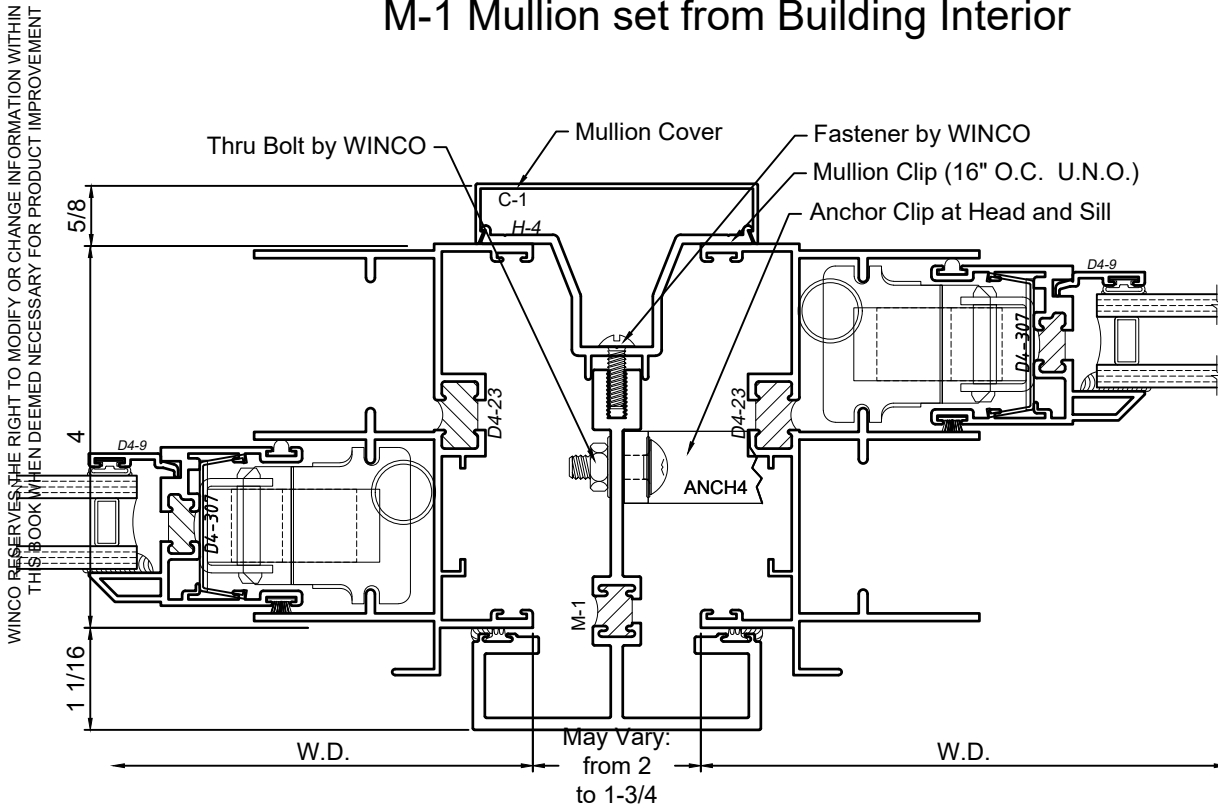

M-3 Mullion set from Building Interior

M-3 Mullion set from Building Exterior

SCALE 6"=1'-0"

Mullion Sections - 4500S Series

Product Details - M-1 Mullion

Note: Trim shown is a sampling of WINCO's offering. Not all shapes are held in stock and minimum quantity order may be required. Consult your local WINCO sales representative for other trims available. It is WINCO's recommendation to install all trim and materials per WINCO's installation instructions.

M-1 Mullion set from Building Interior

M-1 Mullion set from Building Exterior

SCALE 6"=1'-0"

Mullion Sections - 4500S Series

Product Details - M-2 Mullion

Note: Trim shown is a sampling of WINCO's offering. Not all shapes are held in stock and minimum quantity order may be required. Consult your local WINCO sales representative for other trims available. It is WINCO's recommendation to install all trim and materials per WINCO's installation instructions.