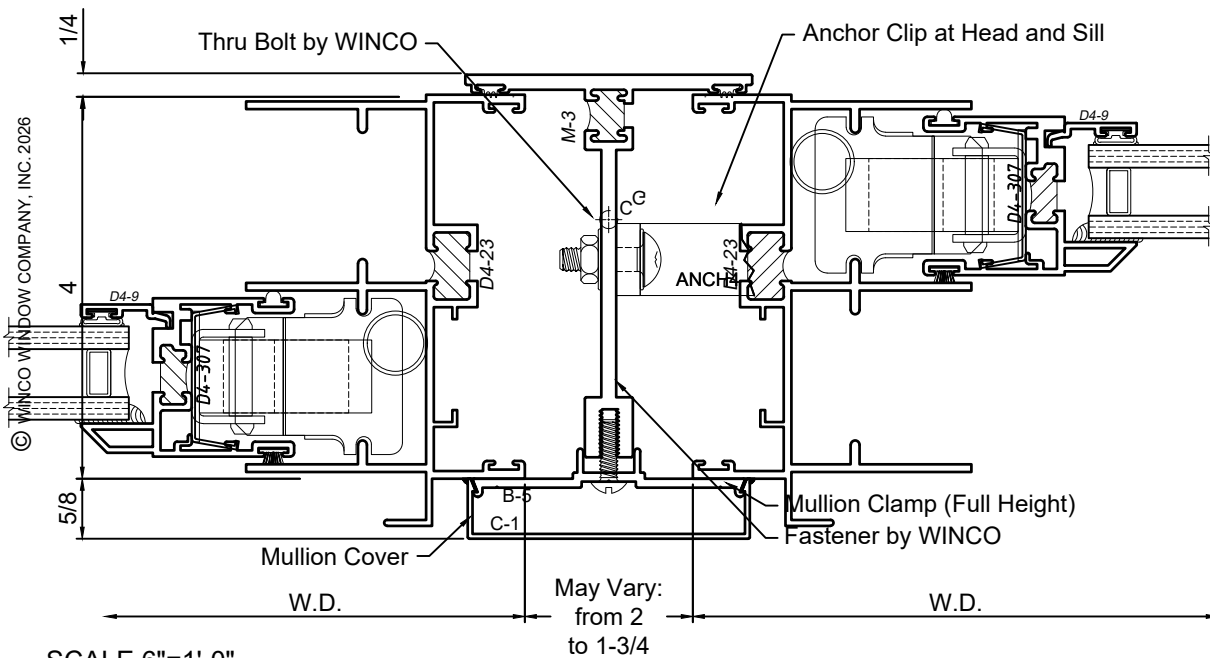

Mullion Sections - 4500S Series

Product Details - M-3 Mullion

Note: Trim shown is a sampling of WINCO's offering. Not all shapes are held in stock and minimum quantity order may be required. Consult your local WINCO sales representative for other trims available. It is WINCO's recommendation to install all trim and materials per WINCO's installation instructions.

M-3 Mullion set from Building Interior

M-3 Mullion set from Building Exterior

SCALE 6"=1'-0"

Mullion Sections - 4500S Series

Product Details - M-1 Mullion

Note: Trim shown is a sampling of WINCO's offering. Not all shapes are held in stock and minimum quantity order may be required. Consult your local WINCO sales representative for other trims available. It is WINCO's recommendation to install all trim and materials per WINCO's installation instructions.

M-1 Mullion set from Building Interior

M-1 Mullion set from Building Exterior

SCALE 6"=1'-0"

Mullion Sections - 4500S Series

Product Details - M-2 Mullion

Note: Trim shown is a sampling of WINCO's offering. Not all shapes are held in stock and minimum quantity order may be required. Consult your local WINCO sales representative for other trims available. It is WINCO's recommendation to install all trim and materials per WINCO's installation instructions.