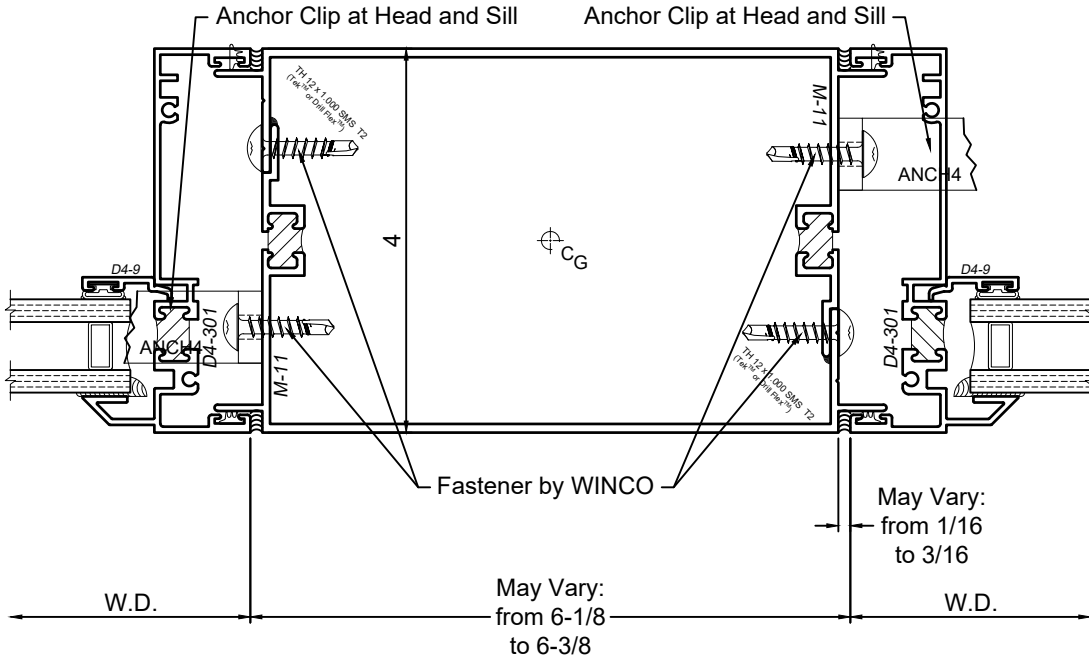

Mullion Sections - 4500S Series

Product Details - M-11

Note: Trim shown is a sampling of WINCO's offering. Not all shapes are held in stock and minimum quantity order may be required. Consult your local WINCO sales representative for other trims available. It is WINCO's recommendation to install all trim and materials per WINCO's installation instructions.

WINCO RESERVES THE RIGHT TO MODIFY OR CHANGE INFORMATION WITHIN THIS BOOK WHEN DEEMED NECESSARY FOR PRODUCT IMPROVEMENT

M-11 Mullion

Recommended usage only with Jamb Receptor for installation clearances

© WINCO WINDOW COMPANY, INC. 2026

SCALE 6"=1'-0"