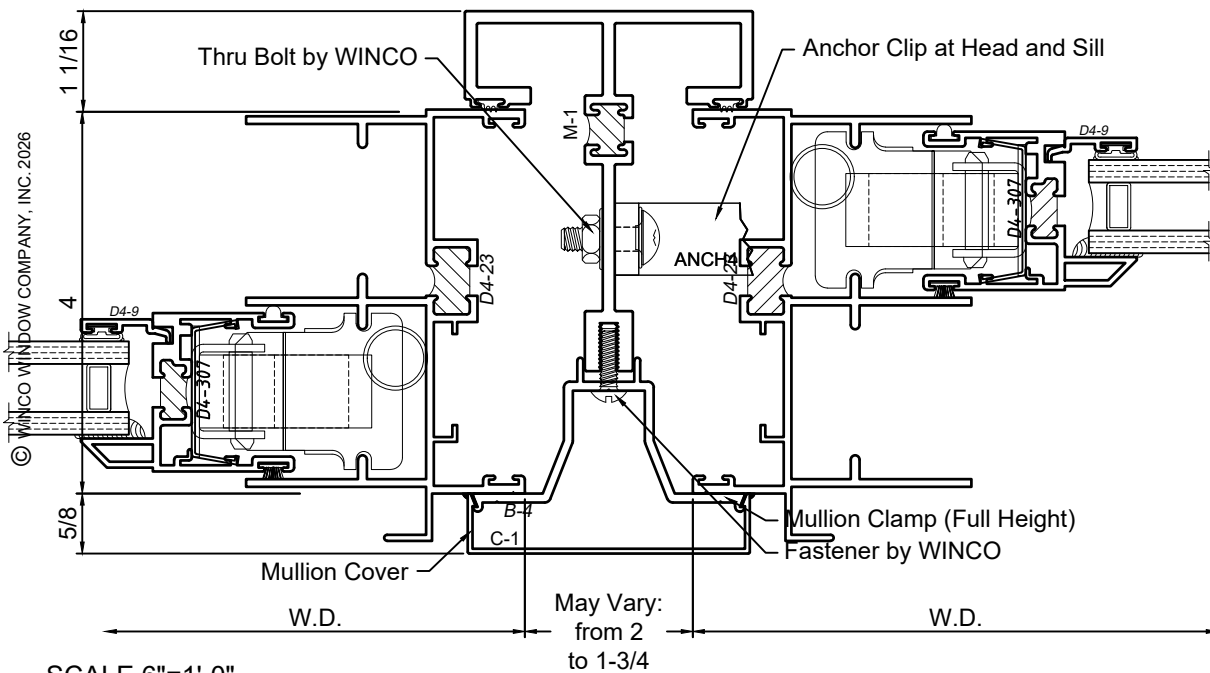

M-3 Mullion set from Building Interior

M-3 Mullion set from Building Exterior

SCALE 6"=1'-0"

Mullion Sections - 4500S Series

Product Details - M-1 Mullion

Note: Trim shown is a sampling of WINCO's offering. Not all shapes are held in stock and minimum quantity order may be required. Consult your local WINCO sales representative for other trims available. It is WINCO's recommendation to install all trim and materials per WINCO's installation instructions.

M-1 Mullion set from Building Interior

M-1 Mullion set from Building Exterior

SCALE 6"=1'-0"

Mullion Sections - 4500S Series

Product Details - M-2 Mullion

Note: Trim shown is a sampling of WINCO's offering. Not all shapes are held in stock and minimum quantity order may be required. Consult your local WINCO sales representative for other trims available. It is WINCO's recommendation to install all trim and materials per WINCO's installation instructions.