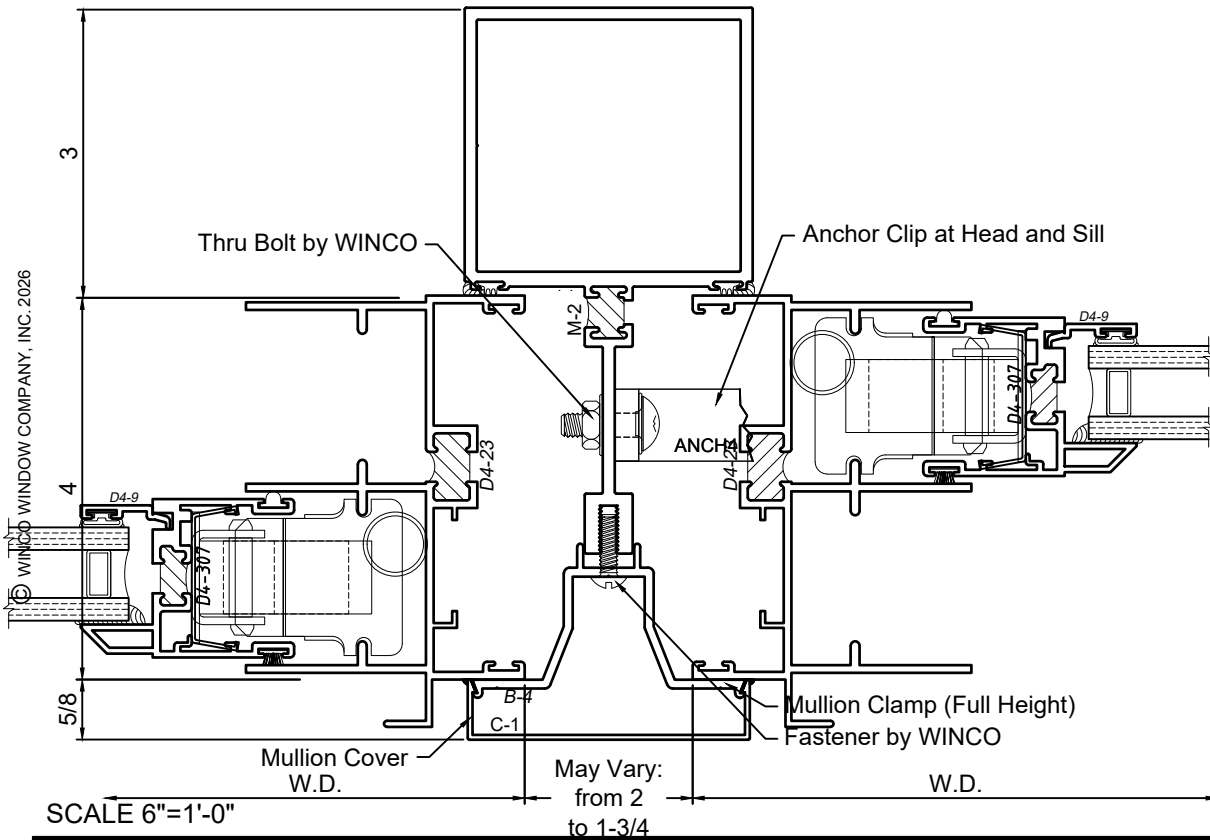

M-2 Mullion set from Building Exterior