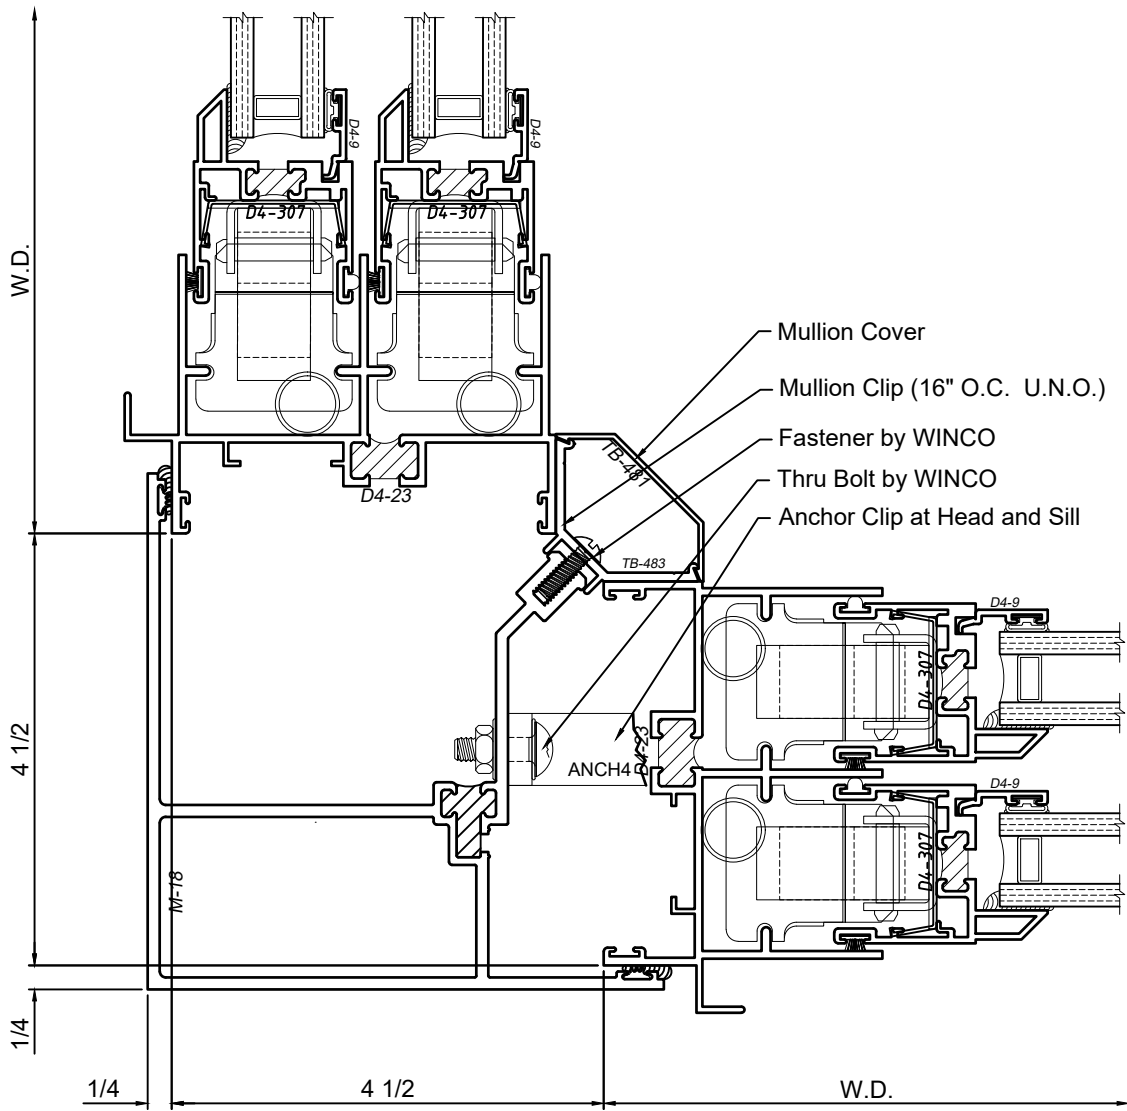

Mullion Sections - 4500S Series

Product Details - 90° Corner Mullion

Note: Trim shown is a sampling of WINCO's offering. Not all shapes are held in stock and minimum quantity order may be required. Consult your local WINCO sales representative for other trims available. It is WINCO's recommendation to install all trim and materials per WINCO's installation instructions.

WINCO RESERVES THE RIGHT TO MODIFY OR CHANGE INFORMATION WITHIN THIS BOOK WHEN DEEMED NECESSARY FOR PRODUCT IMPROVEMENT

© WINCO WINDOW COMPANY, INC. 2026

SCALE 6"=1'-0"