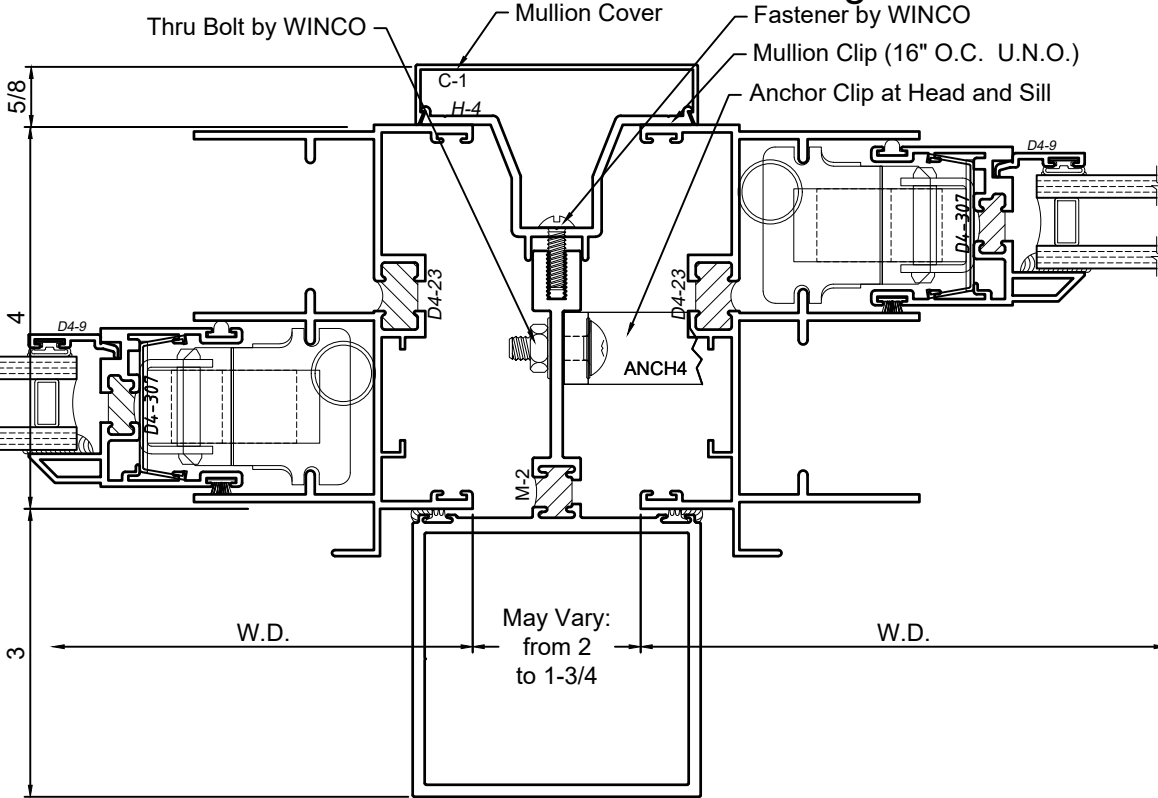

Mullion Sections - 4500S Series

Product Details - M-2 Mullion

Note: Trim shown is a sampling of WINCO's offering. Not all shapes are held in stock and minimum quantity order may be required. Consult your local WINCO sales representative for other trims available. It is WINCO's recommendation to install all trim and materials per WINCO's installation instructions.

WINCO RESERVES THE RIGHT TO MODIFY OR CHANGE INFORMATION WITHIN THIS BOOK WHEN DEEMED NECESSARY FOR PRODUCT IMPROVEMENT

M-2 Mullion set from Building Interior