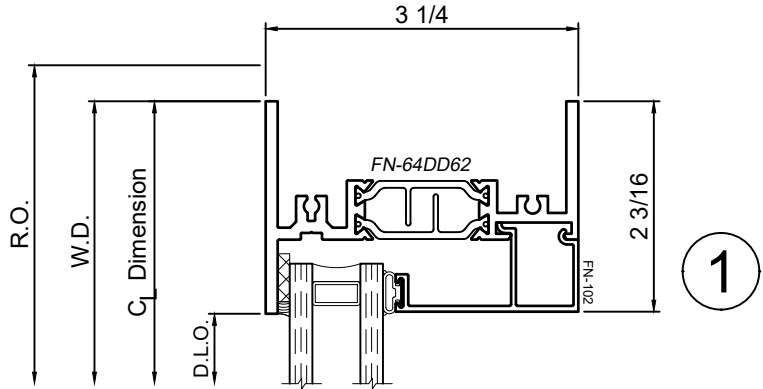

8325F Series 3-1/4" Thermal Fixed, Casement & Projected Windows

Product Details - Fixed - Picture Window

Note: Multiple configurations of this window system are available. Refer to the WINCO website for additional options or contact your local WINCO Sales Representative for information.

WINCO RESERVES THE RIGHT TO MODIFY OR CHANGE INFORMATION WITHIN THIS BOOK WHEN DEEMED NECESSARY FOR PRODUCT IMPROVEMENT

© WINCO WINDOW COMPANY, INC. 2026

SCALE 6"=1'-0"