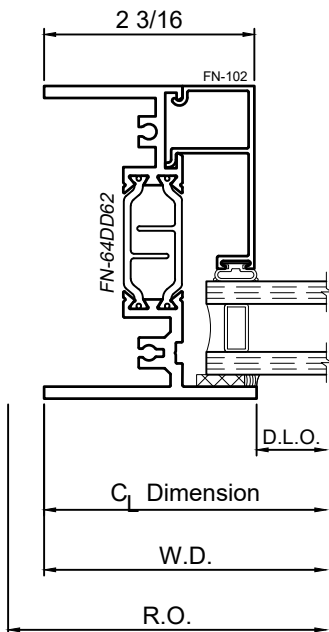

8325F Series 3-1/4" Thermal Fixed, Casement & Projected Windows

Product Details - Fixed - Picture Window

Note: Multiple configurations of this window system are available. Refer to the WINCO website for additional options or contact your local WINCO Sales Representative for information.

WINCO RESERVES THE RIGHT TO MODIFY OR CHANGE INFORMATION WITHIN THIS BOOK WHEN DEEMED NECESSARY FOR PRODUCT IMPROVEMENT

© WINCO WINDOW COMPANY, INC. 2026

SCALE 6"=1'-0"