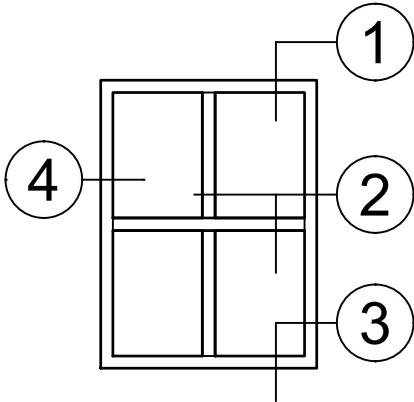

8325F Series 3-1/4" Thermal Fixed, Casement & Projected Windows

Product Details - Fixed - Picture Window

Note: Multiple configurations of this window system are available. Refer to the WINCO website for additional options or contact your local WINCO Sales Representative for information.

WINCO RESERVES THE RIGHT TO MODIFY OR CHANGE INFORMATION WITHIN THIS BOOK WHEN DEEMED NECESSARY FOR PRODUCT IMPROVEMENT

© WINCO WINDOW COMPANY, INC. 2026

SCALE 6"=1'-0"