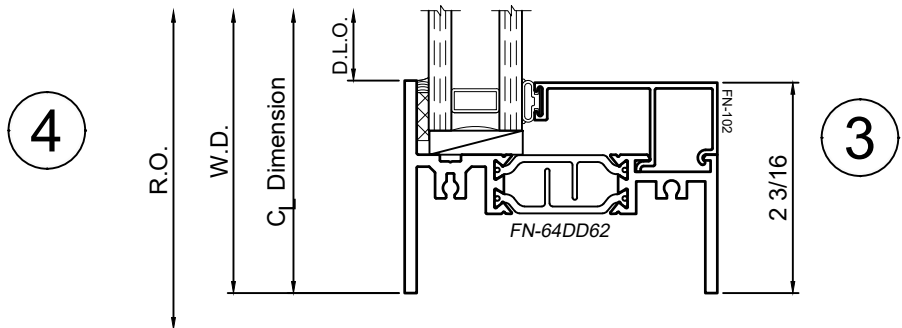

8325F Series 3-1/4" Thermal Fixed, Casement & Projected Windows

Product Details - Fixed - Picture Window

Note: Multiple configurations of this window system are available. Refer to the WINCO website for additional options or contact your local WINCO Sales Representative for information.

WINCO RESERVES THE RIGHT TO MODIFY OR CHANGE INFORMATION WITHIN THIS BOOK WHEN DEEMED NECESSARY FOR PRODUCT IMPROVEMENT

© WINCO WINDOW COMPANY, INC. 2026

SCALE 6"=1'-0"