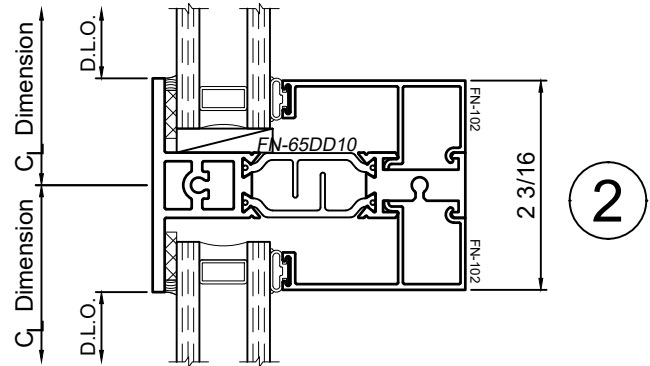

8325F Series 3-1/4" Thermal Fixed, Casement & Projected Windows

Product Details - Fixed - Picture Window

Note: Multiple configurations of this window system are available. Refer to the WINCO website for additional options or contact your local WINCO Sales Representative for information.

WINCO RESERVES THE RIGHT TO MODIFY OR CHANGE INFORMATION WITHIN THIS BOOK WHEN DEEMED NECESSARY FOR PRODUCT IMPROVEMENT

© WINCO WINDOW COMPANY, INC. 2026

SCALE 6"=1'-0"