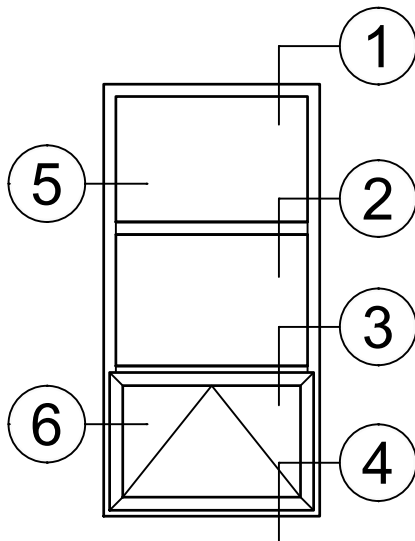

8325F Series 3-1/4" Thermal Fixed, Casement & Projected Windows

Product Details - Project Out - Awning

Note: Multiple configurations of this window system are available. Refer to the WINCO website for additional options or contact your local WINCO Sales Representative for information.

WINCO RESERVES THE RIGHT TO MODIFY OR CHANGE INFORMATION WITHIN THIS BOOK WHEN DEEMED NECESSARY FOR PRODUCT IMPROVEMENT

© WINCO WINDOW COMPANY, INC. 2026

SCALE 6"=1'-0"