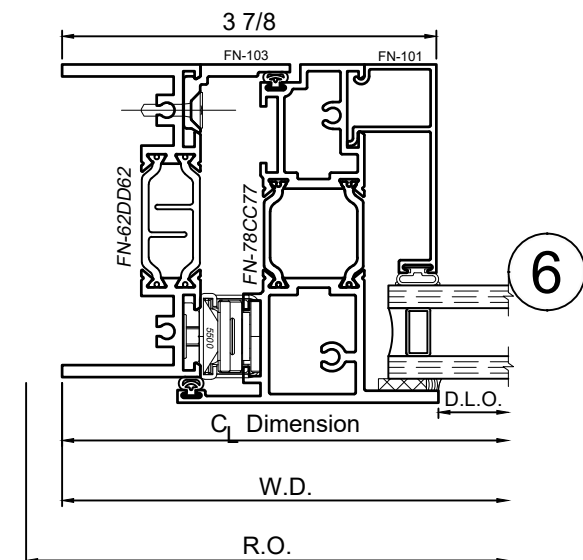

8325F Series 3-1/4" Thermal Fixed, Casement & Projected Windows

Product Details - Project Out - Awning

Note: Multiple configurations of this window system are available. Refer to the WINCO website for additional options or contact your local WINCO Sales Representative for information.

WINCO RESERVES THE RIGHT TO MODIFY OR CHANGE INFORMATION WITHIN THIS BOOK WHEN DEEMED NECESSARY FOR PRODUCT IMPROVEMENT

© WINCO WINDOW COMPANY, INC. 2026

SCALE 6"=1'-0"