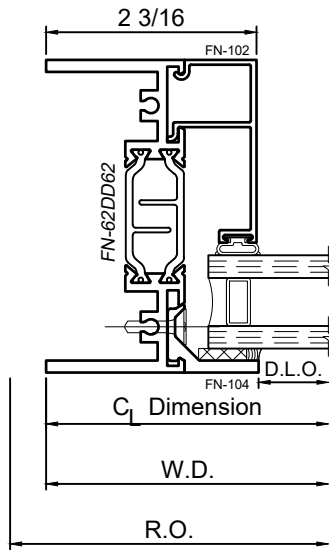

8325F Series 3-1/4" Thermal Fixed, Casement & Projected Windows

Product Details - Project Out - Awning

Note: Multiple configurations of this window system are available. Refer to the WINCO website for additional options or contact your local WINCO Sales Representative for information.

WINCO RESERVES THE RIGHT TO MODIFY OR CHANGE INFORMATION WITHIN THIS BOOK WHEN DEEMED NECESSARY FOR PRODUCT IMPROVEMENT

© WINCO WINDOW COMPANY, INC. 2026

SCALE 6"=1'-0"