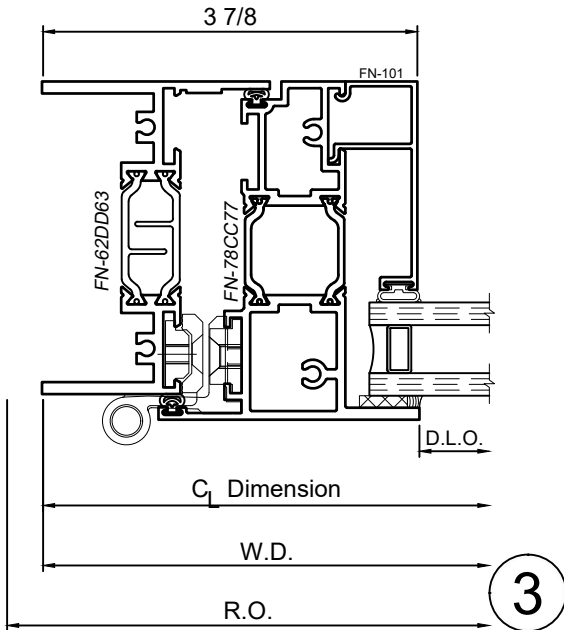

# 8325F Series 3-1/4" Thermal Fixed, Casement & Projected Windows

WINCO RESERVES THE RIGHT TO MODIFY OR CHANGE INFORMATION WITHIN THIS BOOK WHEN DEEMED NECESSARY FOR PRODUCT IMPROVEMENT

SCALE 6"=1'-0"