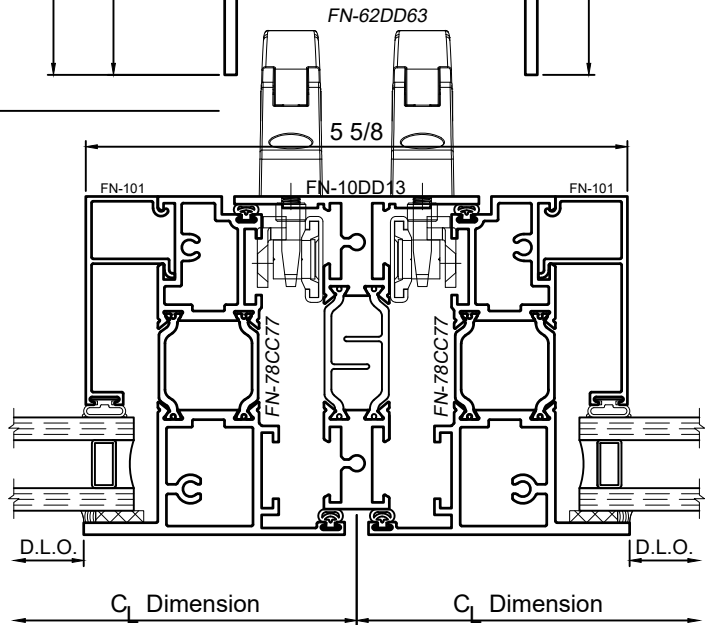

# 8325F Series 3-1/4" Thermal Fixed, Casement & Projected Windows

WINCO RESERVES THE RIGHT TO MODIFY OR CHANGE INFORMATION WITHIN THIS BOOK WHEN DEEMED NECESSARY FOR PRODUCT IMPROVEMENT

SCALE 6"=1'-0"