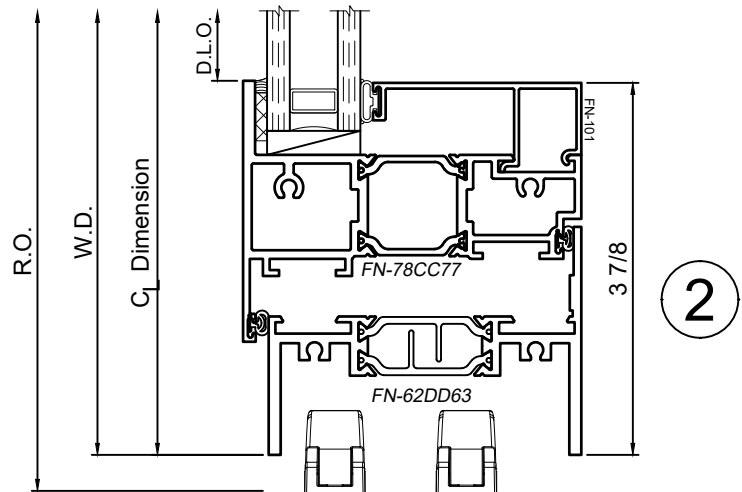

# 8325F Series 3-1/4" Thermal Fixed, Casement & Projected Windows

WINCO RESERVES THE RIGHT TO MODIFY OR CHANGE INFORMATION WITHIN THIS BOOK WHEN DEEMED NECESSARY FOR PRODUCT IMPROVEMENT

SCALE 6"=1'-0"