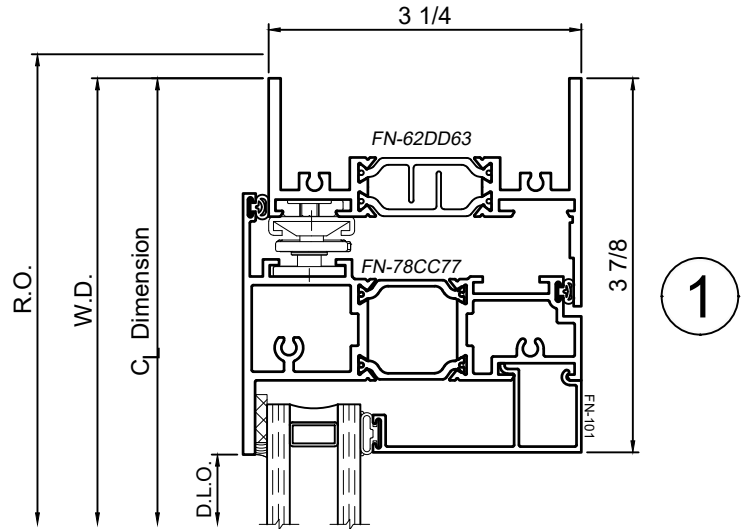

# 8325F Series 3-1/4" Thermal Fixed, Casement & Projected Windows

WINCO RESERVES THE RIGHT TO MODIFY OR CHANGE INFORMATION WITHIN THIS BOOK WHEN DEEMED NECESSARY FOR PRODUCT IMPROVEMENT

SCALE 6"=1'-0"