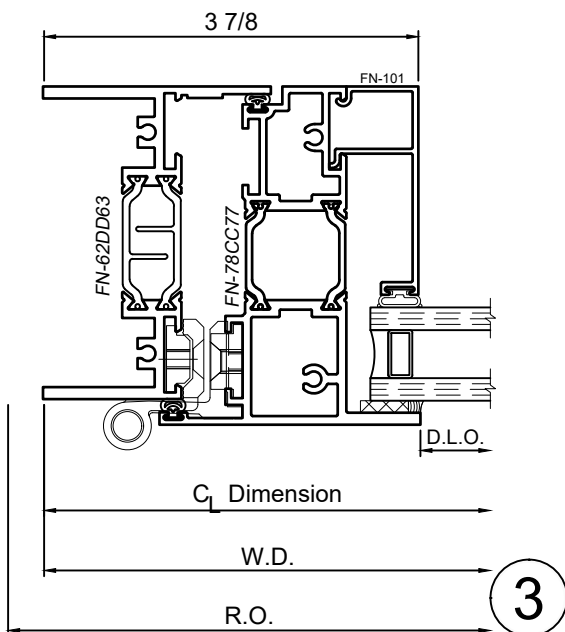

# 8325F Series 3-1/4" Thermal Fixed, Casement & Projected Windows

WINCO RESERVES THE RIGHT TO MODIFY OR CHANGE INFORMATION WITHIN THIS BOOK WHEN DEEMED NECESSARY FOR PRODUCT IMPROVEMENT

SCALE 6"=1'-0"

© WINCO WINDOW COMPANY, INC. 2026