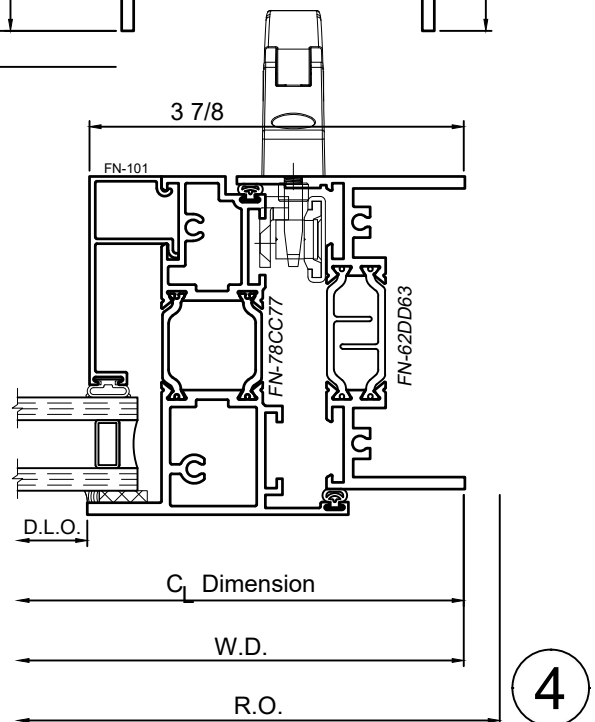

# 8325F Series 3-1/4" Thermal Fixed, Casement & Projected Windows

WINCO RESERVES THE RIGHT TO MODIFY OR CHANGE INFORMATION WITHIN THIS BOOK WHEN DEEMED NECESSARY FOR PRODUCT IMPROVEMENT

SCALE 6"=1'-0"

© WINCO WINDOW COMPANY, INC. 2026