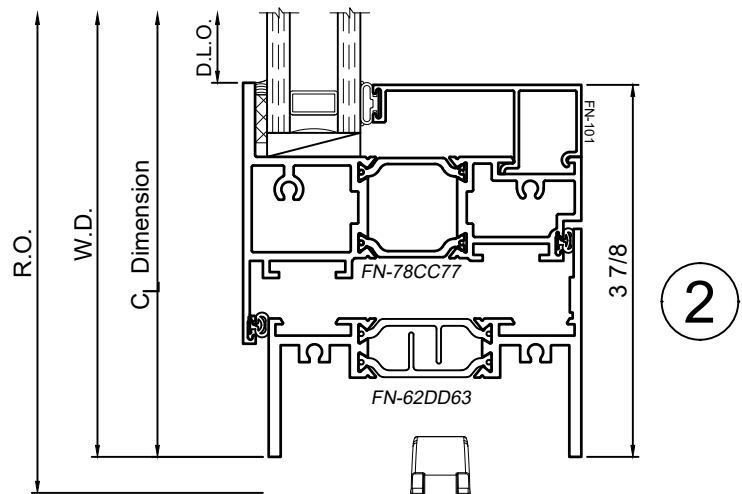

# 8325F Series 3-1/4" Thermal Fixed, Casement & Projected Windows

WINCO RESERVES THE RIGHT TO MODIFY OR CHANGE INFORMATION WITHIN THIS BOOK WHEN DEEMED NECESSARY FOR PRODUCT IMPROVEMENT

SCALE 6"=1'-0"

© WINCO WINDOW COMPANY, INC. 2026