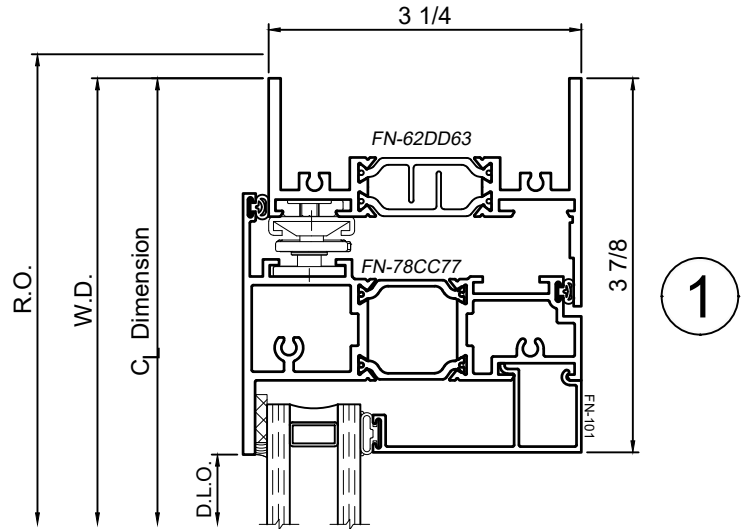

# 8325F Series 3-1/4" Thermal Fixed, Casement & Projected Windows

WINCO RESERVES THE RIGHT TO MODIFY OR CHANGE INFORMATION WITHIN THIS BOOK WHEN DEEMED NECESSARY FOR PRODUCT IMPROVEMENT

SCALE 6"=1'-0"

© WINCO WINDOW COMPANY, INC. 2026