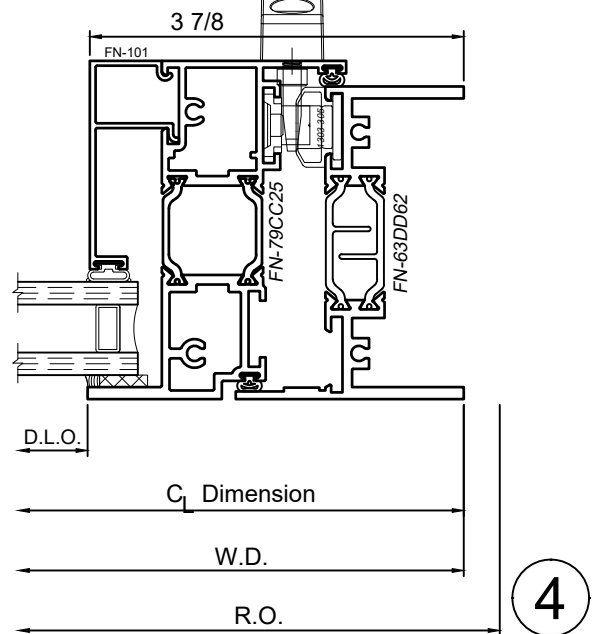

# 8325F Series 3-1/4" Thermal Fixed, Casement & Projected Windows

WINCO RESERVES THE RIGHT TO MODIFY OR CHANGE INFORMATION WITHIN THIS BOOK WHEN DEEMED NECESSARY FOR PRODUCT IMPROVEMENT

SCALE 6"=1'-0"

© WINCO WINDOW COMPANY, INC. 2026