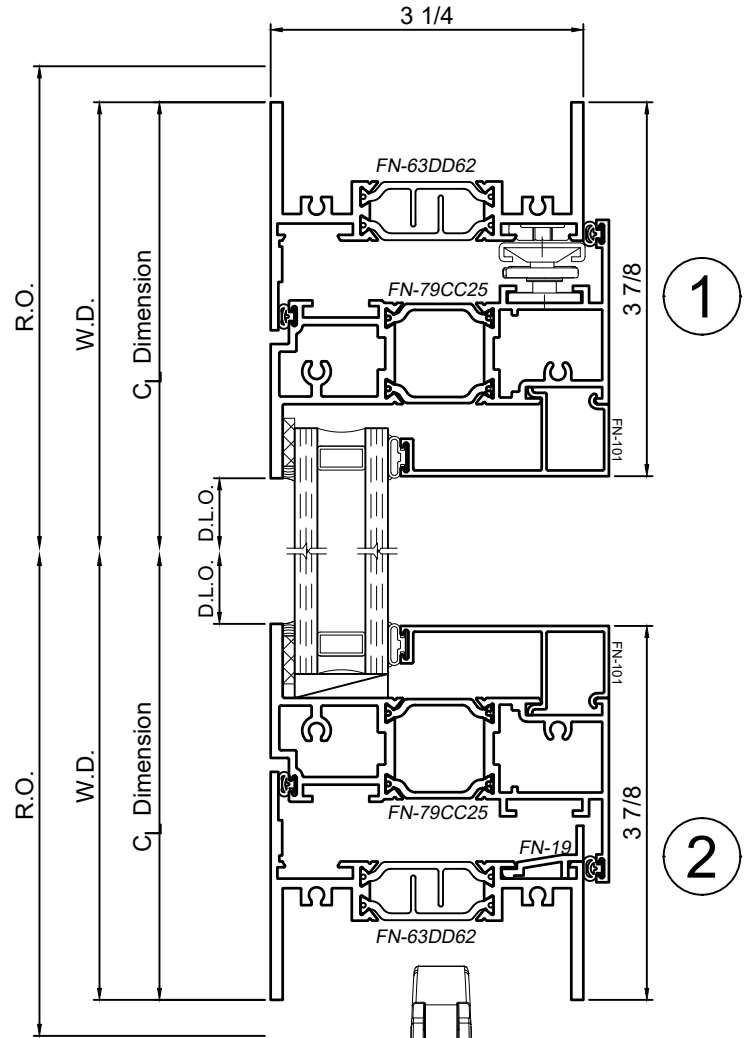

# 8325F Series 3-1/4" Thermal Fixed, Casement & Projected Windows

WINCO RESERVES THE RIGHT TO MODIFY OR CHANGE INFORMATION WITHIN THIS BOOK WHEN DEEMED NECESSARY FOR PRODUCT IMPROVEMENT

SCALE 6"=1'-0"

© WINCO WINDOW COMPANY, INC. 2026