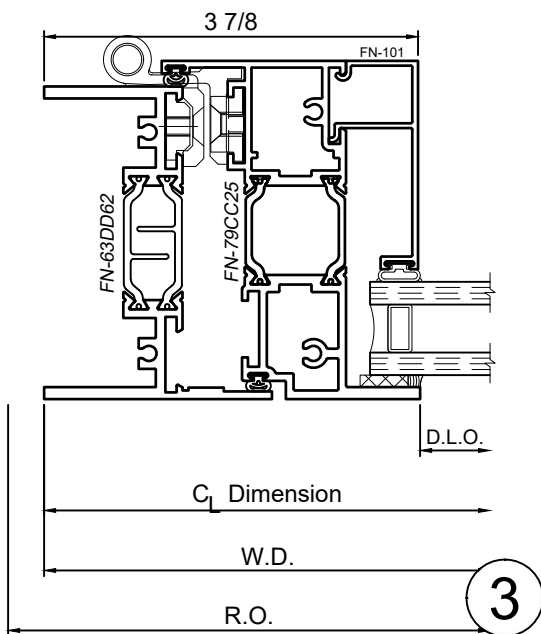

# 8325F Series 3-1/4" Thermal Fixed, Casement & Projected Windows

WINCO RESERVES THE RIGHT TO MODIFY OR CHANGE INFORMATION WITHIN THIS BOOK WHEN DEEMED NECESSARY FOR PRODUCT IMPROVEMENT

SCALE 6"=1'-0"

© WINCO WINDOW COMPANY, INC. 2026