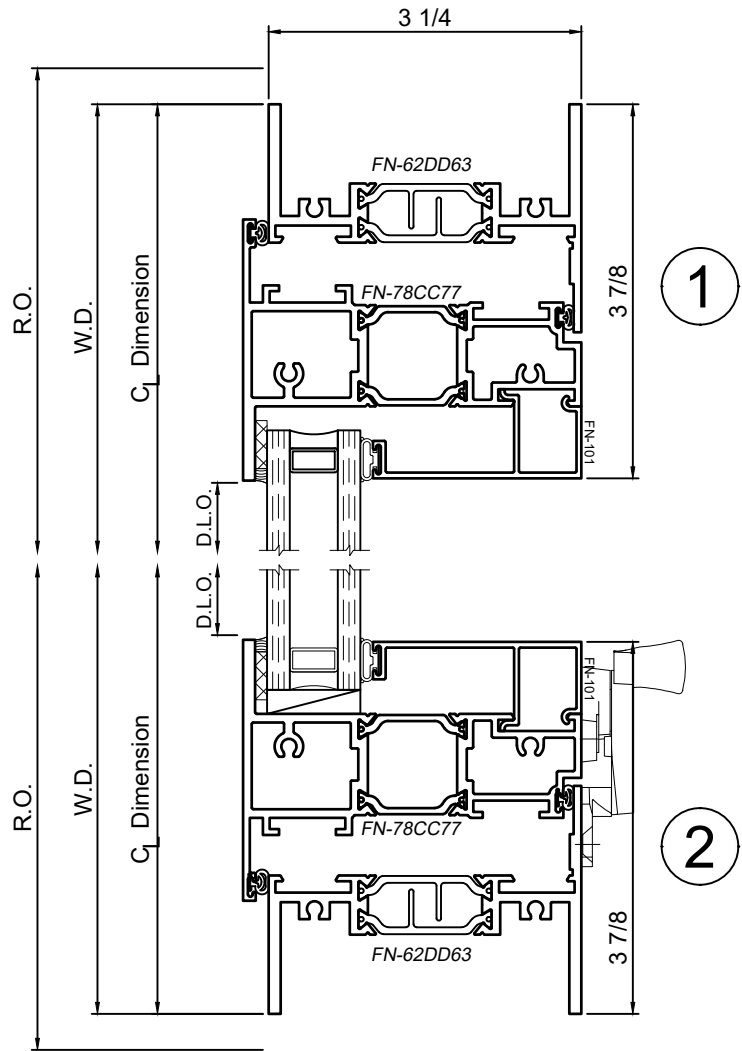

8325F Series 3-1/4" Thermal Fixed, Casement & Projected Windows

Product Details - Project Out - Awning

Note: Multiple configurations of this window system are available. Refer to the WINCO website for additional options or contact your local WINCO Sales Representative for information.

WINCO RESERVES THE RIGHT TO MODIFY OR CHANGE INFORMATION WITHIN THIS BOOK WHEN DEEMED NECESSARY FOR PRODUCT IMPROVEMENT

SCALE 6"=1'-0"

© WINCO WINDOW COMPANY, INC. 2026