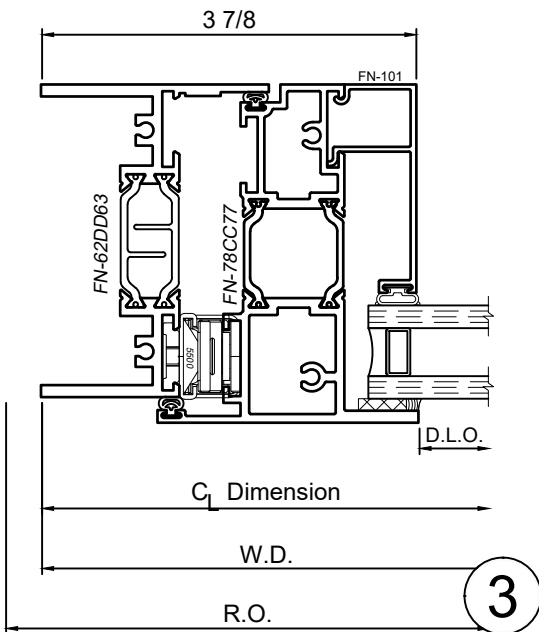

8325F Series 3-1/4" Thermal Fixed, Casement & Projected Windows

Product Details - Project Out - Awning

Note: Multiple configurations of this window system are available. Refer to the WINCO website for additional options or contact your local WINCO Sales Representative for information.

WINCO RESERVES THE RIGHT TO MODIFY OR CHANGE INFORMATION WITHIN THIS BOOK WHEN DEEMED NECESSARY FOR PRODUCT IMPROVEMENT

SCALE 6"=1'-0"

© WINCO WINDOW COMPANY, INC. 2026