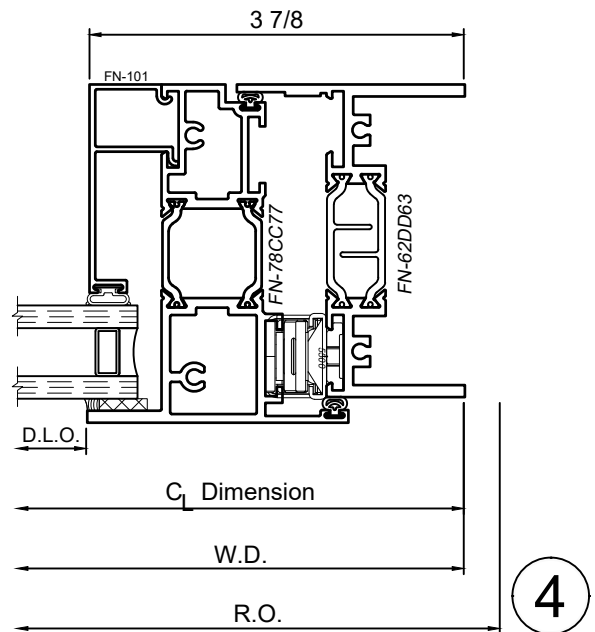

8325F Series 3-1/4" Thermal Fixed, Casement & Projected Windows

Product Details - Project Out - Awning

Note: Multiple configurations of this window system are available. Refer to the WINCO website for additional options or contact your local WINCO Sales Representative for information.

WINCO RESERVES THE RIGHT TO MODIFY OR CHANGE INFORMATION WITHIN THIS BOOK WHEN DEEMED NECESSARY FOR PRODUCT IMPROVEMENT

SCALE 6"=1'-0"

© WINCO WINDOW COMPANY, INC. 2026