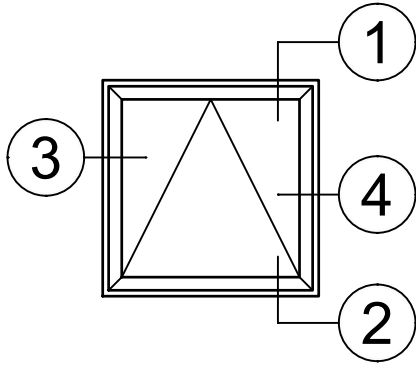

8325F Series 3-1/4" Thermal Fixed, Casement & Projected Windows

Product Details - Project Out - Awning

Note: Multiple configurations of this window system are available. Refer to the WINCO website for additional options or contact your local WINCO Sales Representative for information.

WINCO RESERVES THE RIGHT TO MODIFY OR CHANGE INFORMATION WITHIN THIS BOOK WHEN DEEMED NECESSARY FOR PRODUCT IMPROVEMENT

SCALE 6"=1'-0"

© WINCO WINDOW COMPANY, INC. 2026