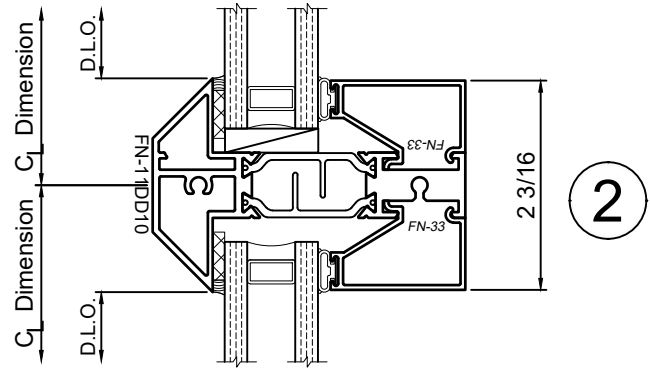

8325 Series 3-1/4" Thermal Fixed, Casement & Projected Windows

Product Details - Fixed - Picture Window

Note: Multiple configurations of this window system are available. Refer to the WINCO website for additional options or contact your local WINCO Sales Representative for information.

WINCO RESERVES THE RIGHT TO MODIFY OR CHANGE INFORMATION WITHIN THIS BOOK WHEN DEEMED NECESSARY FOR PRODUCT IMPROVEMENT

© WINCO WINDOW COMPANY, INC. 2026

SCALE 6"=1'-0"