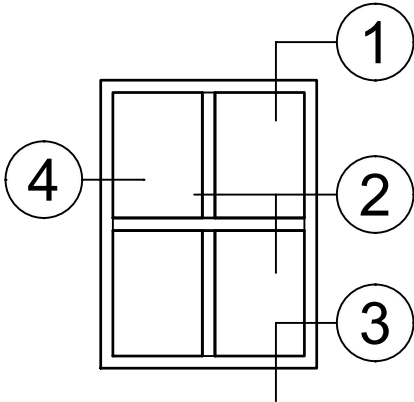

8325 Series 3-1/4" Thermal Fixed, Casement & Projected Windows

Product Details - Fixed - Picture Window

Note: Multiple configurations of this window system are available. Refer to the WINCO website for additional options or contact your local WINCO Sales Representative for information.

WINCO RESERVES THE RIGHT TO MODIFY OR CHANGE INFORMATION WITHIN THIS BOOK WHEN DEEMED NECESSARY FOR PRODUCT IMPROVEMENT

© WINCO WINDOW COMPANY, INC. 2026

SCALE 6"=1'-0"