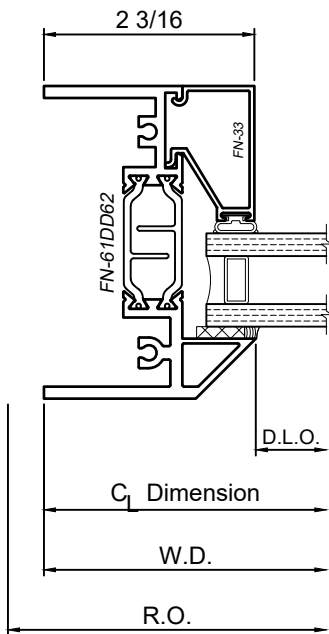

8325 Series 3-1/4" Thermal Fixed, Casement & Projected Windows

Product Details - Fixed - Picture Window

Note: Multiple configurations of this window system are available. Refer to the WINCO website for additional options or contact your local WINCO Sales Representative for information.

WINCO RESERVES THE RIGHT TO MODIFY OR CHANGE INFORMATION WITHIN THIS BOOK WHEN DEEMED NECESSARY FOR PRODUCT IMPROVEMENT

© WINCO WINDOW COMPANY, INC. 2026

SCALE 6"=1'-0"