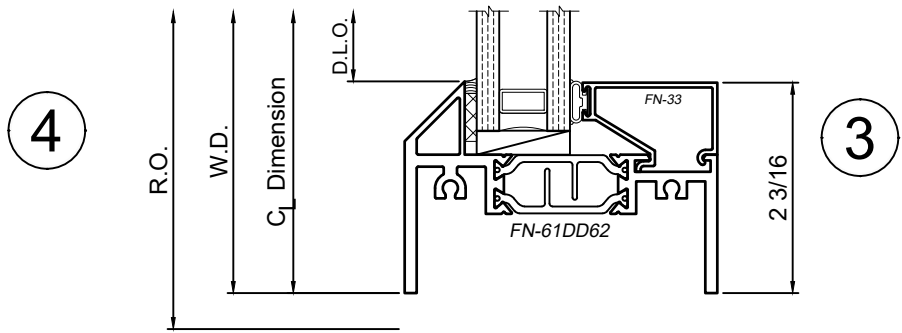

8325 Series 3-1/4" Thermal Fixed, Casement & Projected Windows

Product Details - Fixed - Picture Window

Note: Multiple configurations of this window system are available. Refer to the WINCO website for additional options or contact your local WINCO Sales Representative for information.

WINCO RESERVES THE RIGHT TO MODIFY OR CHANGE INFORMATION WITHIN THIS BOOK WHEN DEEMED NECESSARY FOR PRODUCT IMPROVEMENT

© WINCO WINDOW COMPANY, INC. 2026

SCALE 6"=1'-0"