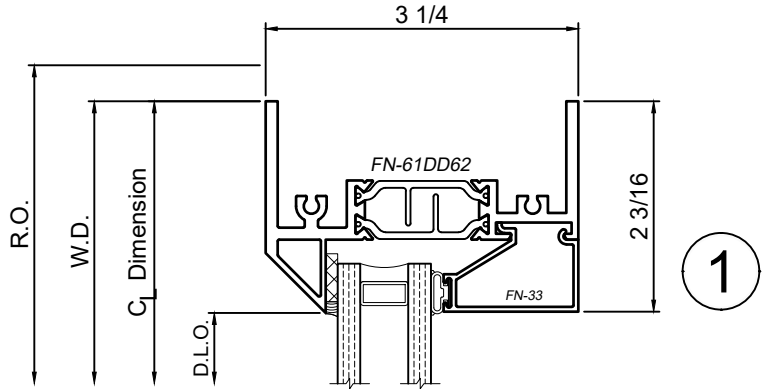

8325 Series 3-1/4" Thermal Fixed, Casement & Projected Windows

Product Details - Fixed - Picture Window

Note: Multiple configurations of this window system are available. Refer to the WINCO website for additional options or contact your local WINCO Sales Representative for information.

WINCO RESERVES THE RIGHT TO MODIFY OR CHANGE INFORMATION WITHIN THIS BOOK WHEN DEEMED NECESSARY FOR PRODUCT IMPROVEMENT

© WINCO WINDOW COMPANY, INC. 2026

SCALE 6"=1'-0"