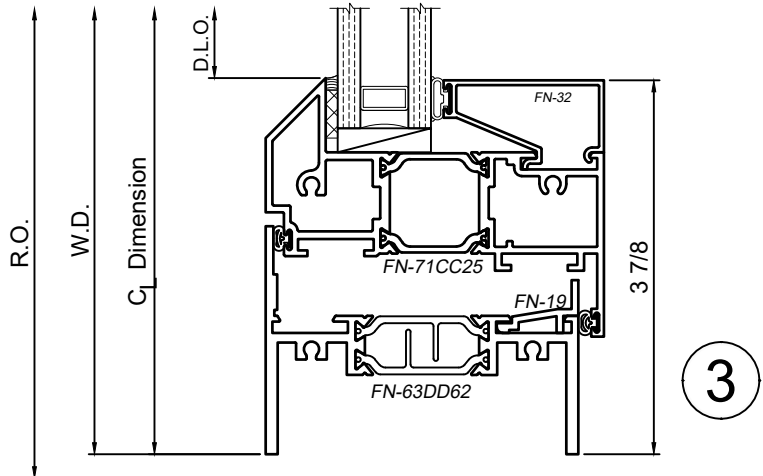

8325 Series 3-1/4" Thermal Fixed, Casement & Projected Windows

Product Details - PO|PI - Awning|Hopper

Note: Multiple configurations of this window system are available. Refer to the WINCO website for additional options or contact your local WINCO Sales Representative for information.

WINCO RESERVES THE RIGHT TO MODIFY OR CHANGE INFORMATION WITHIN THIS BOOK WHEN DEEMED NECESSARY FOR PRODUCT IMPROVEMENT

© WINCO WINDOW COMPANY, INC. 2026

SCALE 6"=1'-0"