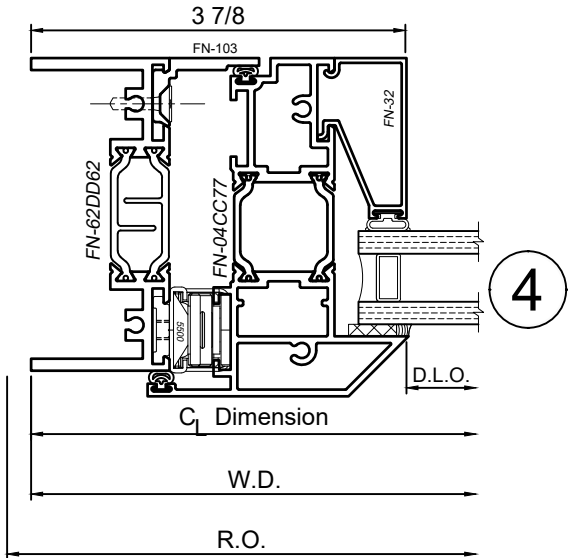

8325 Series 3-1/4" Thermal Fixed, Casement & Projected Windows

Product Details - PO|PI - Awning|Hopper

Note: Multiple configurations of this window system are available. Refer to the WINCO website for additional options or contact your local WINCO Sales Representative for information.

WINCO RESERVES THE RIGHT TO MODIFY OR CHANGE INFORMATION WITHIN THIS BOOK WHEN DEEMED NECESSARY FOR PRODUCT IMPROVEMENT

© WINCO WINDOW COMPANY, INC. 2026

SCALE 6"=1'-0"