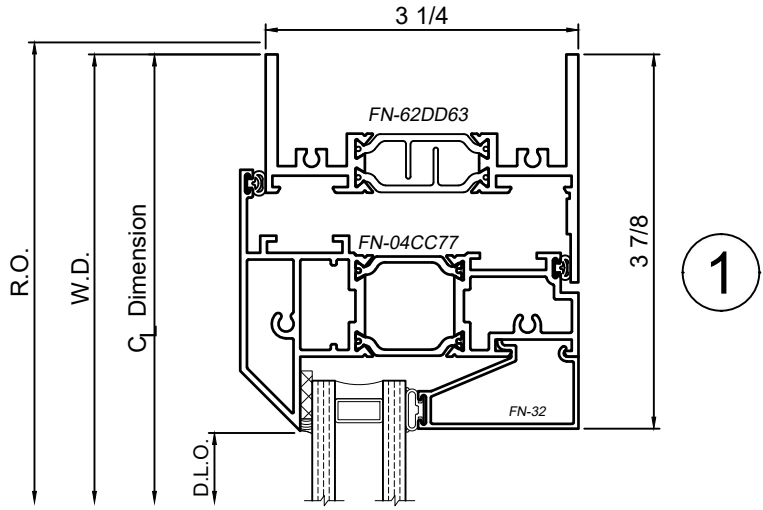

8325 Series 3-1/4" Thermal Fixed, Casement & Projected Windows

Product Details - PO|PI - Awning|Hopper

Note: Multiple configurations of this window system are available. Refer to the WINCO website for additional options or contact your local WINCO Sales Representative for information.

WINCO RESERVES THE RIGHT TO MODIFY OR CHANGE INFORMATION WITHIN THIS BOOK WHEN DEEMED NECESSARY FOR PRODUCT IMPROVEMENT

© WINCO WINDOW COMPANY, INC. 2026

SCALE 6"=1'-0"