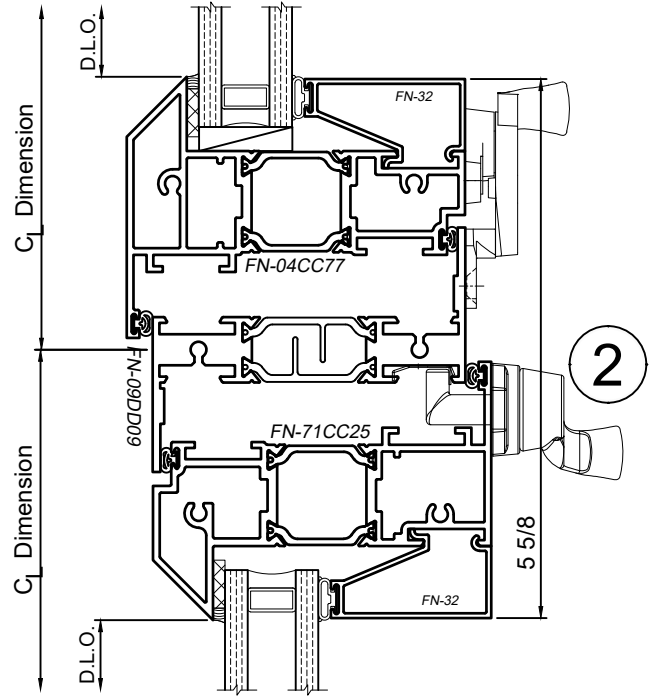

8325 Series 3-1/4" Thermal Fixed, Casement & Projected Windows

Product Details - PO|PI - Awning|Hopper

Note: Multiple configurations of this window system are available. Refer to the WINCO website for additional options or contact your local WINCO Sales Representative for information.

WINCO RESERVES THE RIGHT TO MODIFY OR CHANGE INFORMATION WITHIN THIS BOOK WHEN DEEMED NECESSARY FOR PRODUCT IMPROVEMENT

© WINCO WINDOW COMPANY, INC. 2026

SCALE 6"=1'-0"