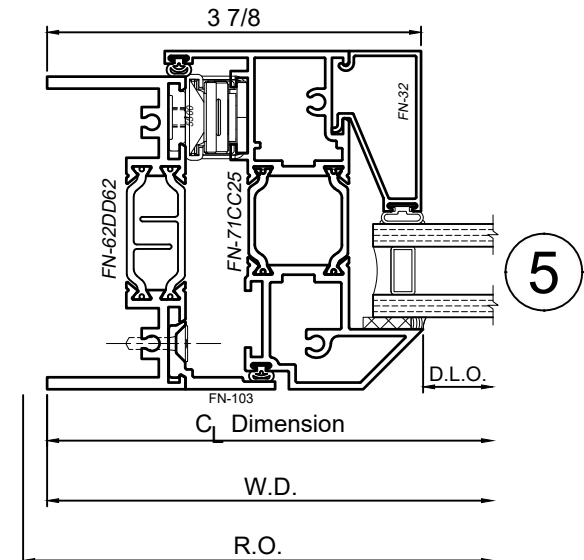

8325 Series 3-1/4" Thermal Fixed, Casement & Projected Windows

Product Details - PO|PI - Awning|Hopper

Note: Multiple configurations of this window system are available. Refer to the WINCO website for additional options or contact your local WINCO Sales Representative for information.

WINCO RESERVES THE RIGHT TO MODIFY OR CHANGE INFORMATION WITHIN THIS BOOK WHEN DEEMED NECESSARY FOR PRODUCT IMPROVEMENT

© WINCO WINDOW COMPANY, INC. 2026

SCALE 6"=1'-0"