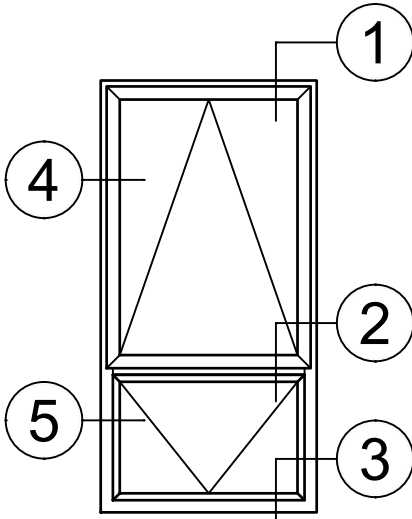

8325 Series 3-1/4" Thermal Fixed, Casement & Projected Windows

Product Details - PO|PI - Awning|Hopper

Note: Multiple configurations of this window system are available. Refer to the WINCO website for additional options or contact your local WINCO Sales Representative for information.

WINCO RESERVES THE RIGHT TO MODIFY OR CHANGE INFORMATION WITHIN THIS BOOK WHEN DEEMED NECESSARY FOR PRODUCT IMPROVEMENT

© WINCO WINDOW COMPANY, INC. 2026

SCALE 6"=1'-0"