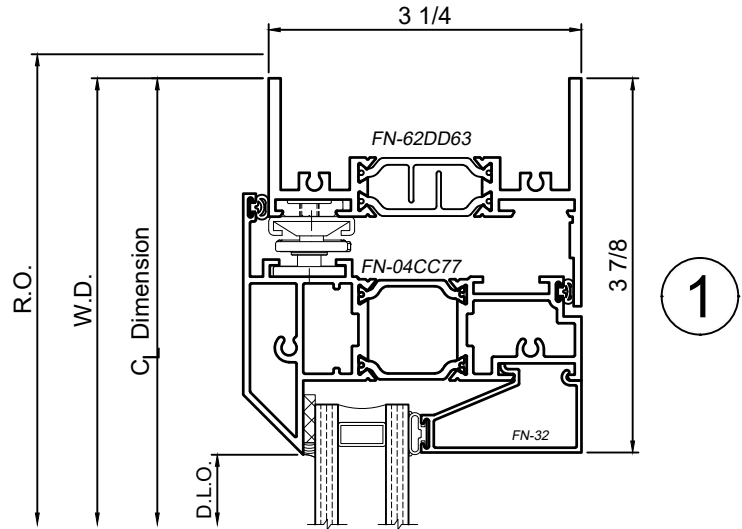

8325 Series 3-1/4" Thermal Fixed, Casement & Projected Windows

Product Details - Butterfly Casement - Outswing

Note: Multiple configurations of this window system are available. Refer to the WINCO website for additional options or contact your local WINCO Sales Representative for information.

WINCO RESERVES THE RIGHT TO MODIFY OR CHANGE INFORMATION WITHIN THIS BOOK WHEN DEEMED NECESSARY FOR PRODUCT IMPROVEMENT

SCALE 6"=1'-0"