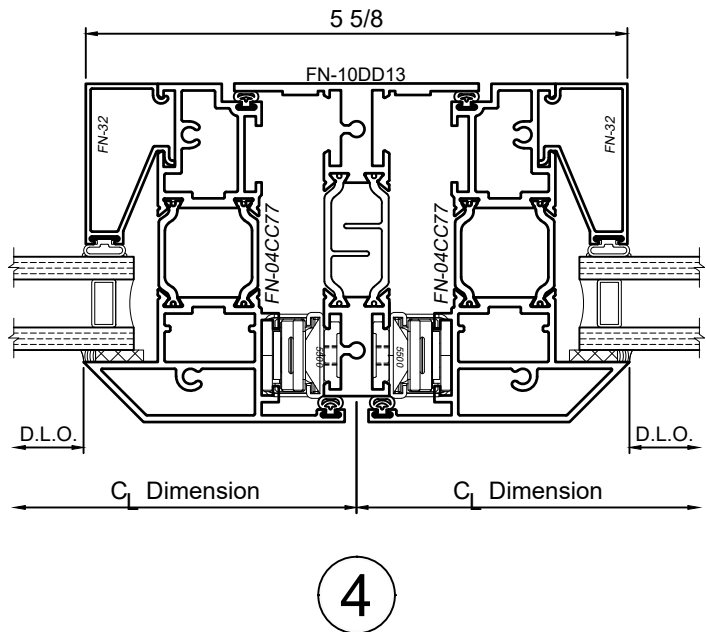

8325 Series 3-1/4" Thermal Fixed, Casement & Projected Windows

Product Details - Butterfly Casement - Outswing

Note: Multiple configurations of this window system are available. Refer to the WINCO website for additional options or contact your local WINCO Sales Representative for information.

WINCO RESERVES THE RIGHT TO MODIFY OR CHANGE INFORMATION WITHIN THIS BOOK WHEN DEEMED NECESSARY FOR PRODUCT IMPROVEMENT

SCALE 6"=1'-0"