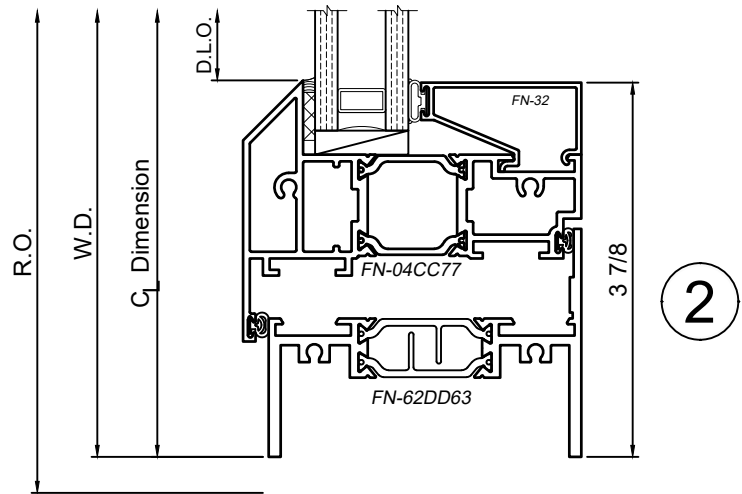

8325 Series 3-1/4" Thermal Fixed, Casement & Projected Windows

Product Details - Butterfly Casement - Outswing

Note: Multiple configurations of this window system are available. Refer to the WINCO website for additional options or contact your local WINCO Sales Representative for information.

WINCO RESERVES THE RIGHT TO MODIFY OR CHANGE INFORMATION WITHIN THIS BOOK WHEN DEEMED NECESSARY FOR PRODUCT IMPROVEMENT

SCALE 6"=1'-0"