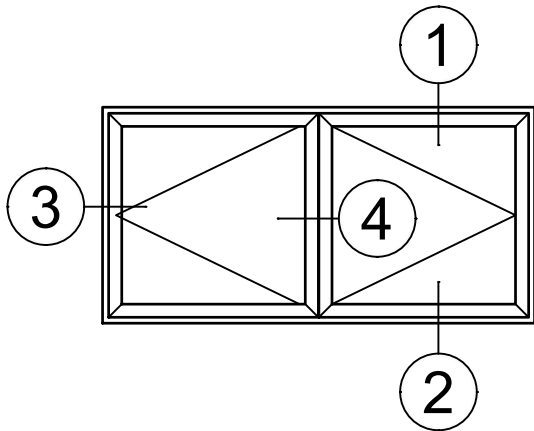

8325 Series 3-1/4" Thermal Fixed, Casement & Projected Windows

Product Details - Butterfly Casement - Outswing

Note: Multiple configurations of this window system are available. Refer to the WINCO website for additional options or contact your local WINCO Sales Representative for information.

WINCO RESERVES THE RIGHT TO MODIFY OR CHANGE INFORMATION WITHIN THIS BOOK WHEN DEEMED NECESSARY FOR PRODUCT IMPROVEMENT

SCALE 6"=1'-0"