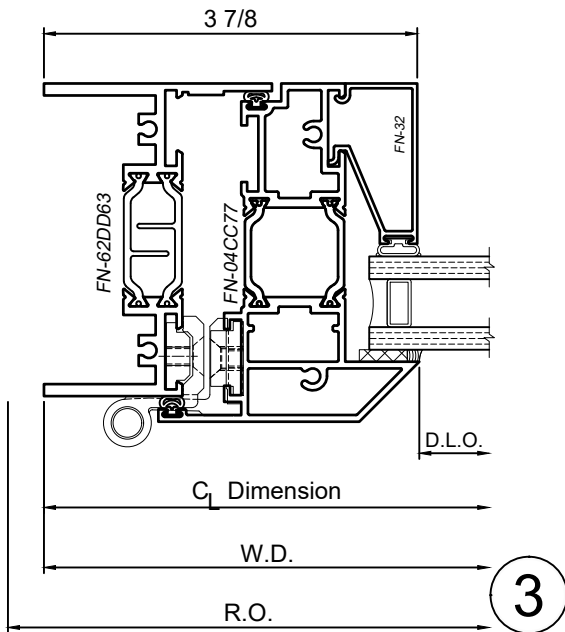

8325 Series 3-1/4" Thermal Fixed, Casement & Projected Windows

Product Details - Butterfly Casement - Outswing

Note: Multiple configurations of this window system are available. Refer to the WINCO website for additional options or contact your local WINCO Sales Representative for information.

WINCO RESERVES THE RIGHT TO MODIFY OR CHANGE INFORMATION WITHIN THIS BOOK WHEN DEEMED NECESSARY FOR PRODUCT IMPROVEMENT

SCALE 6"=1'-0"