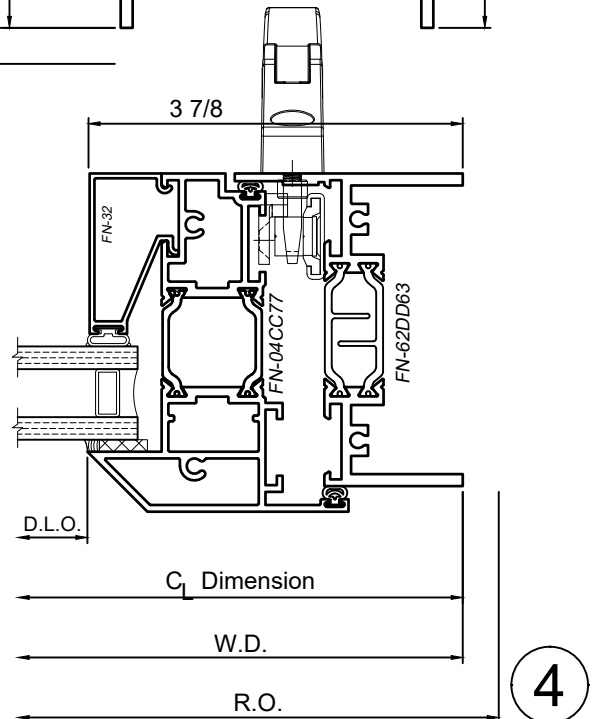

8325 Series 3-1/4" Thermal Fixed, Casement & Projected Windows

Product Details - Outswing Casement

Note: Multiple configurations of this window system are available. Refer to the WINCO website for additional options or contact your local WINCO Sales Representative for information.

WINCO RESERVES THE RIGHT TO MODIFY OR CHANGE INFORMATION WITHIN THIS BOOK WHEN DEEMED NECESSARY FOR PRODUCT IMPROVEMENT

SCALE 6"=1'-0"

© WINCO WINDOW COMPANY, INC. 2026