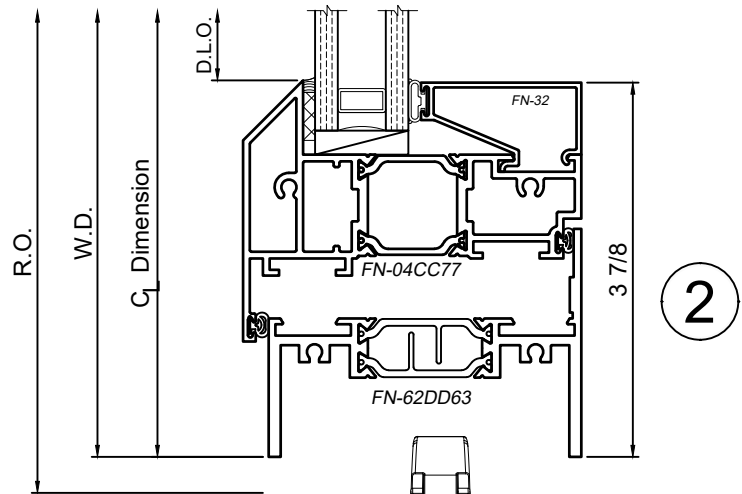

8325 Series 3-1/4" Thermal Fixed, Casement & Projected Windows

Product Details - Outswing Casement

Note: Multiple configurations of this window system are available. Refer to the WINCO website for additional options or contact your local WINCO Sales Representative for information.

WINCO RESERVES THE RIGHT TO MODIFY OR CHANGE INFORMATION WITHIN THIS BOOK WHEN DEEMED NECESSARY FOR PRODUCT IMPROVEMENT

SCALE 6"=1'-0"

© WINCO WINDOW COMPANY, INC. 2026