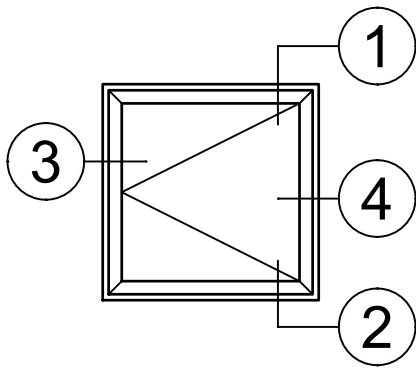

8325 Series 3-1/4" Thermal Fixed, Casement & Projected Windows

Product Details - Outswing Casement

Note: Multiple configurations of this window system are available. Refer to the WINCO website for additional options or contact your local WINCO Sales Representative for information.

WINCO RESERVES THE RIGHT TO MODIFY OR CHANGE INFORMATION WITHIN THIS BOOK WHEN DEEMED NECESSARY FOR PRODUCT IMPROVEMENT

SCALE 6"=1'-0"

© WINCO WINDOW COMPANY, INC. 2026