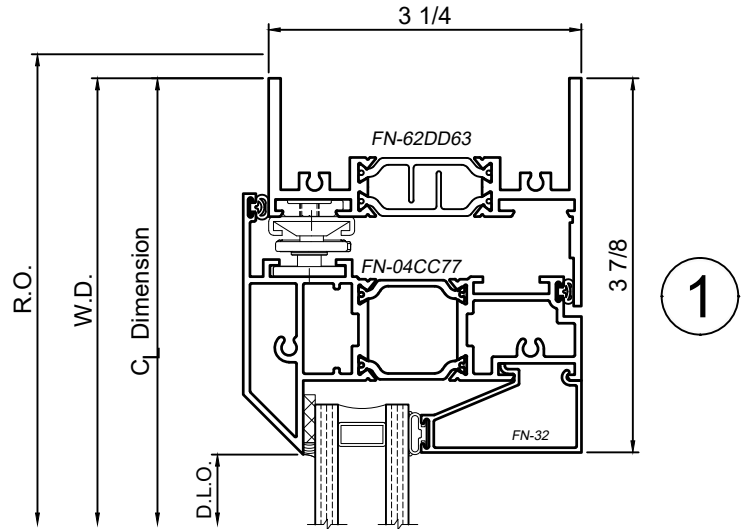

8325 Series 3-1/4" Thermal Fixed, Casement & Projected Windows

Product Details - Outswing Casement

Note: Multiple configurations of this window system are available. Refer to the WINCO website for additional options or contact your local WINCO Sales Representative for information.

WINCO RESERVES THE RIGHT TO MODIFY OR CHANGE INFORMATION WITHIN THIS BOOK WHEN DEEMED NECESSARY FOR PRODUCT IMPROVEMENT

SCALE 6"=1'-0"

© WINCO WINDOW COMPANY, INC. 2026