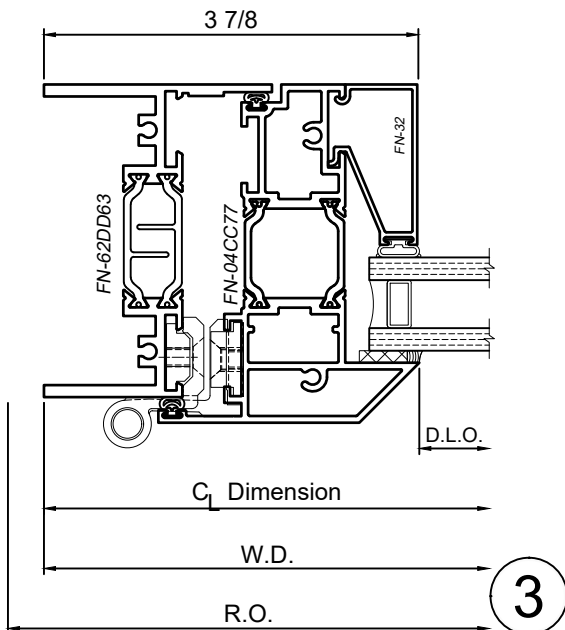

8325 Series 3-1/4" Thermal Fixed, Casement & Projected Windows

Product Details - Outswing Casement

Note: Multiple configurations of this window system are available. Refer to the WINCO website for additional options or contact your local WINCO Sales Representative for information.

WINCO RESERVES THE RIGHT TO MODIFY OR CHANGE INFORMATION WITHIN THIS BOOK WHEN DEEMED NECESSARY FOR PRODUCT IMPROVEMENT

SCALE 6"=1'-0"

© WINCO WINDOW COMPANY, INC. 2026