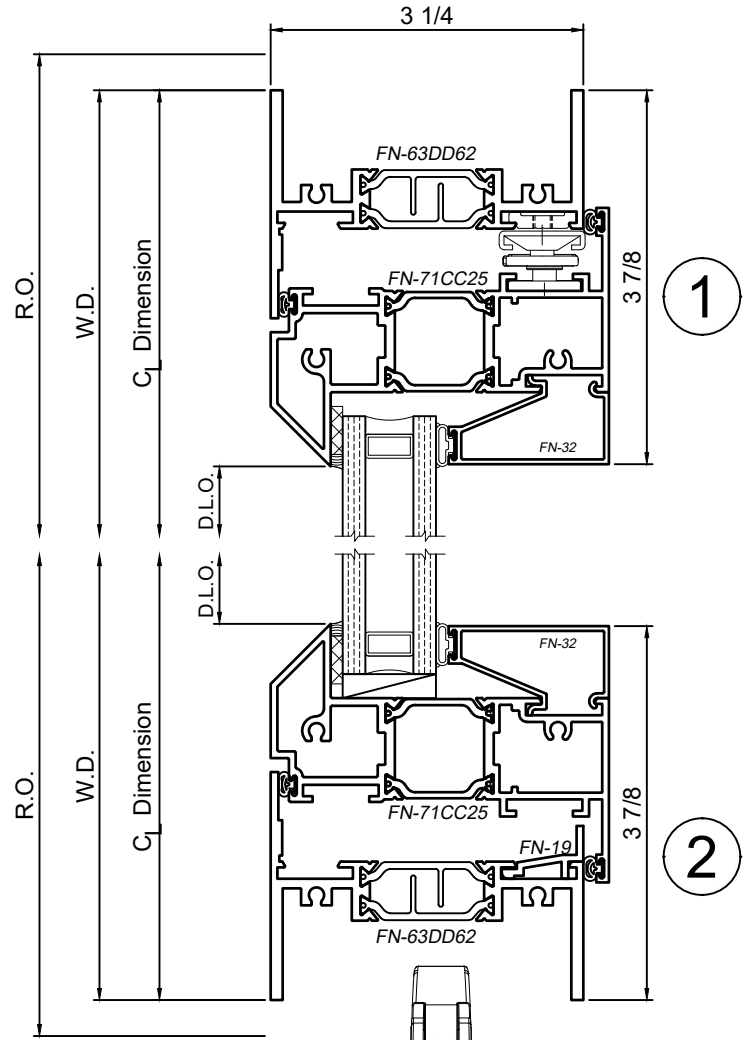

8325 Series 3-1/4" Thermal Fixed, Casement & Projected Windows

Product Details - Inswing Casement

Note: Multiple configurations of this window system are available. Refer to the WINCO website for additional options or contact your local WINCO Sales Representative for information.

WINCO RESERVES THE RIGHT TO MODIFY OR CHANGE INFORMATION WITHIN THIS BOOK WHEN DEEMED NECESSARY FOR PRODUCT IMPROVEMENT

SCALE 6"=1'-0"

© WINCO WINDOW COMPANY, INC. 2026