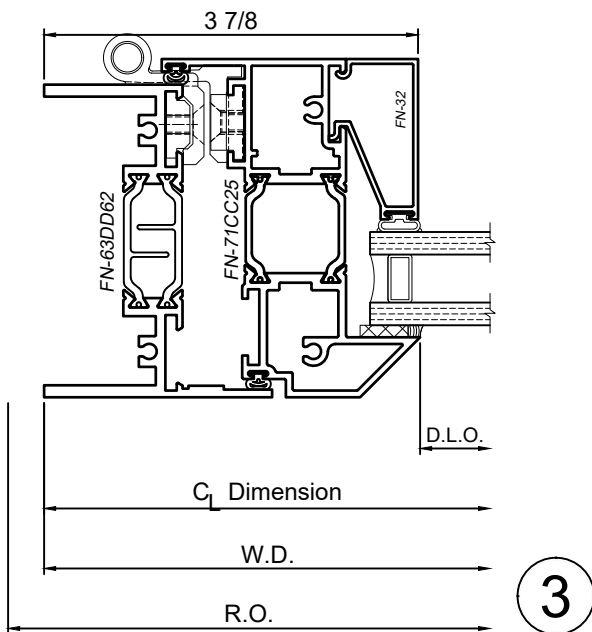

8325 Series 3-1/4" Thermal Fixed, Casement & Projected Windows

Product Details - Inswing Casement

Note: Multiple configurations of this window system are available. Refer to the WINCO website for additional options or contact your local WINCO Sales Representative for information.

WINCO RESERVES THE RIGHT TO MODIFY OR CHANGE INFORMATION WITHIN THIS BOOK WHEN DEEMED NECESSARY FOR PRODUCT IMPROVEMENT

SCALE 6"=1'-0"

© WINCO WINDOW COMPANY, INC. 2026