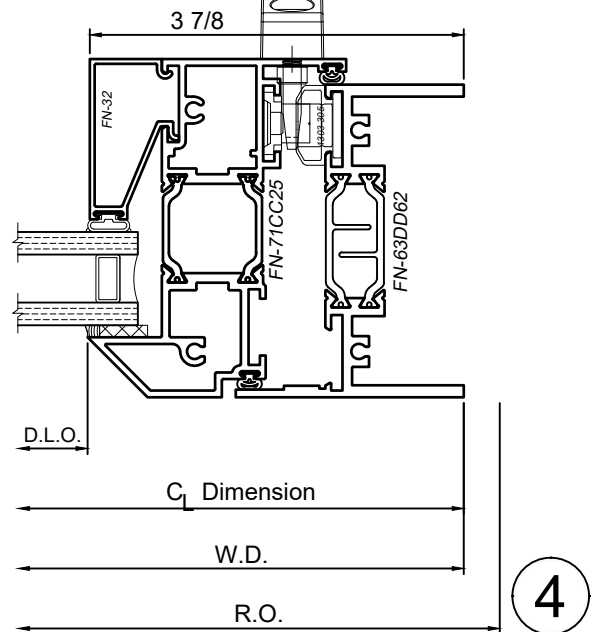

8325 Series 3-1/4" Thermal Fixed, Casement & Projected Windows

Product Details - Inswing Casement

Note: Multiple configurations of this window system are available. Refer to the WINCO website for additional options or contact your local WINCO Sales Representative for information.

WINCO RESERVES THE RIGHT TO MODIFY OR CHANGE INFORMATION WITHIN THIS BOOK WHEN DEEMED NECESSARY FOR PRODUCT IMPROVEMENT

SCALE 6"=1'-0"

© WINCO WINDOW COMPANY, INC. 2026