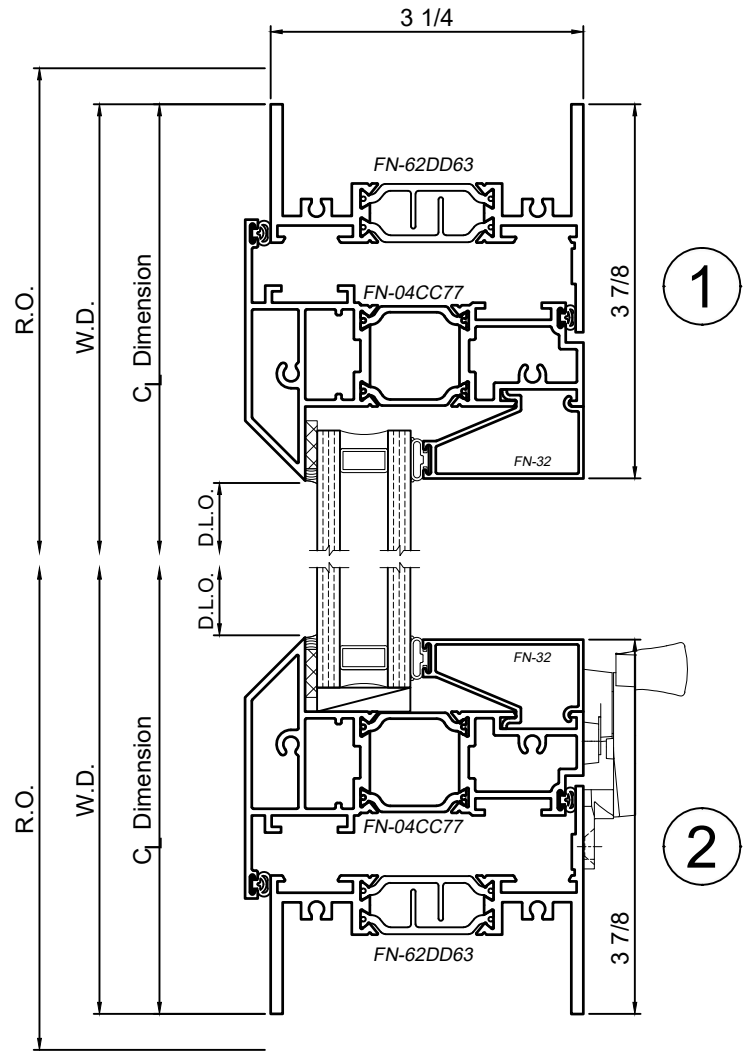

8325 Series 3-1/4" Thermal Fixed, Casement & Projected Windows

Product Details - Project Out - Awning

Note: Multiple configurations of this window system are available. Refer to the WINCO website for additional options or contact your local WINCO Sales Representative for information.

WINCO RESERVES THE RIGHT TO MODIFY OR CHANGE INFORMATION WITHIN THIS BOOK WHEN DEEMED NECESSARY FOR PRODUCT IMPROVEMENT

SCALE 6"=1'-0"

© WINCO WINDOW COMPANY, INC. 2026