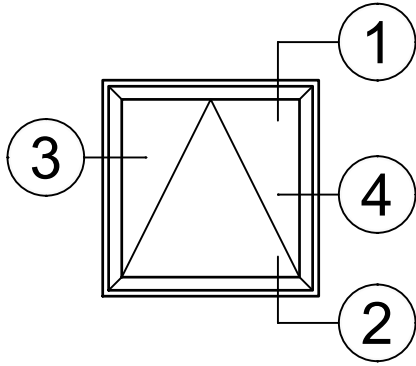

8325 Series 3-1/4" Thermal Fixed, Casement & Projected Windows

Product Details - Project Out - Awning

Note: Multiple configurations of this window system are available. Refer to the WINCO website for additional options or contact your local WINCO Sales Representative for information.

WINCO RESERVES THE RIGHT TO MODIFY OR CHANGE INFORMATION WITHIN THIS BOOK WHEN DEEMED NECESSARY FOR PRODUCT IMPROVEMENT

SCALE 6"=1'-0"

© WINCO WINDOW COMPANY, INC. 2026