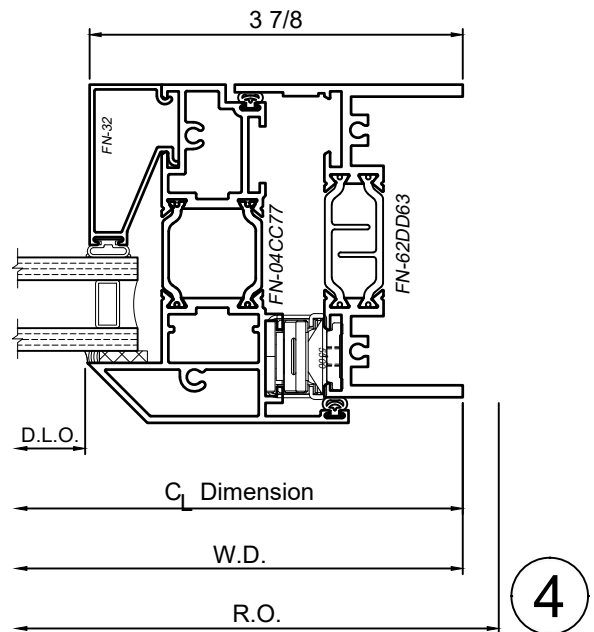

8325 Series 3-1/4" Thermal Fixed, Casement & Projected Windows

Product Details - Project Out - Awning

Note: Multiple configurations of this window system are available. Refer to the WINCO website for additional options or contact your local WINCO Sales Representative for information.

WINCO RESERVES THE RIGHT TO MODIFY OR CHANGE INFORMATION WITHIN THIS BOOK WHEN DEEMED NECESSARY FOR PRODUCT IMPROVEMENT

SCALE 6"=1'-0"

© WINCO WINDOW COMPANY, INC. 2026