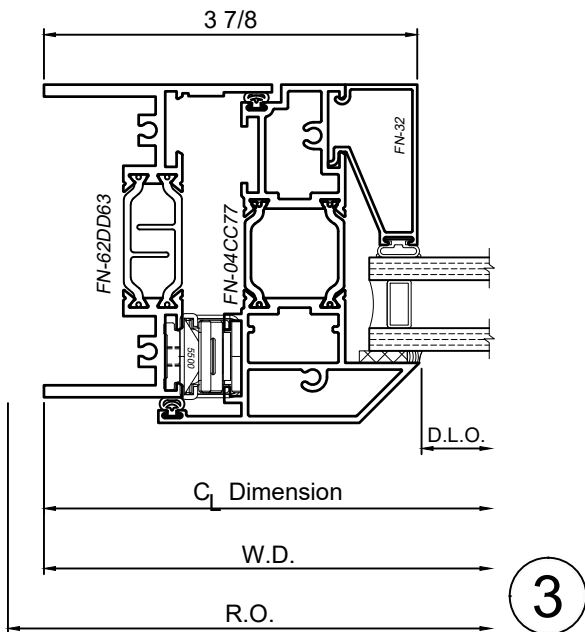

8325 Series 3-1/4" Thermal Fixed, Casement & Projected Windows

Product Details - Project Out - Awning

Note: Multiple configurations of this window system are available. Refer to the WINCO website for additional options or contact your local WINCO Sales Representative for information.

WINCO RESERVES THE RIGHT TO MODIFY OR CHANGE INFORMATION WITHIN THIS BOOK WHEN DEEMED NECESSARY FOR PRODUCT IMPROVEMENT

SCALE 6"=1'-0"

© WINCO WINDOW COMPANY, INC. 2026