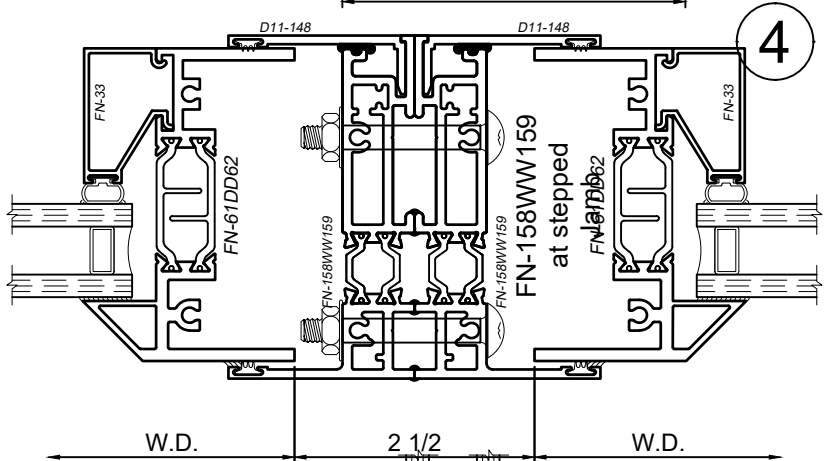

WINCO RESERVES THE RIGHT TO MODIFY OR CHANGE INFORMATION WITHIN THIS BOOK WHEN DEEMED NECESSARY FOR PRODUCT IMPROVEMENT

See 3250 Window Section(s) for possible window frame configurations.

SCALE 6"=1'-0"

© WINCO WINDOW COMPANY, INC. 2026

Rapid Receptor Sections - 8325 Series

Product Details - Rapid Receptor Head / Jamb & Sub-Sill

Note: Trim shown is a sampling of WINCO's offering. Not all shapes are held in stock and minimum quantity order may be required. Consult your local WINCO sales representative for other trims available. It is WINCO's recommendation to install all trim and materials per WINCO's installation instructions.

WINCO RESERVES THE RIGHT TO MODIFY OR CHANGE INFORMATION WITHIN THIS BOOK WHEN DEEMED NECESSARY FOR PRODUCT IMPROVEMENT

See 3250 or 8325 Window Section(s) for possible window frame configurations.

SCALE 6"=1'-0"