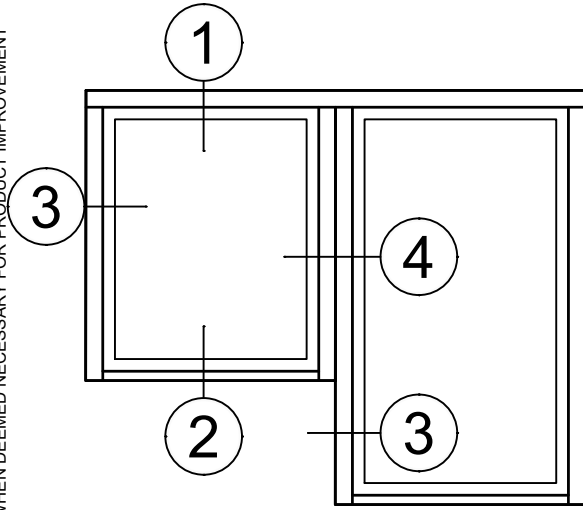

Strut Receptor Sections - 8325 Series

Product Details - Head / Jamb Receptors and Sub-Sills

Note: Trim shown is a sampling of WINCO's offering. Not all shapes are held in stock and minimum quantity order may be required. Consult your local WINCO sales representative for other trims available. It is WINCO's recommendation to install all trim and materials per WINCO's installation instructions.

WINCO RESERVES THE RIGHT TO MODIFY OR CHANGE INFORMATION WITHIN THIS BOOK WHEN DEEMED NECESSARY FOR PRODUCT IMPROVEMENT

See 8325 Window Section(s) for possible window frame configurations.