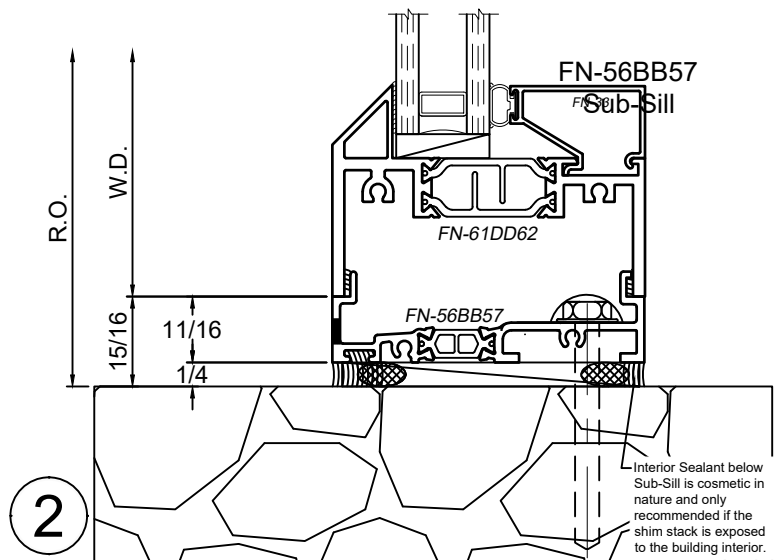

© WINCO WINDOW COMPANY, INC. 2026

Strut Receptor Sections - 8325 Series

Product Details - Head / Jamb Receptors and Sub-Sills

Note: Trim shown is a sampling of WINCO's offering. Not all shapes are held in stock and minimum quantity order may be required. Consult your local WINCO sales representative for other trims available. It is WINCO's recommendation to install all trim and materials per WINCO's installation instructions.

WINCO RESERVES THE RIGHT TO MODIFY OR CHANGE INFORMATION WITHIN THIS BOOK WHEN DEEMED NECESSARY FOR PRODUCT IMPROVEMENT

See 8325 Window Section(s) for possible window frame configurations.

SCALE 6"=1'-0"