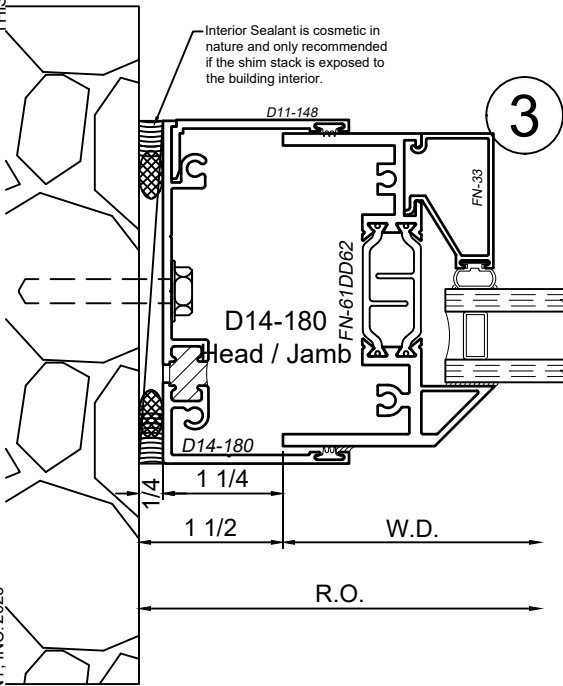

Receptor Sections - 8325 Series

Product Details - Head / Jamb Receptors and Sub-Sills

Note: Trim shown is a sampling of WINCO's offering. Not all shapes are held in stock and minimum quantity order may be required. Consult your local WINCO sales representative for other trims available. It is WINCO's recommendation to install all trim and materials per WINCO's installation instructions.

WINCO RESERVES THE RIGHT TO MODIFY OR CHANGE INFORMATION WITHIN THIS BOOK WHEN DEEMED NECESSARY FOR PRODUCT IMPROVEMENT

See 3250 Window Section(s) for possible window frame configurations.

SCALE 6"=1'-0"

© WINCO WINDOW COMPANY, INC. 2026

Rapid Receptor Sections - 8325 Series

Product Details - Rapid Receptor Head / Jamb & Sub-Sill

Note: Trim shown is a sampling of WINCO's offering. Not all shapes are held in stock and minimum quantity order may be required. Consult your local WINCO sales representative for other trims available. It is WINCO's recommendation to install all trim and materials per WINCO's installation instructions.