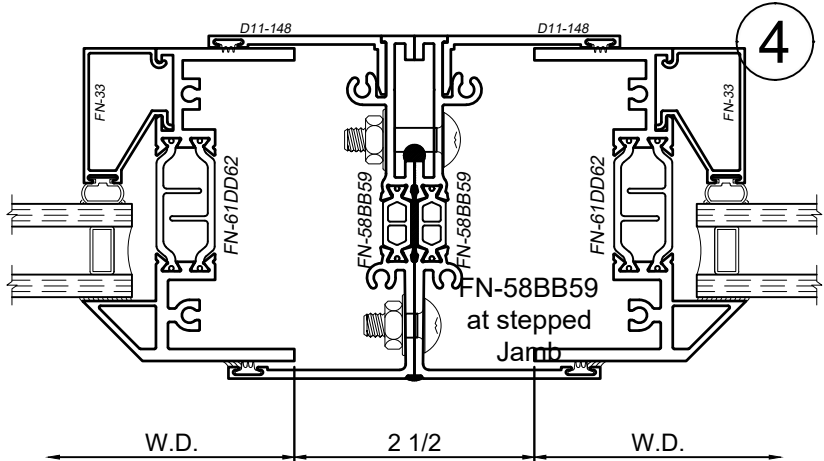

WINCO RESERVES THE RIGHT TO MODIFY OR CHANGE INFORMATION WITHIN THIS BOOK WHEN DEEMED NECESSARY FOR PRODUCT IMPROVEMENT

See 3250 or 8325 Window Section(s) for possible window frame configurations.

SCALE 6"=1'-0"

© WINCO WINDOW COMPANY, INC. 2026

Strut Receptor Sections - 8325 Series

Product Details - Head / Jamb Receptors and Sub-Sills

Note: Trim shown is a sampling of WINCO's offering. Not all shapes are held in stock and minimum quantity order may be required. Consult your local WINCO sales representative for other trims available. It is WINCO's recommendation to install all trim and materials per WINCO's installation instructions.

WINCO RESERVES THE RIGHT TO MODIFY OR CHANGE INFORMATION WITHIN THIS BOOK WHEN DEEMED NECESSARY FOR PRODUCT IMPROVEMENT

See 8325 Window Section(s) for possible window frame configurations.

SCALE 6"=1'-0"