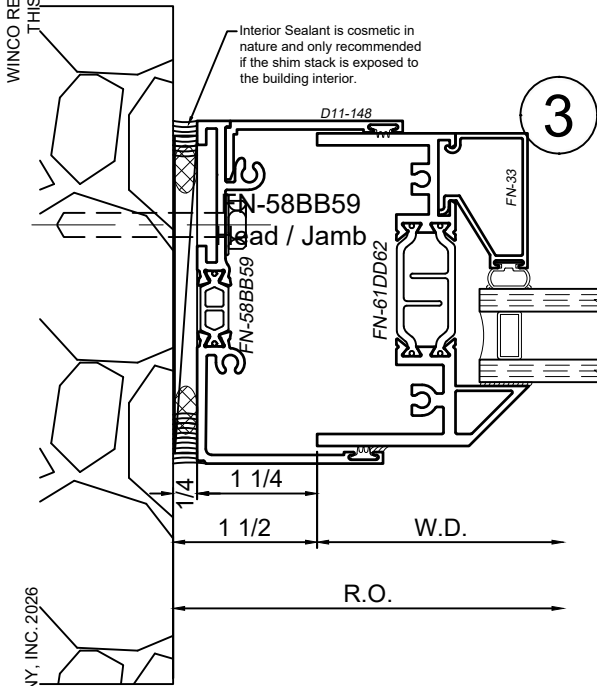

© WINCO WINDOW COMPANY, INC. 2026

Strut Receptor Sections - 8325 Series

Product Details - Head / Jamb Receptors and Sub-Sills

Note: Trim shown is a sampling of WINCO's offering. Not all shapes are held in stock and minimum quantity order may be required. Consult your local WINCO sales representative for other trims available. It is WINCO's recommendation to install all trim and materials per WINCO's installation instructions.

WINCO RESERVES THE RIGHT TO MODIFY OR CHANGE INFORMATION WITHIN THIS BOOK WHEN DEEMED NECESSARY FOR PRODUCT IMPROVEMENT

See 8325 Window Section(s) for possible window frame configurations.

SCALE 6"=1'-0"