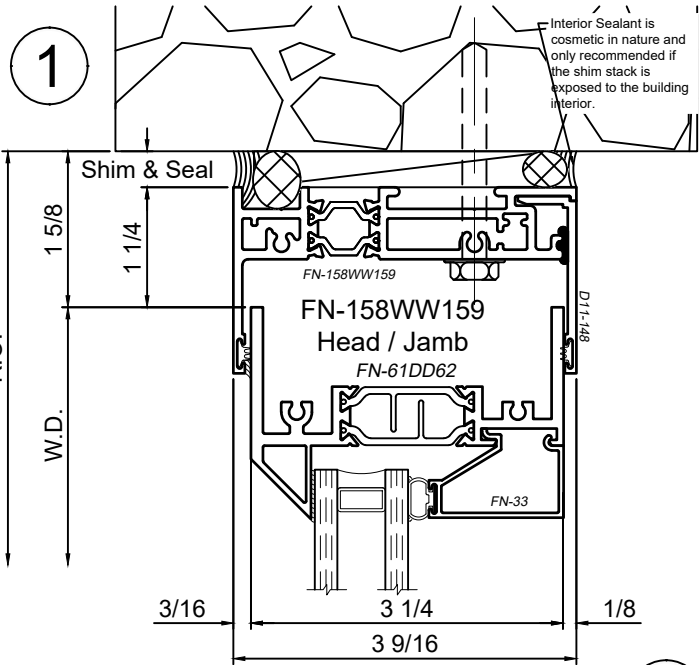

WINCO RESERVES THE RIGHT TO MODIFY OR CHANGE INFORMATION WITHIN THIS BOOK WHEN DEEMED NECESSARY FOR PRODUCT IMPROVEMENT

See 3250 Window Section(s) for possible window frame configurations.

SCALE 6"=1'-0"

© WINCO WINDOW COMPANY, INC. 2026

Rapid Receptor Sections - 8325 Series

Product Details - Rapid Receptor Head / Jamb & Sub-Sill

Note: Trim shown is a sampling of WINCO's offering. Not all shapes are held in stock and minimum quantity order may be required. Consult your local WINCO sales representative for other trims available. It is WINCO's recommendation to install all trim and materials per WINCO's installation instructions.

WINCO RESERVES THE RIGHT TO MODIFY OR CHANGE INFORMATION WITHIN THIS BOOK WHEN DEEMED NECESSARY FOR PRODUCT IMPROVEMENT

See 3250 or 8325 Window Section(s) for possible window frame configurations.

SCALE 6"=1'-0"