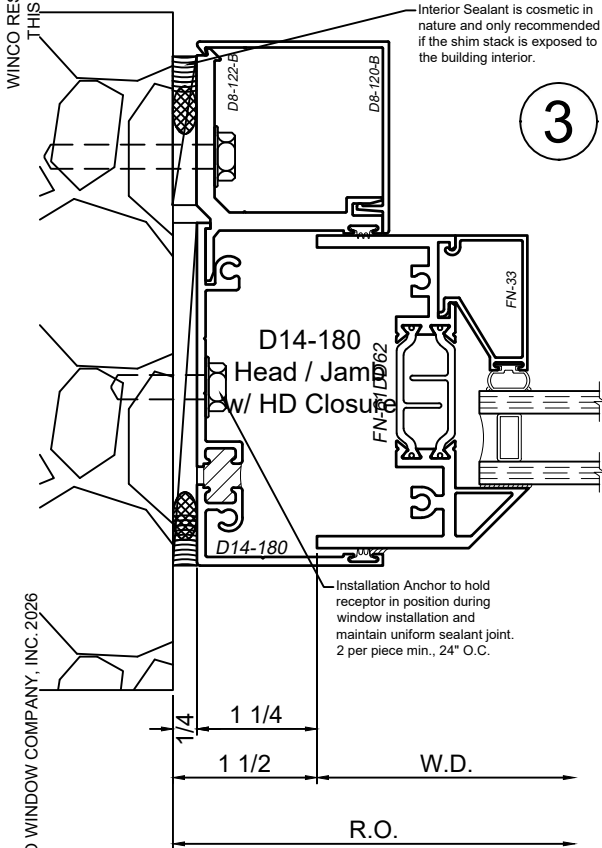

WINCO RESERVES THE RIGHT TO MODIFY OR CHANGE INFORMATION WITHIN THIS BOOK WHEN DEEMED NECESSARY FOR PRODUCT IMPROVEMENT

See 3250 Window Section(s) for possible window frame configurations.

SCALE 6"=1'-0"

WINCO RESERVES THE RIGHT TO MODIFY OR CHANGE INFORMATION WITHIN THIS BOOK WHEN DEEMED NECESSARY FOR PRODUCT IMPROVEMENT

See 8325 Window Section(s) for possible window frame configurations.

SCALE 6"=1'-0"

© WINCO WINDOW COMPANY, INC. 2026

Blast Receptor Sections - 8325 Series

Product Details - Head / Jamb Receptors and Sub-Sills

Note: Trim shown is a sampling of WINCO's offering. Not all shapes are held in stock and minimum quantity order may be required. Consult your local WINCO sales representative for other trims available. It is WINCO's recommendation to install all trim and materials per WINCO's installation instructions.

© WINCO WINDOW COMPANY, INC. 2026

SR-67
Sub-Sill

SCALE 6"=1'-0"