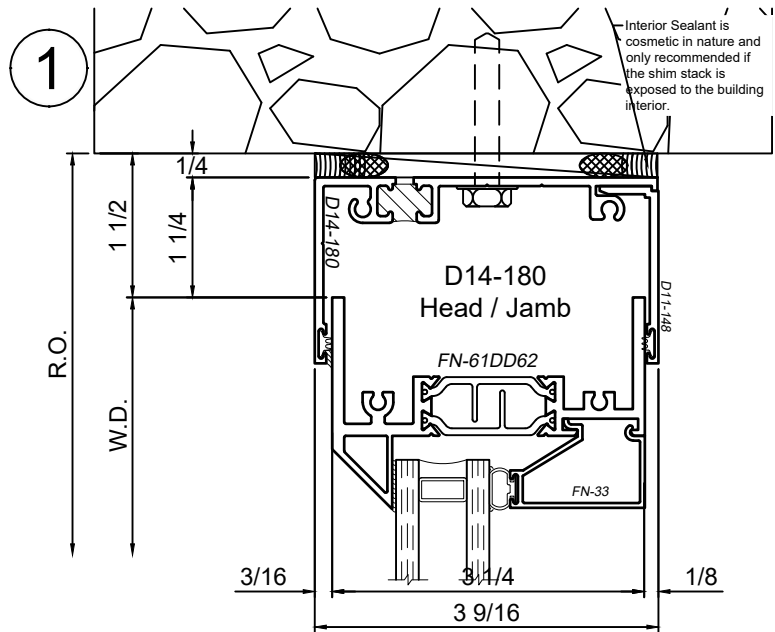

Receptor Sections - 8325 Series

Product Details - Head / Jamb Receptors and Sub-Sills

Note: Trim shown is a sampling of WINCO's offering. Not all shapes are held in stock and minimum quantity order may be required. Consult your local WINCO sales representative for other trims available. It is WINCO's recommendation to install all trim and materials per WINCO's installation instructions.

WINCO RESERVES THE RIGHT TO MODIFY OR CHANGE INFORMATION WITHIN THIS BOOK WHEN DEEMED NECESSARY FOR PRODUCT IMPROVEMENT

See 3250 Window Section(s) for possible window frame configurations.

SCALE 6"=1'-0"

© WINCO WINDOW COMPANY, INC. 2026

Rapid Receptor Sections - 8325 Series

Product Details - Rapid Receptor Head / Jamb & Sub-Sill

Note: Trim shown is a sampling of WINCO's offering. Not all shapes are held in stock and minimum quantity order may be required. Consult your local WINCO sales representative for other trims available. It is WINCO's recommendation to install all trim and materials per WINCO's installation instructions.