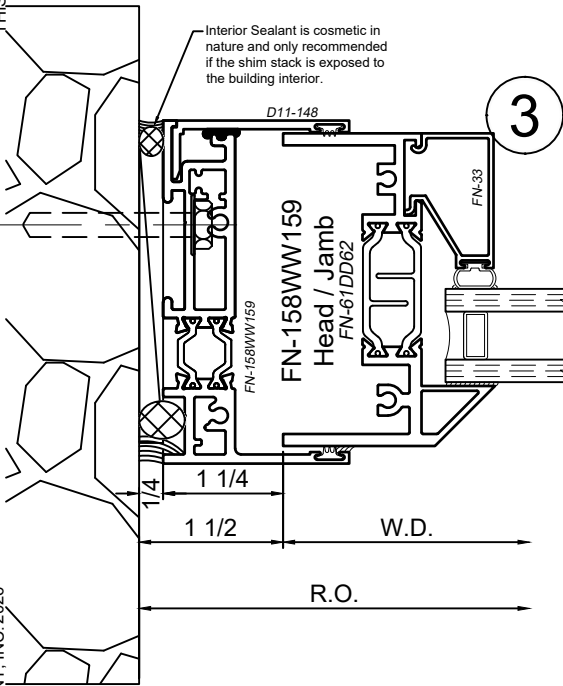

© WINCO WINDOW COMPANY, INC. 2026

Rapid Receptor Sections - 8325 Series

Product Details - Rapid Receptor Head / Jamb & Sub-Sill

Note: Trim shown is a sampling of WINCO's offering. Not all shapes are held in stock and minimum quantity order may be required. Consult your local WINCO sales representative for other trims available. It is WINCO's recommendation to install all trim and materials per WINCO's installation instructions.

WINCO RESERVES THE RIGHT TO MODIFY OR CHANGE INFORMATION WITHIN THIS BOOK WHEN DEEMED NECESSARY FOR PRODUCT IMPROVEMENT

See 3250 or 8325 Window Section(s) for possible window frame configurations.

SCALE 6"=1'-0"