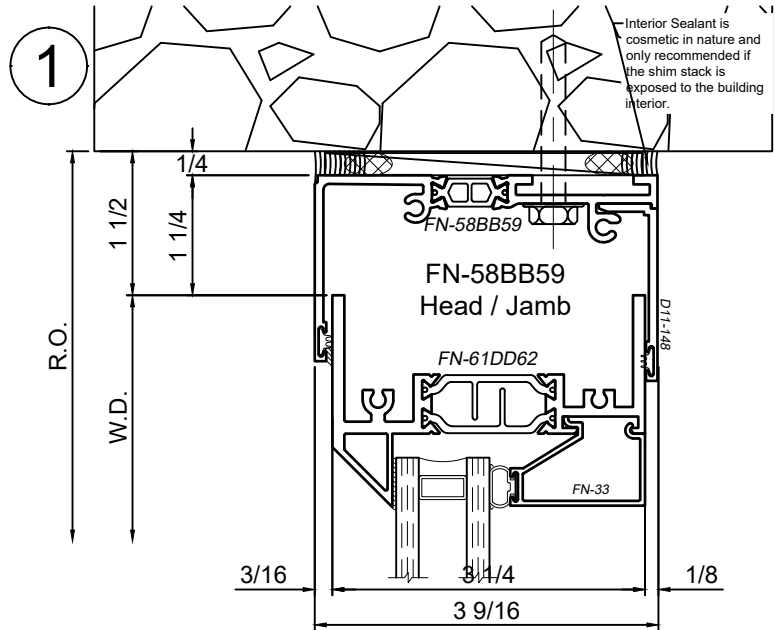

© WINCO WINDOW COMPANY, INC. 2026

Strut Receptor Sections - 8325 Series

Product Details - Head / Jamb Receptors and Sub-Sills

Note: Trim shown is a sampling of WINCO's offering. Not all shapes are held in stock and minimum quantity order may be required. Consult your local WINCO sales representative for other trims available. It is WINCO's recommendation to install all trim and materials per WINCO's installation instructions.

WINCO RESERVES THE RIGHT TO MODIFY OR CHANGE INFORMATION WITHIN THIS BOOK WHEN DEEMED NECESSARY FOR PRODUCT IMPROVEMENT

See 8325 Window Section(s) for possible window frame configurations.

SCALE 6"=1'-0"