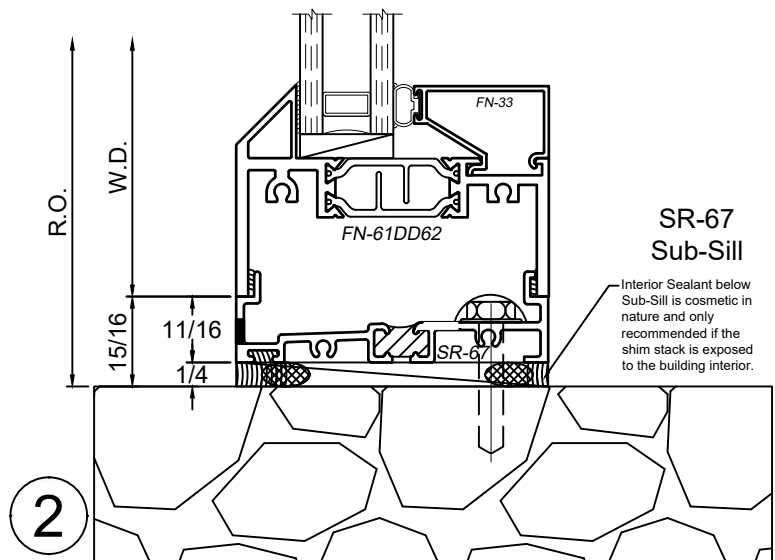

© WINCO WINDOW COMPANY, INC. 2026

Blast Receptor Sections - 8325 Series

Product Details - Head / Jamb Receptors and Sub-Sills

Note: Trim shown is a sampling of WINCO's offering. Not all shapes are held in stock and minimum quantity order may be required. Consult your local WINCO sales representative for other trims available. It is WINCO's recommendation to install all trim and materials per WINCO's installation instructions.

WINCO RESERVES THE RIGHT TO MODIFY OR CHANGE INFORMATION WITHIN THIS BOOK WHEN DEEMED NECESSARY FOR PRODUCT IMPROVEMENT

See 3250 Window Section(s) for possible window frame configurations.

D14-180
Head / Jamb
w/ HD Closure

© WINCO WINDOW COMPANY, INC. 2026

SR-67
Sub-Sill

SCALE 6"=1'-0"