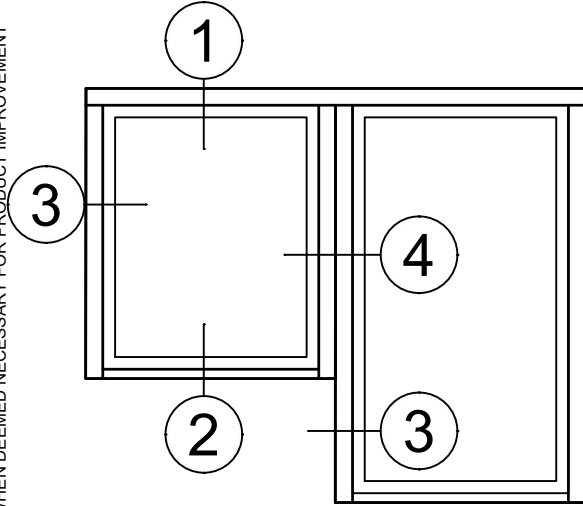

Rapid Receptor Sections - 8325 Series

Product Details - Rapid Receptor Head / Jamb & Sub-Sill

Note: Trim shown is a sampling of WINCO's offering. Not all shapes are held in stock and minimum quantity order may be required. Consult your local WINCO sales representative for other trims available. It is WINCO's recommendation to install all trim and materials per WINCO's installation instructions.

WINCO RESERVES THE RIGHT TO MODIFY OR CHANGE INFORMATION WITHIN THIS BOOK WHEN DEEMED NECESSARY FOR PRODUCT IMPROVEMENT

See 3250 or 8325 Window Section(s) for possible window frame configurations.