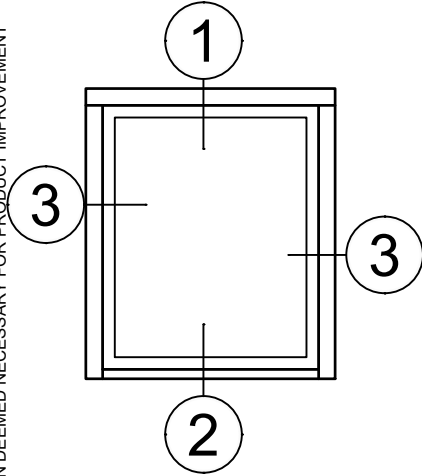

Blast Receptor Sections - 8325 Series

Product Details - Head / Jamb Receptors and Sub-Sills

Note: Trim shown is a sampling of WINCO's offering. Not all shapes are held in stock and minimum quantity order may be required. Consult your local WINCO sales representative for other trims available. It is WINCO's recommendation to install all trim and materials per WINCO's installation instructions.

WINCO RESERVES THE RIGHT TO MODIFY OR CHANGE INFORMATION WITHIN THIS BOOK WHEN DEEMED NECESSARY FOR PRODUCT IMPROVEMENT

See 3250 Window Section(s) for possible window frame configurations.