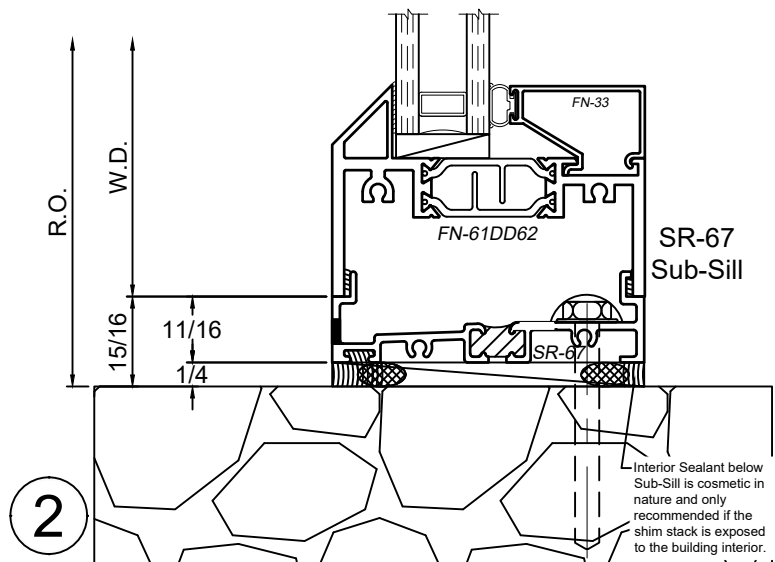

Receptor Sections - 8325 Series

Product Details - Head / Jamb Receptors and Sub-Sills

Note: Trim shown is a sampling of WINCO's offering. Not all shapes are held in stock and minimum quantity order may be required. Consult your local WINCO sales representative for other trims available. It is WINCO's recommendation to install all trim and materials per WINCO's installation instructions.

WINCO RESERVES THE RIGHT TO MODIFY OR CHANGE INFORMATION WITHIN THIS BOOK WHEN DEEMED NECESSARY FOR PRODUCT IMPROVEMENT

See 3250 Window Section(s) for possible window frame configurations.

SCALE 6"=1'-0"

© WINCO WINDOW COMPANY, INC. 2026

Rapid Receptor Sections - 8325 Series

Product Details - Rapid Receptor Head / Jamb & Sub-Sill

Note: Trim shown is a sampling of WINCO's offering. Not all shapes are held in stock and minimum quantity order may be required. Consult your local WINCO sales representative for other trims available. It is WINCO's recommendation to install all trim and materials per WINCO's installation instructions.