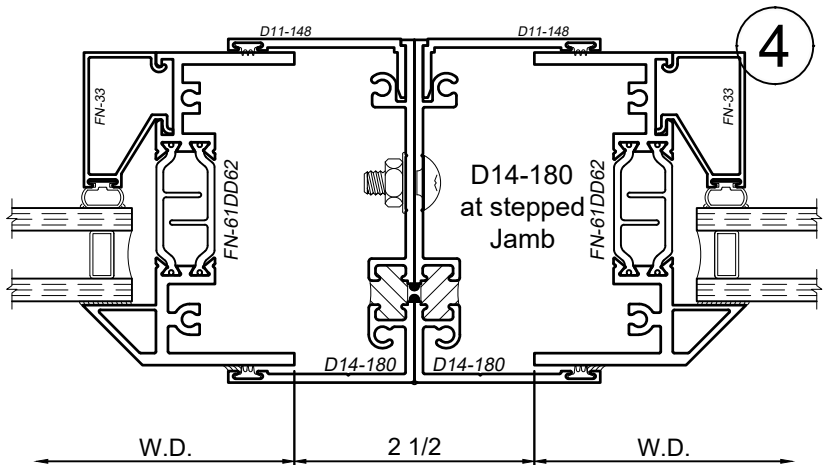

Receptor Sections - 8325 Series

Product Details - Head / Jamb Receptors and Sub-Sills

Note: Trim shown is a sampling of WINCO's offering. Not all shapes are held in stock and minimum quantity order may be required. Consult your local WINCO sales representative for other trims available. It is WINCO's recommendation to install all trim and materials per WINCO's installation instructions.

WINCO RESERVES THE RIGHT TO MODIFY OR CHANGE INFORMATION WITHIN THIS BOOK WHEN DEEMED NECESSARY FOR PRODUCT IMPROVEMENT

See 3250 Window Section(s) for possible window frame configurations.

SCALE 6"=1'-0"

© WINCO WINDOW COMPANY, INC. 2026

Rapid Receptor Sections - 8325 Series

Product Details - Rapid Receptor Head / Jamb & Sub-Sill

Note: Trim shown is a sampling of WINCO's offering. Not all shapes are held in stock and minimum quantity order may be required. Consult your local WINCO sales representative for other trims available. It is WINCO's recommendation to install all trim and materials per WINCO's installation instructions.

WINCO RESERVES THE RIGHT TO MODIFY OR CHANGE INFORMATION WITHIN THIS BOOK WHEN DEEMED NECESSARY FOR PRODUCT IMPROVEMENT

See 3250 or 8325 Window Section(s) for possible window frame configurations.

SCALE 6"=1'-0"