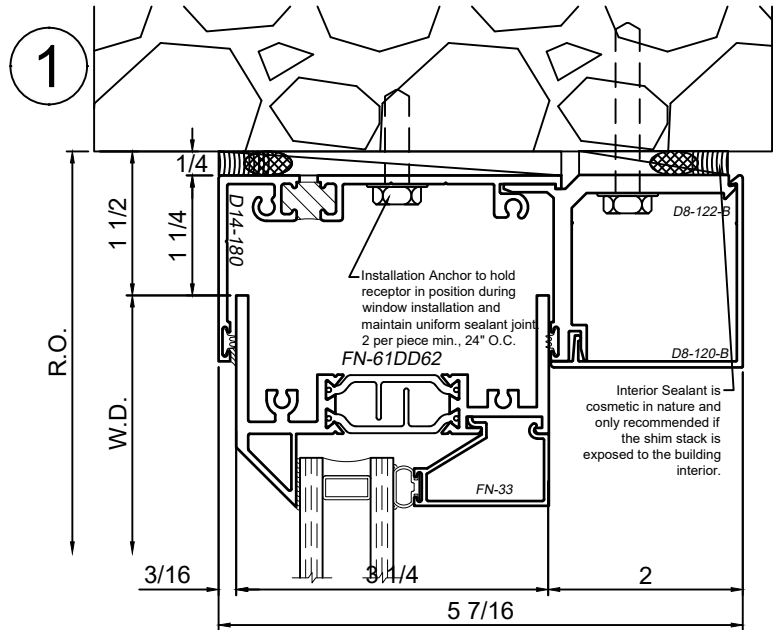

D14-180
Head / Jamb
w/ HD Closure