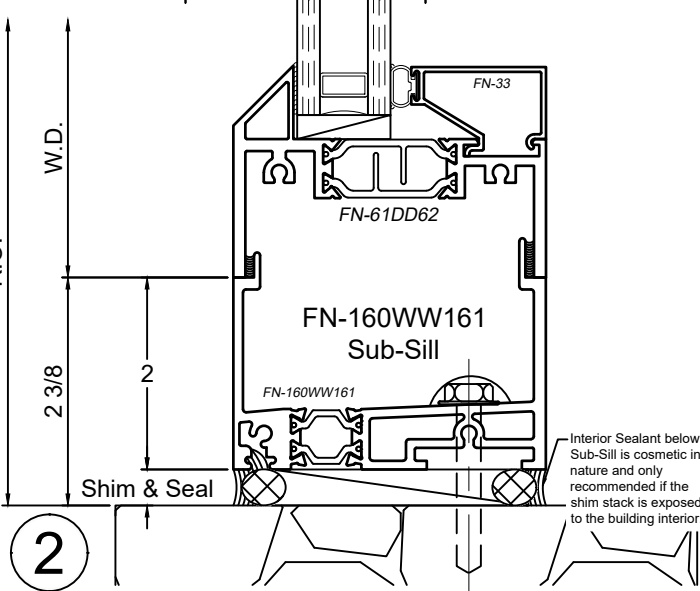

© WINCO WINDOW COMPANY, INC. 2026

Rapid Receptor Sections - 8325 Series

Product Details - Rapid Receptor Head / Jamb & Sub-Sill

Note: Trim shown is a sampling of WINCO's offering. Not all shapes are held in stock and minimum quantity order may be required. Consult your local WINCO sales representative for other trims available. It is WINCO's recommendation to install all trim and materials per WINCO's installation instructions.

WINCO RESERVES THE RIGHT TO MODIFY OR CHANGE INFORMATION WITHIN THIS BOOK WHEN DEEMED NECESSARY FOR PRODUCT IMPROVEMENT

See 3250 or 8325 Window Section(s) for possible window frame configurations.

SCALE 6"=1'-0"