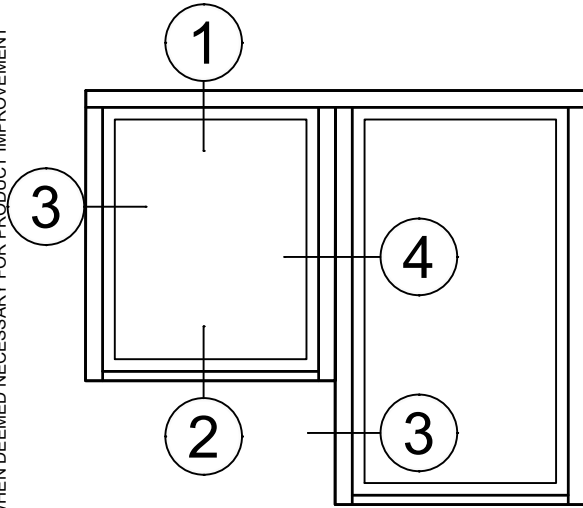

Receptor Sections - 8325 Series

Product Details - Head / Jamb Receptors and Sub-Sills

Note: Trim shown is a sampling of WINCO's offering. Not all shapes are held in stock and minimum quantity order may be required. Consult your local WINCO sales representative for other trims available. It is WINCO's recommendation to install all trim and materials per WINCO's installation instructions.

WINCO RESERVES THE RIGHT TO MODIFY OR CHANGE INFORMATION WITHIN THIS BOOK WHEN DEEMED NECESSARY FOR PRODUCT IMPROVEMENT

See 3250 Window Section(s) for possible window frame configurations.

SCALE 6"=1'-0"

© WINCO WINDOW COMPANY, INC. 2026

Rapid Receptor Sections - 8325 Series

Product Details - Rapid Receptor Head / Jamb & Sub-Sill

Note: Trim shown is a sampling of WINCO's offering. Not all shapes are held in stock and minimum quantity order may be required. Consult your local WINCO sales representative for other trims available. It is WINCO's recommendation to install all trim and materials per WINCO's installation instructions.