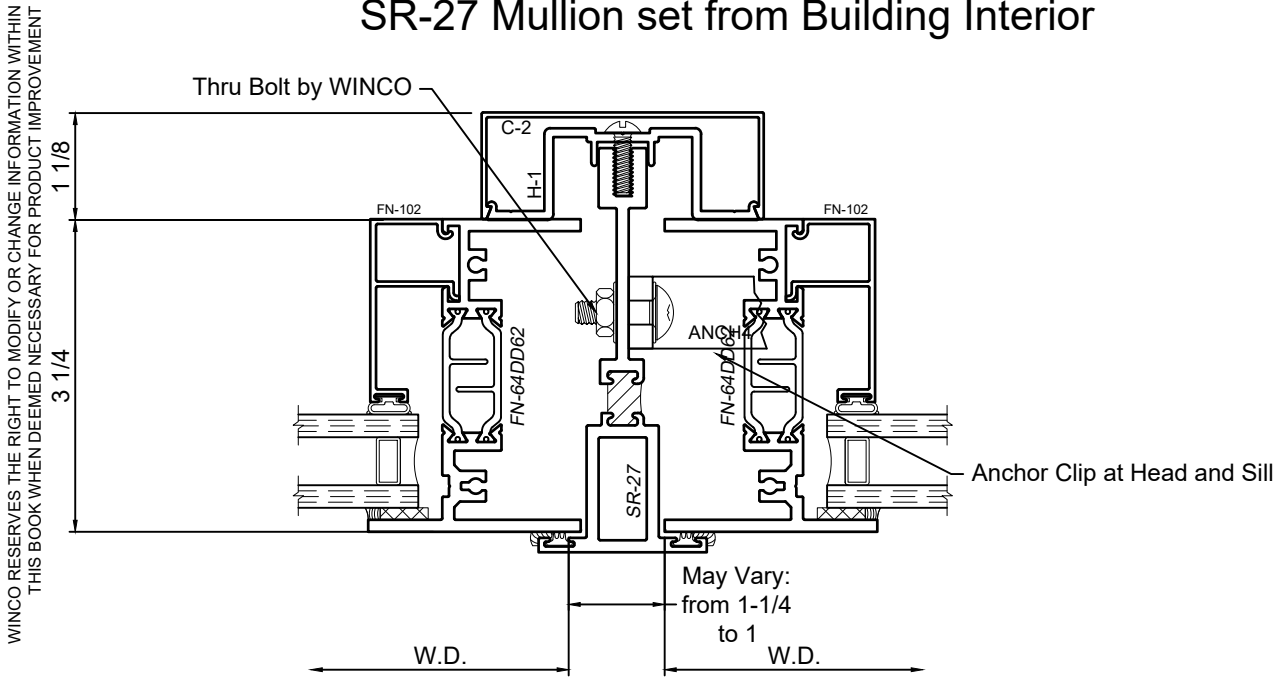

Mullion Sections - 8325F Series

Product Details - SR-27 Mullion

Note: Trim shown is a sampling of WINCO's offering. Not all shapes are held in stock and minimum quantity order may be required. Consult your local WINCO sales representative for other trims available. It is WINCO's recommendation to install all trim and materials per WINCO's installation instructions.

SR-27 Mullion set from Building Interior