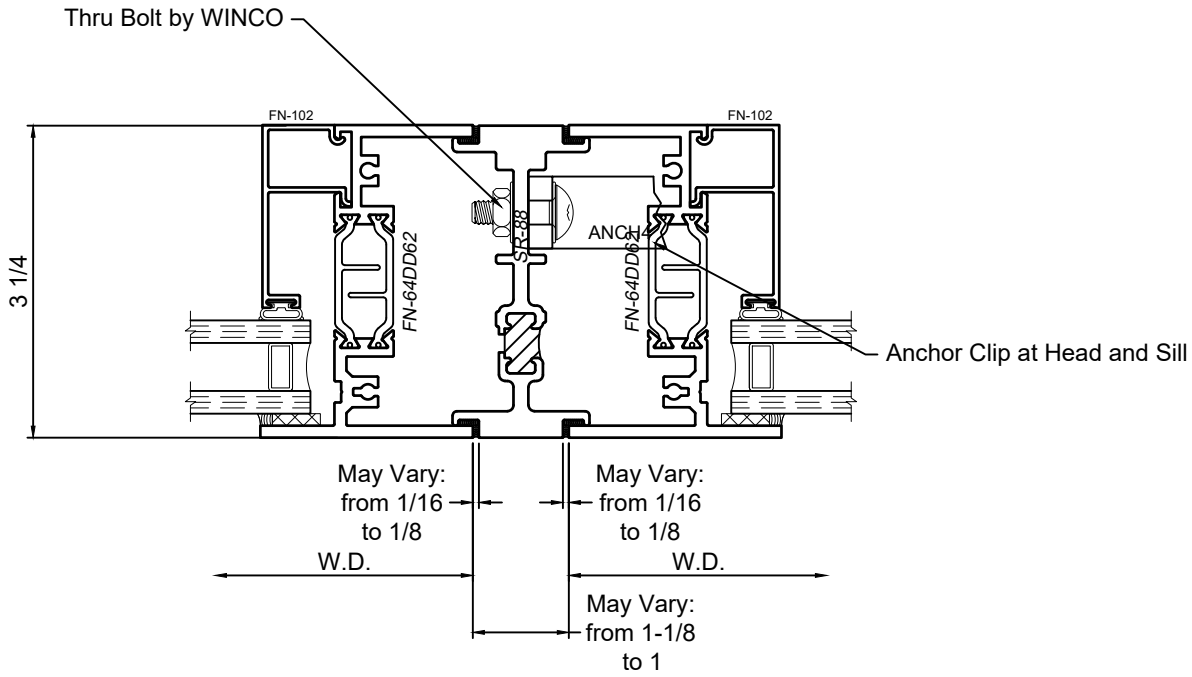

Mullion Sections - 8325F Series

Product Details - SR-88 Mullion

Note: Trim shown is a sampling of WINCO's offering. Not all shapes are held in stock and minimum quantity order may be required. Consult your local WINCO sales representative for other trims available. It is WINCO's recommendation to install all trim and materials per WINCO's installation instructions.

SR-88 Mullion

WINCO RESERVES THE RIGHT TO MODIFY OR CHANGE INFORMATION WITHIN THIS BOOK WHEN DEEMED NECESSARY FOR PRODUCT IMPROVEMENT

© WINCO WINDOW COMPANY, INC. 2026

SCALE 6"=1'-0"