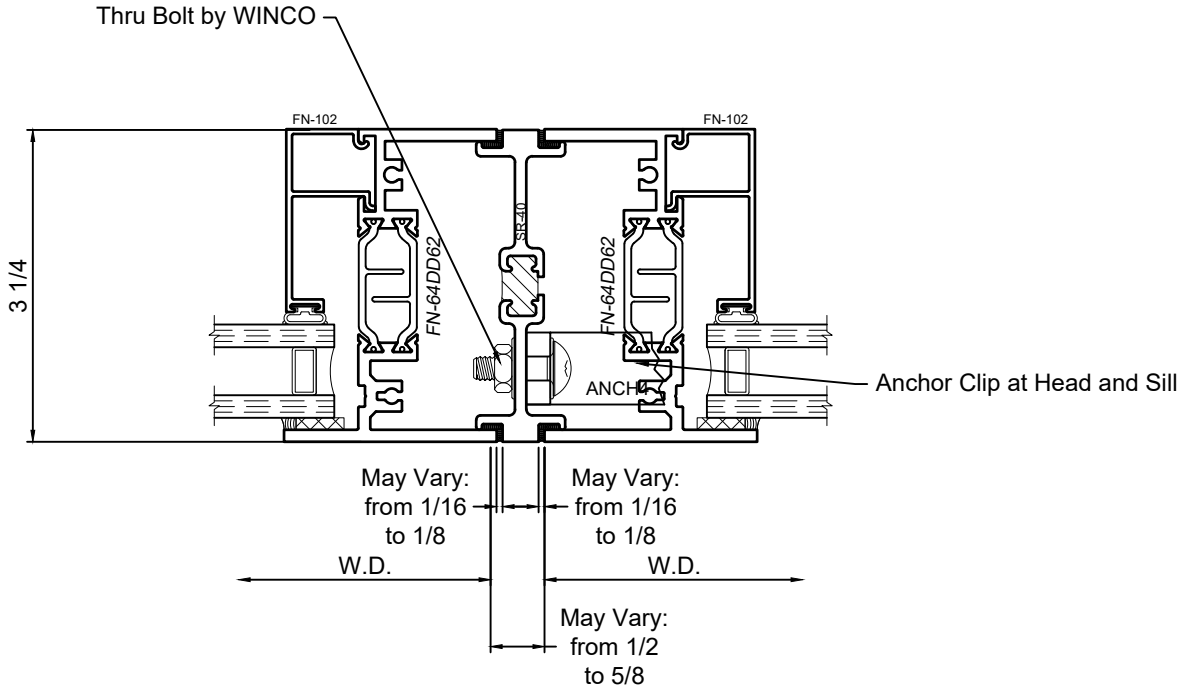

Mullion Sections - 8325F Series

Product Details - SR-40 Mullion

Note: Trim shown is a sampling of WINCO's offering. Not all shapes are held in stock and minimum quantity order may be required. Consult your local WINCO sales representative for other trims available. It is WINCO's recommendation to install all trim and materials per WINCO's installation instructions.

SR-40 Mullion

WINCO RESERVES THE RIGHT TO MODIFY OR CHANGE INFORMATION WITHIN THIS BOOK WHEN DEEMED NECESSARY FOR PRODUCT IMPROVEMENT

© WINCO WINDOW COMPANY, INC. 2026

SCALE 6"=1'-0"