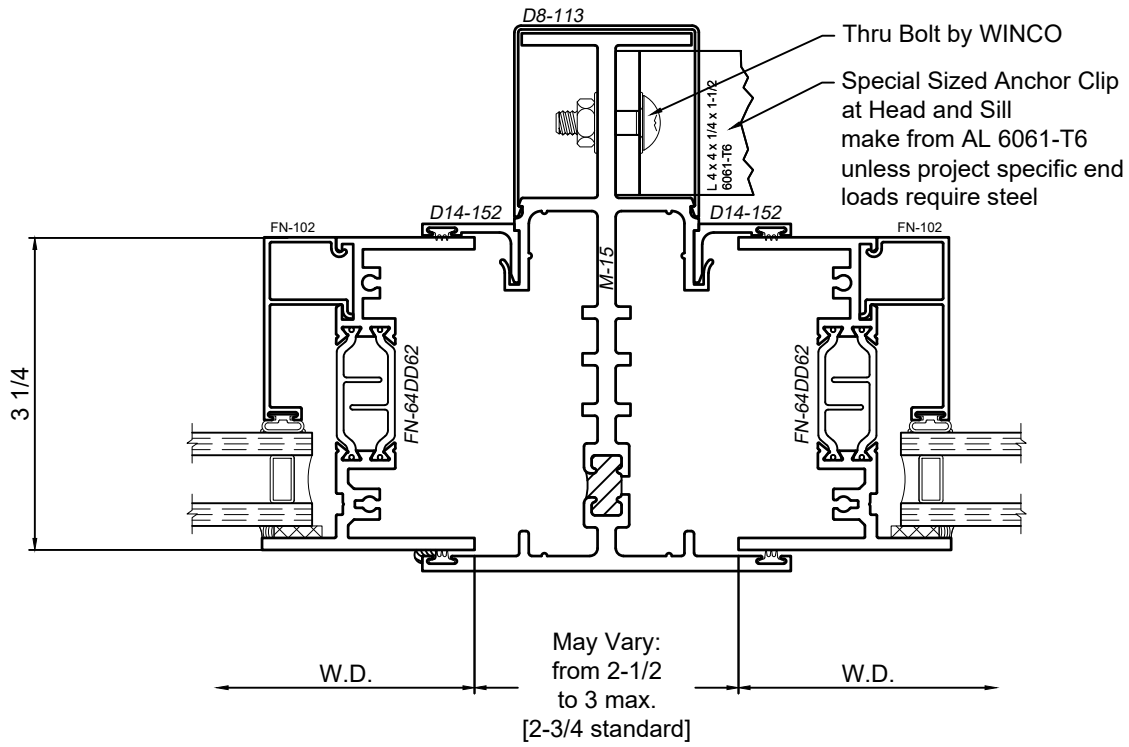

© WINCO WINDOW COMPANY, INC. 2026

SCALE 6"=1'-0"

Mullion Sections - 8325F Series

Product Details - M-15 Mullion

Note: Trim shown is a sampling of WINCO's offering. Not all shapes are held in stock and minimum quantity order may be required. Consult your local WINCO sales representative for other trims available. It is WINCO's recommendation to install all trim and materials per WINCO's installation instructions.

WINCO RESERVES THE RIGHT TO MODIFY OR CHANGE INFORMATION WITHIN THIS BOOK WHEN DEEMED NECESSARY FOR PRODUCT IMPROVEMENT

© WINCO WINDOW COMPANY, INC. 2026

SCALE 6"=1'-0"