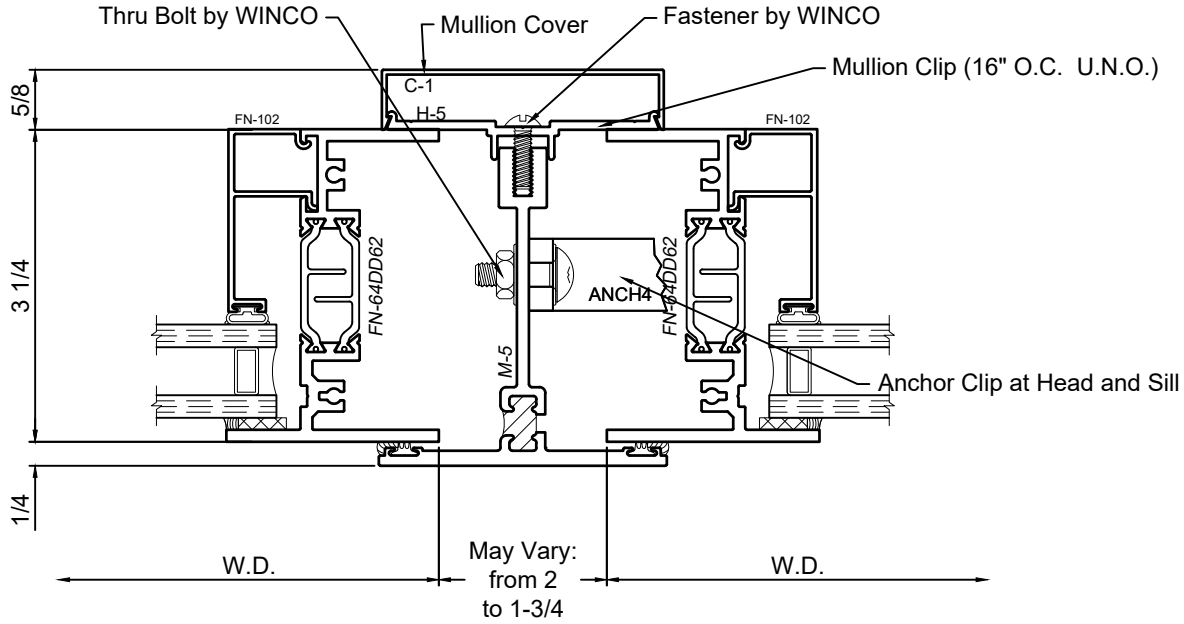

Mullion Sections - 8325F Series

Product Details - M-5 Mullion

Note: Trim shown is a sampling of WINCO's offering. Not all shapes are held in stock and minimum quantity order may be required. Consult your local WINCO sales representative for other trims available. It is WINCO's recommendation to install all trim and materials per WINCO's installation instructions.

WINCO RESERVES THE RIGHT TO MODIFY OR CHANGE INFORMATION WITHIN THIS BOOK WHEN DEEMED NECESSARY FOR PRODUCT IMPROVEMENT

M-5 Mullion set from Building Interior