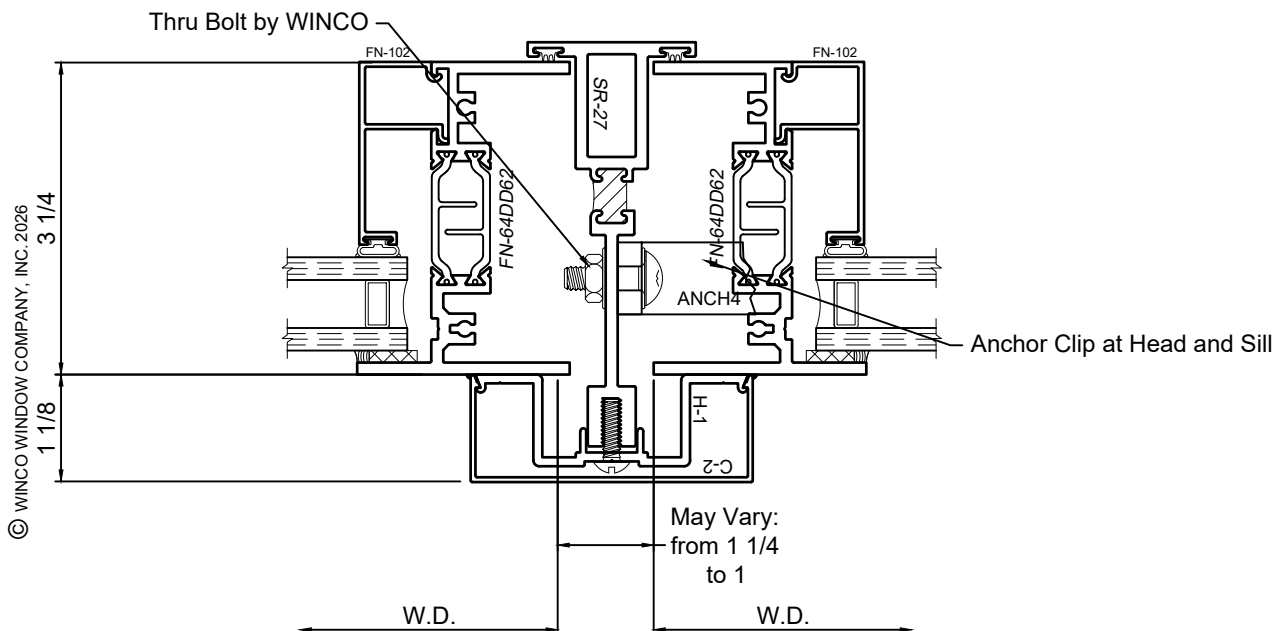

SCALE 6"=1'-0"

Mullion Sections - 8325F Series

Product Details - SR-27 Mullion

Note: Trim shown is a sampling of WINCO's offering. Not all shapes are held in stock and minimum quantity order may be required. Consult your local WINCO sales representative for other trims available. It is WINCO's recommendation to install all trim and materials per WINCO's installation instructions.

SR-27 Mullion set from Building Interior

SR-27 Mullion set from Building Exterior

SCALE 6"=1'-0"

Mullion Sections - 8325F Series

Product Details - M-11 Box Mullion

Note: Trim shown is a sampling of WINCO's offering. Not all shapes are held in stock and minimum quantity order may be required. Consult your local WINCO sales representative for other trims available. It is WINCO's recommendation to install all trim and materials per WINCO's installation instructions.