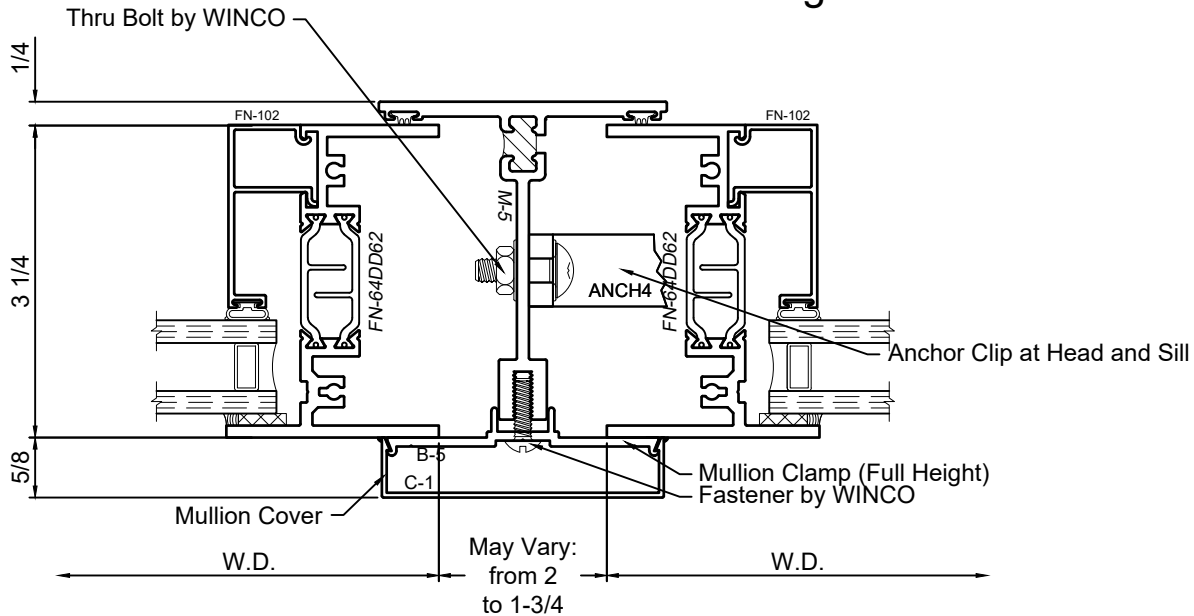

M-5 Mullion set from Building Exterior

© WINCO WINDOW COMPANY, INC. 2026

SCALE 6"=1'-0"