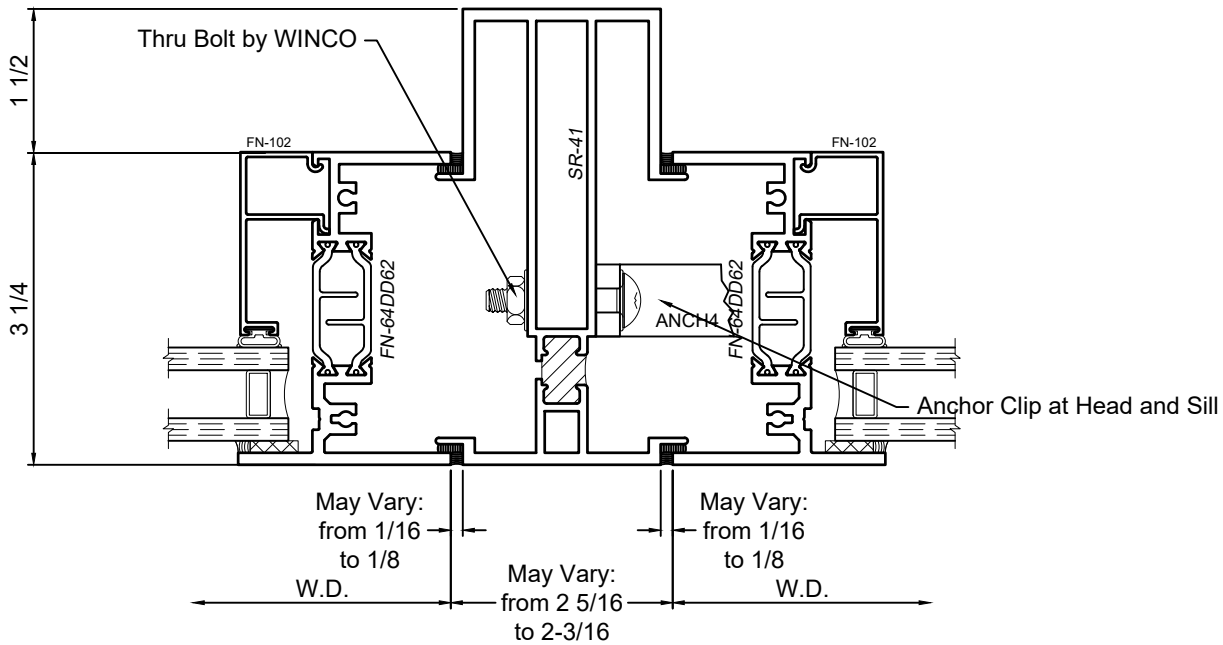

Mullion Sections - 8325F Series

Product Details - SR-41 Mullion

Note: Trim shown is a sampling of WINCO's offering. Not all shapes are held in stock and minimum quantity order may be required. Consult your local WINCO sales representative for other trims available. It is WINCO's recommendation to install all trim and materials per WINCO's installation instructions.

SR-41 Mullion set from Building Interior

WINCO RESERVES THE RIGHT TO MODIFY OR CHANGE INFORMATION WITHIN THIS BOOK WHEN DEEMED NECESSARY FOR PRODUCT IMPROVEMENT