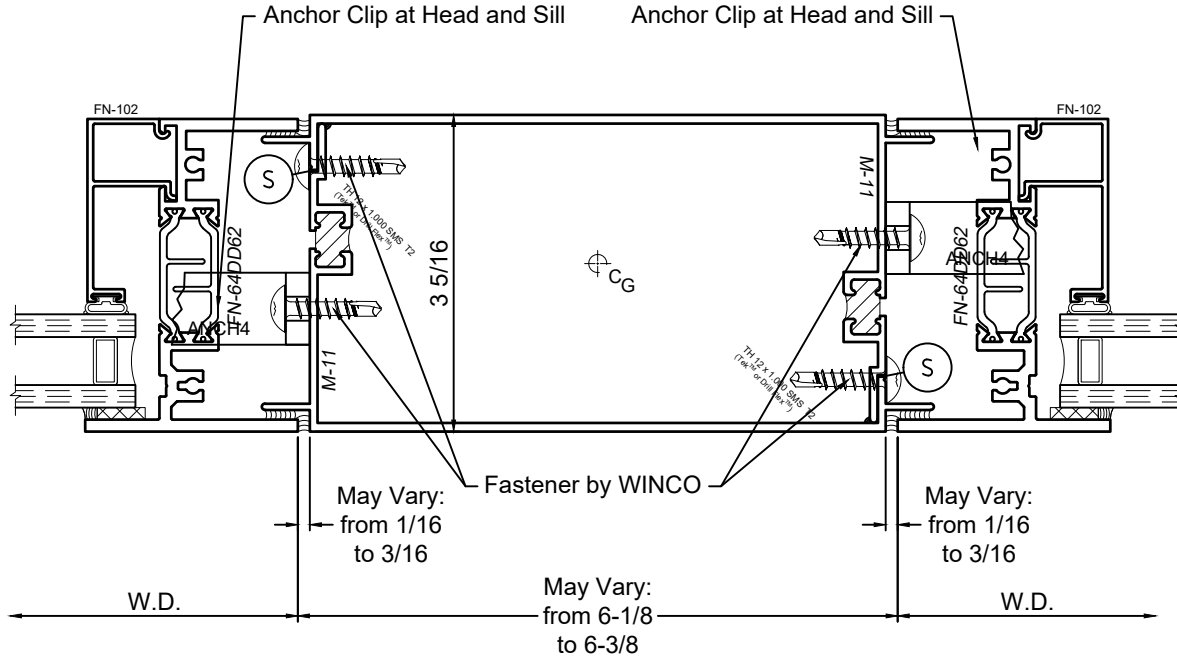

Mullion Sections - 8325F Series

Product Details - M-11 Box Mullion

Note: Trim shown is a sampling of WINCO's offering. Not all shapes are held in stock and minimum quantity order may be required. Consult your local WINCO sales representative for other trims available. It is WINCO's recommendation to install all trim and materials per WINCO's installation instructions.

WINCO RESERVES THE RIGHT TO MODIFY OR CHANGE INFORMATION WITHIN THIS BOOK WHEN DEEMED NECESSARY FOR PRODUCT IMPROVEMENT

M-11 Mullion

Recommended usage only with Jamb Receptor for installation clearances

© WINCO WINDOW COMPANY, INC. 2026

SCALE 6"=1'-0"