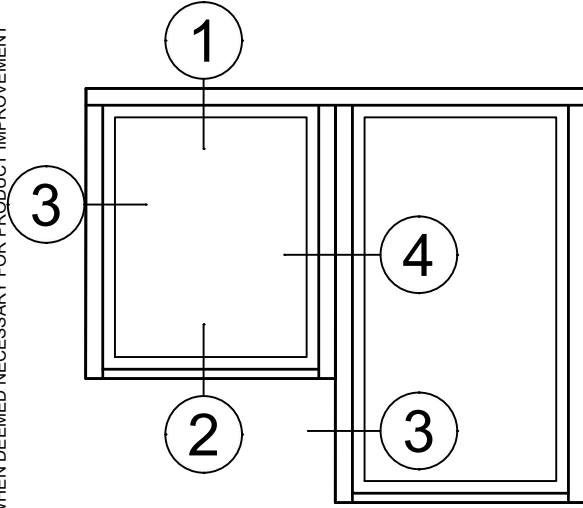

Strut Receptor Sections - 8325F Series

Product Details - Head / Jamb Receptors and Sub-Sills

Note: Trim shown is a sampling of WINCO's offering. Not all shapes are held in stock and minimum quantity order may be required. Consult your local WINCO sales representative for other trims available. It is WINCO's recommendation to install all trim and materials per WINCO's installation instructions.

WINCO RESERVES THE RIGHT TO MODIFY OR CHANGE INFORMATION WITHIN THIS BOOK WHEN DEEMED NECESSARY FOR PRODUCT IMPROVEMENT

See 8325 Window Section(s) for possible window frame configurations.