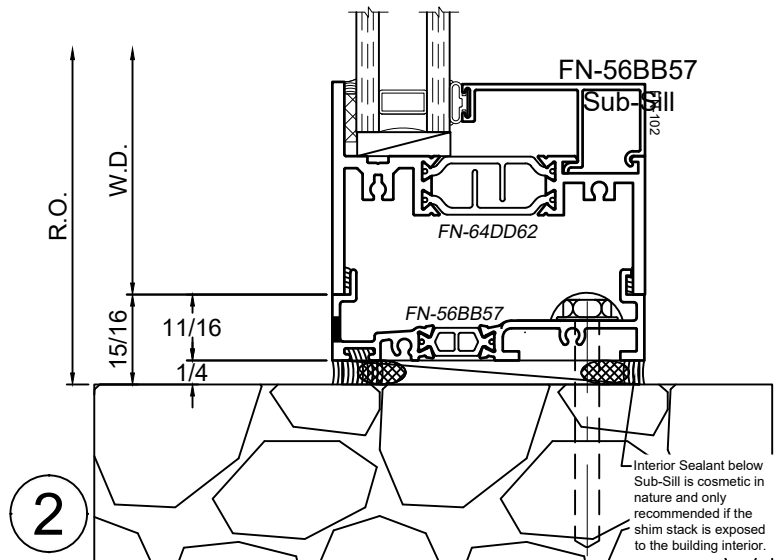

© WINCO WINDOW COMPANY, INC. 2026

Strut Receptor Sections - 8325F Series

Product Details - Head / Jamb Receptors and Sub-Sills

Note: Trim shown is a sampling of WINCO's offering. Not all shapes are held in stock and minimum quantity order may be required. Consult your local WINCO sales representative for other trims available. It is WINCO's recommendation to install all trim and materials per WINCO's installation instructions.

WINCO RESERVES THE RIGHT TO MODIFY OR CHANGE INFORMATION WITHIN THIS BOOK WHEN DEEMED NECESSARY FOR PRODUCT IMPROVEMENT

See 8325 Window Section(s) for possible window frame configurations.

SCALE 6"=1'-0"