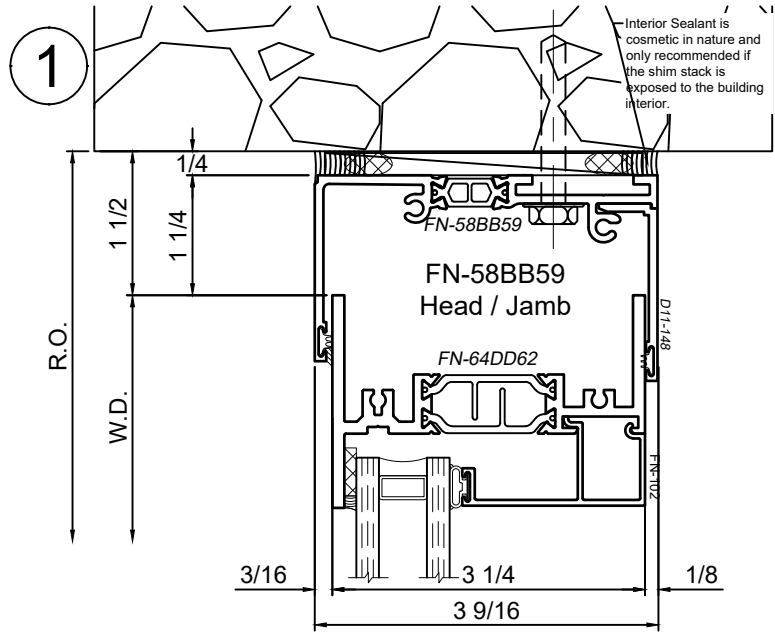

© WINCO WINDOW COMPANY, INC. 2026

Strut Receptor Sections - 8325F Series

Product Details - Head / Jamb Receptors and Sub-Sills

Note: Trim shown is a sampling of WINCO's offering. Not all shapes are held in stock and minimum quantity order may be required. Consult your local WINCO sales representative for other trims available. It is WINCO's recommendation to install all trim and materials per WINCO's installation instructions.

WINCO RESERVES THE RIGHT TO MODIFY OR CHANGE INFORMATION WITHIN THIS BOOK WHEN DEEMED NECESSARY FOR PRODUCT IMPROVEMENT

See 8325 Window Section(s) for possible window frame configurations.

SCALE 6"=1'-0"

3

**SR-67
Sub-Sill**

2

SCALE 6"=1'-0"