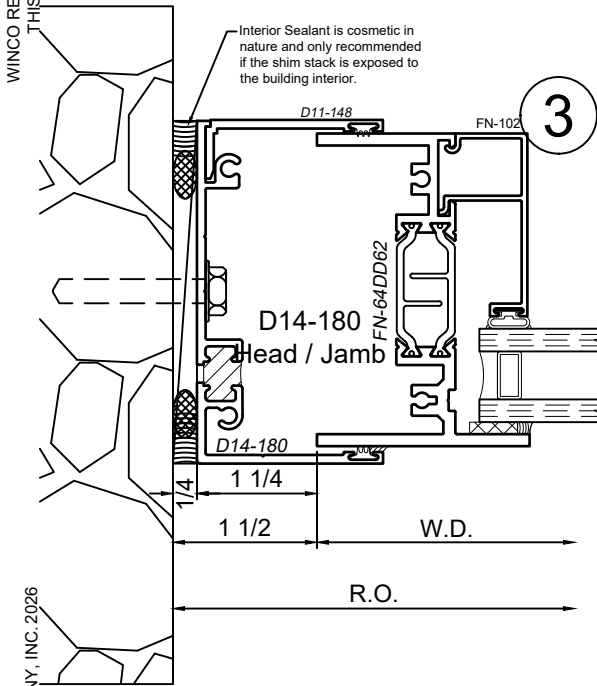

Receptor Sections - 8325F Series

Product Details - Head / Jamb Receptors and Sub-Sills

Note: Trim shown is a sampling of WINCO's offering. Not all shapes are held in stock and minimum quantity order may be required. Consult your local WINCO sales representative for other trims available. It is WINCO's recommendation to install all trim and materials per WINCO's installation instructions.

WINCO RESERVES THE RIGHT TO MODIFY OR CHANGE INFORMATION WITHIN THIS BOOK WHEN DEEMED NECESSARY FOR PRODUCT IMPROVEMENT

See 3250 Window Section(s) for possible window frame configurations.

SCALE 6"=1'-0"

© WINCO WINDOW COMPANY, INC. 2026

Rapid Receptor Sections - 8325F Series

Product Details - Rapid Receptor Head / Jamb & Sub-Sill

Note: Trim shown is a sampling of WINCO's offering. Not all shapes are held in stock and minimum quantity order may be required. Consult your local WINCO sales representative for other trims available. It is WINCO's recommendation to install all trim and materials per WINCO's installation instructions.

3

**SR-67
Sub-Sill**

2

SCALE 6"=1'-0"