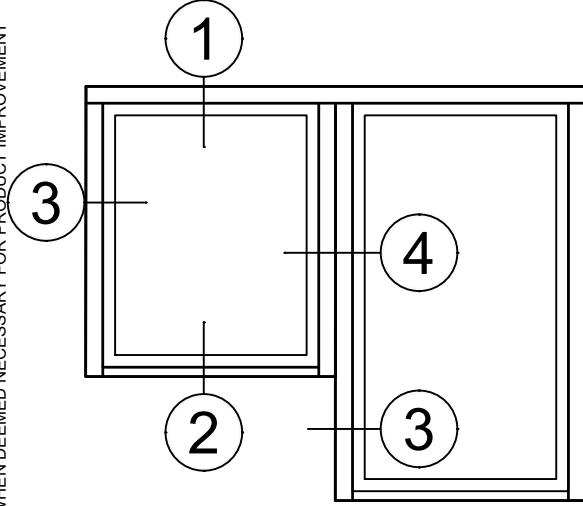

Rapid Receptor Sections - 8325F Series

Product Details - Rapid Receptor Head / Jamb & Sub-Sill

Note: Trim shown is a sampling of WINCO's offering. Not all shapes are held in stock and minimum quantity order may be required. Consult your local WINCO sales representative for other trims available. It is WINCO's recommendation to install all trim and materials per WINCO's installation instructions.

WINCO RESERVES THE RIGHT TO MODIFY OR CHANGE INFORMATION WITHIN THIS BOOK WHEN DEEMED NECESSARY FOR PRODUCT IMPROVEMENT

See 3250 or 8325 Window Section(s) for possible window frame configurations.