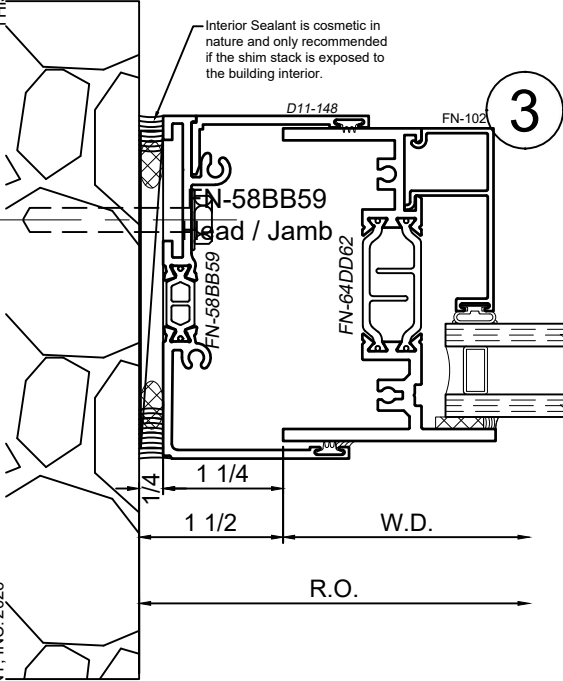

© WINCO WINDOW COMPANY, INC. 2026

Strut Receptor Sections - 8325F Series

Product Details - Head / Jamb Receptors and Sub-Sills

Note: Trim shown is a sampling of WINCO's offering. Not all shapes are held in stock and minimum quantity order may be required. Consult your local WINCO sales representative for other trims available. It is WINCO's recommendation to install all trim and materials per WINCO's installation instructions.

WINCO RESERVES THE RIGHT TO MODIFY OR CHANGE INFORMATION WITHIN THIS BOOK WHEN DEEMED NECESSARY FOR PRODUCT IMPROVEMENT

See 8325 Window Section(s) for possible window frame configurations.

SCALE 6"=1'-0"