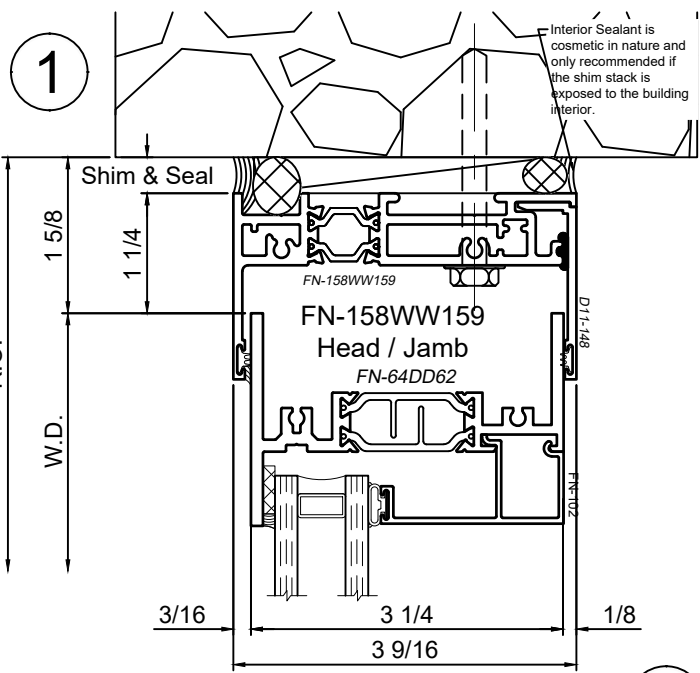

WINCO RESERVES THE RIGHT TO MODIFY OR CHANGE INFORMATION WITHIN THIS BOOK WHEN DEEMED NECESSARY FOR PRODUCT IMPROVEMENT

See 3250 Window Section(s) for possible window frame configurations.

SCALE 6"=1'-0"

© WINCO WINDOW COMPANY, INC. 2026

Rapid Receptor Sections - 8325F Series

Product Details - Rapid Receptor Head / Jamb & Sub-Sill

Note: Trim shown is a sampling of WINCO's offering. Not all shapes are held in stock and minimum quantity order may be required. Consult your local WINCO sales representative for other trims available. It is WINCO's recommendation to install all trim and materials per WINCO's installation instructions.

WINCO RESERVES THE RIGHT TO MODIFY OR CHANGE INFORMATION WITHIN THIS BOOK WHEN DEEMED NECESSARY FOR PRODUCT IMPROVEMENT

See 3250 or 8325 Window Section(s) for possible window frame configurations.

SCALE 6"=1'-0"

3

**SR-67
Sub-Sill**

2

SCALE 6"=1'-0"