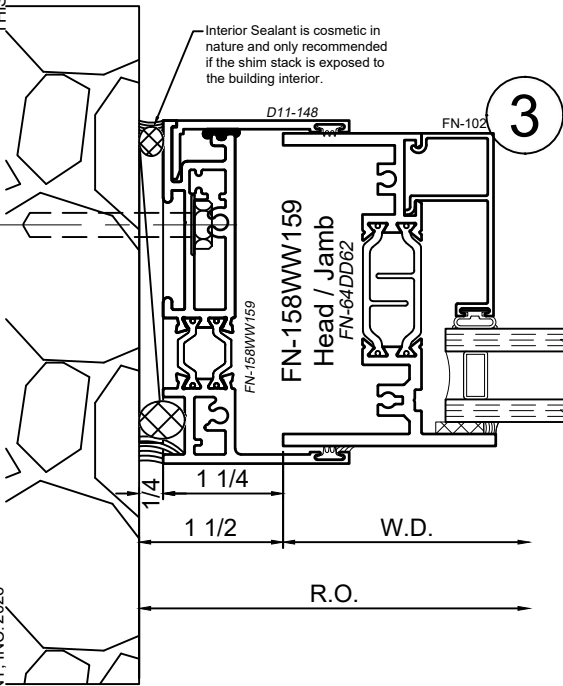

© WINCO WINDOW COMPANY, INC. 2026

Rapid Receptor Sections - 8325F Series

Product Details - Rapid Receptor Head / Jamb & Sub-Sill

Note: Trim shown is a sampling of WINCO's offering. Not all shapes are held in stock and minimum quantity order may be required. Consult your local WINCO sales representative for other trims available. It is WINCO's recommendation to install all trim and materials per WINCO's installation instructions.

WINCO RESERVES THE RIGHT TO MODIFY OR CHANGE INFORMATION WITHIN THIS BOOK WHEN DEEMED NECESSARY FOR PRODUCT IMPROVEMENT

See 3250 or 8325 Window Section(s) for possible window frame configurations.

SCALE 6"=1'-0"