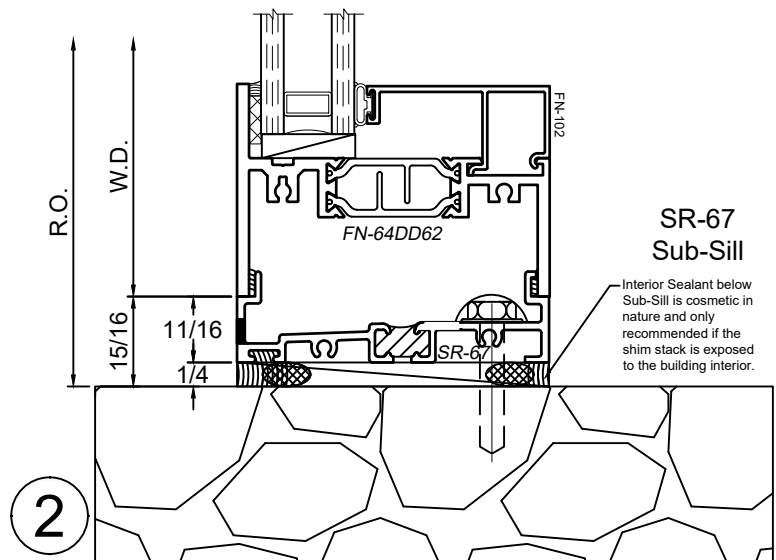

© WINCO WINDOW COMPANY, INC. 2026

Blast Receptor Sections - 8325F Series

Product Details - Head / Jamb Receptors and Sub-Sills

Note: Trim shown is a sampling of WINCO's offering. Not all shapes are held in stock and minimum quantity order may be required. Consult your local WINCO sales representative for other trims available. It is WINCO's recommendation to install all trim and materials per WINCO's installation instructions.

WINCO RESERVES THE RIGHT TO MODIFY OR CHANGE INFORMATION WITHIN THIS BOOK WHEN DEEMED NECESSARY FOR PRODUCT IMPROVEMENT

See 3250 Window Section(s) for possible window frame configurations.

**D14-180
Head / Jamb
w/ HD Closure**

3

**SR-67
Sub-Sill**

2

SCALE 6"=1'-0"