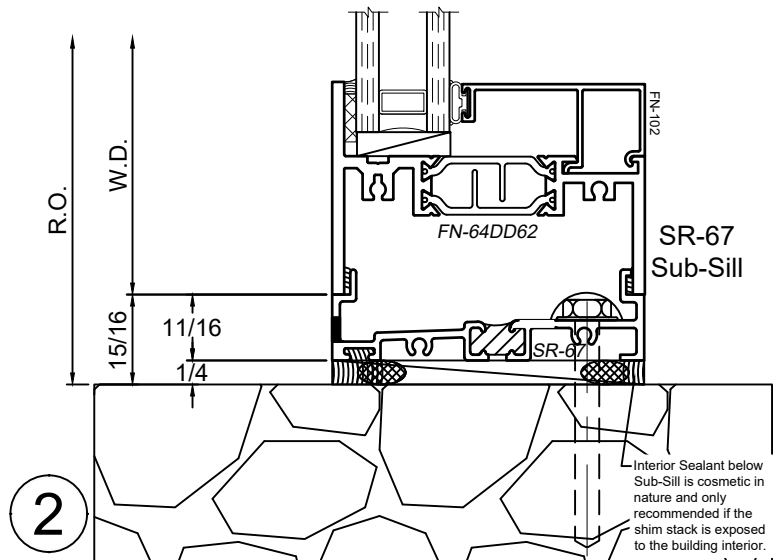

Receptor Sections - 8325F Series

Product Details - Head / Jamb Receptors and Sub-Sills

Note: Trim shown is a sampling of WINCO's offering. Not all shapes are held in stock and minimum quantity order may be required. Consult your local WINCO sales representative for other trims available. It is WINCO's recommendation to install all trim and materials per WINCO's installation instructions.

WINCO RESERVES THE RIGHT TO MODIFY OR CHANGE INFORMATION WITHIN THIS BOOK WHEN DEEMED NECESSARY FOR PRODUCT IMPROVEMENT

See 3250 Window Section(s) for possible window frame configurations.

SCALE 6"=1'-0"

© WINCO WINDOW COMPANY, INC. 2026

Rapid Receptor Sections - 8325F Series

Product Details - Rapid Receptor Head / Jamb & Sub-Sill

Note: Trim shown is a sampling of WINCO's offering. Not all shapes are held in stock and minimum quantity order may be required. Consult your local WINCO sales representative for other trims available. It is WINCO's recommendation to install all trim and materials per WINCO's installation instructions.

3

**SR-67
Sub-Sill**

2

SCALE 6"=1'-0"