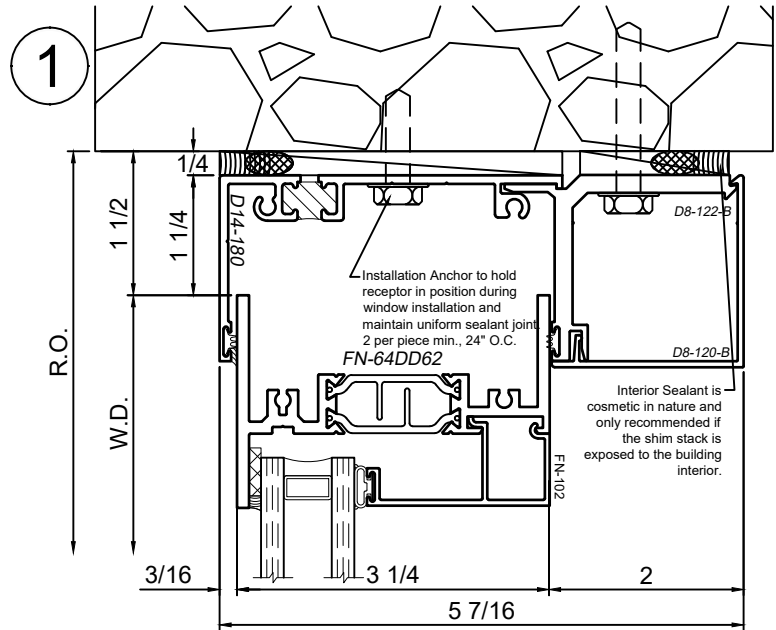

**D14-180
Head / Jamb
w/ HD Closure**