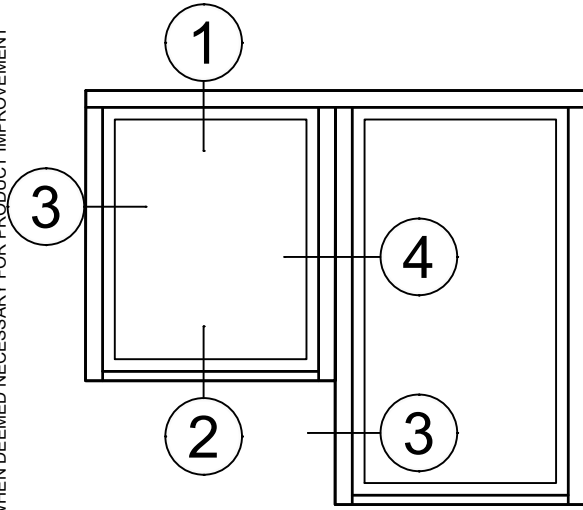

Receptor Sections - 8325F Series

Product Details - Head / Jamb Receptors and Sub-Sills

Note: Trim shown is a sampling of WINCO's offering. Not all shapes are held in stock and minimum quantity order may be required. Consult your local WINCO sales representative for other trims available. It is WINCO's recommendation to install all trim and materials per WINCO's installation instructions.

WINCO RESERVES THE RIGHT TO MODIFY OR CHANGE INFORMATION WITHIN THIS BOOK WHEN DEEMED NECESSARY FOR PRODUCT IMPROVEMENT

See 3250 Window Section(s) for possible window frame configurations.

SCALE 6"=1'-0"

© WINCO WINDOW COMPANY, INC. 2026

Rapid Receptor Sections - 8325F Series

Product Details - Rapid Receptor Head / Jamb & Sub-Sill

Note: Trim shown is a sampling of WINCO's offering. Not all shapes are held in stock and minimum quantity order may be required. Consult your local WINCO sales representative for other trims available. It is WINCO's recommendation to install all trim and materials per WINCO's installation instructions.