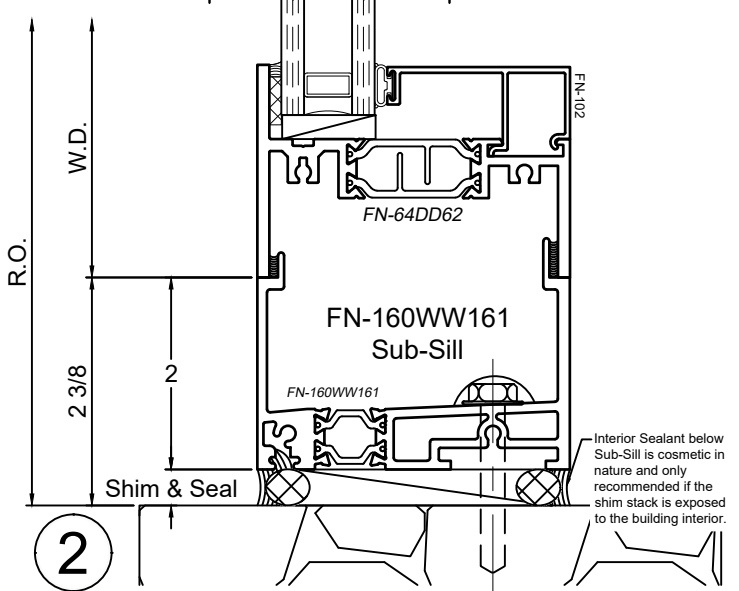

WINCO RESERVES THE RIGHT TO MODIFY OR CHANGE INFORMATION WITHIN THIS BOOK WHEN DEEMED NECESSARY FOR PRODUCT IMPROVEMENT

See 3250 Window Section(s) for possible window frame configurations.

SCALE 6"=1'-0"

© WINCO WINDOW COMPANY, INC. 2026

Rapid Receptor Sections - 8325F Series

Product Details - Rapid Receptor Head / Jamb & Sub-Sill

Note: Trim shown is a sampling of WINCO's offering. Not all shapes are held in stock and minimum quantity order may be required. Consult your local WINCO sales representative for other trims available. It is WINCO's recommendation to install all trim and materials per WINCO's installation instructions.

WINCO RESERVES THE RIGHT TO MODIFY OR CHANGE INFORMATION WITHIN THIS BOOK WHEN DEEMED NECESSARY FOR PRODUCT IMPROVEMENT

See 3250 or 8325 Window Section(s) for possible window frame configurations.

SCALE 6"=1'-0"

3

**SR-67
Sub-Sill**

2

SCALE 6"=1'-0"