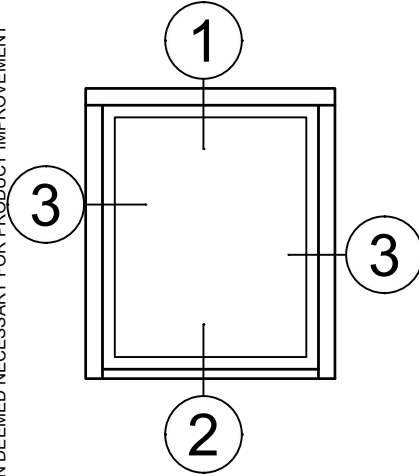

Blast Receptor Sections - 8325F Series

Product Details - Head / Jamb Receptors and Sub-Sills

Note: Trim shown is a sampling of WINCO's offering. Not all shapes are held in stock and minimum quantity order may be required. Consult your local WINCO sales representative for other trims available. It is WINCO's recommendation to install all trim and materials per WINCO's installation instructions.

WINCO RESERVES THE RIGHT TO MODIFY OR CHANGE INFORMATION WITHIN THIS BOOK WHEN DEEMED NECESSARY FOR PRODUCT IMPROVEMENT

See 3250 Window Section(s) for possible window frame configurations.