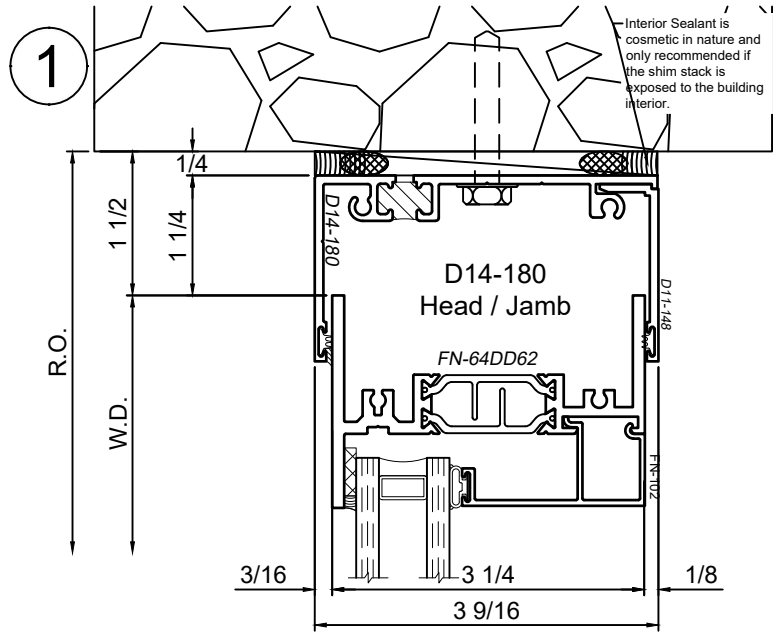

Receptor Sections - 8325F Series

Product Details - Head / Jamb Receptors and Sub-Sills

Note: Trim shown is a sampling of WINCO's offering. Not all shapes are held in stock and minimum quantity order may be required. Consult your local WINCO sales representative for other trims available. It is WINCO's recommendation to install all trim and materials per WINCO's installation instructions.

WINCO RESERVES THE RIGHT TO MODIFY OR CHANGE INFORMATION WITHIN THIS BOOK WHEN DEEMED NECESSARY FOR PRODUCT IMPROVEMENT

See 3250 Window Section(s) for possible window frame configurations.

SCALE 6"=1'-0"

© WINCO WINDOW COMPANY, INC. 2026

Rapid Receptor Sections - 8325F Series

Product Details - Rapid Receptor Head / Jamb & Sub-Sill

Note: Trim shown is a sampling of WINCO's offering. Not all shapes are held in stock and minimum quantity order may be required. Consult your local WINCO sales representative for other trims available. It is WINCO's recommendation to install all trim and materials per WINCO's installation instructions.

3

**SR-67
Sub-Sill**

2

SCALE 6"=1'-0"