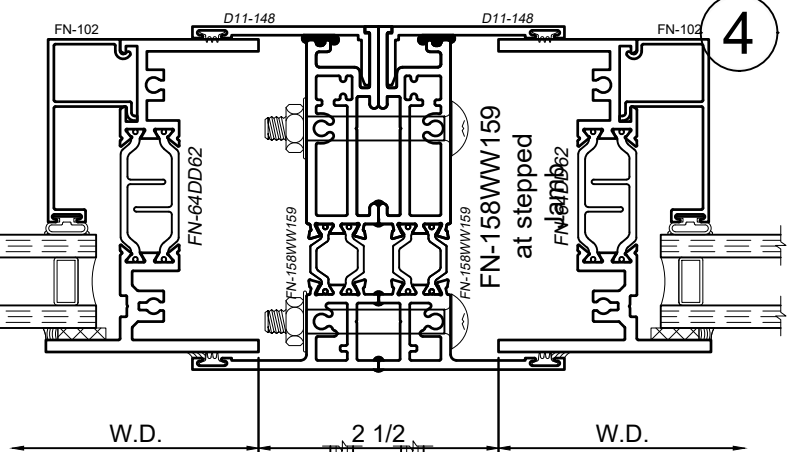

WINCO RESERVES THE RIGHT TO MODIFY OR CHANGE INFORMATION WITHIN THIS BOOK WHEN DEEMED NECESSARY FOR PRODUCT IMPROVEMENT

See 3250 Window Section(s) for possible window frame configurations.

SCALE 6"=1'-0"

© WINCO WINDOW COMPANY, INC. 2026

Rapid Receptor Sections - 8325F Series

Product Details - Rapid Receptor Head / Jamb & Sub-Sill

Note: Trim shown is a sampling of WINCO's offering. Not all shapes are held in stock and minimum quantity order may be required. Consult your local WINCO sales representative for other trims available. It is WINCO's recommendation to install all trim and materials per WINCO's installation instructions.

WINCO RESERVES THE RIGHT TO MODIFY OR CHANGE INFORMATION WITHIN THIS BOOK WHEN DEEMED NECESSARY FOR PRODUCT IMPROVEMENT

See 3250 or 8325 Window Section(s) for possible window frame configurations.

SCALE 6"=1'-0"