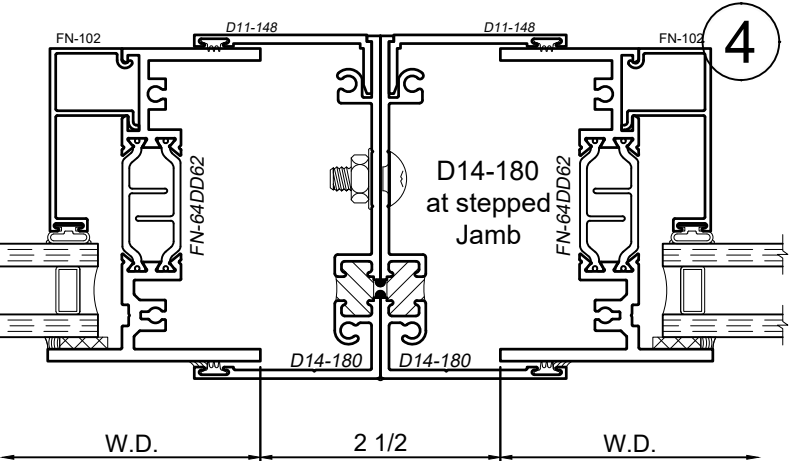

Receptor Sections - 8325F Series

Product Details - Head / Jamb Receptors and Sub-Sills

Note: Trim shown is a sampling of WINCO's offering. Not all shapes are held in stock and minimum quantity order may be required. Consult your local WINCO sales representative for other trims available. It is WINCO's recommendation to install all trim and materials per WINCO's installation instructions.

WINCO RESERVES THE RIGHT TO MODIFY OR CHANGE INFORMATION WITHIN THIS BOOK WHEN DEEMED NECESSARY FOR PRODUCT IMPROVEMENT

See 3250 Window Section(s) for possible window frame configurations.

SCALE 6"=1'-0"

© WINCO WINDOW COMPANY, INC. 2026

Rapid Receptor Sections - 8325F Series

Product Details - Rapid Receptor Head / Jamb & Sub-Sill

Note: Trim shown is a sampling of WINCO's offering. Not all shapes are held in stock and minimum quantity order may be required. Consult your local WINCO sales representative for other trims available. It is WINCO's recommendation to install all trim and materials per WINCO's installation instructions.

3

**SR-67
Sub-Sill**

2

SCALE 6"=1'-0"