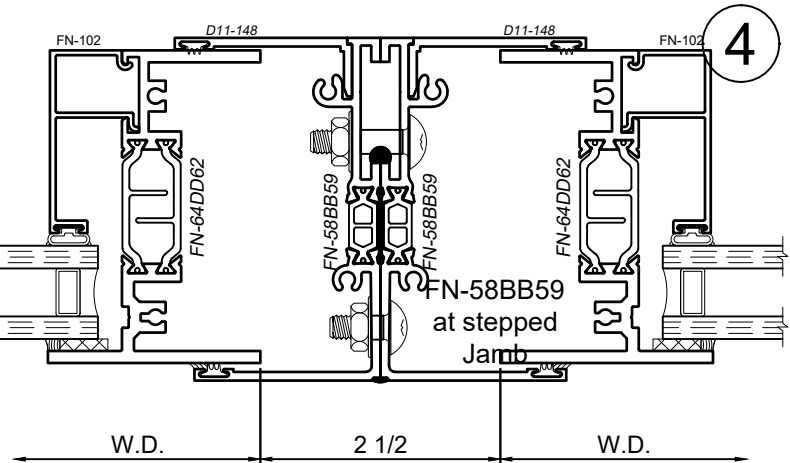

© WINCO WINDOW COMPANY, INC. 2026

Strut Receptor Sections - 8325F Series

Product Details - Head / Jamb Receptors and Sub-Sills

Note: Trim shown is a sampling of WINCO's offering. Not all shapes are held in stock and minimum quantity order may be required. Consult your local WINCO sales representative for other trims available. It is WINCO's recommendation to install all trim and materials per WINCO's installation instructions.

WINCO RESERVES THE RIGHT TO MODIFY OR CHANGE INFORMATION WITHIN THIS BOOK WHEN DEEMED NECESSARY FOR PRODUCT IMPROVEMENT

See 8325 Window Section(s) for possible window frame configurations.

SCALE 6"=1'-0"