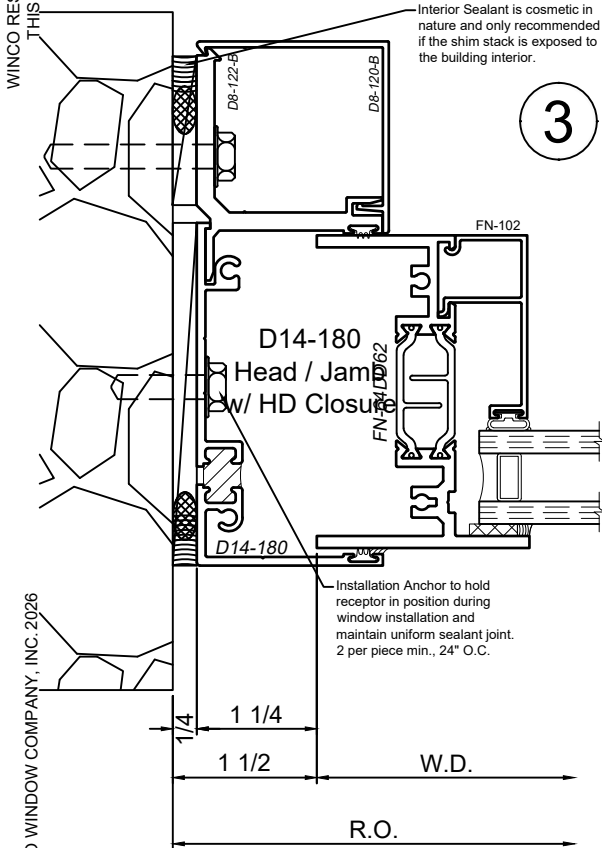

WINCO RESERVES THE RIGHT TO MODIFY OR CHANGE INFORMATION WITHIN THIS BOOK WHEN DEEMED NECESSARY FOR PRODUCT IMPROVEMENT

See 3250 Window Section(s) for possible window frame configurations.

SCALE 6"=1'-0"

WINCO RESERVES THE RIGHT TO MODIFY OR CHANGE INFORMATION WITHIN THIS BOOK WHEN DEEMED NECESSARY FOR PRODUCT IMPROVEMENT

See 8325 Window Section(s) for possible window frame configurations.

SCALE 6"=1'-0"

© WINCO WINDOW COMPANY, INC. 2026

Blast Receptor Sections - 8325F Series

Product Details - Head / Jamb Receptors and Sub-Sills

Note: Trim shown is a sampling of WINCO's offering. Not all shapes are held in stock and minimum quantity order may be required. Consult your local WINCO sales representative for other trims available. It is WINCO's recommendation to install all trim and materials per WINCO's installation instructions.

3

**SR-67
Sub-Sill**

2

SCALE 6"=1'-0"