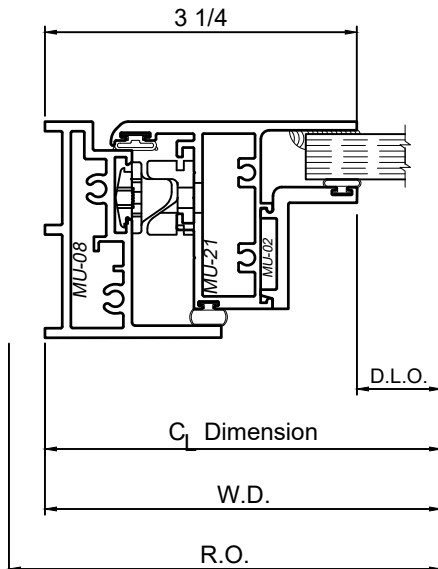

8800 Series 4" Thermal Fixed Human Impact Windows

Product Details - Fixed - Picture Window (Retro Fit Option)

WINCO RESERVES THE RIGHT TO MODIFY OR CHANGE INFORMATION WITHIN THIS BOOK WHEN DEEMED NECESSARY FOR PRODUCT IMPROVEMENT

Note:
 The primary (exterior) glazing remains undisturbed by the addition of the 8800 Retro-Fit Impact Sash. It can be accessed for maintenance, but not be used for ventilation.
 Sealing against intrusion of Air or Water from the building's exterior must be addressed in the primary (exterior) glazing system.

© WINCO WINDOW COMPANY, INC. 2026

3

SCALE 6"=1'-0"