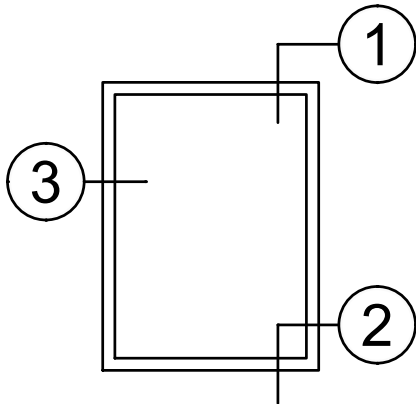

8800 Series 4" Thermal Fixed Human Impact Windows

Product Details - Fixed - Picture Window (Retro Fit Option)

WINCO RESERVES THE RIGHT TO MODIFY OR CHANGE INFORMATION WITHIN THIS BOOK WHEN DEEMED NECESSARY FOR PRODUCT IMPROVEMENT

Note:
 The primary (exterior) glazing remains undisturbed by the addition of the 8800 Retro-Fit Impact Sash. It can be accessed for maintenance, but not be used for ventilation.
 Sealing against intrusion of Air or Water from the building's exterior must be addressed in the primary (exterior) glazing system.

© WINCO WINDOW COMPANY, INC. 2026

3

SCALE 6"=1'-0"