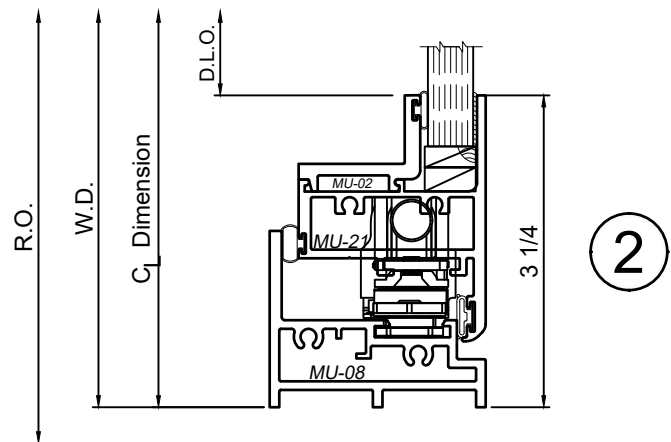

8800 Series 4" Thermal Fixed Human Impact Windows

Product Details - Fixed - Picture Window (Retro Fit Option)

WINCO RESERVES THE RIGHT TO MODIFY OR CHANGE INFORMATION WITHIN THIS BOOK WHEN DEEMED NECESSARY FOR PRODUCT IMPROVEMENT

Note:
 The primary (exterior) glazing remains undisturbed by the addition of the 8800 Retro-Fit Impact Sash. It can be accessed for maintenance, but not be used for ventilation.
 Sealing against intrusion of Air or Water from the building's exterior must be addressed in the primary (exterior) glazing system.

© WINCO WINDOW COMPANY, INC. 2026

3

SCALE 6"=1'-0"