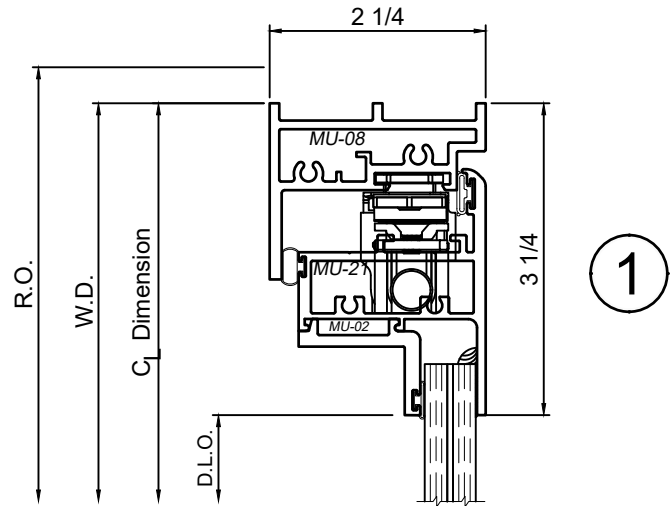

8800 Series 4" Thermal Fixed Human Impact Windows

Product Details - Fixed - Picture Window (Retro Fit Option)

WINCO RESERVES THE RIGHT TO MODIFY OR CHANGE INFORMATION WITHIN THIS BOOK WHEN DEEMED NECESSARY FOR PRODUCT IMPROVEMENT

Note:
 The primary (exterior) glazing remains undisturbed by the addition of the 8800 Retro-Fit Impact Sash. It can be accessed for maintenance, but not be used for ventilation.
 Sealing against intrusion of Air or Water from the building's exterior must be addressed in the primary (exterior) glazing system.

© WINCO WINDOW COMPANY, INC. 2026

3

SCALE 6"=1'-0"