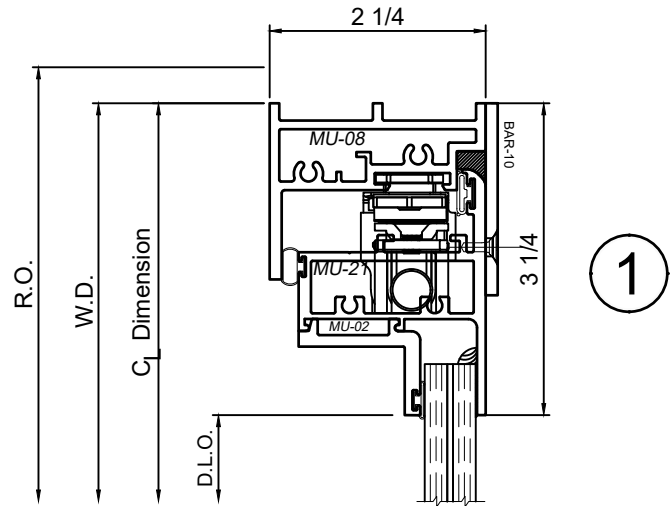

# 8800 Series 4" Thermal Fixed Human Impact Windows

## Product Details - Picture Window (Retro Fit) Anti-Ligature Option

WINCO RESERVES THE RIGHT TO MODIFY OR CHANGE INFORMATION WITHIN THIS BOOK WHEN DEEMED NECESSARY FOR PRODUCT IMPROVEMENT

**Note:**  
 The primary (exterior) glazing remains undisturbed by the addition of the 8800 Retro-Fit Impact Sash. It can be accessed for maintenance, but not be used for ventilation.  
 Sealing against intrusion of Air or Water from the building's exterior must be addressed in the primary (exterior) glazing system.

© WINCO WINDOW COMPANY, INC. 2026

SCALE 6"=1'-0"