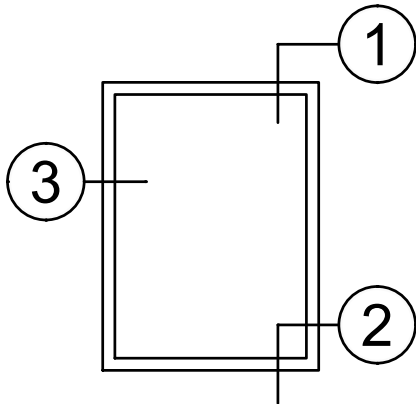

## Product Details - Picture Window (Retro Fit) Anti-Ligature Option

WINCO RESERVES THE RIGHT TO MODIFY OR CHANGE INFORMATION WITHIN THIS BOOK WHEN DEEMED NECESSARY FOR PRODUCT IMPROVEMENT

**Note:**  
 The primary (exterior) glazing remains undisturbed by the addition of the 8800 Retro-Fit Impact Sash. It can be accessed for maintenance, but not be used for ventilation.  
 Sealing against intrusion of Air or Water from the building's exterior must be addressed in the primary (exterior) glazing system.

© WINCO WINDOW COMPANY, INC. 2026

SCALE 6"=1'-0"