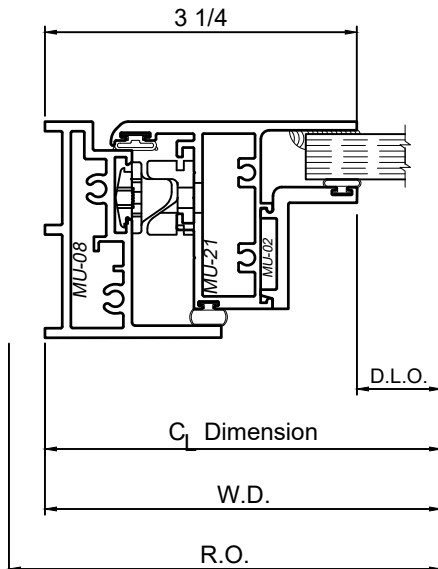

## Product Details - Picture Window (Retro Fit) Anti-Ligature Option

WINCO RESERVES THE RIGHT TO MODIFY OR CHANGE INFORMATION WITHIN THIS BOOK WHEN DEEMED NECESSARY FOR PRODUCT IMPROVEMENT

**Note:**  
 The primary (exterior) glazing remains undisturbed by the addition of the 8800 Retro-Fit Impact Sash. It can be accessed for maintenance, but not be used for ventilation.  
 Sealing against intrusion of Air or Water from the building's exterior must be addressed in the primary (exterior) glazing system.

© WINCO WINDOW COMPANY, INC. 2026

SCALE 6"=1'-0"