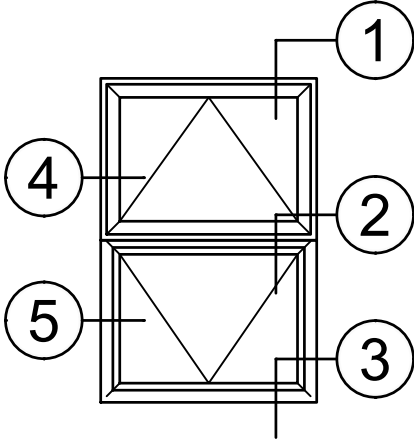

4" Thermal Hung Replica and Slider Replica Windows

Product Details - PO over PI [HR-14]

Note: Multiple configurations of this window system are available. Refer to the WINCO website for additional options or contact your local WINCO Sales Representative for information.

WINCO RESERVES THE RIGHT TO MODIFY OR CHANGE INFORMATION WITHIN THIS BOOK WHEN DEEMED NECESSARY FOR PRODUCT IMPROVEMENT

© WINCO WINDOW COMPANY, INC. 2026

SCALE 6"=1'-0"