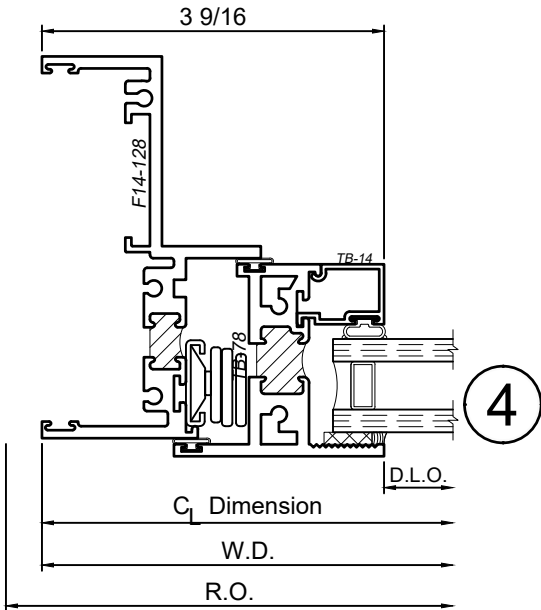

4" Thermal Hung Replica and Slider Replica Windows

Product Details - PO over PI [HR-14]

Note: Multiple configurations of this window system are available. Refer to the WINCO website for additional options or contact your local WINCO Sales Representative for information.

WINCO RESERVES THE RIGHT TO MODIFY OR CHANGE INFORMATION WITHIN THIS BOOK WHEN DEEMED NECESSARY FOR PRODUCT IMPROVEMENT

© WINCO WINDOW COMPANY, INC. 2026

SCALE 6"=1'-0"