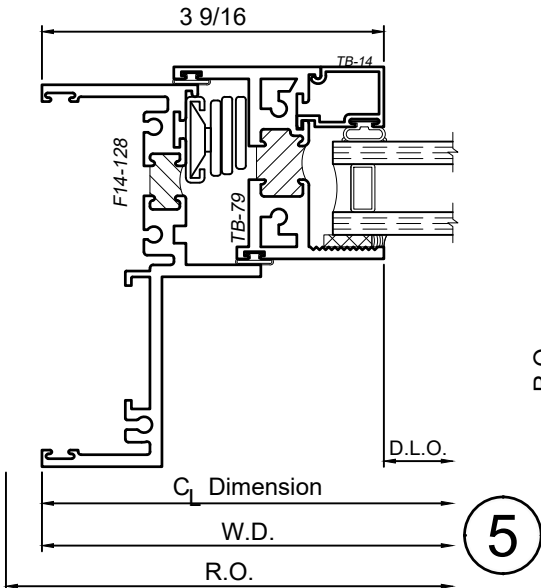

4" Thermal Hung Replica and Slider Replica Windows

Product Details - PO over PI [HR-14]

Note: Multiple configurations of this window system are available. Refer to the WINCO website for additional options or contact your local WINCO Sales Representative for information.

WINCO RESERVES THE RIGHT TO MODIFY OR CHANGE INFORMATION WITHIN THIS BOOK WHEN DEEMED NECESSARY FOR PRODUCT IMPROVEMENT

© WINCO WINDOW COMPANY, INC. 2026

SCALE 6"=1'-0"