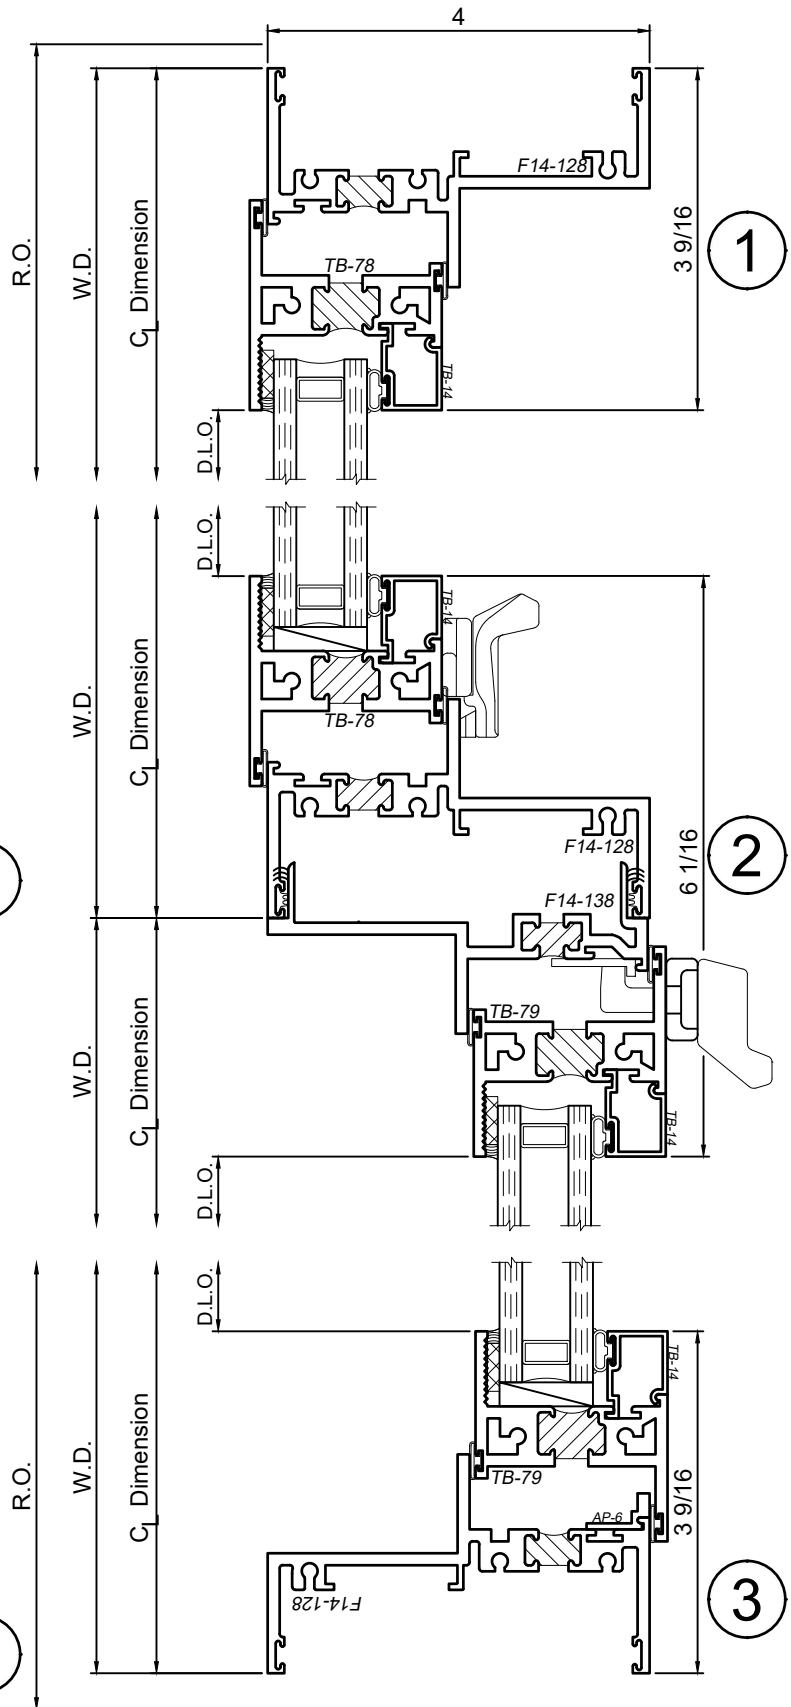

4" Thermal Hung Replica and Slider Replica Windows

Product Details - PO over PI [HR-14]

Note: Multiple configurations of this window system are available. Refer to the WINCO website for additional options or contact your local WINCO Sales Representative for information.

WINCO RESERVES THE RIGHT TO MODIFY OR CHANGE INFORMATION WITHIN THIS BOOK WHEN DEEMED NECESSARY FOR PRODUCT IMPROVEMENT

© WINCO WINDOW COMPANY, INC. 2026

SCALE 6"=1'-0"