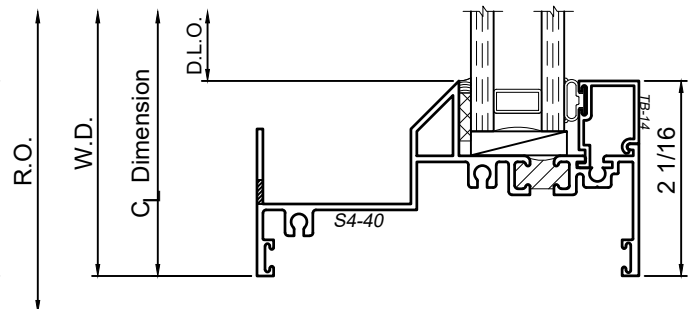

WINCO RESERVES THE RIGHT TO MODIFY OR CHANGE INFORMATION WITHIN THIS BOOK WHEN DEEMED NECESSARY FOR PRODUCT IMPROVEMENT

1

Grand Park Center  
Fixed I.G. only  
1" I.G. w/ TB-14 Bead  
All Grid Option

3

2

Not compatible  
w/ RS-xx, F14-xx, FS-xx, TS-xx  
or Blind Access Sash

4

SCALE 6"=1'-0"