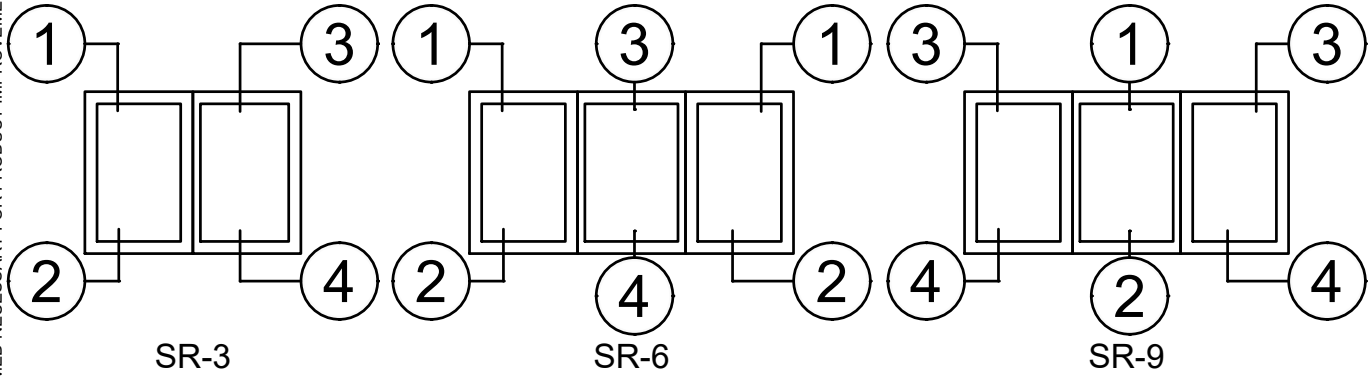

## Product Details - Simulated Slider Head & Sill Details [SR-3,6 & 9]

Note: Multiple configurations of this window system are available. Refer to the WINCO website for additional options or contact your local WINCO Sales Representative for information.

WINCO RESERVES THE RIGHT TO MODIFY OR CHANGE INFORMATION WITHIN THIS BOOK WHEN DEEMED NECESSARY FOR PRODUCT IMPROVEMENT

1

Grand Park Center  
Fixed I.G. only  
1" I.G. w/ TB-14 Bead  
All Grid Option

3

2

Not compatible  
w/ RS-xx, F14-xx, FS-xx, TS-xx  
or Blind Access Sash

4

SCALE 6"=1'-0"