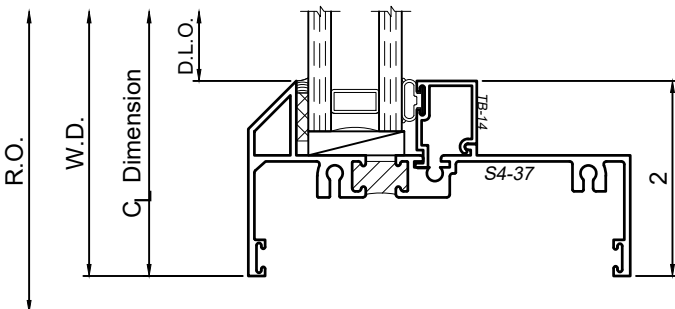

WINCO RESERVES THE RIGHT TO MODIFY OR CHANGE INFORMATION WITHIN THIS BOOK WHEN DEEMED NECESSARY FOR PRODUCT IMPROVEMENT

1

Grand Park Center  
Fixed I.G. only  
1" I.G. w/ TB-14 Bead  
All Grid Option

3

2

Not compatible  
w/ RS-xx, F14-xx, FS-xx, TS-xx  
or Blind Access Sash

4

SCALE 6"=1'-0"