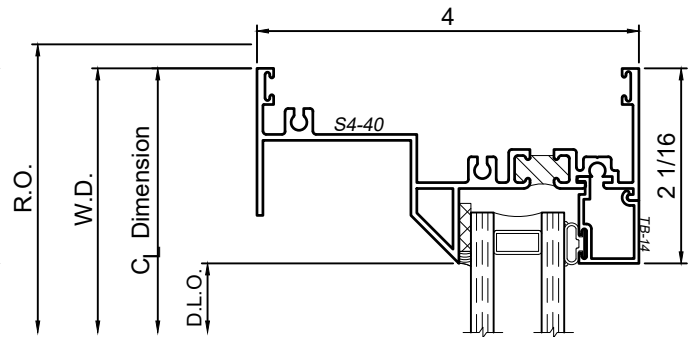

## Product Details - Simulated Slider Head & Sill Details [SR-3,6 & 9]

Note: Multiple configurations of this window system are available. Refer to the WINCO website for additional options or contact your local WINCO Sales Representative for information.

WINCO RESERVES THE RIGHT TO MODIFY OR CHANGE INFORMATION WITHIN THIS BOOK WHEN DEEMED NECESSARY FOR PRODUCT IMPROVEMENT

1

Grand Park Center  
Fixed I.G. only  
1" I.G. w/ TB-14 Bead  
All Grid Option

3

2

Not compatible  
w/ RS-xx, F14-xx, FS-xx, TS-xx  
or Blind Access Sash

4

SCALE 6"=1'-0"