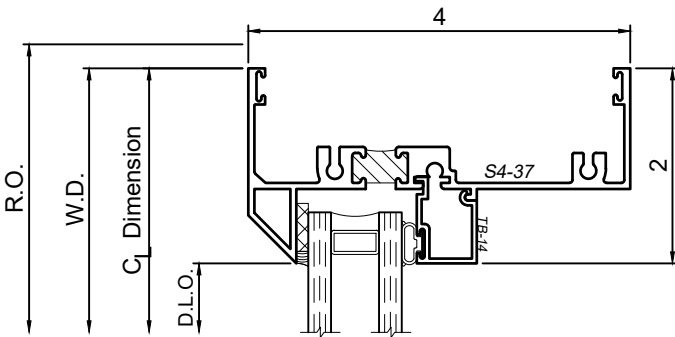

## Product Details - Simulated Slider Head & Sill Details [SR-3,6 & 9]

Note: Multiple configurations of this window system are available. Refer to the WINCO website for additional options or contact your local WINCO Sales Representative for information.

WINCO RESERVES THE RIGHT TO MODIFY OR CHANGE INFORMATION WITHIN THIS BOOK WHEN DEEMED NECESSARY FOR PRODUCT IMPROVEMENT

1

Grand Park Center  
Fixed I.G. only  
1" I.G. w/ TB-14 Bead  
All Grid Option

3

2

Not compatible  
w/ RS-xx, F14-xx, FS-xx, TS-xx  
or Blind Access Sash

4

SCALE 6"=1'-0"