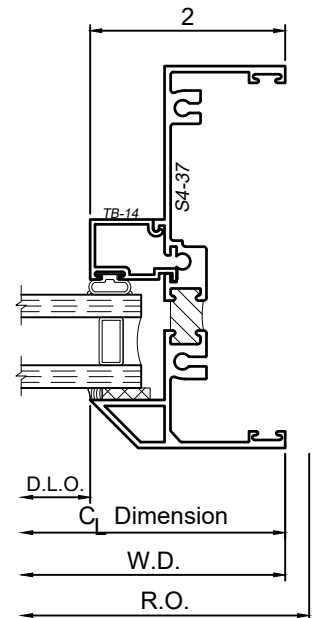

WINCO RESERVES THE RIGHT TO MODIFY OR CHANGE INFORMATION WITHIN THIS BOOK WHEN DEEMED NECESSARY FOR PRODUCT IMPROVEMENT

SR-3

SR-6

SR-9

Grand Park Center  
 Fixed I.G. only  
 1" I.G. w/ TB-14 Bead  
 All Grid Option

---

Not compatible  
 w/ RS-xx, F14-xx, FS-xx, TS-xx  
 or Blind Access Sash

© WINCO WINDOW COMPANY, INC. 2026

5

6

7

SCALE 6"=1'-0"