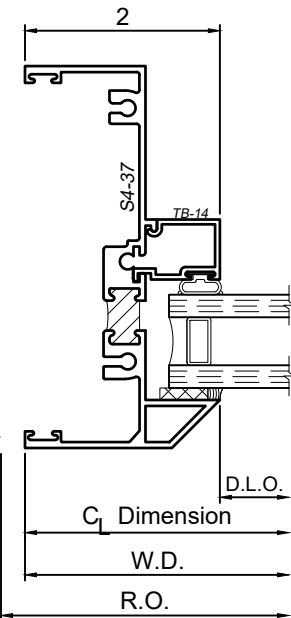

WINCO RESERVES THE RIGHT TO MODIFY OR CHANGE INFORMATION WITHIN THIS BOOK WHEN DEEMED NECESSARY FOR PRODUCT IMPROVEMENT

SR-3

SR-6

SR-9

Grand Park Center  
 Fixed I.G. only  
 1" I.G. w/ TB-14 Bead  
 All Grid Option

---

Not compatible  
 w/ RS-xx, F14-xx, FS-xx, TS-xx  
 or Blind Access Sash

© WINCO WINDOW COMPANY, INC. 2026

5

6

7

SCALE 6"=1'-0"