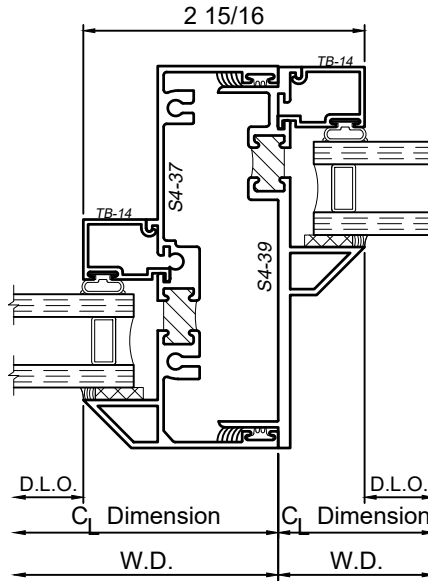

WINCO RESERVES THE RIGHT TO MODIFY OR CHANGE INFORMATION WITHIN THIS BOOK WHEN DEEMED NECESSARY FOR PRODUCT IMPROVEMENT

SR-3

SR-6

SR-9

Grand Park Center  
 Fixed I.G. only  
 1" I.G. w/ TB-14 Bead  
 All Grid Option

---

Not compatible  
 w/ RS-xx, F14-xx, FS-xx, TS-xx  
 or Blind Access Sash

© WINCO WINDOW COMPANY, INC. 2026

5

6

7

SCALE 6"=1'-0"