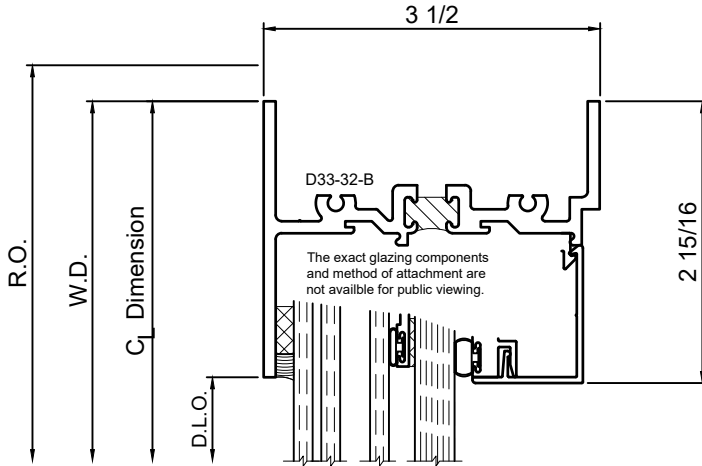

3-1/2" Thermal Fixed Windows for FEMA 361 / ICC 500 application

Product Details - Fixed - Picture Window

Note: Multiple configurations of this window system are available. Refer to the WINCO website for additional options or contact your local WINCO Sales Representative for information.

WINCO RESERVES THE RIGHT TO MODIFY OR CHANGE INFORMATION WITHIN THIS BOOK WHEN DEEMED NECESSARY FOR PRODUCT IMPROVEMENT

1

2

4

3

SCALE 6"=1'-0"