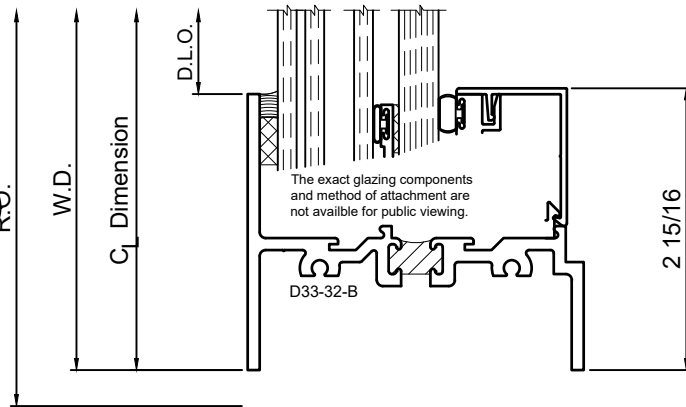

3-1/2" Thermal Fixed Windows for FEMA 361 / ICC 500 application

Product Details - Fixed - Picture Window

Note: Multiple configurations of this window system are available. Refer to the WINCO website for additional options or contact your local WINCO Sales Representative for information.

WINCO RESERVES THE RIGHT TO MODIFY OR CHANGE INFORMATION WITHIN THIS BOOK WHEN DEEMED NECESSARY FOR PRODUCT IMPROVEMENT

1

2

4

3

SCALE 6"=1'-0"