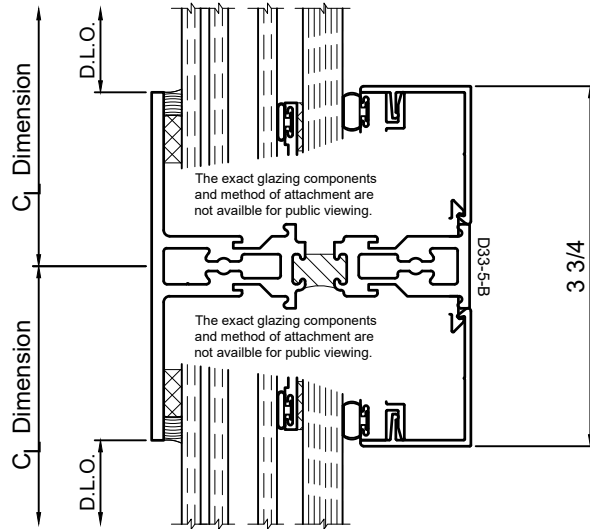

3-1/2" Thermal Fixed Windows for FEMA 361 / ICC 500 application

Product Details - Fixed - Picture Window

Note: Multiple configurations of this window system are available. Refer to the WINCO website for additional options or contact your local WINCO Sales Representative for information.

WINCO RESERVES THE RIGHT TO MODIFY OR CHANGE INFORMATION WITHIN THIS BOOK WHEN DEEMED NECESSARY FOR PRODUCT IMPROVEMENT

1

2

4

3

SCALE 6"=1'-0"