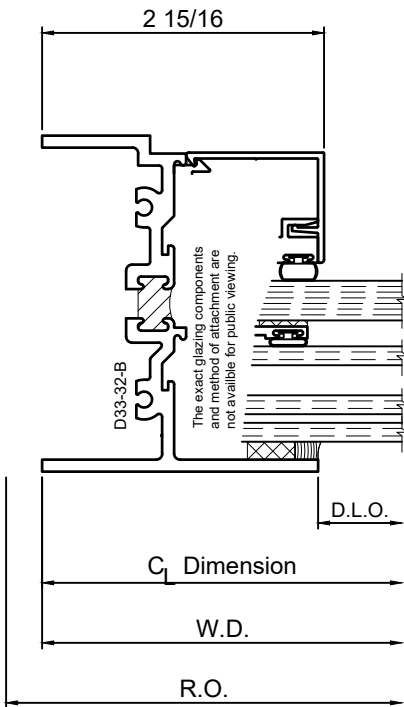

3-1/2" Thermal Fixed Windows for FEMA 361 / ICC 500 application

Product Details - Fixed - Picture Window

Note: Multiple configurations of this window system are available. Refer to the WINCO website for additional options or contact your local WINCO Sales Representative for information.

WINCO RESERVES THE RIGHT TO MODIFY OR CHANGE INFORMATION WITHIN THIS BOOK WHEN DEEMED NECESSARY FOR PRODUCT IMPROVEMENT

1

2

4

3

SCALE 6"=1'-0"