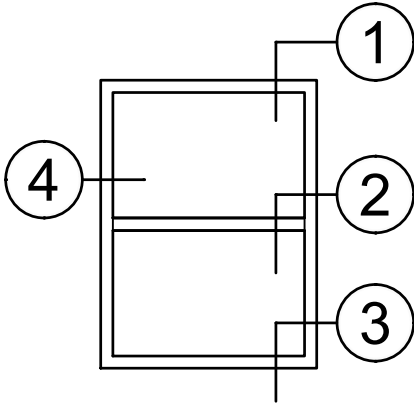

3-1/2" Thermal Fixed Windows for FEMA 361 / ICC 500 application

Product Details - Fixed - Picture Window

Note: Multiple configurations of this window system are available. Refer to the WINCO website for additional options or contact your local WINCO Sales Representative for information.

WINCO RESERVES THE RIGHT TO MODIFY OR CHANGE INFORMATION WITHIN THIS BOOK WHEN DEEMED NECESSARY FOR PRODUCT IMPROVEMENT

1

2

4

3

SCALE 6"=1'-0"