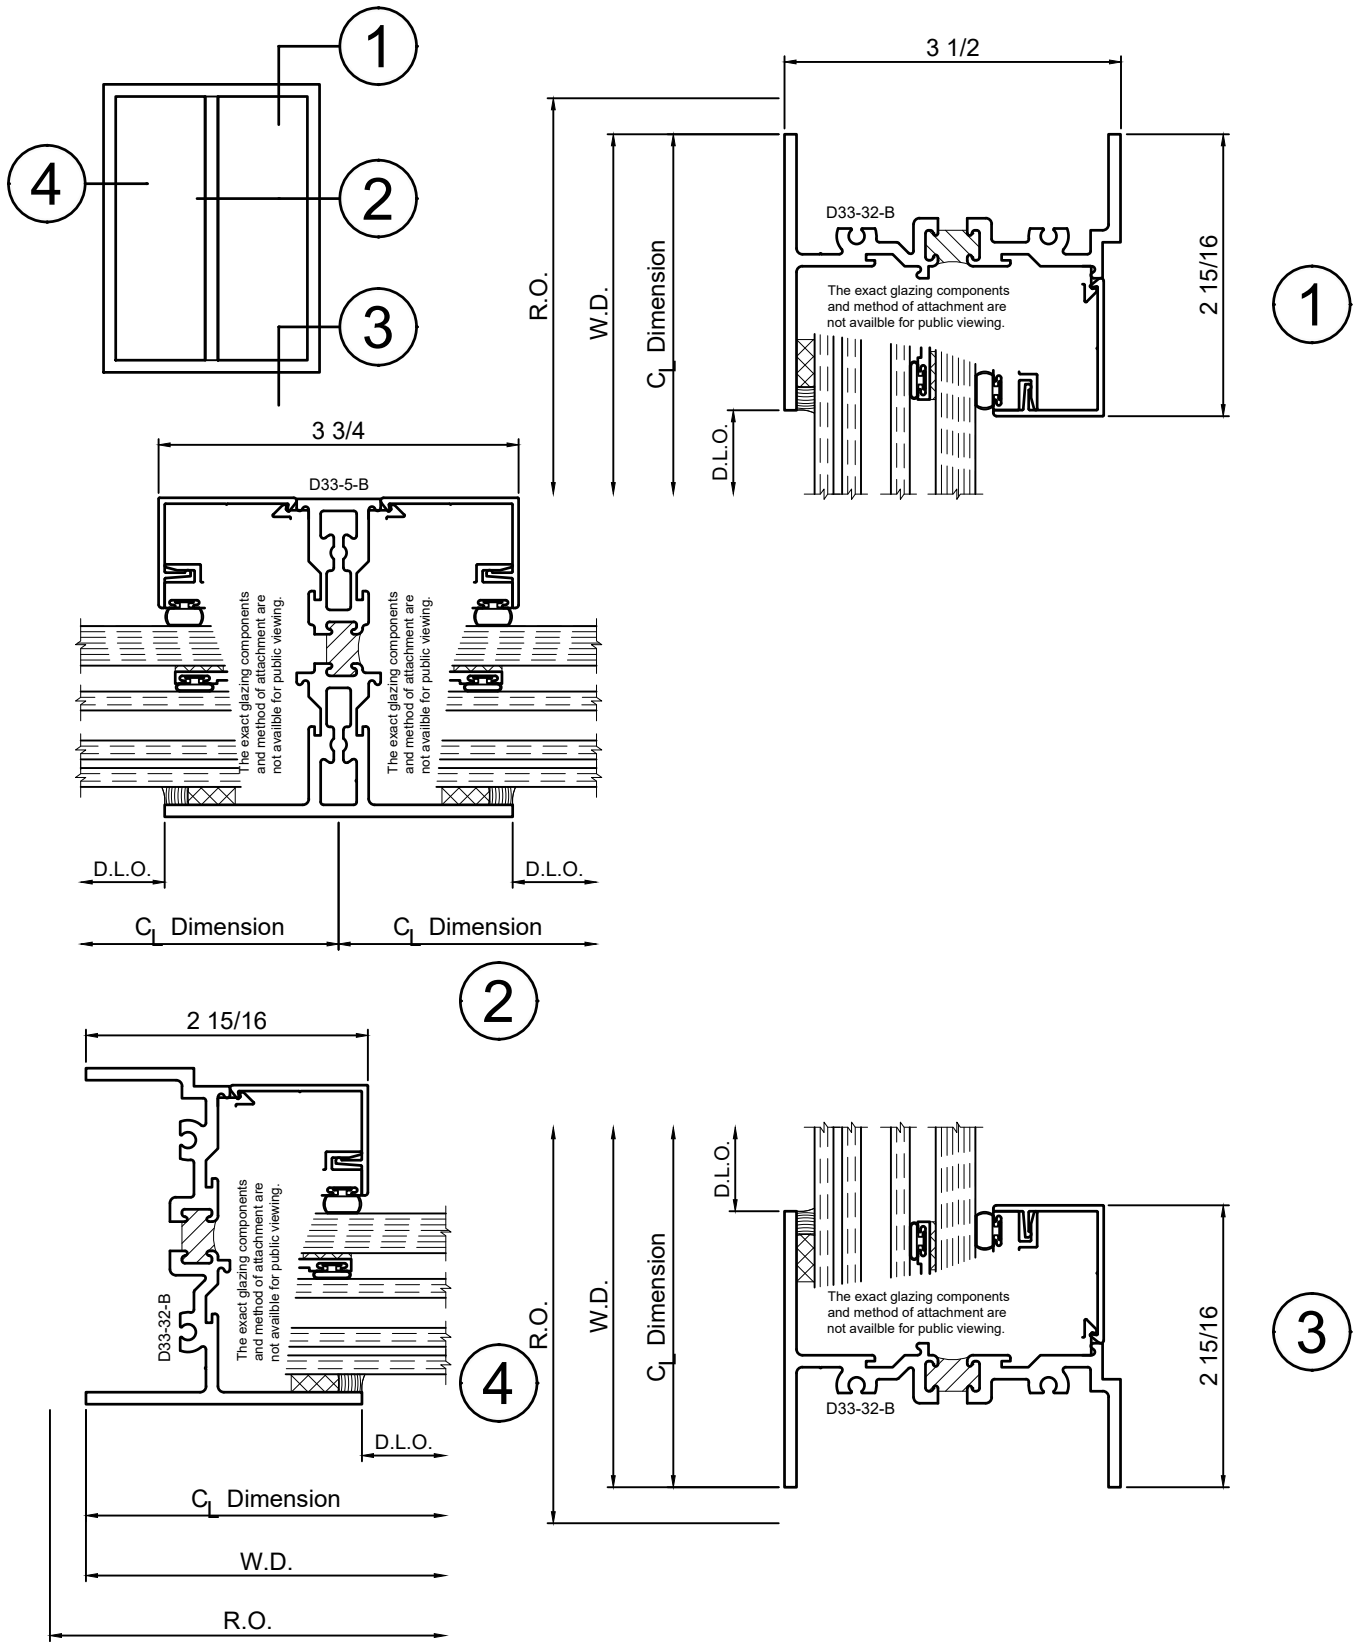

3-1/2" Thermal Fixed Windows for FEMA 361 / ICC 500 application

Product Details - Fixed - Picture Window

Note: Multiple configurations of this window system are available. Refer to the WINCO website for additional options or contact your local WINCO Sales Representative for information.

WINCO RESERVES THE RIGHT TO MODIFY OR CHANGE INFORMATION WITHIN THIS BOOK WHEN DEEMED NECESSARY FOR PRODUCT IMPROVEMENT

© WINCO WINDOW COMPANY, INC. 2026

SCALE 6"=1'-0"