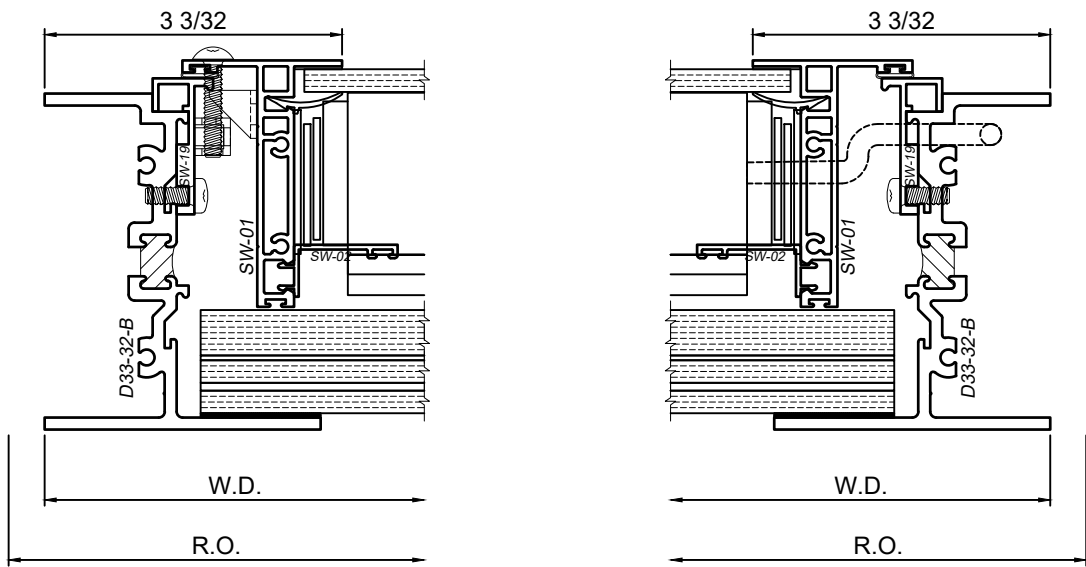

# Transira™ Motorized Shade Accessory Sash in 3350 Frame Product Details - Fixed Configuration w/ BR-2 Ballistic Glazing

Note: Multiple configurations of this window system are available. Refer to the WINCO website for additional options or contact your local WINCO Sales Representative for information.

WINCO RESERVES THE RIGHT TO MODIFY OR CHANGE INFORMATION WITHIN THIS BOOK WHEN DEEMED NECESSARY FOR PRODUCT IMPROVEMENT

3

4

SCALE 6"=1'-0"