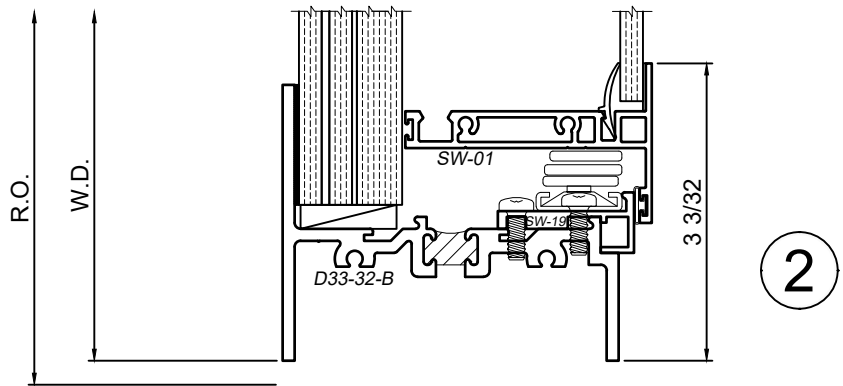

# Transira™ Motorized Shade Accessory Sash in 3350 Frame Product Details - Fixed Configuration w/ BR-2 Ballistic Glazing

Note: Multiple configurations of this window system are available. Refer to the WINCO website for additional options or contact your local WINCO Sales Representative for information.

WINCO RESERVES THE RIGHT TO MODIFY OR CHANGE INFORMATION WITHIN THIS BOOK WHEN DEEMED NECESSARY FOR PRODUCT IMPROVEMENT

3

4

SCALE 6"=1'-0"