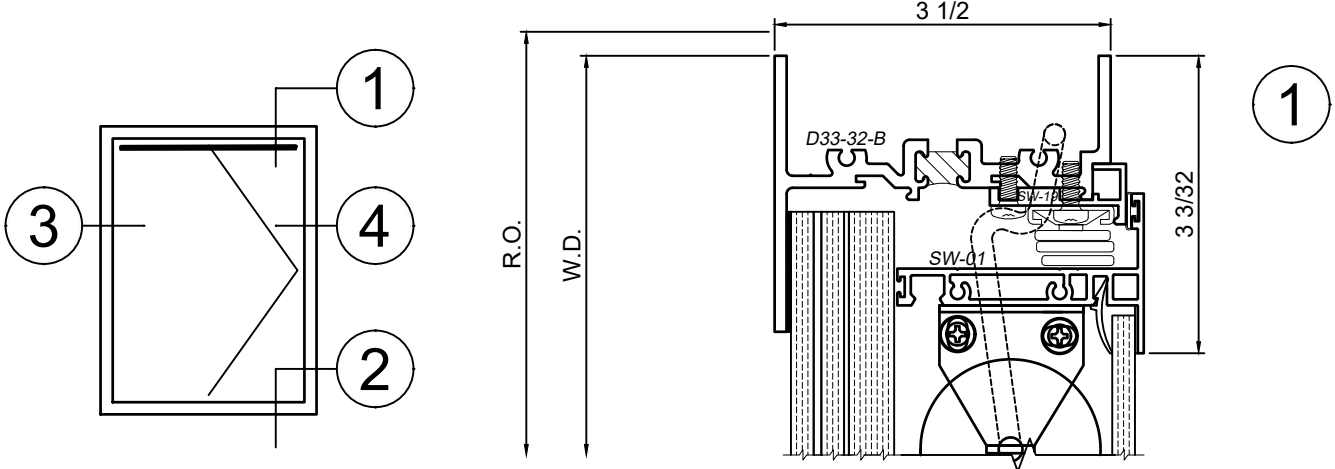

# Transira™ Motorized Shade Accessory Sash in 3350 Frame Product Details - Fixed Configuration w/ BR-2 Ballistic Glazing

Note: Multiple configurations of this window system are available. Refer to the WINCO website for additional options or contact your local WINCO Sales Representative for information.

WINCO RESERVES THE RIGHT TO MODIFY OR CHANGE INFORMATION WITHIN THIS BOOK WHEN DEEMED NECESSARY FOR PRODUCT IMPROVEMENT

3

4

SCALE 6"=1'-0"